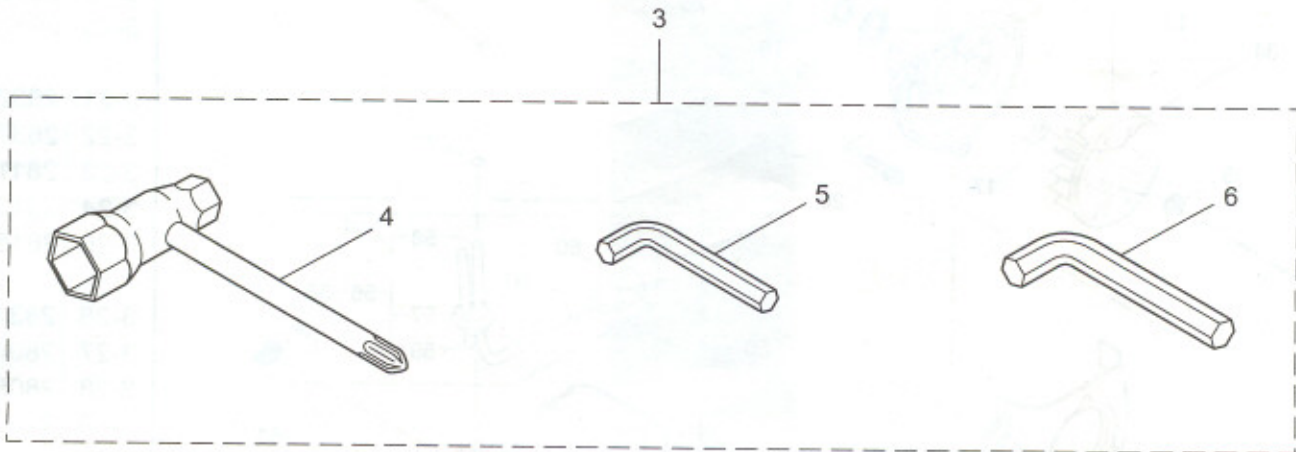

2. HT2350D-RX
ACCESSORIES

Ref.No.	Part No.
2-1	271344
2-2	271345
2-3	264606
2-4	264607
2-5	219431
2-6	219432
2-7	522362