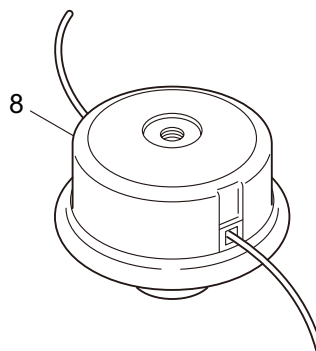

5. BC500H-RS
ACCESSORIES

Ref. No.	Part No.	Part Name	Q'ty	Remarks
5-1	228008	Box Spanner	1	17x19x(+)
5-2	054756	Double-ended Wrench	1	10x13
5-3	212300	Lever Handle	1	6X100L
5-4	219432	Wrench	1	4mm
5-5	219433	Wrench	1	5mm
5-6	220534	Blade Cover	1	
5-7	227910	3-Teeth Blade	1	
5-8	234860	Nylon Head (L) 5	1	
5-9	237547	Instruction Manual	1	GB/IT/FR
5-10	237548	Instruction Manual	1	ES/PT/DE
5-11	237549	Instruction Manual	1	GR/PL/RO
5-12	523991	Parts List	1	BC500H-RS