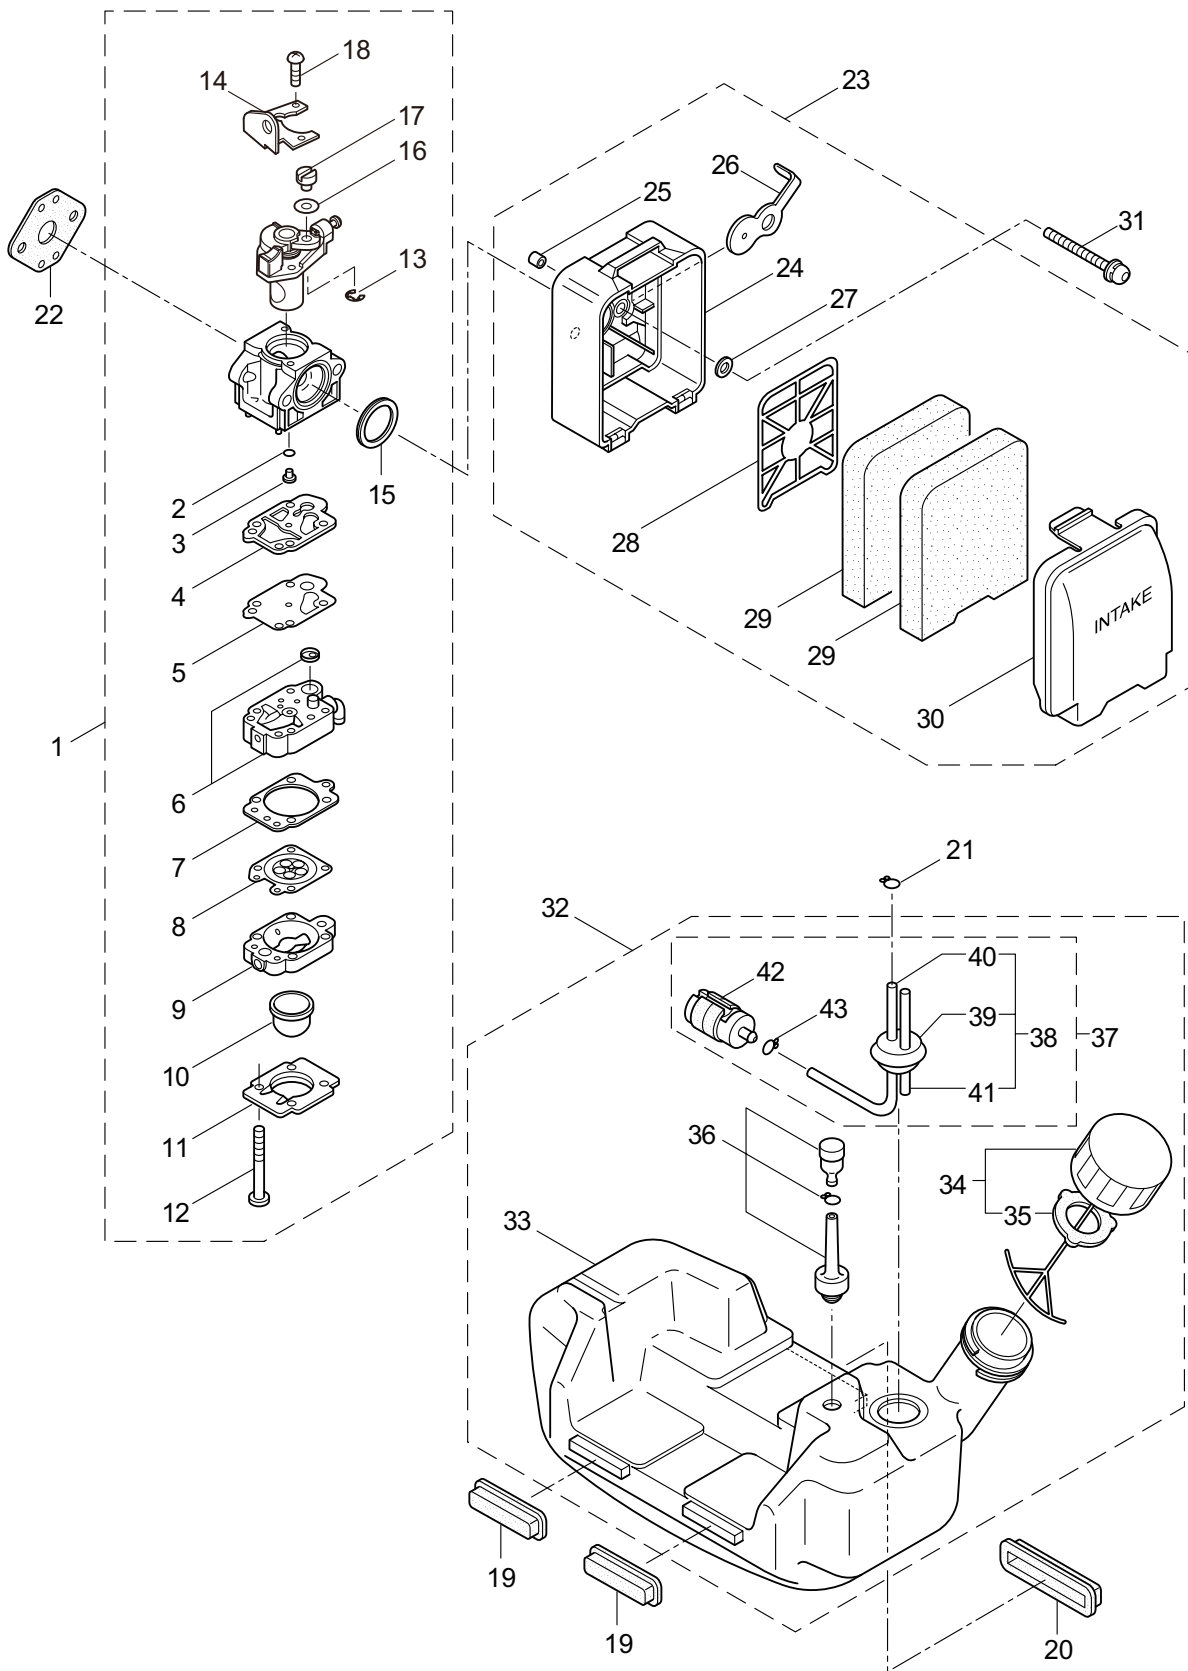

4. BC500H-RS
CARBURETOR, FUEL TANK

Ref. No.	Part No.	Part Name	Q'ty	Remarks
4-1	284103	Carburetor Ass'y	1	Incl.2-18 New gasket required
4-2	261871	O-Ring	1	
4-3	281486	Main Jet	1	
4-4	282576	Gasket	1	
4-5	262994	Diaphragm,Fuel Pump	1	
4-6	263739	Pump Body	1	
4-7	262993	Gasket	1	
4-8	283905	Diaphragm, Meterring	1	
4-9	262991	Purge Body	1	
4-10	261874	Primer Bulb	1	
4-11	262992	Cover Plate	1	
4-12	262996	Screw	4	
4-13	261876	E-Ring	1	
4-14	264677	Bracket	1	
4-15	261657	Packing	1	
4-16	264678	Washer	1	
4-17	261658	Swivel	1	
4-18	261875	Screw	2	
4-19	261119	Pad	2	
4-20	262697	Pad	1	
4-21	261117	Clip	1	
4-22	262587	Gasket	1	
4-23	263520	Air Filter Ass'y	1	Incl.24-30
4-24	263723	Housing	1	
4-25	263715	Sleeve	2	
4-26	263007	Choke Valve	1	
4-27	263000	Washer	1	
4-28	263717	Screen	1	
4-29	263714	Foam Element	2	
4-30	263713	Air Filter Cover	1	
4-31	261814	Cap Screw	2	M5x50
4-32	262593	Fuel Tank Ass'y	1	Incl.33-43
4-33	262594	Fuel Tank	1	
4-34	262726	Fuel Tank Cap Ass'y	1	Incl.35
4-35	261105	Gasket	1	
4-36	261696	Breather Ass'y	1	
4-37	262645	Fuel Pipe Pick-up Ass'y	1	Incl.38-43
4-38	262646	Fuel Pipe Ass'y	1	Incl.39-41
4-39	261115	Grommet	1	
4-40	262649	Fuel Pipe	1	
4-41	263038	Return Pipe	1	3x6x85L
4-42	267328	Fuel Filter Ass'y	1	
4-43	261117	Clip	1