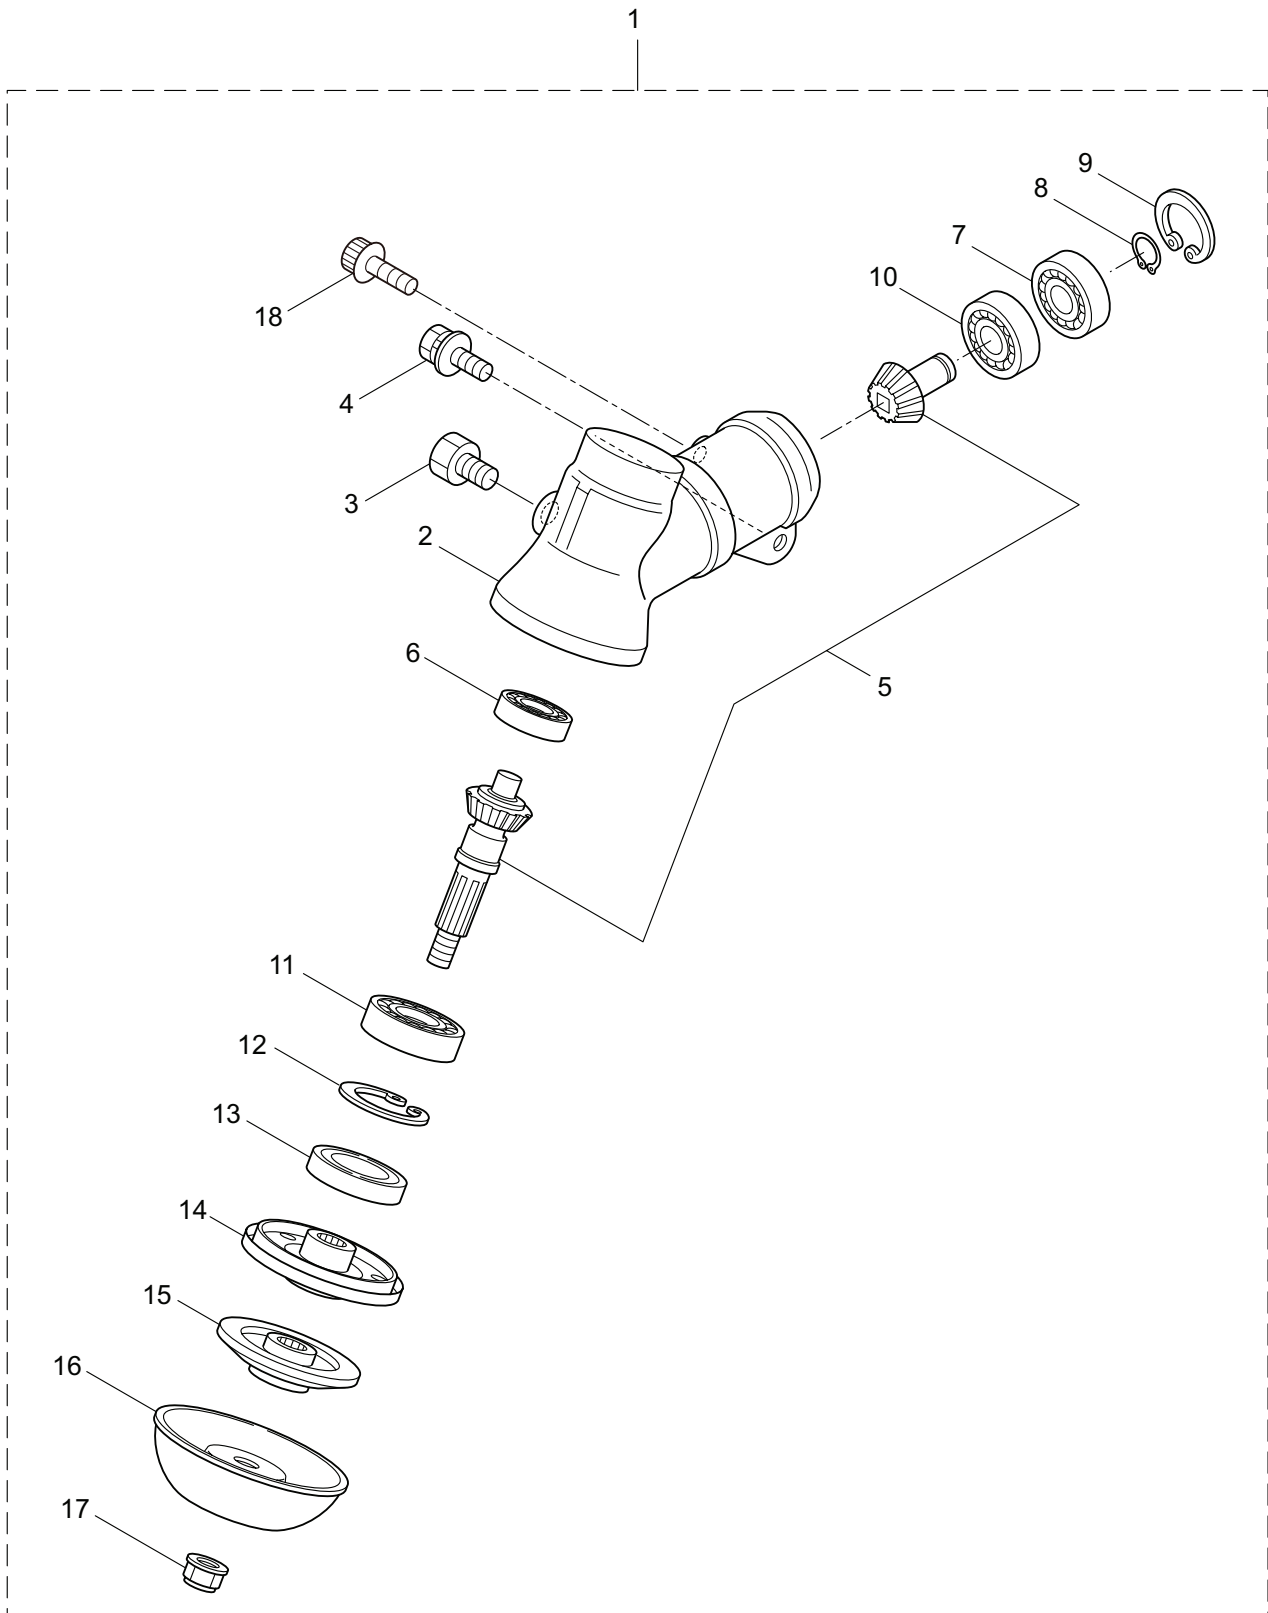

2. BC500H-RS GEARCASE

Ref. No.	Part No.	Part Name	Q'ty	Remarks
2-1	234835	Gearcase Ass'y	1	Incl.2-18
2-2	232833	Gearcase	1	
2-3	234109	Bolt	1	M8x8
2-4	217134	Bolt	1	M6x30
2-5	234349	Gear Set	1	
2-6	014490	Bearing	1	#6000
2-7	106933	Bearing	1	#6000Z
2-8	014210	Snap Ring	1	#10
2-9	054676	Snap Ring	1	#26
2-10	014490	Bearing	1	#6000
2-11	012544	Bearing	1	#6202
2-12	012380	Snap Ring	1	#35
2-13	232049	Oil Seal	1	D21355
2-14	232322	Bracket A Ass'y	1	
2-15	232052	Bracket B	1	
2-16	230849	Stabilizer	1	
2-17	232920	Nut	1	M10x1.25
2-18	217135	Bolt	1	M6x10