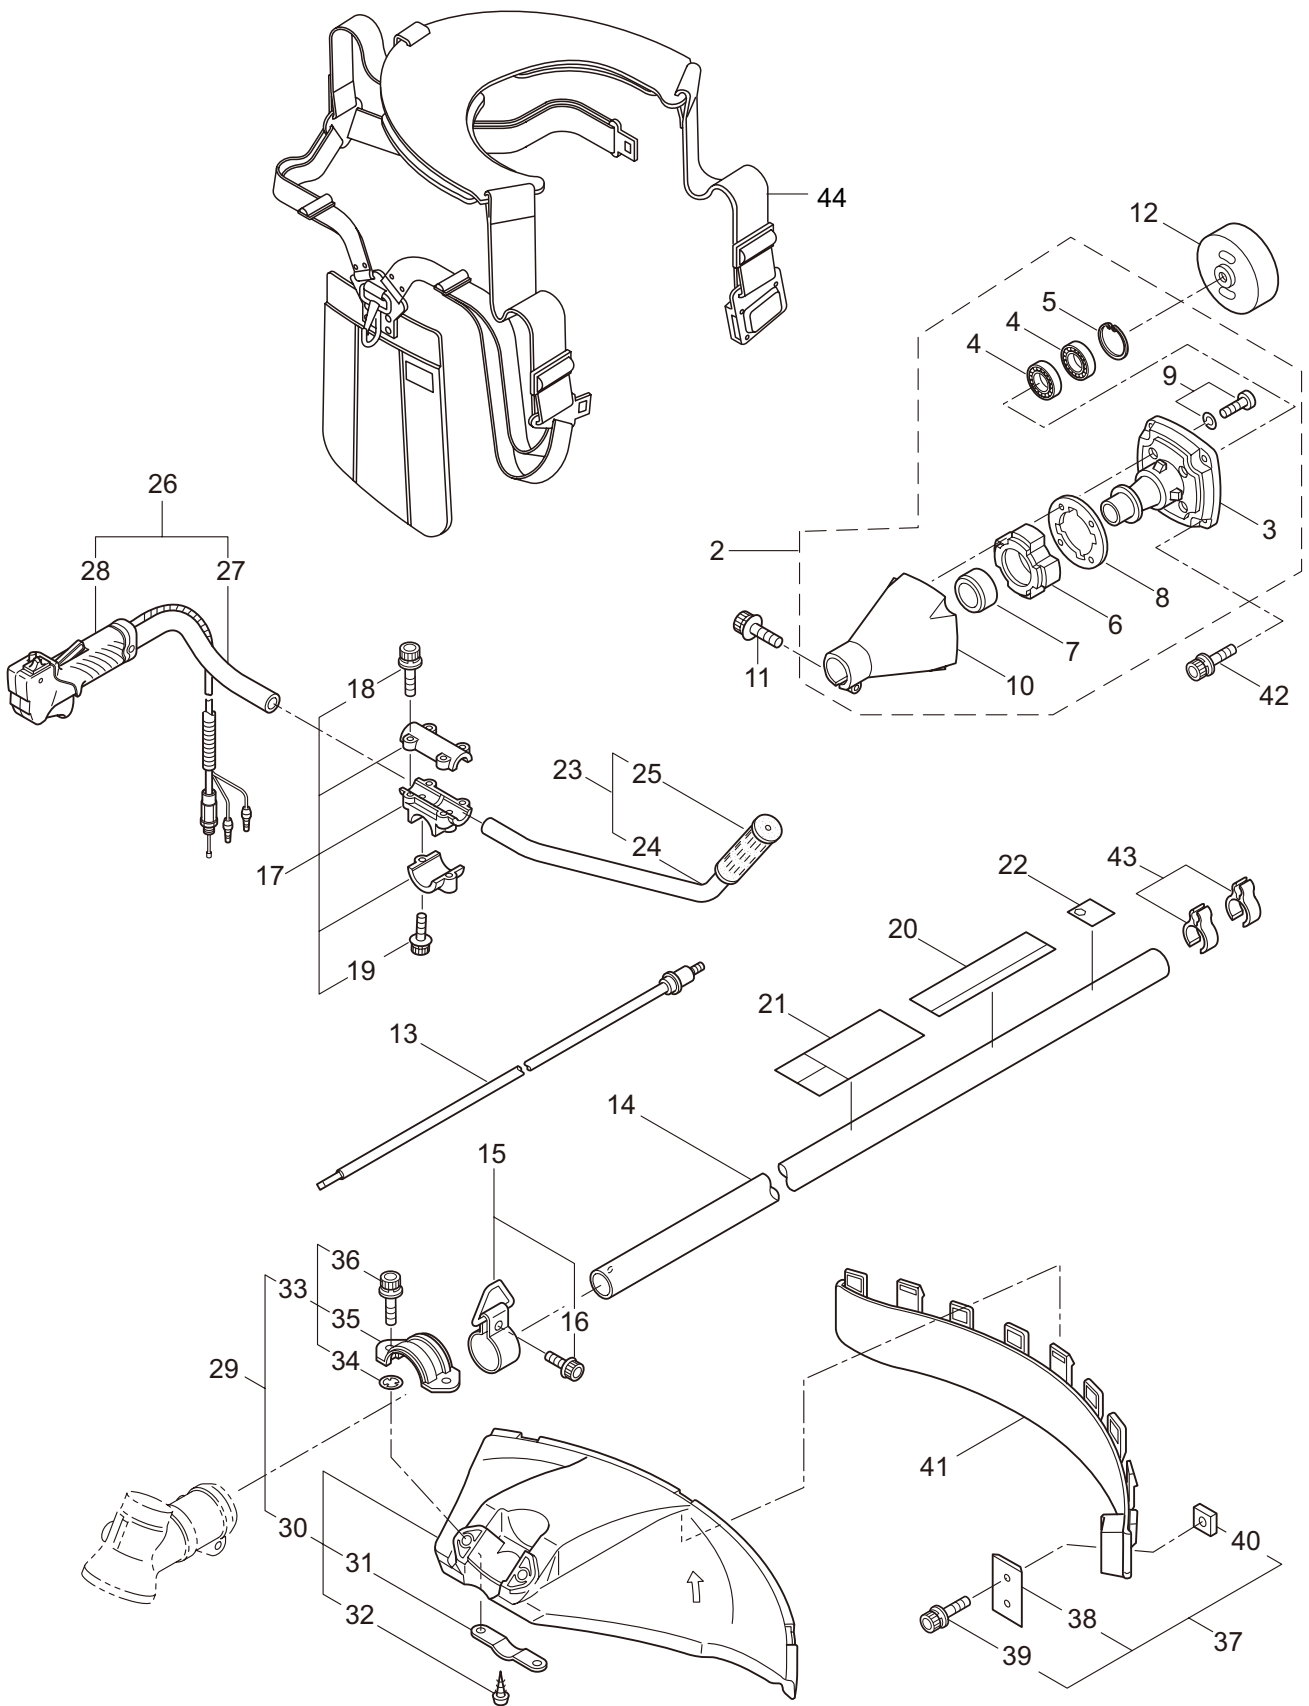

## CONTENTS

1. MAIN BODY .....	1 ~ 2
2. GEARCASE.....	3 ~ 4
3. ENGINE.....	5 ~ 8
4. CARBURETOR, FUEL TANK .....	9 ~ 10
5. ACCESSORIES .....	11 ~ 12

2015. 03.

P/N 523991

1. BC500H-RS  
MAIN BODY

Ref. No.	Part No.	Part Name	Q'ty	Remarks
1-1	720438	BC500H-RS(Y15)	1	
1-2	234162	Clutch Case Ass'y	1	Incl.3-10
1-3	234143	Bearing Case	1	
1-4	140474	Bearing	2	#6202ZZ
1-5	012380	Snap Ring	1	#35
1-6	217045	Buffer (A)	1	
1-7	217046	Buffer (B)	1	
1-8	217047	Washer	1	
1-9	092033	Screw	4	M5x15
1-10	227728	Driveshaft Tube Adapter	1	
1-11	217134	Bolt	1	M6x30
1-12	211203	Clutch Drum	1	
1-13	217897	Driveshaft Ass'y	1	
1-14	217900	Driveshaft Tube	1	
1-15	231887	Hanging Bracket Ass'y	1	Incl.16
1-16	261762	Cap Screw	1	M5x14
1-17	231888	Bracket Ass'y	1	Incl.18,19
1-18	217138	Bolt	4	M6x25
1-19	217134	Bolt	2	M6x30
1-20	226537	Label	1	BC500H-RS
1-21	223188	Label	1	
1-22	228207	Label	1	
1-23	228398	Handle Ass'y-Left	1	Incl.24,25
1-24	228399	Handle (A)	1	
1-25	226512	Grip	1	
1-26	229762	Handle Ass'y-Right	1	Incl.27,28
1-27	228401	Handle (B)	1	
1-28	229763	Throttle Trigger	1	
1-29	232092	Safety Cover Ass'y	1	Incl.30-36
1-30	231262	Safety Cover Ass'y	1	Incl.31,32
1-31	223180	Threaded Bracket	1	
1-32	221580	Screw	1	4x8
1-33	232093	Bracket Ass'y	1	Incl.34-36
1-34	231704	Washer	2	6x13xt1.0
1-35	223179	Bracket	1	
1-36	220632	Cap Screw	2	M6x30
1-37	231882	String Cutter Ass'y	1	Incl.38-40
1-38	230747	String Cutter	1	
1-39	261250	Cap Screw	1	M5x20
1-40	228325	Nut	1	
1-41	230748	Cover Extention	1	
1-42	219113	Cap Screw	4	M6x20
1-43	219161	Wire Guide	2	
1-44	228086	Hanging Strap Ass'y	1	