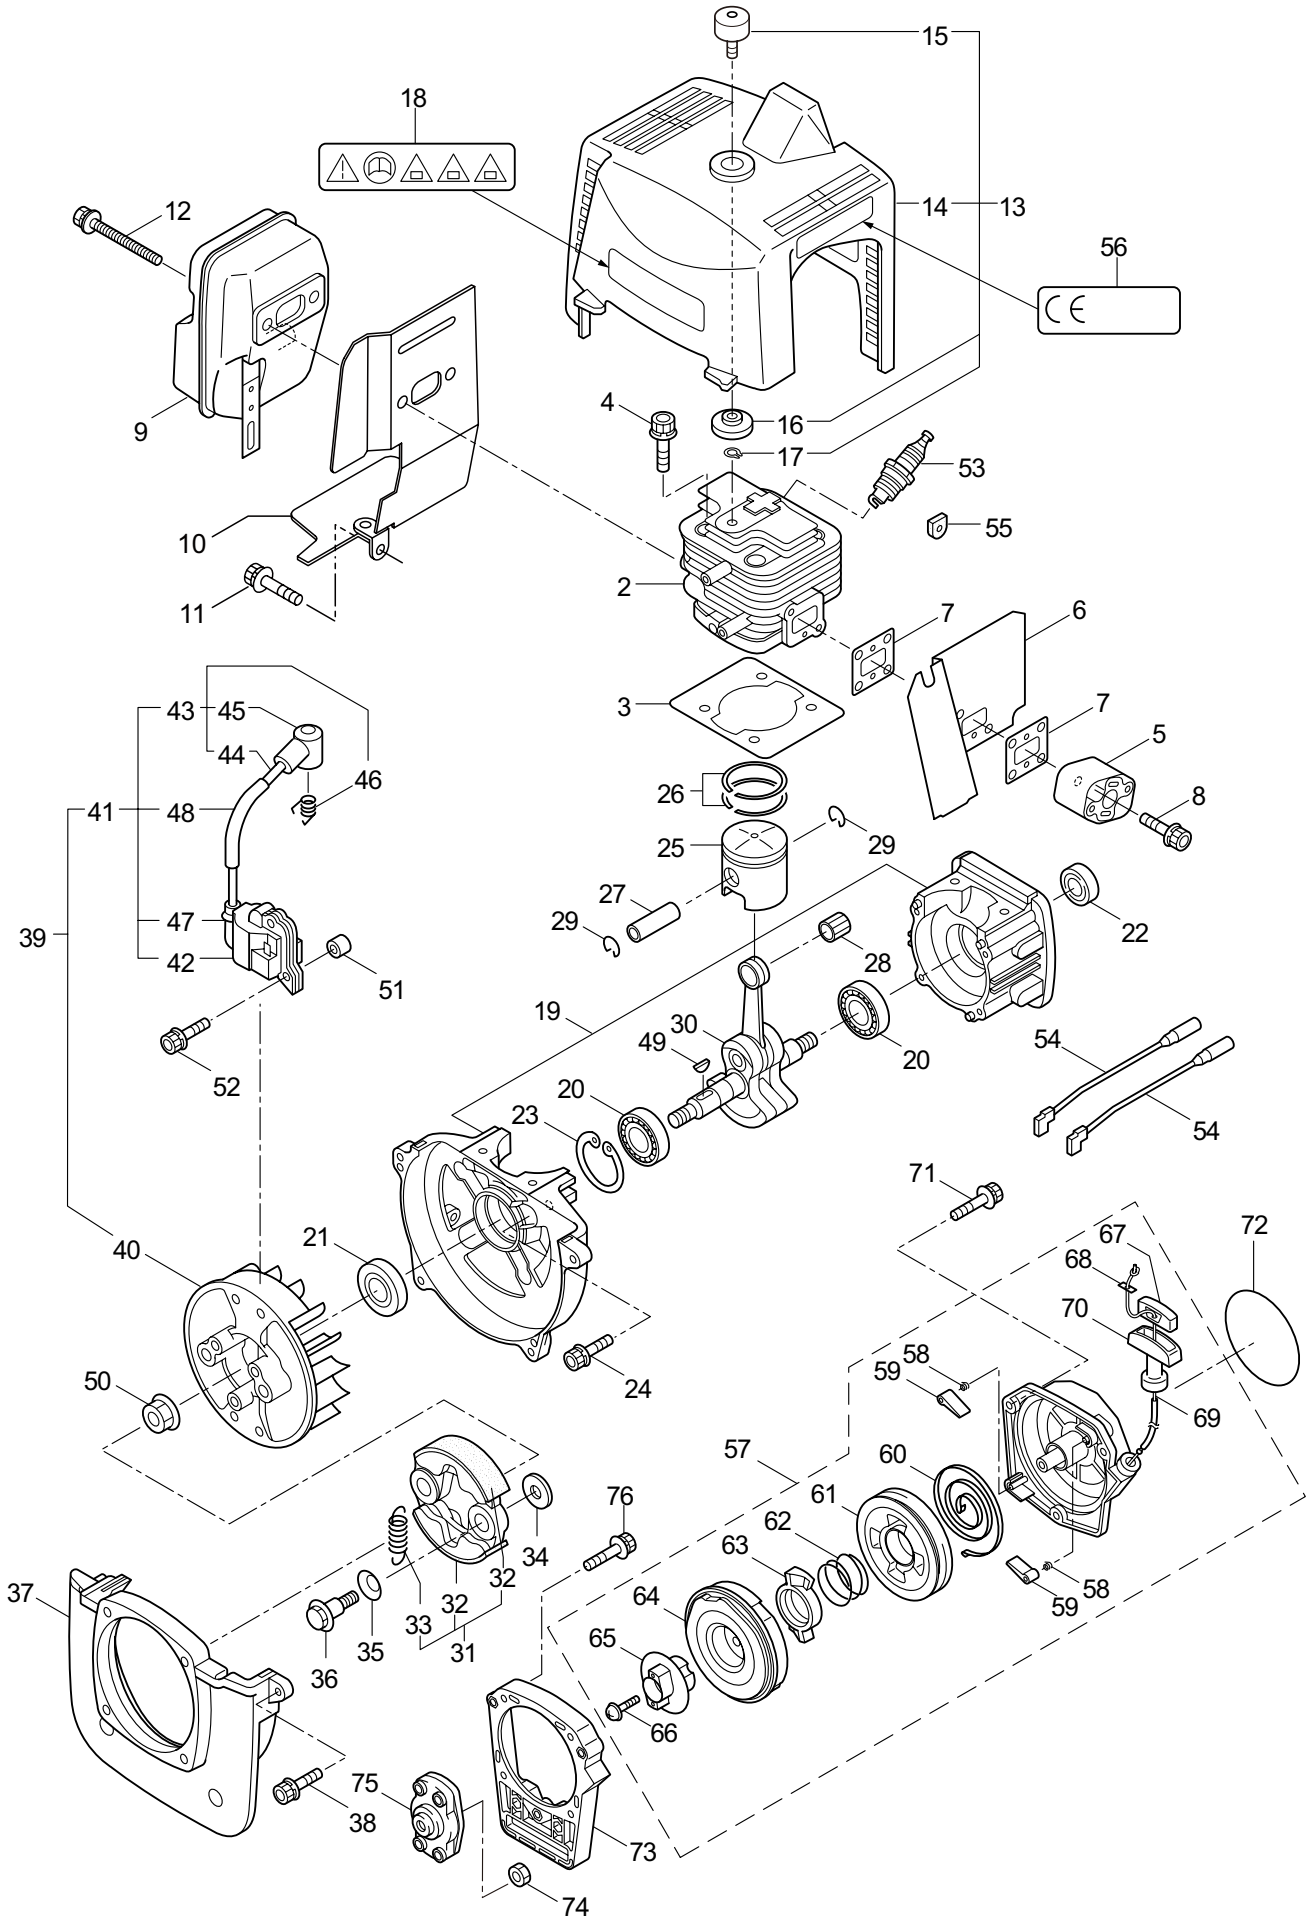

3. BC500H-RS ENGINE

Ref. No.	Part No.	Part Name	Q'ty	Remarks
3-1	858281	Engine	1	AE500/58
3-2	281407	Cylinder	1	New gasket required
3-3	262546	Gasket	1	
3-4	261246	Cap Screw	4	M5x25
3-5	262548	Insulator	1	New gasket required
3-6	264064	Air Duct	1	
3-7	262790	Gasket	2	
3-8	265924	Cap Screw	2	M5x25
3-9	269080	Muffler	1	
3-10	262617	Gasket	1	
3-11	261607	Cap Screw	1	M5x16
3-12	262687	Cap Screw	2	M6x65
3-13	285981	Top Cover Ass'y	1	Incl.14-17
3-14	265343	Top Cover	1	New label required
3-15	285843	Knob	1	
3-16	262689	Spacer	1	
3-17	262690	Snap Ring	1	#6
3-18	265696	Label	1	
3-19	262558	Crankcase	1	
3-20	262658	Bearing	2	#6202C3
3-21	262660	Oil Seal	1	TC15357
3-22	262565	Oil Seal	1	ISCD15257
3-23	012380	Snap Ring	1	#35
3-24	261999	Cap Screw	4	M5x40
3-25	281301	Piston	1	
3-26	264005	Piston Ring	2	(2)Required
3-27	262749	Piston Pin	1	
3-28	262659	Bearing,Needle	1	KTV111414EG01B2
3-29	262479	Clip,Piston Pin	2	
3-30	280534	Crankshaft/Conn.Rod Ass'y	1	
3-31	262577	Clutch Ass'y	1	Incl.32,33
3-32	282624	Clutch Shoe	2	(2)required
3-33	263615	Spring,Clutch	1	
3-34	262683	Washer	2	8x22xt1.2
3-35	262682	Wave Washer	2	
3-36	282321	Cap Screw	2	M8x1.25
3-37	281345	Fan Cover	1	
3-38	261250	Cap Screw	4	M5x20
3-39	267576	Magneto Ass'y	1	Incl.40-48
3-40	264673	Rotor/Fan	1	
3-41	267579	Ignition Coil Ass'y	1	Incl.42-48
3-42	267572	Coil	1	
3-43	267584	Spark Plug Wire Ass'y	1	Incl.44-46
3-44	267585	Spark Plug Wire	1	
3-45	261074	Plug Boot	1