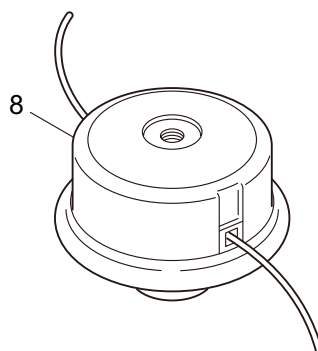

5. BC420H-RS ACCESSORIES

Ref. No.	Part No.	Part Name	Q'ty	Remarks
5-1	228008	Box Spanner	1	17x19x(+)
5-2	054756	Double-ended Wrench	1	10x13
5-3	212300	Lever Handle	1	6X100L
5-4	219432	Wrench	1	4mm
5-5	219433	Wrench	1	5mm
5-6	220534	Blade Cover	1	
5-7	227910	3-Teeth Blade	1	
5-8	234860	Nylon Head (L) 5	1	
5-9	237547	Instruction Manual	1	GB/IT/FR
5-10	237548	Instruction Manual	1	ES/PT/DE
5-11	237549	Instruction Manual	1	GR/PL/RO
5-12	523990	Parts List	1	BC420H-RS