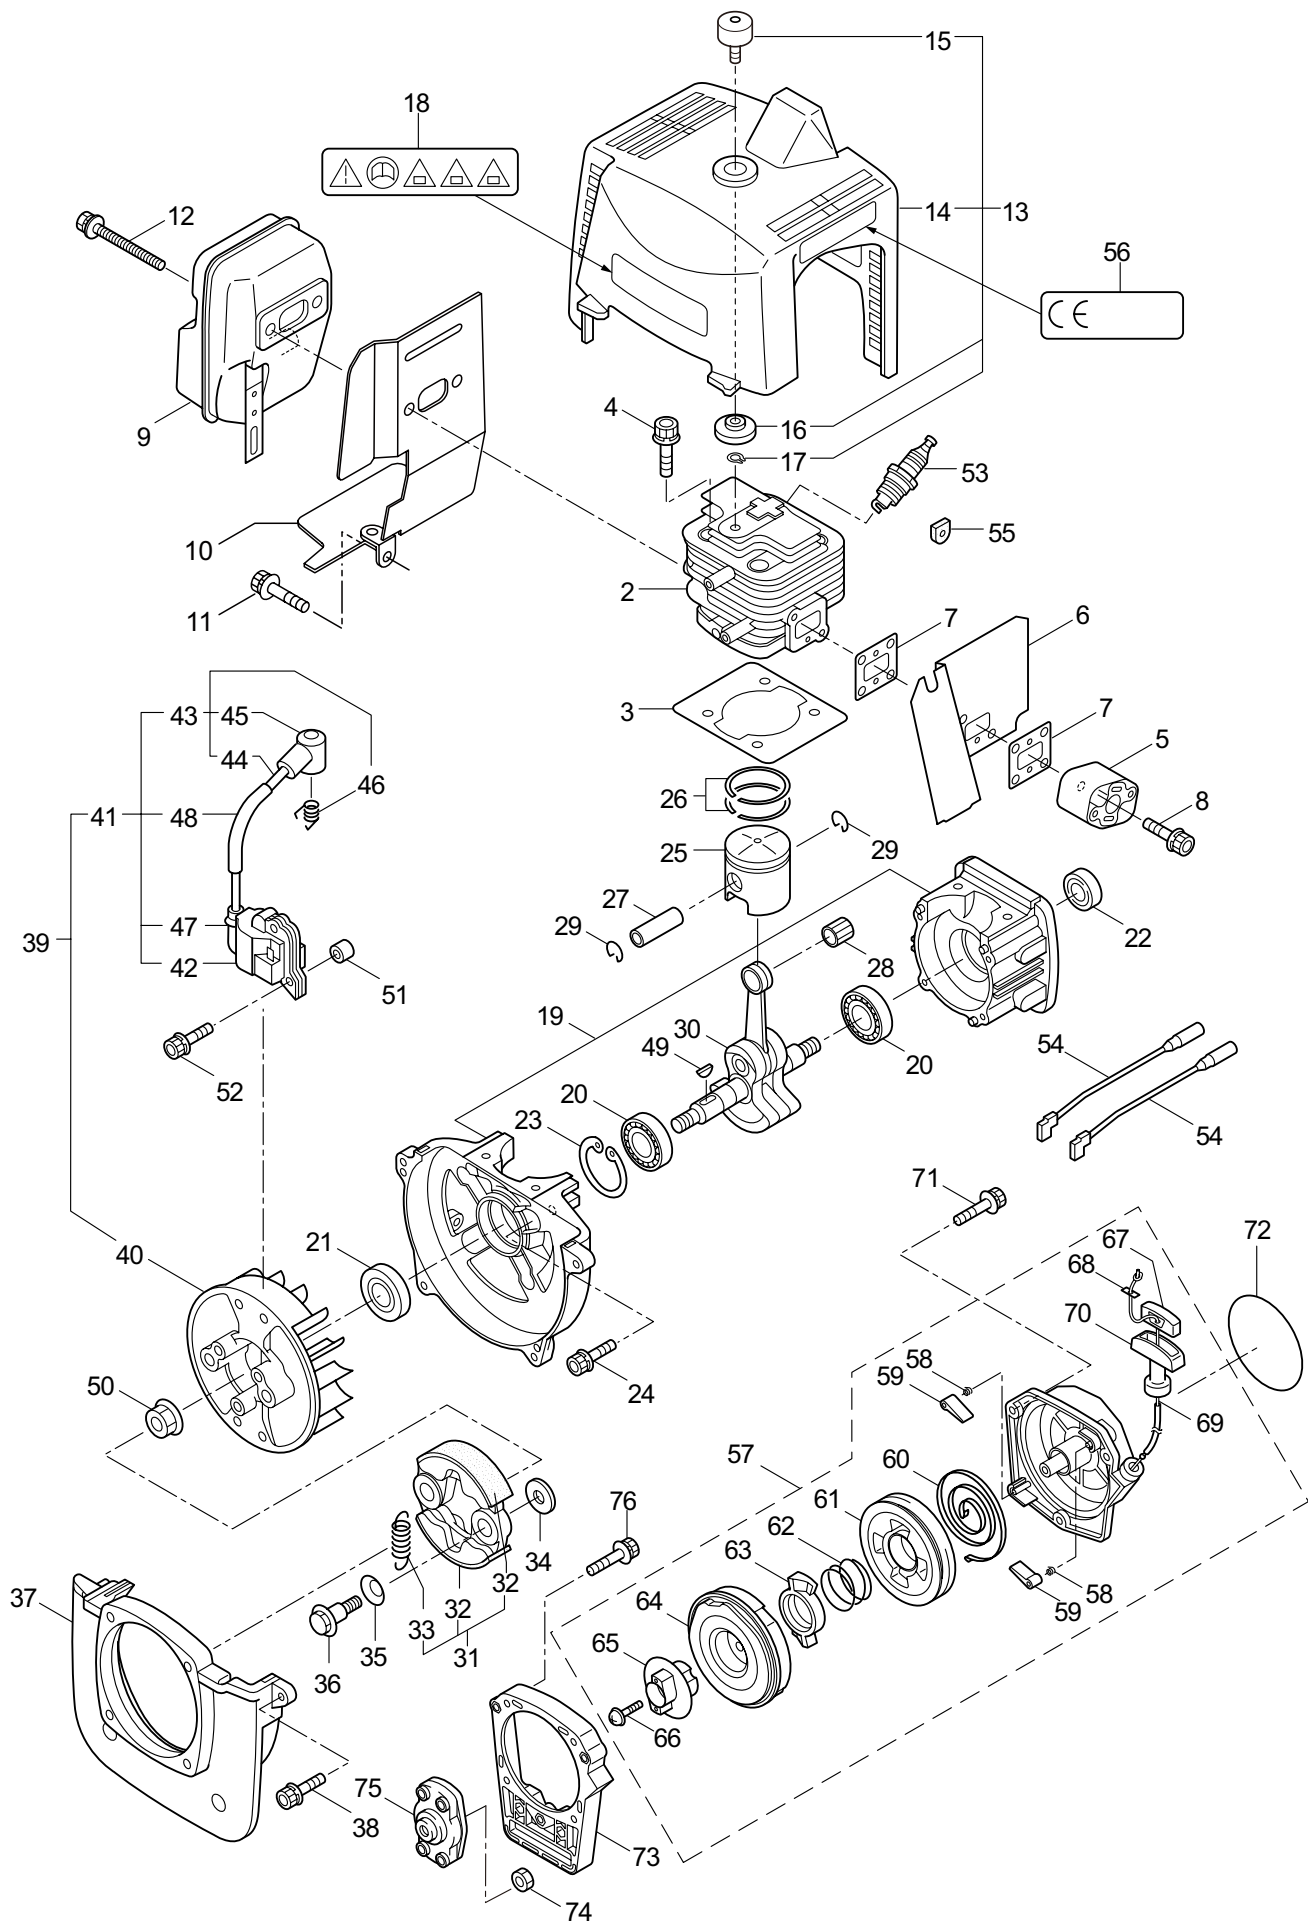

3. BC420H-RS ENGINE

Ref. No.	Part No.	Part Name	Q'ty	Remarks
3-1	858264	Engine	1	AE420/85
3-2	262544	Cylinder	1	New gasket required
3-3	262546	Gasket	1	
3-4	261246	Cap Screw	4	M5x25
3-5	262548	Insulator	1	New gasket required
3-6	262550	Air Duct	1	
3-7	262790	Gasket	2	
3-8	265924	Cap Screw	2	M5x25
3-9	269080	Muffler	1	
3-10	262617	Gasket	1	
3-11	261607	Cap Screw	1	M5x16
3-12	262687	Cap Screw	2	M6x65
3-13	285981	Top Cover Ass'y	1	Incl.14-17
3-14	265343	Top Cover	1	New label required
3-15	285843	Knob	1	
3-16	262689	Spacer	1	
3-17	262690	Snap Ring	1	#6
3-18	265696	Label	1	
3-19	262558	Crankcase	1	
3-20	262658	Bearing	2	#6202C3
3-21	262660	Oil Seal	1	TC15357
3-22	262565	Oil Seal	1	ISCD15257
3-23	012380	Snap Ring	1	#35
3-24	261999	Cap Screw	4	M5x40
3-25	281299	Piston	1	
3-26	262476	Piston Ring	2	(2)Required
3-27	262749	Piston Pin	1	
3-28	262659	Bearing,Needle	1	KTV111414EG01B2
3-29	262479	Clip,Piston Pin	2	
3-30	280534	Crankshaft/Conn.Rod Ass'y	1	
3-31	262577	Clutch Ass'y	1	Incl.32,33
3-32	282624	Clutch Shoe	2	(2)required
3-33	263615	Spring,Clutch	1	
3-34	262683	Washer	2	8x22xt1.2
3-35	262682	Wave Washer	2	
3-36	282321	Cap Screw	2	M8x1.25
3-37	281345	Fan Cover	1	
3-38	261250	Cap Screw	4	M5x20
3-39	267576	Magneto Ass'y	1	Incl.40-48
3-40	264673	Rotor/Fan	1	
3-41	267579	Ignition Coil Ass'y	1	Incl.42-48
3-42	267572	Coil	1	
3-43	267584	Spark Plug Wire Ass'y	1	Incl.44-46
3-44	267585	Spark Plug Wire	1	
3-45	261074	Plug Boot	1