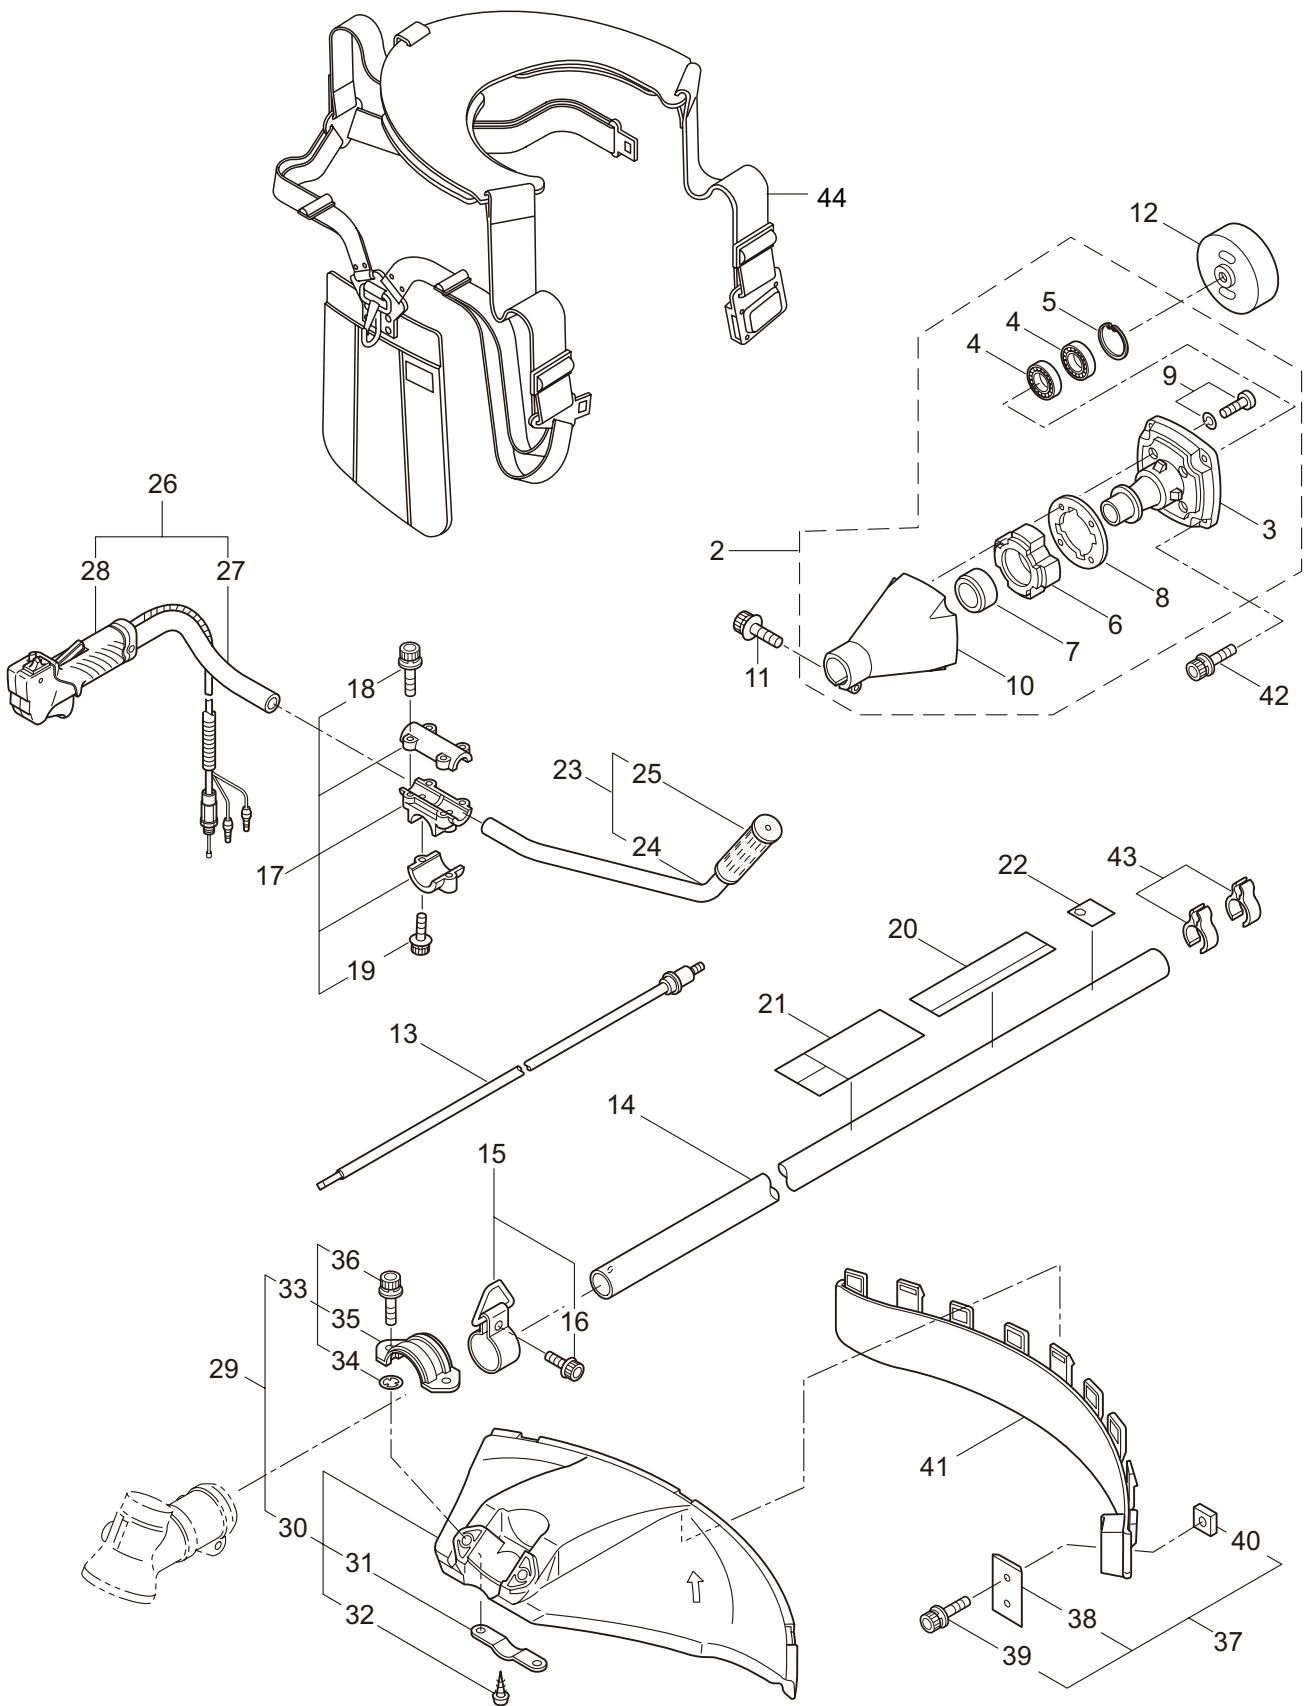

PARTS LIST

BC420H-RS

CONTENTS

1. MAIN BODY	1 ~ 2
2. GEARCASE.....	3 ~ 4
3. ENGINE.....	5 ~ 8
4. CARBURETOR, FUEL TANK	9 ~ 10
5. ACCESSORIES	11 ~ 12

2015. 03.

MARUYAMA

P/N 523990

1. BC420H-RS
MAIN BODY

Ref. No.	Part No.	Part Name	Q'ty	Remarks
1-1	720437	BC420H-RS(Y15)	1	
1-2	234162	Clutch Case Ass'y	1	Incl.3-10
1-3	234143	Bearing Case	1	
1-4	140474	Bearing	2	#6202ZZ
1-5	012380	Snap Ring	1	#35
1-6	217045	Buffer (A)	1	
1-7	217046	Buffer (B)	1	
1-8	217047	Washer	1	
1-9	092033	Screw	4	M5x15
1-10	227728	Driveshaft Tube Adapter	1	
1-11	217134	Bolt	1	M6x30
1-12	211203	Clutch Drum	1	
1-13	217897	Driveshaft Ass'y	1	
1-14	217900	Driveshaft Tube	1	
1-15	231887	Hanging Bracket Ass'y	1	Incl.16
1-16	261762	Cap Screw	1	M5x14
1-17	231888	Bracket Ass'y	1	Incl.18,19
1-18	217138	Bolt	4	M6x25
1-19	217134	Bolt	2	M6x30
1-20	226530	Label	1	BC420H-RS
1-21	223188	Label	1	
1-22	228207	Label	1	
1-23	228398	Handle Ass'y-Left	1	Incl.24,25
1-24	228399	Handle (A)	1	
1-25	226512	Grip	1	
1-26	229762	Handle Ass'y-Right	1	Incl.27,28
1-27	228401	Handle (B)	1	
1-28	229763	Throttle Trigger	1	
1-29	232092	Safety Cover Ass'y	1	Incl.30-36
1-30	231262	Safety Cover Ass'y	1	Incl.31,32
1-31	223180	Threaded Bracket	1	
1-32	221580	Screw	1	4x8
1-33	232093	Bracket Ass'y	1	Incl.34-36
1-34	231704	Washer	2	6x13xt1.0
1-35	223179	Bracket	1	
1-36	220632	Cap Screw	2	M6x30
1-37	231882	String Cutter Ass'y	1	Incl.38-40
1-38	230747	String Cutter	1	
1-39	261250	Cap Screw	1	M5x20
1-40	228325	Nut	1	
1-41	230748	Cover Extention	1	
1-42	219113	Cap Screw	4	M6x20
1-43	219161	Wire Guide	2	
1-44	228086	Hanging Strap Ass'y	1	