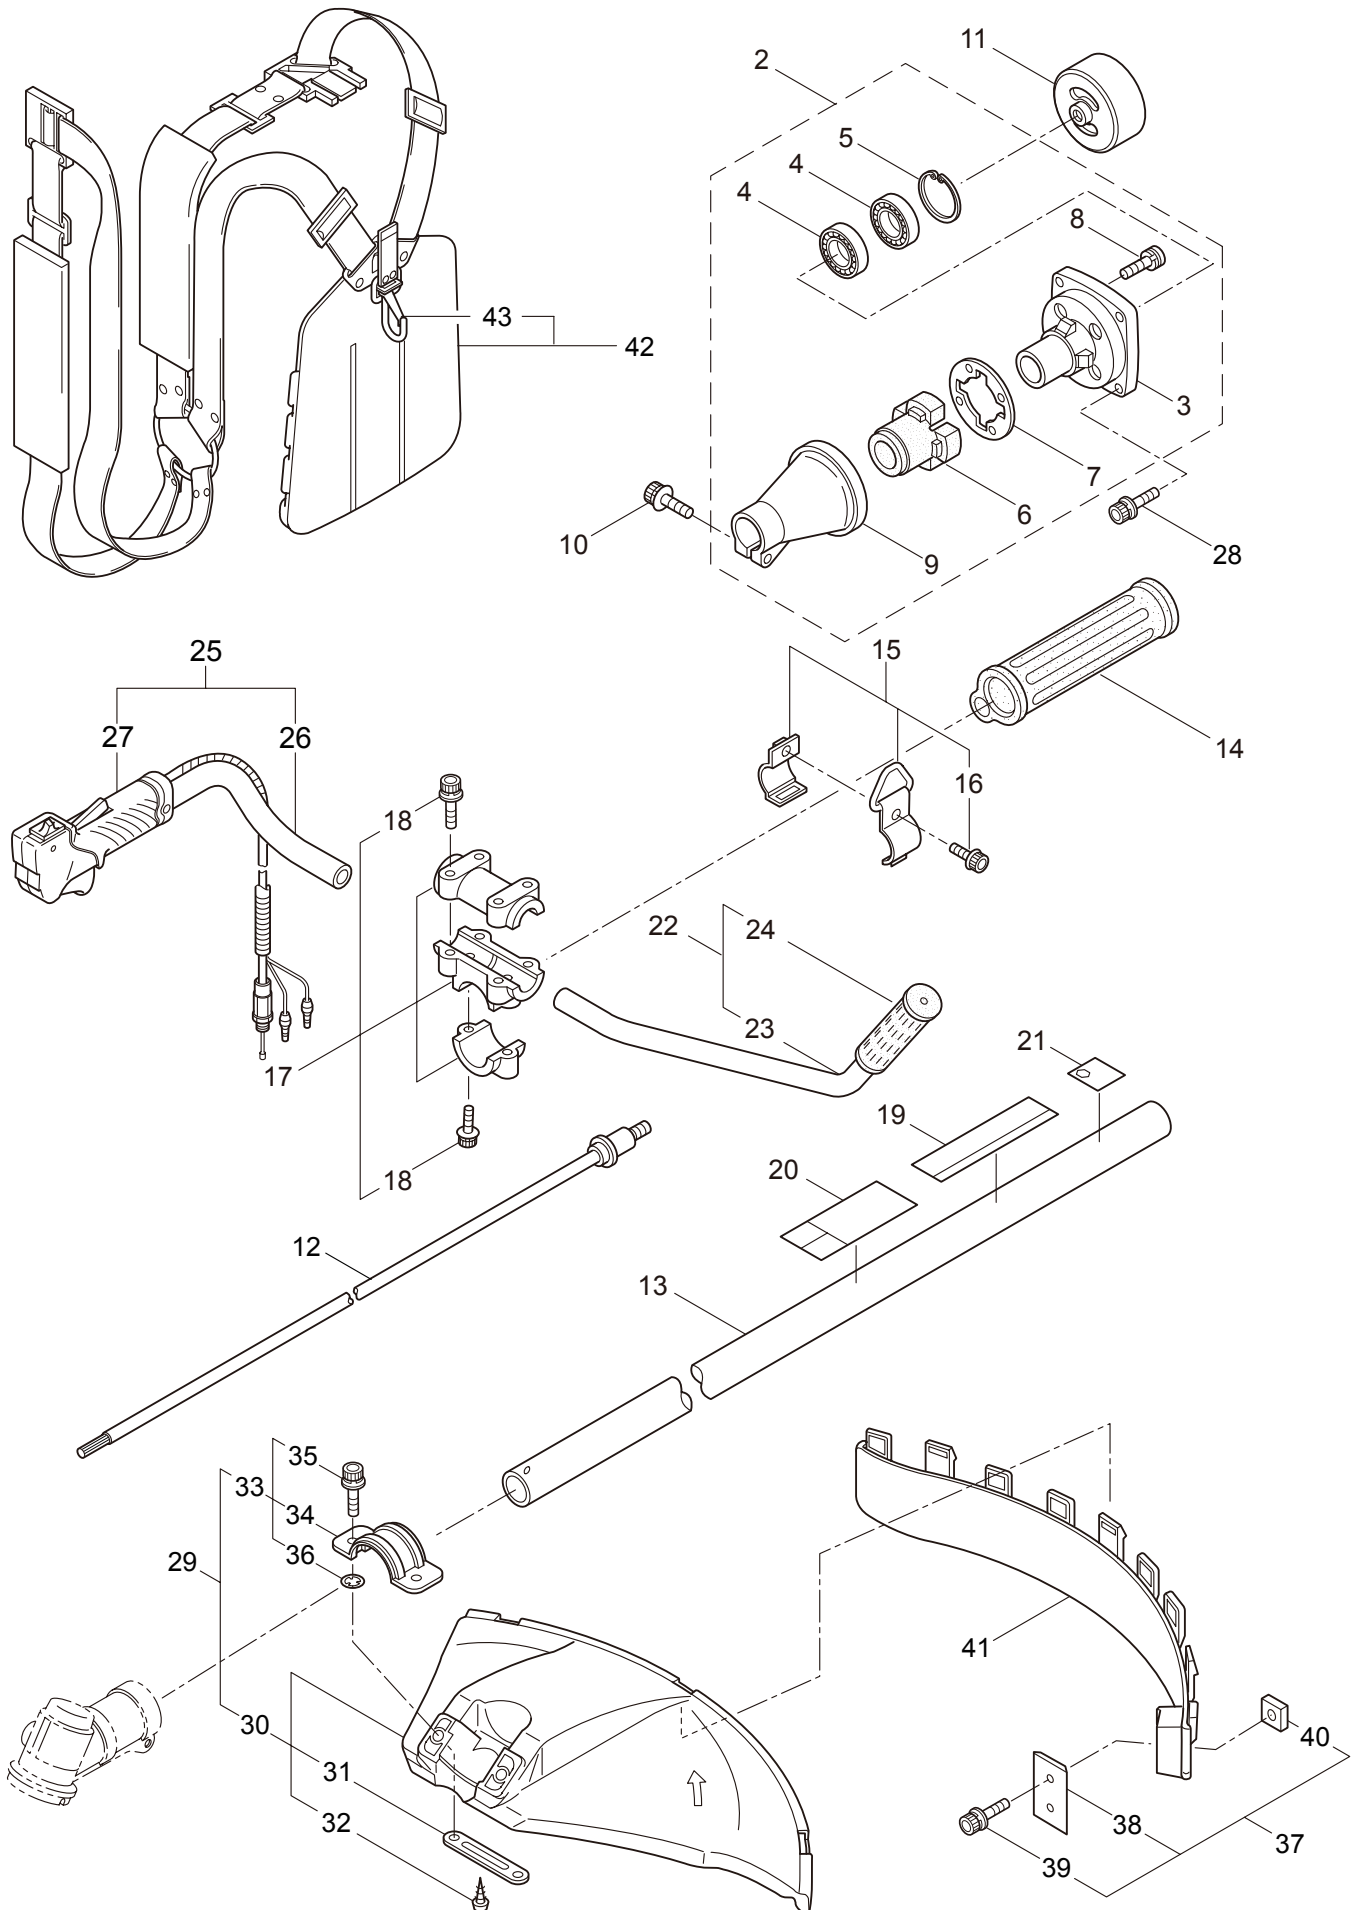

PARTS LIST

BC3021H-RS

CONTENTS

1. MAIN BODY	1 ~ 2
2. GEARCASE	3 ~ 4
3. ENGINE	5 ~ 8
4. CARBURETOR, FUEL TANK	9 ~ 12

2012. 01.

MARUYAMA

P/N 523060-1

1. BC3021H-RS
MAIN BODY

Ref. No.	Part No.	Part Name	Q'ty	Remarks
1-1	363761	BC3021H-RS	1	
1-2	215512	Clutch Case Ass'y	1	Incl.3-9
1-3	214592	Bearing Case	1	
1-4	214161	Bearing	2	#6000ZZ
1-5	054676	Snap Ring	1	#26
1-6	214162	Buffer	1	
1-7	214163	Washer	1	
1-8	092033	Screw	4	M5x15
1-9	214593	Driveshaft Tube Adapter	1	
1-10	261246	Cap Screw	1	M5x25
1-11	054677	Clutch Drum	1	
1-12	219268	Driveshaft Ass'y	1	
1-13	218711	Driveshaft Tube	1	
1-14	215532	Shaft Grip	1	
1-15	215533	Hanging Bracket Ass'y	1	Incl.16
1-16	261762	Cap Screw	1	M5x14
1-17	216935	Bracket Ass'y	1	Incl.18
1-18	261246	Cap Screw	6	M5x25
1-19	231048	Label	1	BC3021H-RS
1-20	223188	Label	1	
1-21	231264	Label	1	111dBA
1-22	226501	Handle Ass'y-Left	1	Incl.23,24
1-23	226502	Handle	1	
1-24	226503	Grip	1	
1-25	232081	Handle Ass'y-Right	1	Incl.26,27
1-26	223714	Handle	1	
1-27	232082	Throttle Trigger	1	
1-28	261250	Cap Screw	4	M5x20
1-29	232086	Safety Cover Ass'y	1	Incl.30-36
1-30	231252	Safety Cover Ass'y	1	Incl.31,32
1-31	227819	Bracket	1	
1-32	221580	Screw	1	4x8
1-33	232087	Bracket Ass'y	1	Incl.34-36
1-34	227822	Bracket	1	
1-35	220632	Cap Screw	2	M6x30
1-36	231704	Washer	2	6x13xt1.0
1-37	231882	String Cutter Ass'y	1	Incl.38-40
1-38	230747	String Cutter	1	
1-39	261250	Cap Screw	1	M5x20
1-40	228325	Nut	1	
1-41	230748	Cover Extention	1	
1-42	219612	Hanging Strap Ass'y	1	Incl.43
1-43	231657	Hook	1	