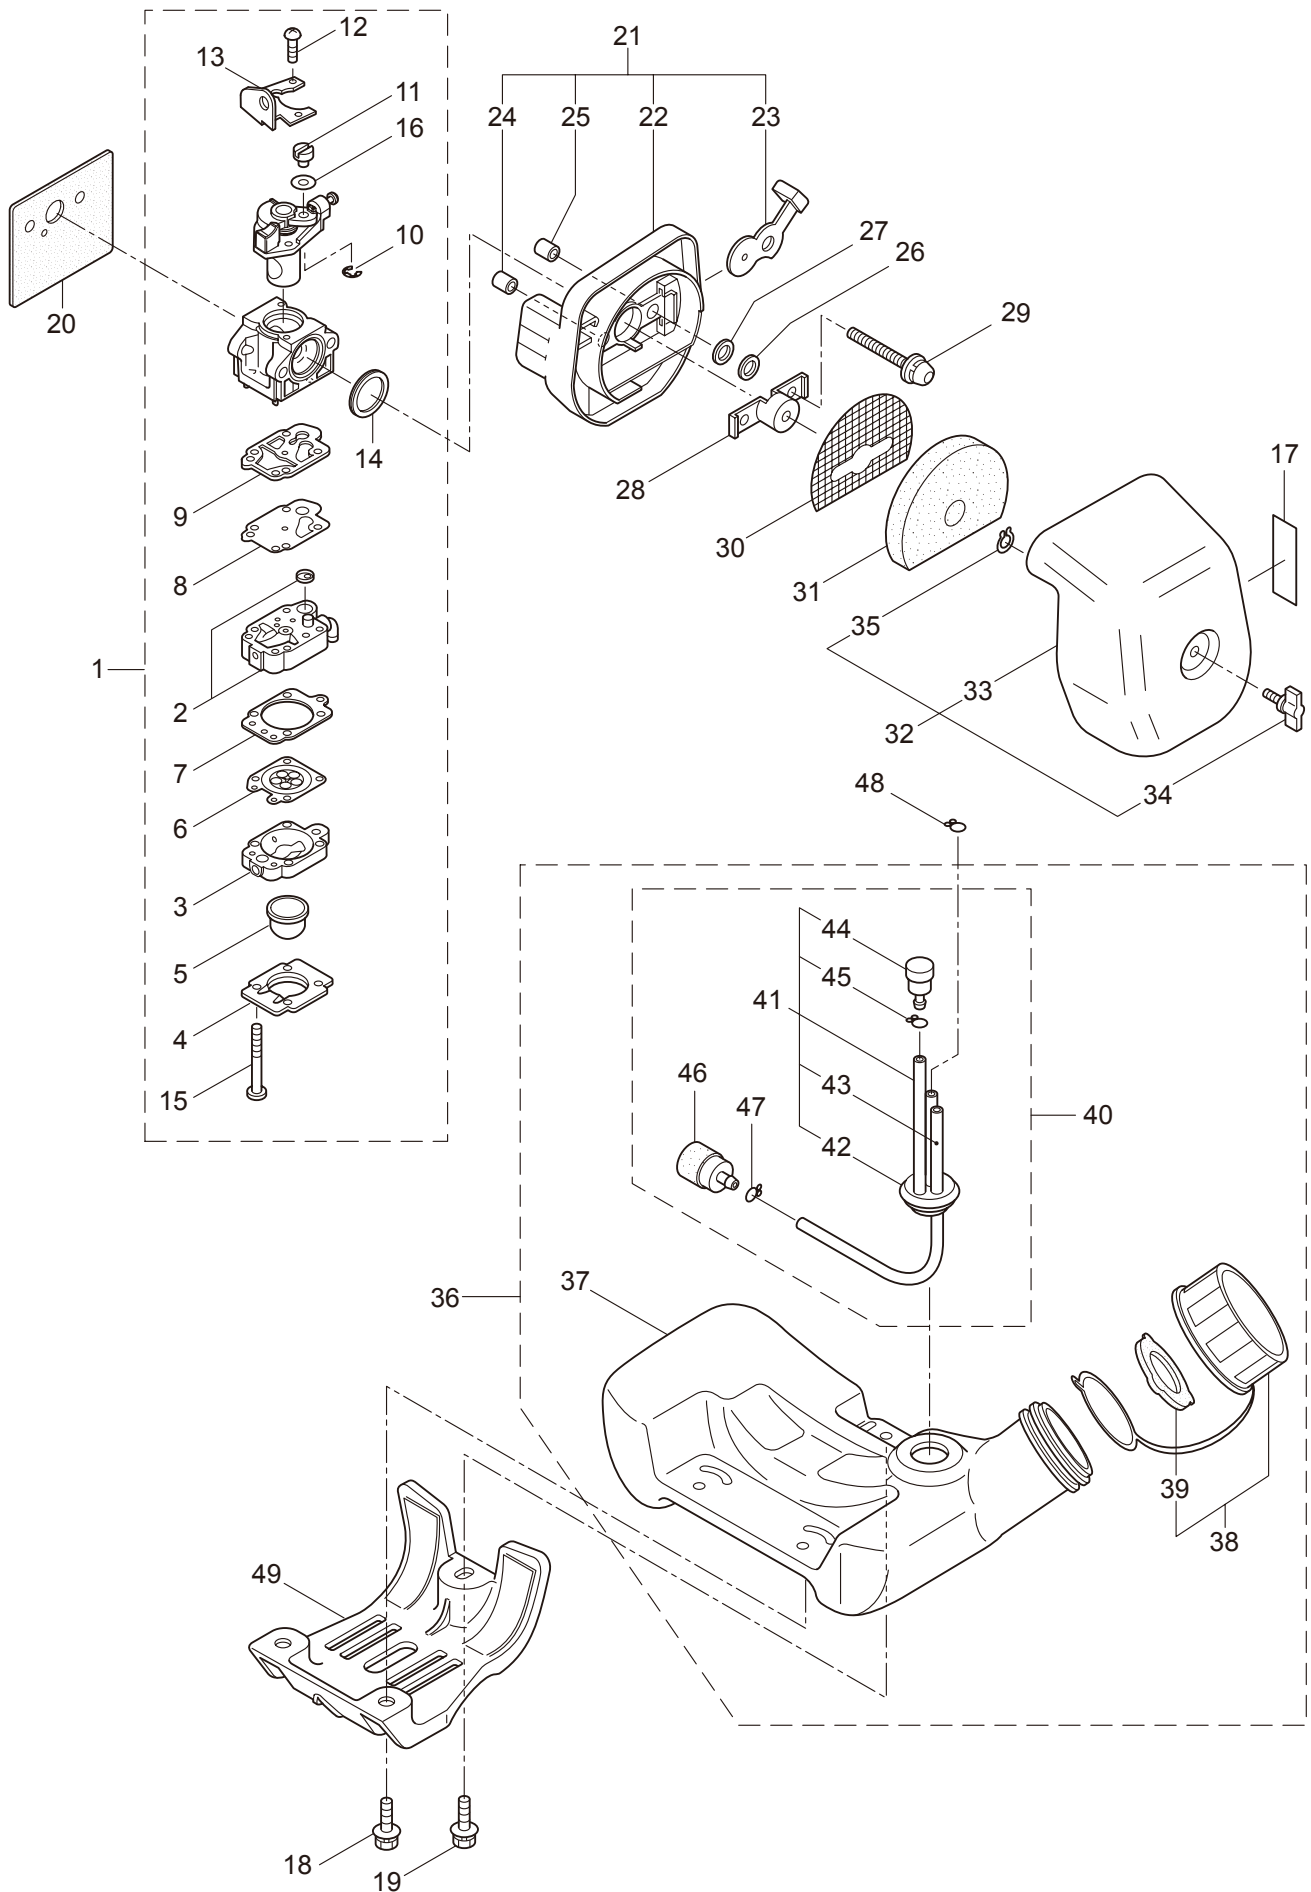

4. BC3021H-RS
CARBURETOR, FUEL TANK

Ref. No.	Part No.	Part Name	Q'ty	Remarks
4-1	284111	Carburetor Ass'y	1	Incl.2-16 New gasket required
4-2	264155	Pump Body	1	
4-3	262991	Purge Body	1	
4-4	262992	Cover Plate	1	
4-5	261874	Primer Bulb	1	
4-6	283905	Diaphragm, Meterring	1	
4-7	262993	Gasket	1	
4-8	262994	Diaphragm,Fuel Pump	1	
4-9	282576	Gasket	1	
4-10	261876	E-Ring	1	
4-11	261658	Swivel	1	
4-12	261875	Screw	2	
4-13	264677	Bracket	1	
4-14	261657	Packing	1	
4-15	262996	Screw	4	
4-16	264678	Washer	1	
4-17	261352	Label	1	Choke
4-18	281714	Cap Screw	2	M5x20
4-19	281715	Cap Screw	1	M5x20
4-20	269762	Gasket	1	
4-21	268055	Air Filter Case Ass'y	1	Incl.22-25
4-22	268056	Air Filter Case	1	
4-23	268057	Valve	1	
4-24	268157	Sleeve	1	5.5x7.1x6L
4-25	268412	Sleeve	1	5.5x7.1x6.6L
4-26	263345	Packing	1	7.2x11xt1.3
4-27	263942	Washer	1	7.2x12xt0.15
4-28	263815	Stay	1	
4-29	264016	Cap Screw	2	M5x60
4-30	265026	Screen	1	
4-31	265027	Foam Element	1	
4-32	268058	Air Filter Cover Ass'y	1	Incl.33-35
4-33	268059	Air Filter Cover	1	
4-34	281438	Knob	1	
4-35	261734	Snap Ring	1	#5
4-36	284954	Fuel Tank Ass'y	1	Incl.37-47
4-37	281439	Fuel Tank	1	
4-38	281564	Fuel Tank Cap Ass'y	1	Incl.39
4-39	269377	Gasket	1	
4-40	282538	Fuel Pipe Pick-up Ass'y	1	Incl.41-47
4-41	282539	Fuel Pipe Ass'y	1	Incl.42-45
4-42	268065	Grommet	1	
4-43	261690	Fuel Pipe	1	160L
4-44	261590	Breather	1	
4-45	261117	Clip	1