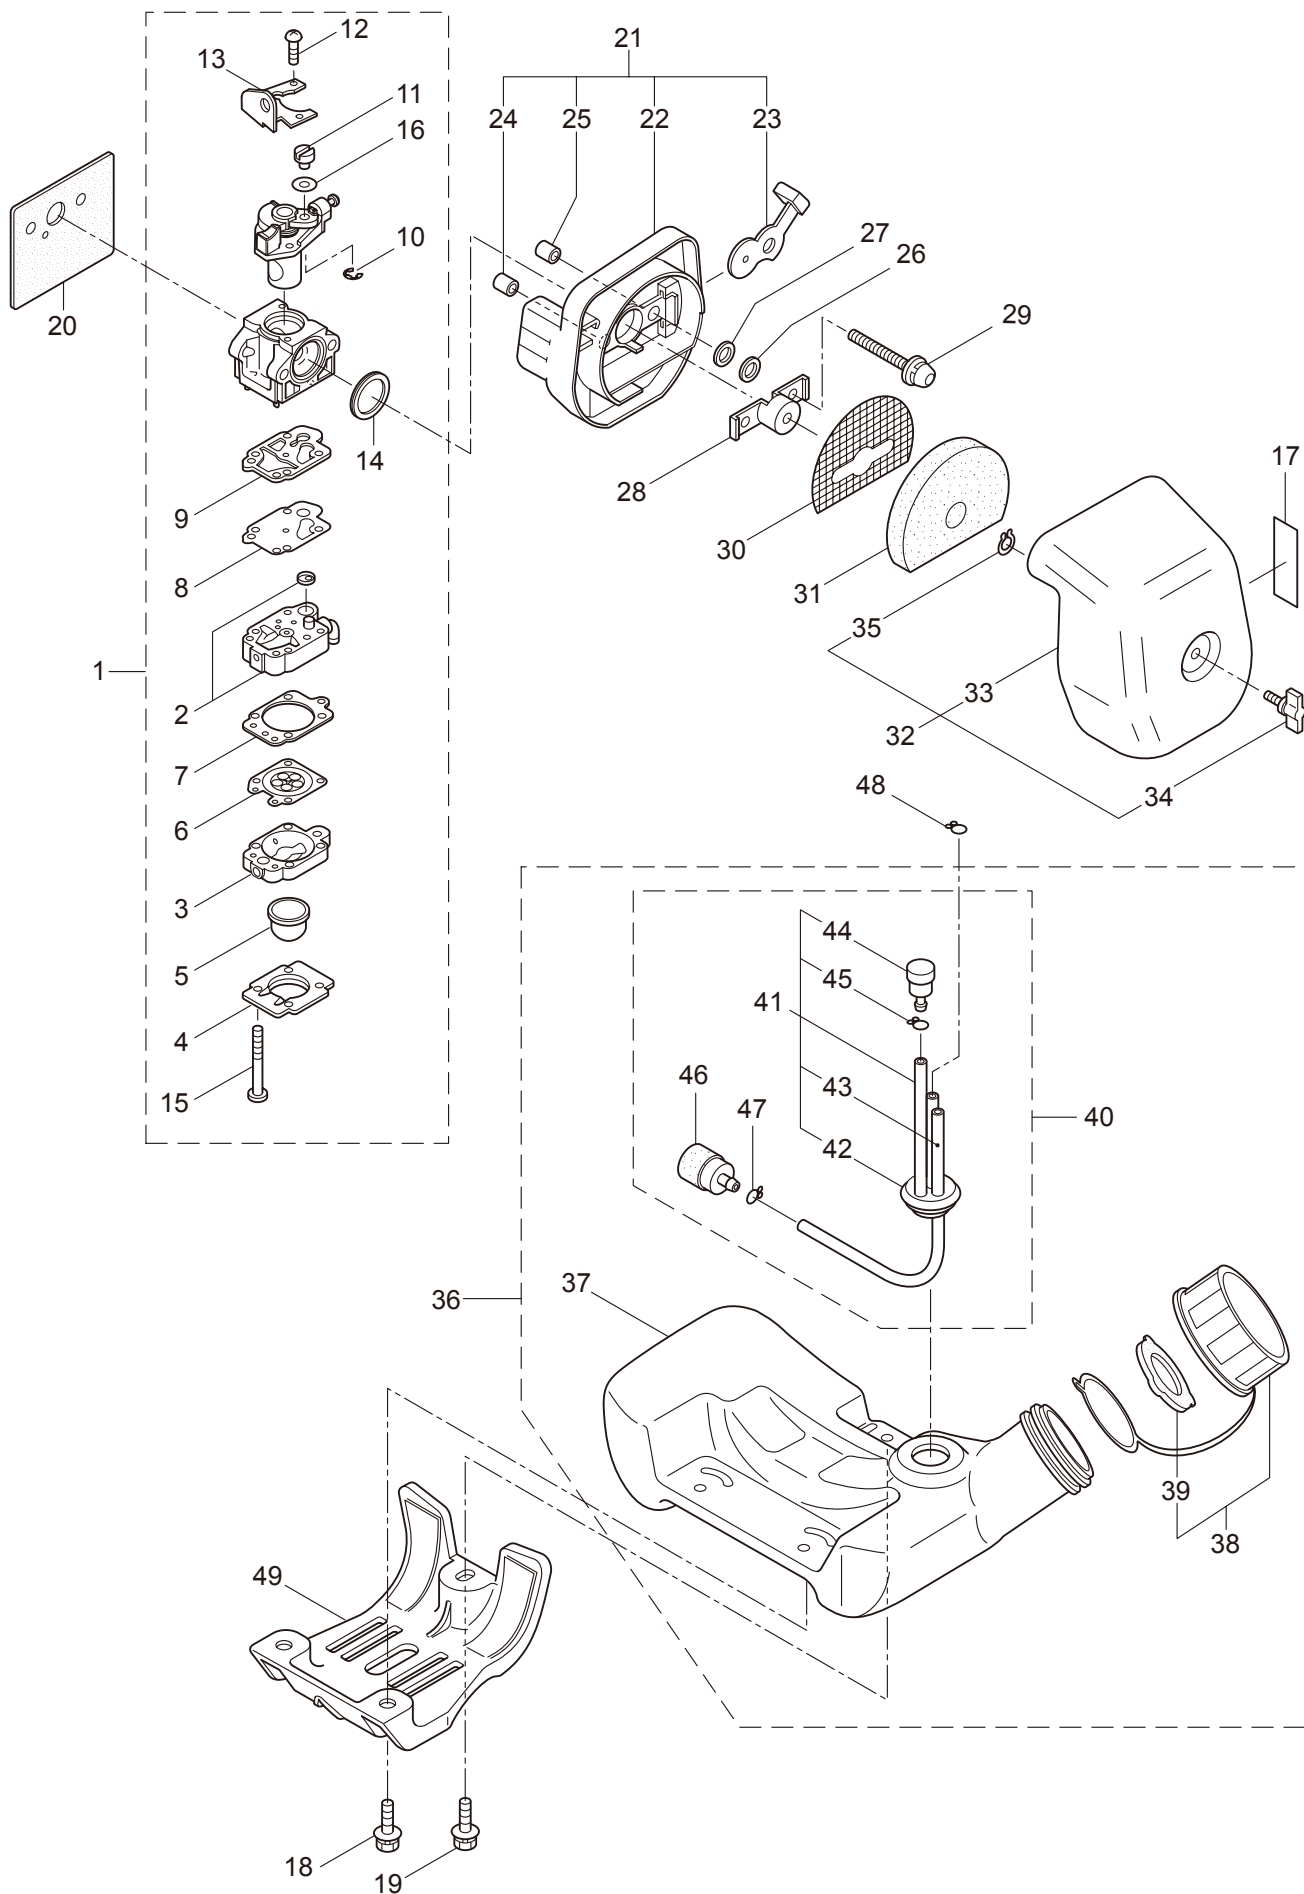

4. BC3021H-RS
CARBURETOR, FUEL TANK

Ref. No.	Part No.	Part Name	Q'ty	Remarks
4-46	264653	Filter Ass'y	1	
4-47	261117	Clip	1	
4-48	261117	Clip	1	
4-49	281441	Stand	1