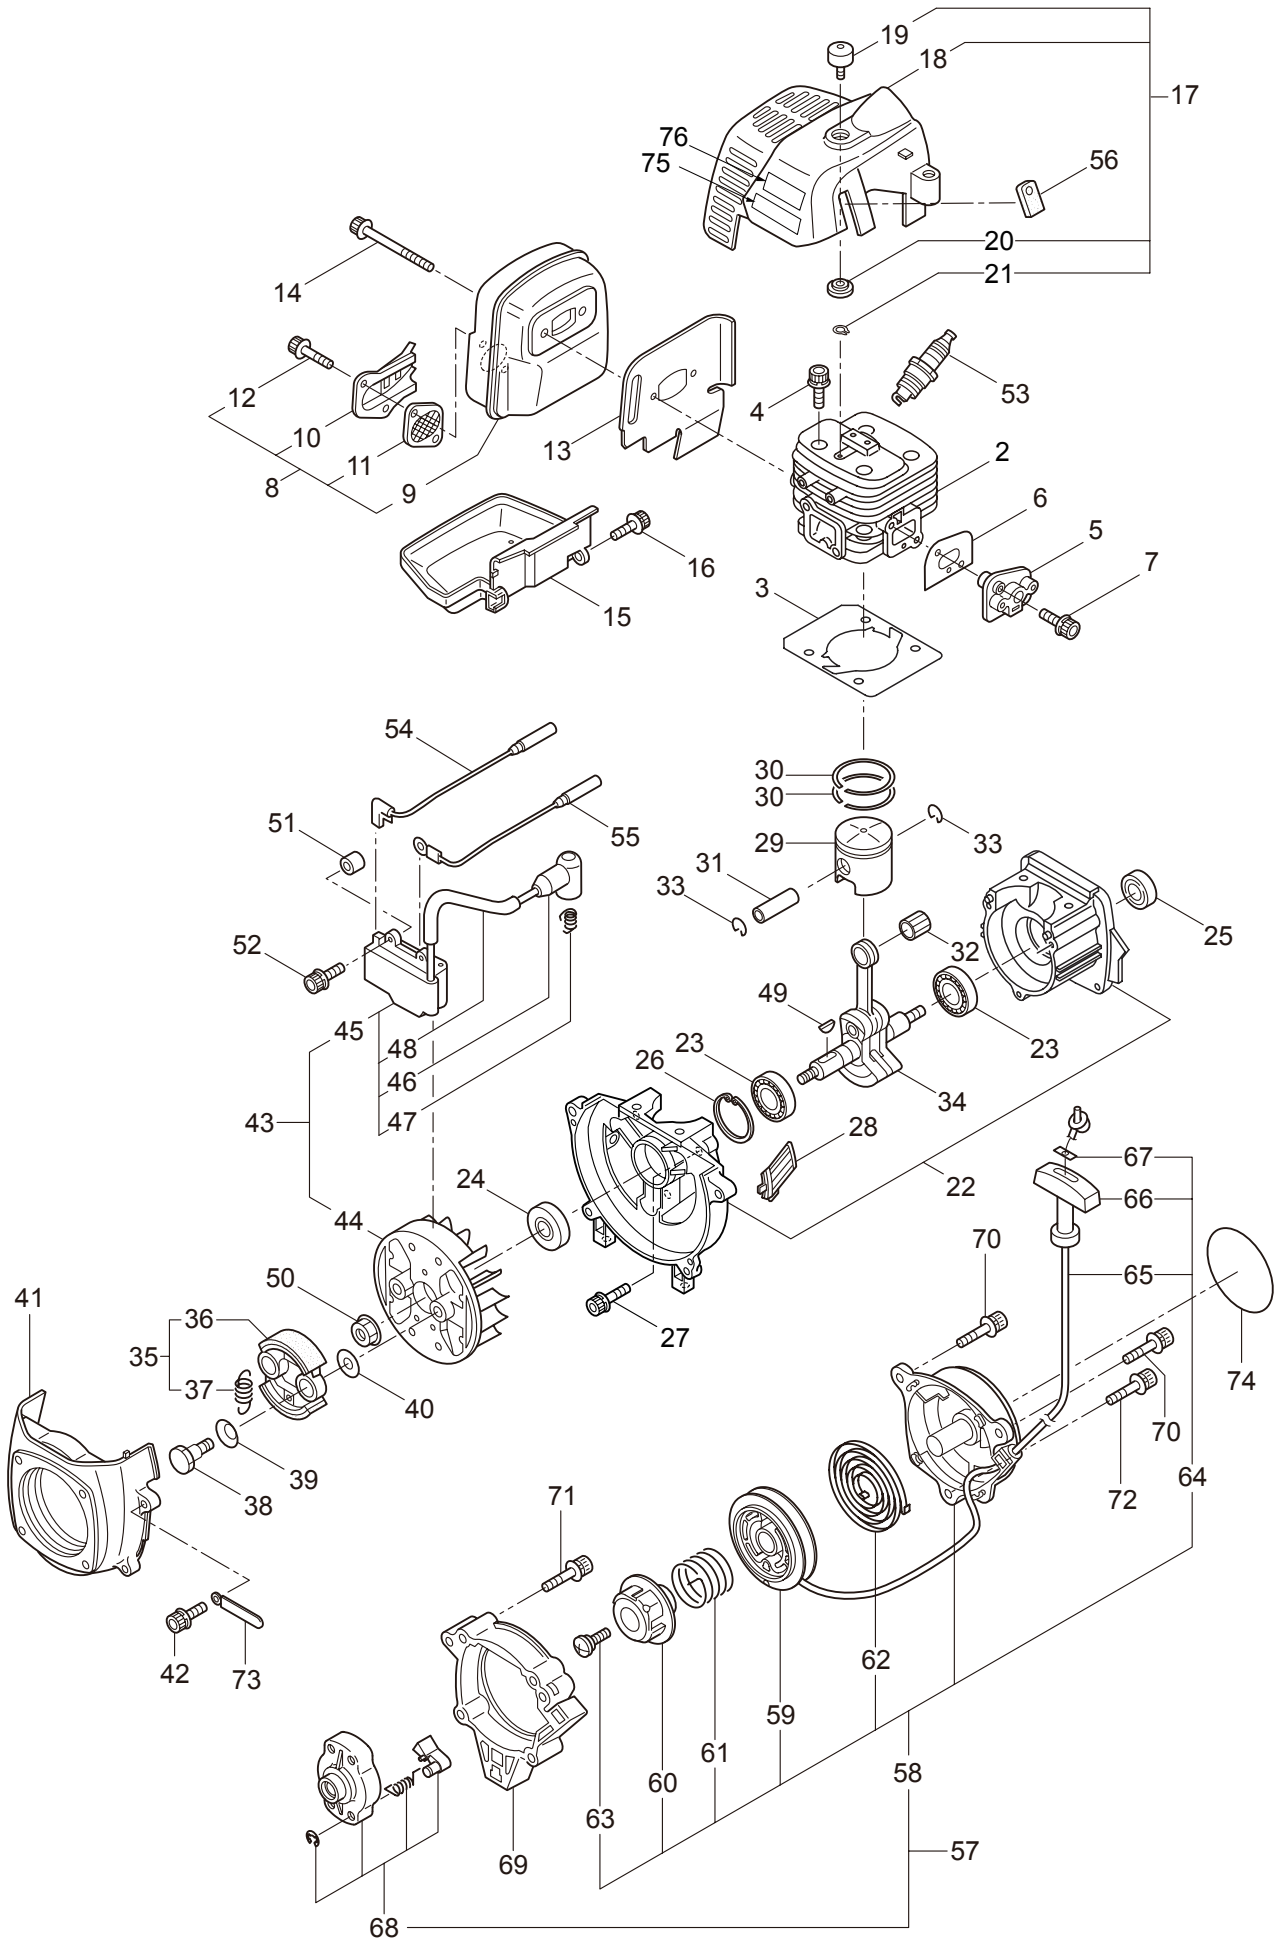

3. BC3021H-RS ENGINE

Ref. No.	Part No.	Part Name	Q'ty	Remarks
3-46	269714	Plug Boot	1	
3-47	269715	Connector	1	
3-48	281756	Insulator	1	
3-49	261076	Woodruff Key	1	3x10
3-50	261417	Nut,Rotor	1	M8
3-51	280381	Spacer	2	
3-52	261256	Cap Screw	2	M4x25
3-53	288264	Spark Plug	1	NGK BPMR8Y
3-54	269722	Lead	1	
3-55	268044	Lead	1	
3-56	269189	Grommet	1	
3-57	283476	Recoil Starter Ass'y	1	Incl.58-68
3-58	283477	Recoil Ass'y	1	Incl.59-67
3-59	283504	Reel	1	
3-60	283505	Cam Plate	1	
3-61	283506	Spring	1	
3-62	280931	Spiral Spring	1	
3-63	267213	Screw	1	
3-64	283578	Stater Rope Ass'y	1	Incl.65-67
3-65	283579	Stater Rope	1	
3-66	261725	Starter Grip	1	
3-67	283511	Rope Stopper	1	
3-68	283575	Starter Pawl Ass'y	1	
3-69	284698	Adapter Ass'y	1	
3-70	283391	Cap Screw	2	M4x20
3-71	265726	Cap Screw	4	M4x16
3-72	282096	Cap Screw	1	M4x16WSW
3-73	264588	Clamp	1	
3-74	286143	Label	1	REVERSE2 CE300
3-75	265694	Label	1	
3-76	267561	Label	1