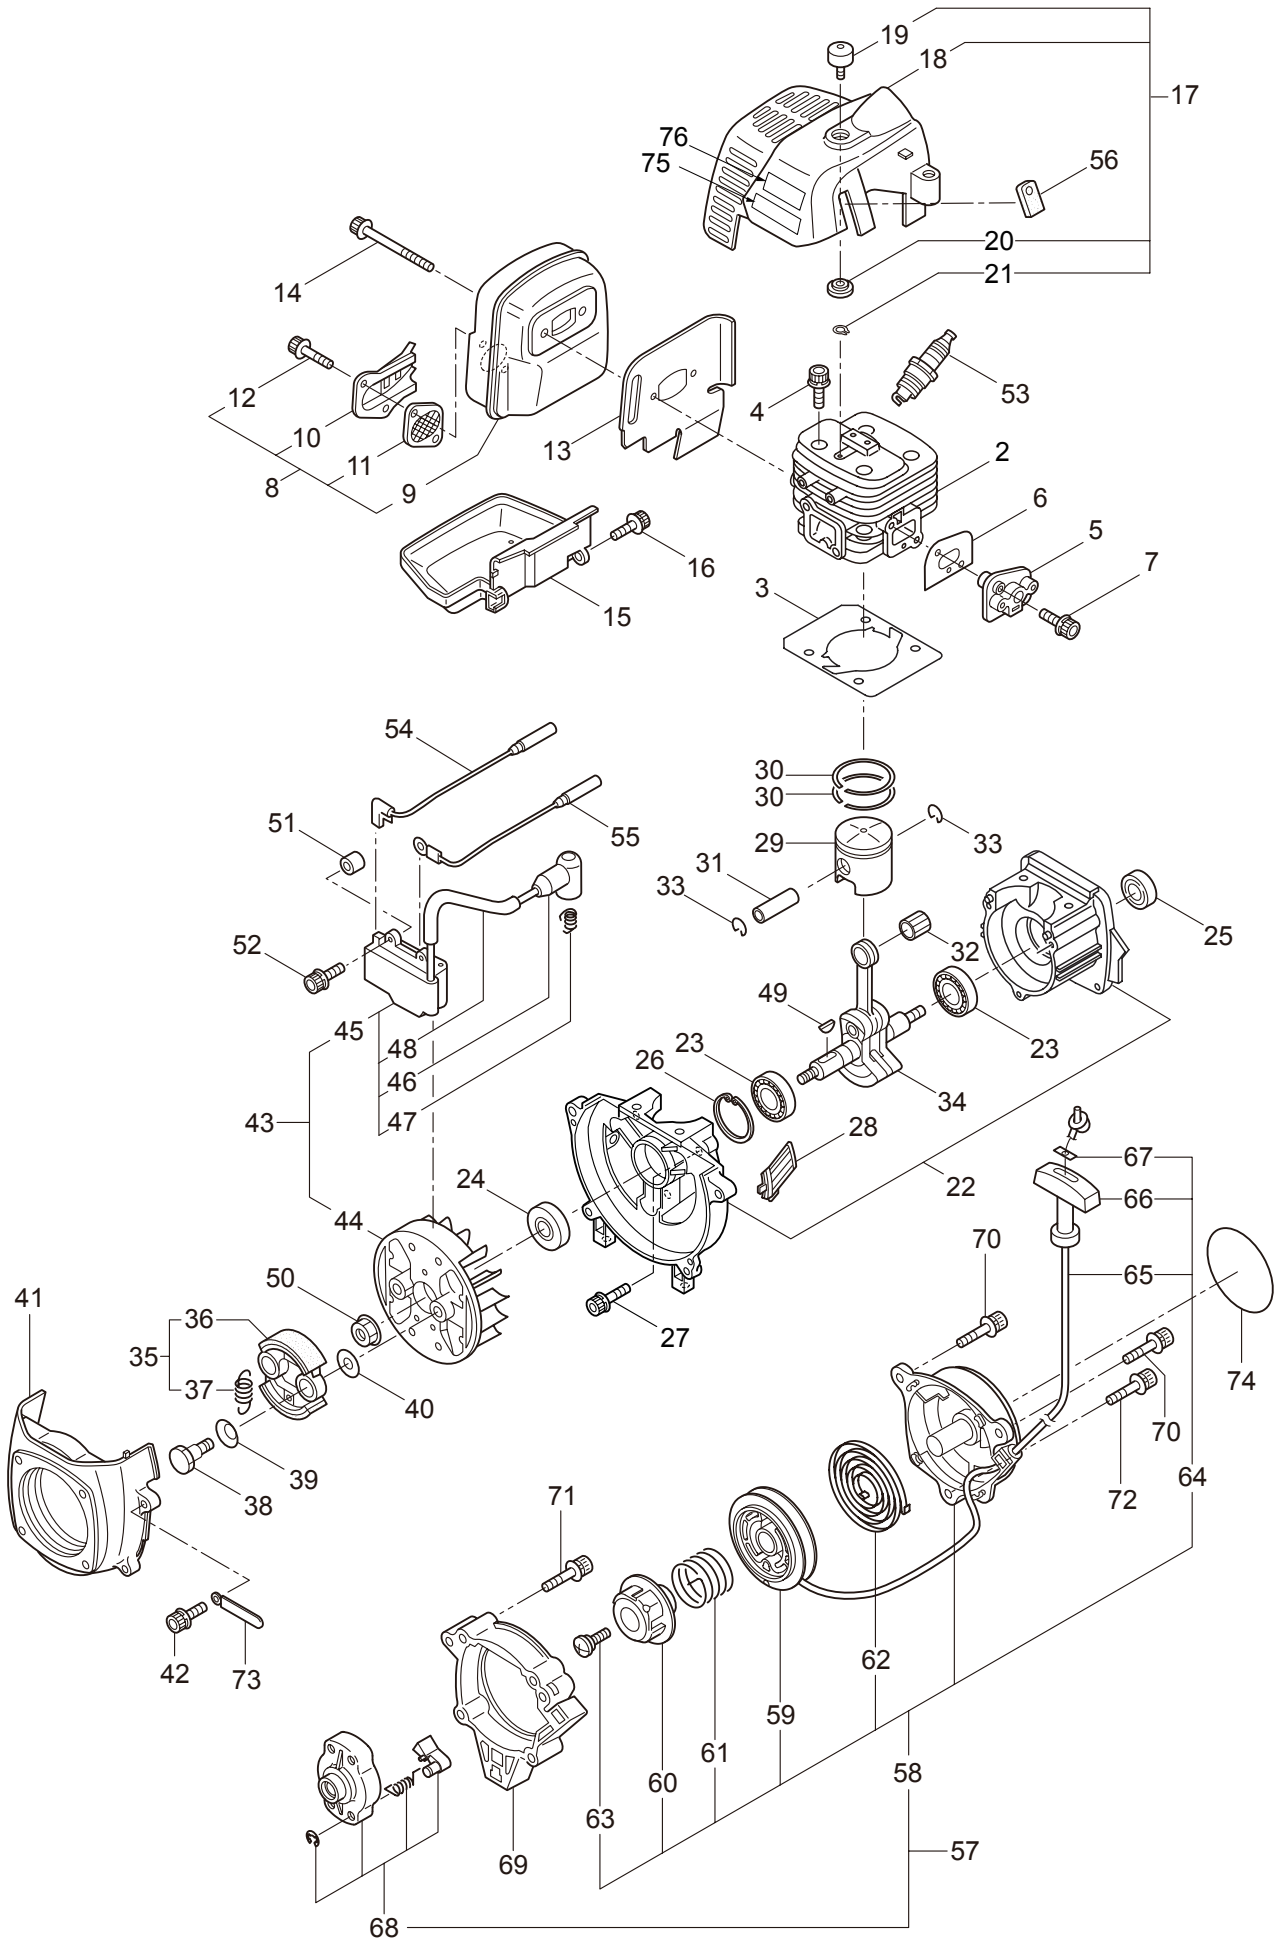

3. BC3021H-RS ENGINE

Ref. No.	Part No.	Part Name	Q'ty	Remarks
3-1	858770	Engine	1	CE300/50
3-2	286791	Cylinder	1	
3-3	286846	Gasket	1	
3-4	261250	Cap Screw	4	M5x20
3-5	269144	Insulator	1	New gasket required
3-6	267049	Gasket	1	
3-7	265924	Cap Screw	2	M5x25
3-8	283007	Muffler Ass'y	1	Incl.9-12
3-9	283003	Muffler Comp.	1	
3-10	268171	Muffler Tail	1	
3-11	267056	Spark Arrester	1	
3-12	265107	Cap Screw	2	M4x10
3-13	281440	Gasket	1	
3-14	266402	Cap Screw	2	M5x55
3-15	281435	Under Cover	1	
3-16	267191	Cap Screw	1	M5x16
3-17	286707	Top Cover Ass'y	1	Incl.18-21
3-18	281434	Top Cover	1	
3-19	286300	Knob	1	
3-20	261020	Spacer	1	
3-21	261734	Snap Ring	1	#5
3-22	286851	Crankcase	1	
3-23	280488	Bearing	2	PPL 6001
3-24	261492	Oil Seal	1	ISCD12287
3-25	261386	Oil Seal	1	ISCD12227
3-26	055185	Snap Ring	1	#28
3-27	261612	Cap Screw	3	M5x30
3-28	281442	Screen	1	
3-29	268782	Piston	1	
3-30	265067	Piston Ring	2	(2)Required
3-31	265068	Piston Pin	1	
3-32	265225	Bearing,Needle	1	
3-33	261393	Clip,Piston Pin	2	
3-34	265141	Crankshaft/Conn.Rod Ass'y	1	
3-35	267327	Clutch Ass'y	1	Incl.36,37
3-36	267342	Clutch Shoe	2	(2)required
3-37	267345	Spring,Clutch	1	
3-38	264505	Bolt	2	
3-39	261777	Wave Washer	2	
3-40	261189	Washer	2	6x16.5x1.2
3-41	281433	Fan Cover	1	
3-42	261250	Cap Screw	4	M5x20
3-43	286848	Magneto Ass'y	1	Incl.44-48
3-44	286849	Rotor/Fan	1	
3-45	281746	Ignition Coil Ass'y	1	Incl.46-48