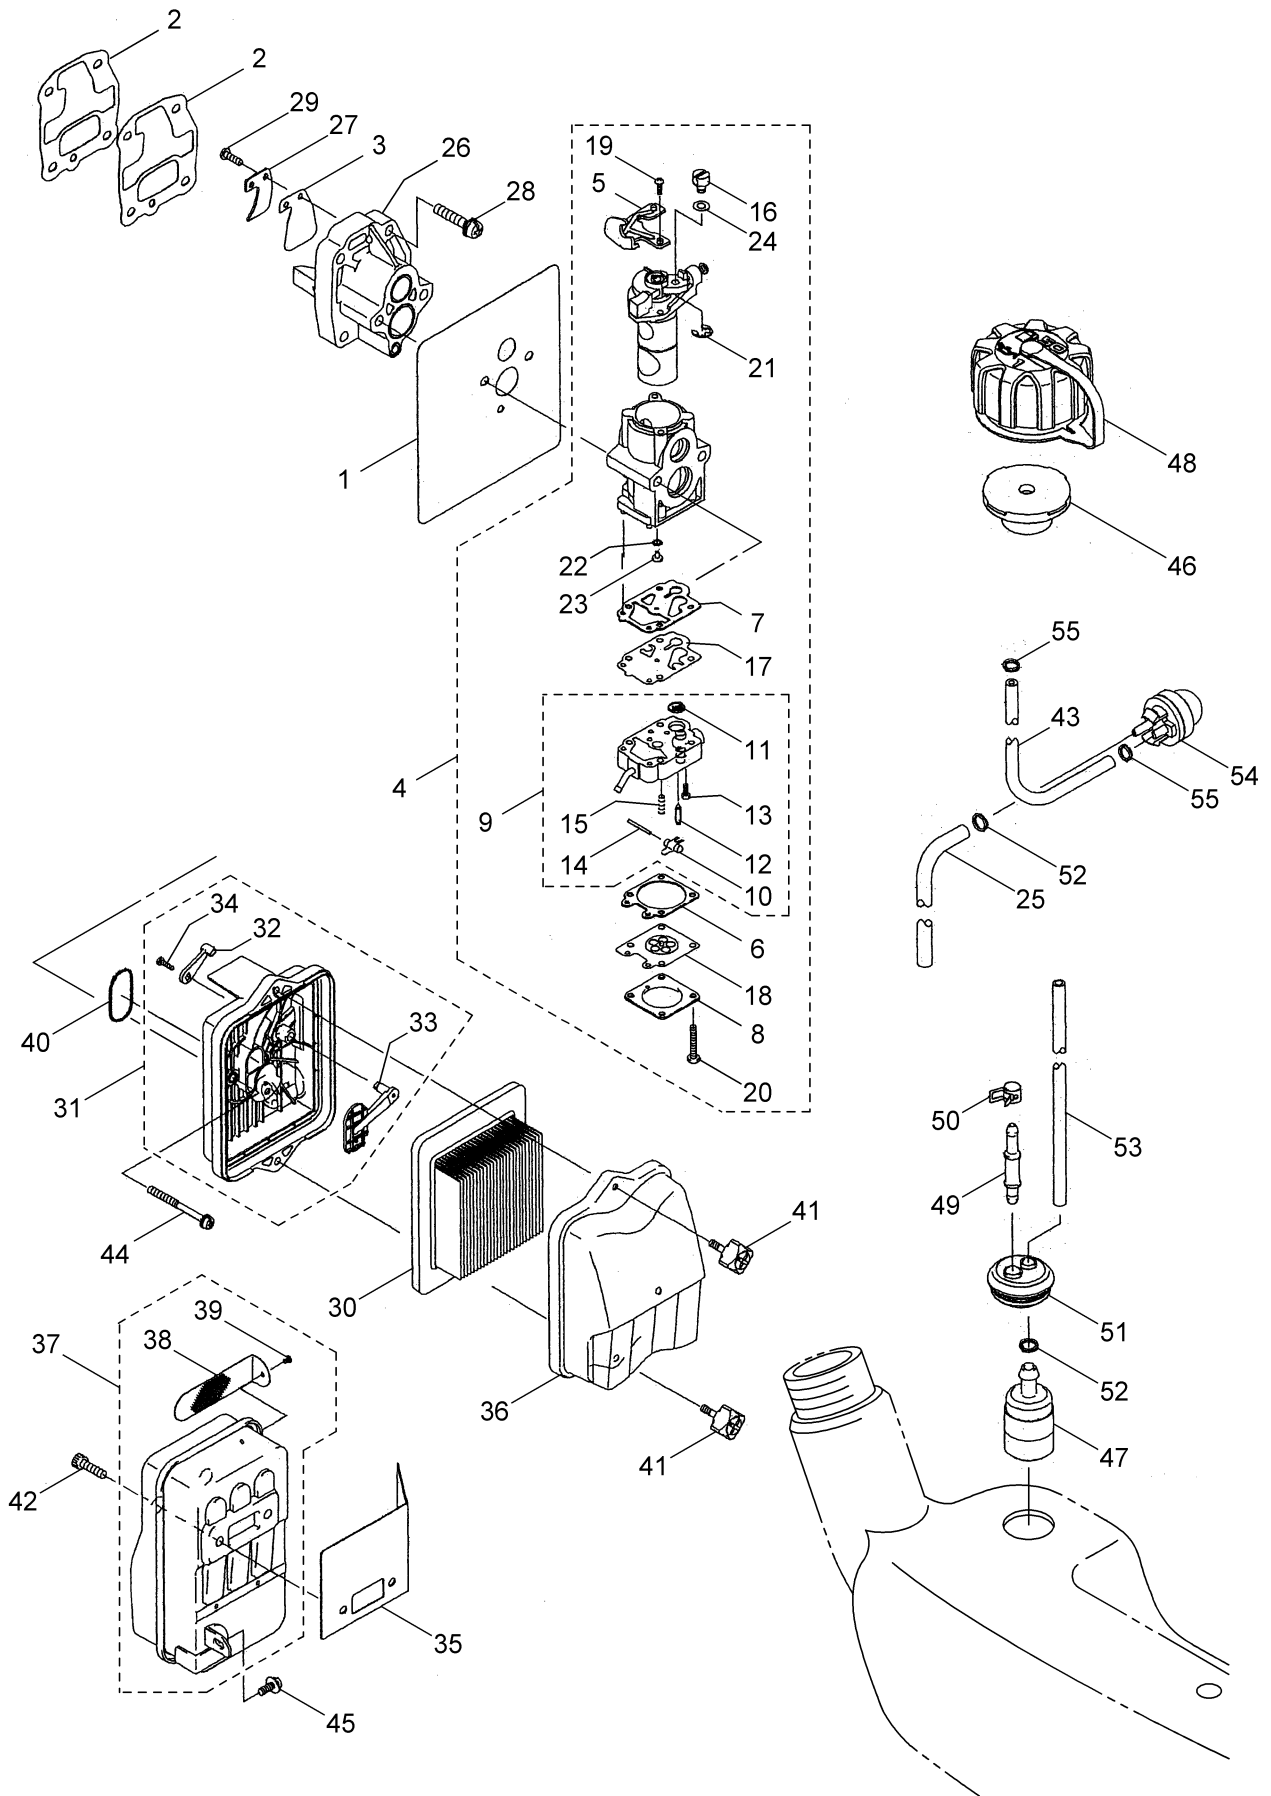

3. MD180DX (CE) ENGINE CARBURETOR, MUFFLER

Ref.No.	Parts No.	Parts Name	Q'ty	Remarks
3-1	649341	Gasket	1	11061-2160
3-2	400925	Gasket	2	11061-2163
3-3	649342	Reed Valve	1	12022-2059
3-4	649344	Carburetor Ass'y	1	Incl.5-24 15003-2970
3-5	649338	Bracket	1	11053-2066
3-6	649339	Gasket	1	11060-2456
3-7	634350	Gasket	1	11061-2054
3-8	649343	Cover	1	14025-2157
3-9	649346	Body	1	Incl.10-15 16160-2138
3-10	624429	Lever	1	16055-2051
3-11	624430	Filter	1	14043-2051
3-12	624431	Float Valve	1	16030-2078
3-13	624432	Screw	1	92009-2336
3-14	624433	Pin	1	92043-2094
3-15	624434	Spring	1	92144-2308
3-16	598415	Arm	1	21083-2073
3-17	577185	Diaphragm	1	43028-2067
3-18	634357	Diaphragm	1	43028-2090
3-19	577179	Screw	2	92009-2277
3-20	649348	Screw	4	92009-2438
3-21	577175	Snap Ring	1	92033-2078
3-22	577182	O-Ring	1	92055-2147
3-23	649349	Main Jet	1	#55.5 92063-2461
3-24	624532	Washer	1	92200-2074
3-25	649367	Tube	1	3x6x145 92190-2173
3-26	400926	Insulator	1	16073-2234
3-27	649347	Stopper	1	32085-2105
3-28	577361	Screw	4	M5x25 92009-2235
3-29	649350	Screw	1	M3x12 92172-2091
3-30	649351	Element Ass'y	1	11029-2021
3-31	649352	Case Ass'y	1	Incl.32-34 11038-2088
3-32	649355	Lever	1	13168-2493
3-33	649356	Valve	1	16126-2240
3-34	649358	Screw	1	M3x10 92009-2359
3-35	649353	Gasket	1	11061-2159
3-36	649354	Cap	1	11065-2116
3-37	649357	Muffler Ass'y	1	Incl.38,39 49069-2412
3-38	400927	Spark Arrester	1	18077-2131
3-39	400918	Screw	1	92009-2411
3-40	649359	O-Ring	1	92055-2205
3-41	649360	Bolt	2	M5x18 92153-2107
3-42	649361	Bolt	2	M6x20 120W0620
3-43	649368	Tube	1	2.3x5x93 92192-2086
3-44	944032	Screw	2	M5x55 234B0555
3-45	943466	Screw	1	M5x14 242B0514