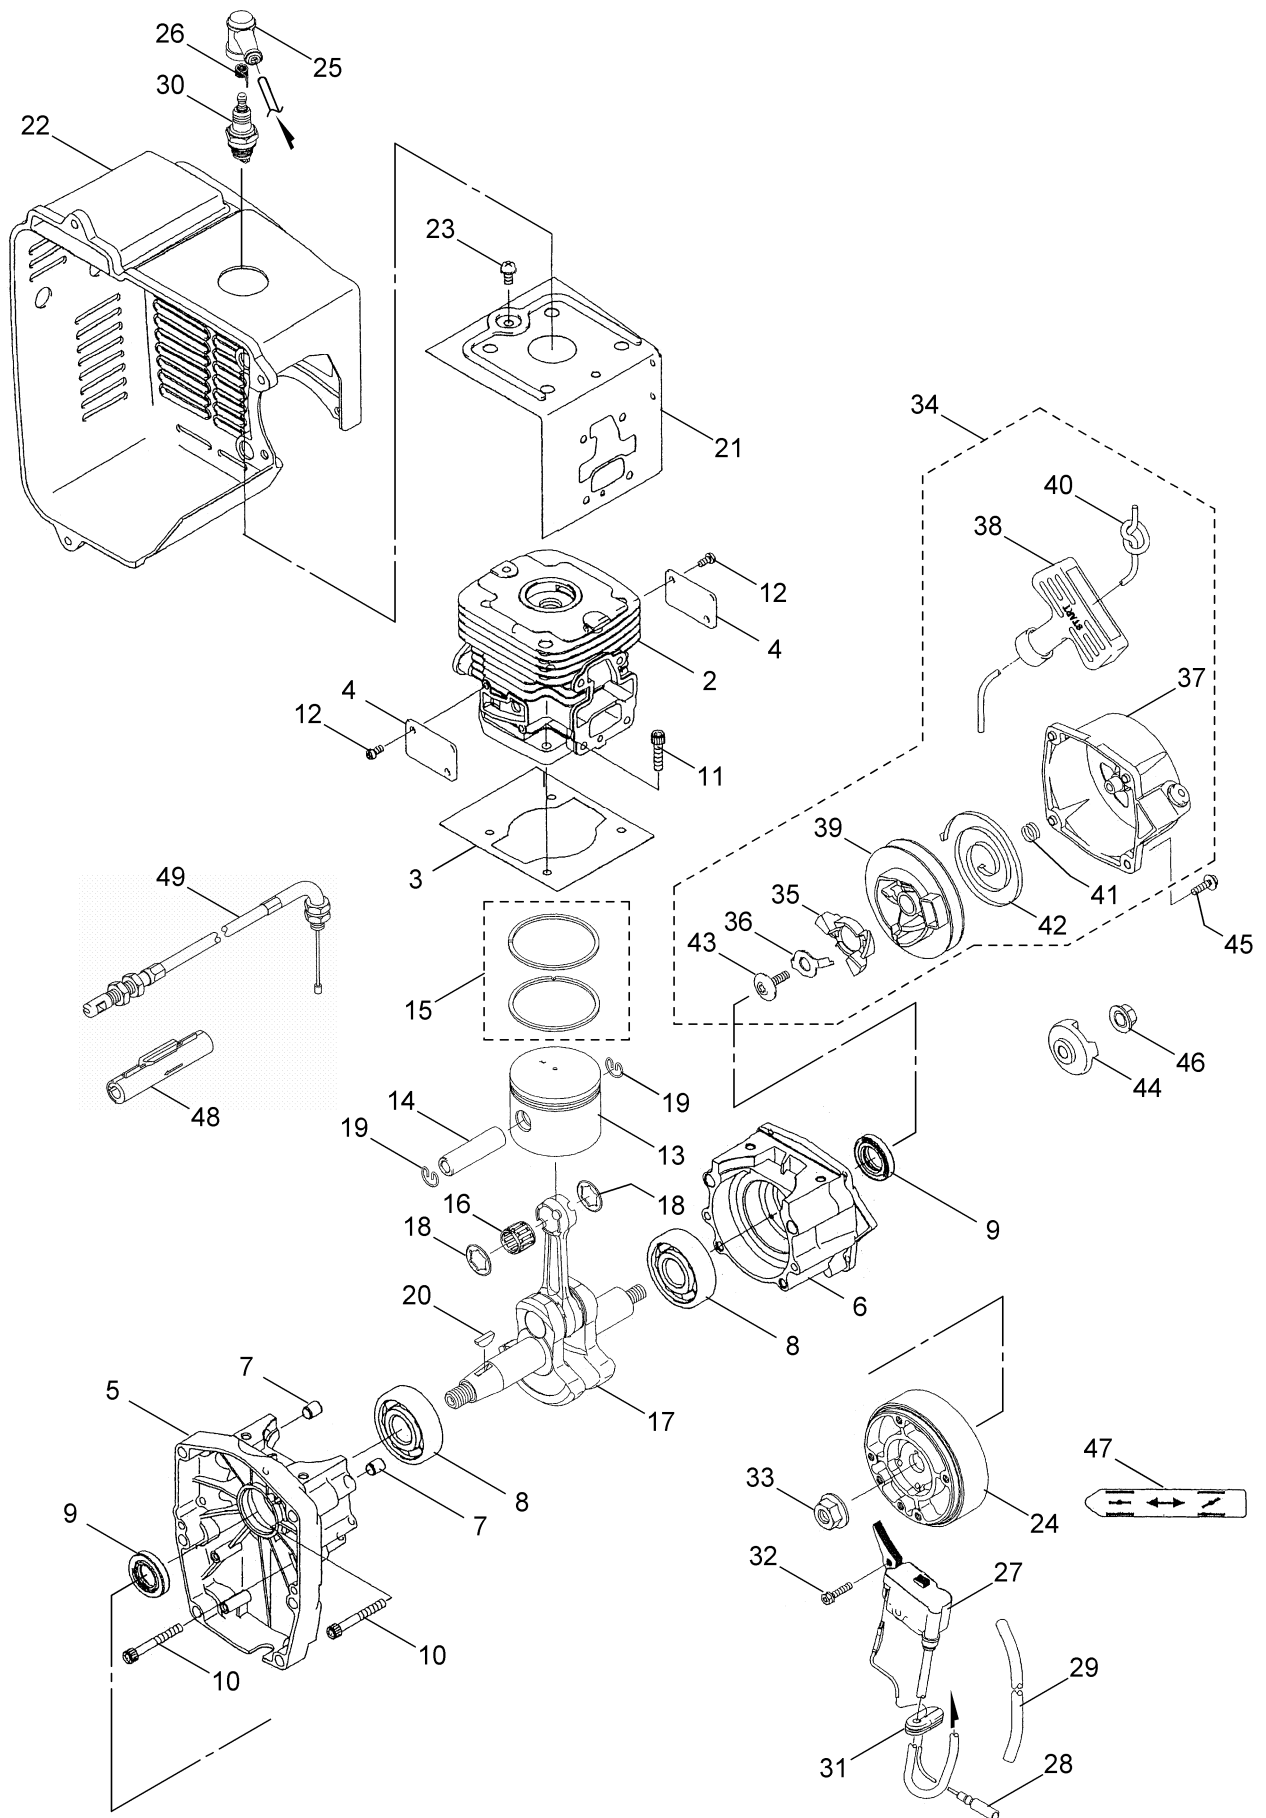

Ref.No.	Parts No.	Parts Name	Q'ty	Remarks
2-1	125939	Engine	1	TK065D-BG21
2-2	649312	Cylinder	1	11005-2157
2-3	649313	Gasket	1	11061-2138
2-4	649314	Plate	2	13271-2258
2-5	649315	Crankcase	1	14080-2055
2-6	649316	Crankcase	1	14080-2056
2-7	573908	Pin	2	92043-1302
2-8	649317	Ball Bearing	2	6303C3 92045-2268
2-9	649318	Oil Seal	2	92049-2258
2-10	649319	Bolt	4	M5x40 120S0540
2-11	649320	Bolt	4	M5x20 120W0520
2-12	943572	Screw	4	M4x8 214B0408
2-13	649321	Piston	1	13001-2163
2-14	649322	Piston Pin	1	13002-2093
2-15	649323	Piston Ring Set	1	13008-6066
2-16	649325	Bearing	1	13033-2063
2-17	649326	Crankshaft Ass'y	1	49119-2223
2-18	649327	Spacer	2	92026-2352
2-19	943307	Snap Ring	2	92033-2058
2-20	071695	Woodruff Key	1	510A3200
2-21	649329	Shroud	1	49089-2607
2-22	400923	Shroud	1	49089-2617
2-23	996258	Screw	1	M5x10 241B0510
2-24	649330	Flywheel	1	21050-2308
2-25	591532	Spark Plug Cap	1	21130-2056
2-26	591533	Terminal	1	21169-2051
2-27	400924	Ignition Coil Ass'y	1	21171-2247
2-28	649332	Lead Wire	1	26011-2379
2-29	998411	Tube	1	6x7.4x300L 92059-2233
2-30	649333	Spark Plug	1	BPMR7A 92070-2113
2-31	649334	Grommet	1	92071-2164
2-32	649335	Bolt	2	4x20 92153-2079
2-33	649336	Nut	1	M10 92210-1325
2-34	649375	Recoil Starter	1	Incl.35-43 49088-2549
2-35	649370	Pawl	1	13165-2101
2-36	649371	Retainer	1	14020-2113
2-37	649372	Case	1	32099-2400
2-38	649373	Grip	1	46075-2156
2-39	649376	Reel	1	59101-2117
2-40	649377	Rope	1	3.5x1000 59106-2174
2-41	649378	Spring	1	92145-2142
2-42	649379	Recoil Spring	1	92145-2143
2-43	649380	Screw	1	92172-2083
2-44	649374	Starting Pulley	1	49080-2198
2-45	624845	Screw	4	M4x16 92009-2386

2. MD180DX (CE) ENGINE CYLINDER, CRANKCASE