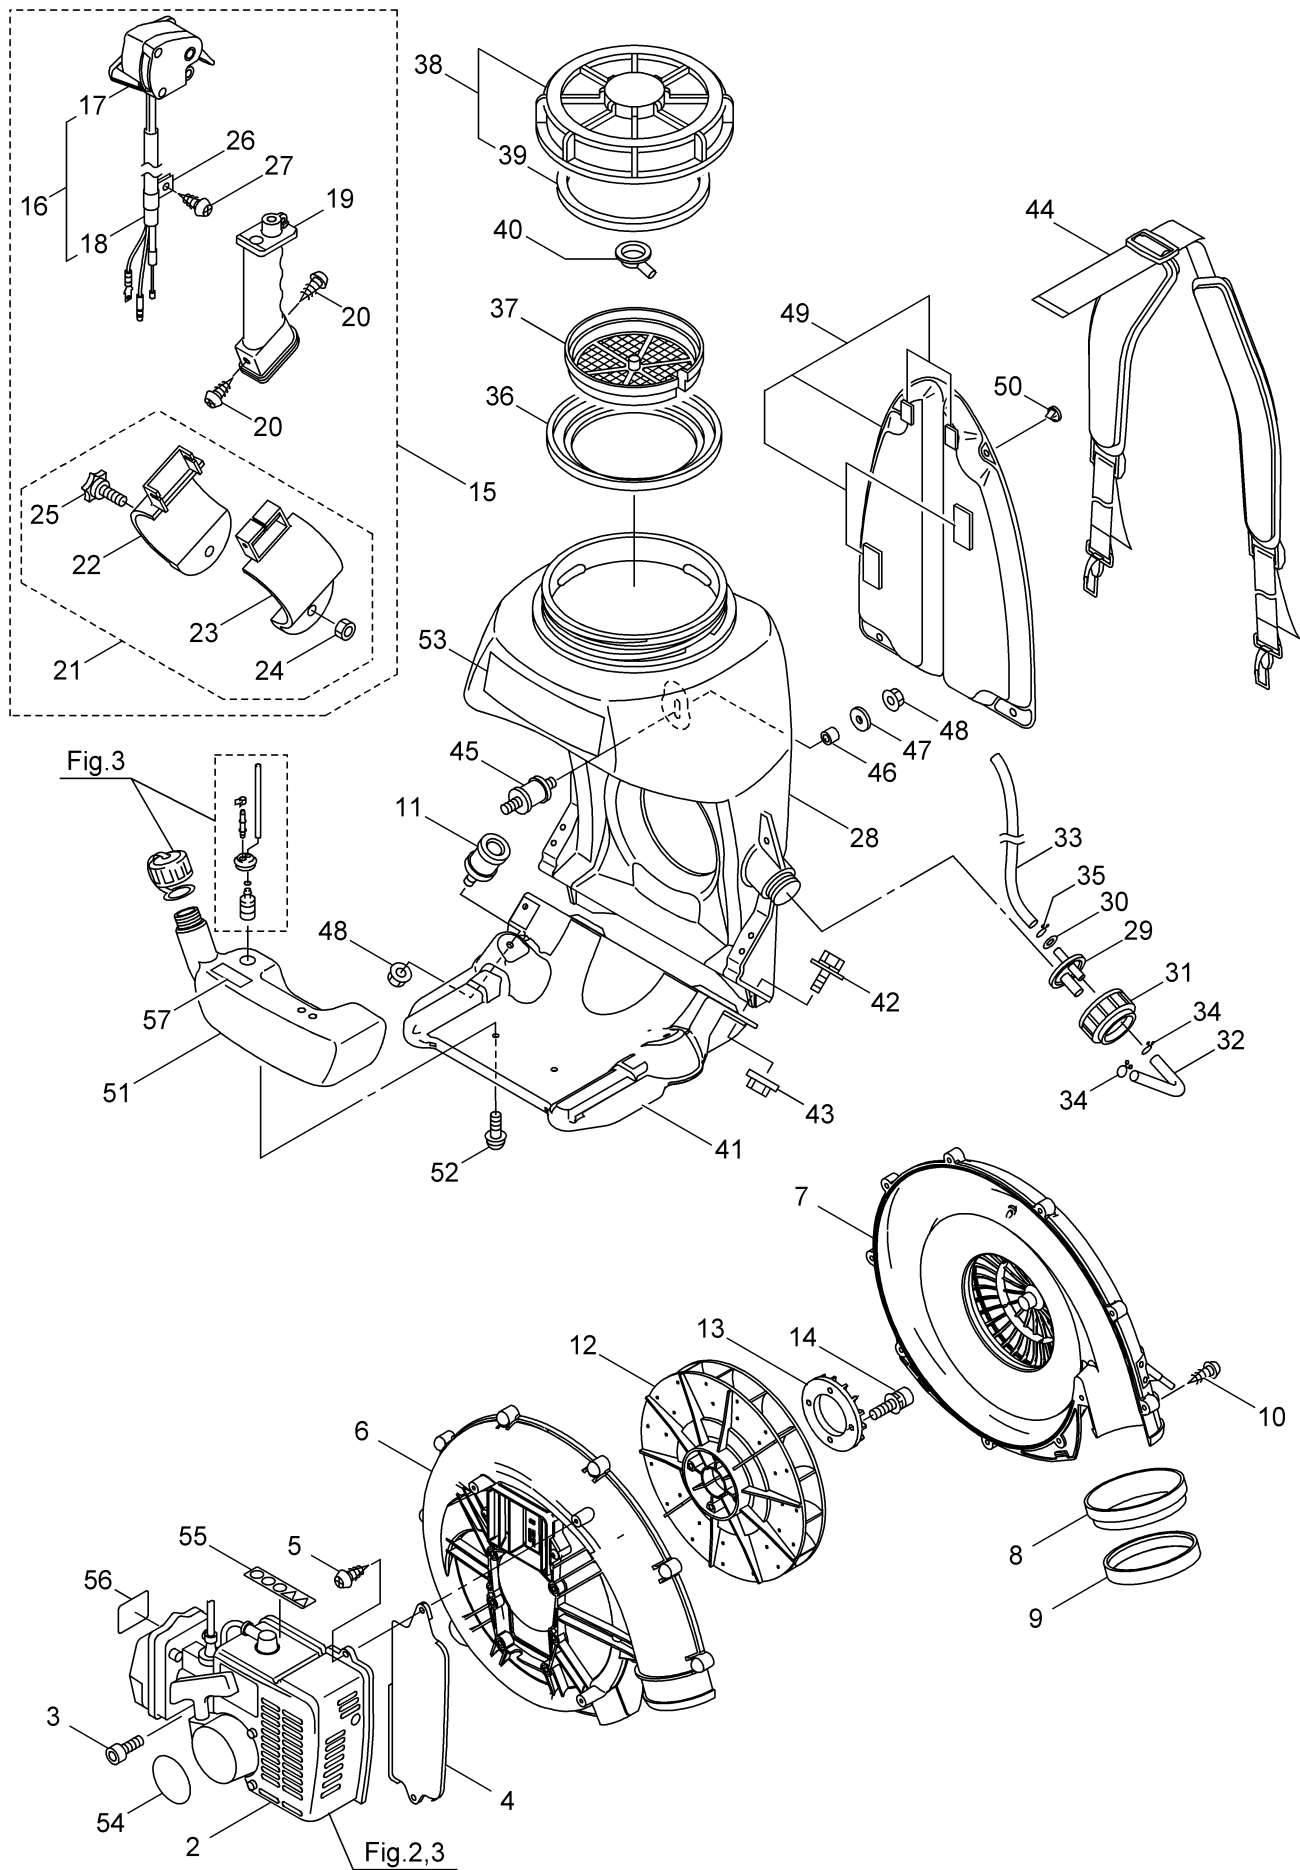

PARTS LIST

MD180DX (CE)

CONTENTS

1. FRAME & BLOWER	1 ~ 4
2. ENGINE (CYLINDER, CRANKCASE)	5 ~ 8
3. ENGINE (CARBURETOR, MUFFLER)	9 ~ 12
4. ACCESSORIES	13 ~ 14

2008.04

MARUYAMA

P/N. 522562

1. MD180DX (CE) FRAME & BLOWER

522562-01

Ref.No.	Parts No.	Parts Name	Q'ty	Remarks
1-1	352685	MD180DX(CE)	1	PD180DXCE
1-2	125939	Engine	1	TK065D-BG21
1-3	125588	Bolt	6	M6X30
1-4	125404	Gasket	1	TK65
1-5	124971	Tapping Screw	3	M5X16
1-6	125405	Fan Case (E)	1	
1-7	127718	Fan Case (S)	1	
1-8	119160	Collar	1	
1-9	119161	Band	1	
1-10	089538	Tapping Screw	10	M5X25
1-11	120615	Buffer	2	
1-12	127897	Fan	1	
1-13	127875	Ring	1	
1-14	126897	Bolt	4	M5X35(W12XT2)
1-15	126327	Throttle, Ass'y	1	Incl.16-25
1-16	126729	Throttle Lever, Ass'y	1	Incl.17,18
1-17	125756	Throttle, Ass'y	1	
1-18	126734	Throttle Wire, Ass'y	1	
1-19	118811	Knob	1	
1-20	127297	Tapping Screw	2	M5X20
1-21	122609	Band	1	Incl.22-25
1-22	122414	Band (A)	1	
1-23	122416	Band (B)	1	
1-24	127298	Nut	1	M6
1-25	127299	Knob Bolt	1	M6X30L
1-26	126049	Clamp	1	
1-27	127300	Screw	1	M5X18
1-28	127723	Chemical Tank	1	
1-29	127729	Joint	1	
1-30	108629	Packing	1	
1-31	127810	Cap	1	
1-32	127798	Hose	1	6X9X150L
1-33	127727	Hose	1	6X9X600L
1-34	112530	Band	2	
1-35	127631	Clamp	1	
1-36	101834	Cover	1	
1-37	022410	Strainer, ass'y	1	
1-38	128351	Cap, Chemical Tank	1	Incl.39
1-39	103194	Packing	1	190X210XT10
1-40	101915	Inner Cap	1	
1-41	125765	Backpack Frame B	1	
1-42	127301	Bolt	4	M6X20(SM)
1-43	127228	Nut	4	M6
1-44	125432	Shoulder Strap Ass'y	1	
1-45	101877	Buffer	1	