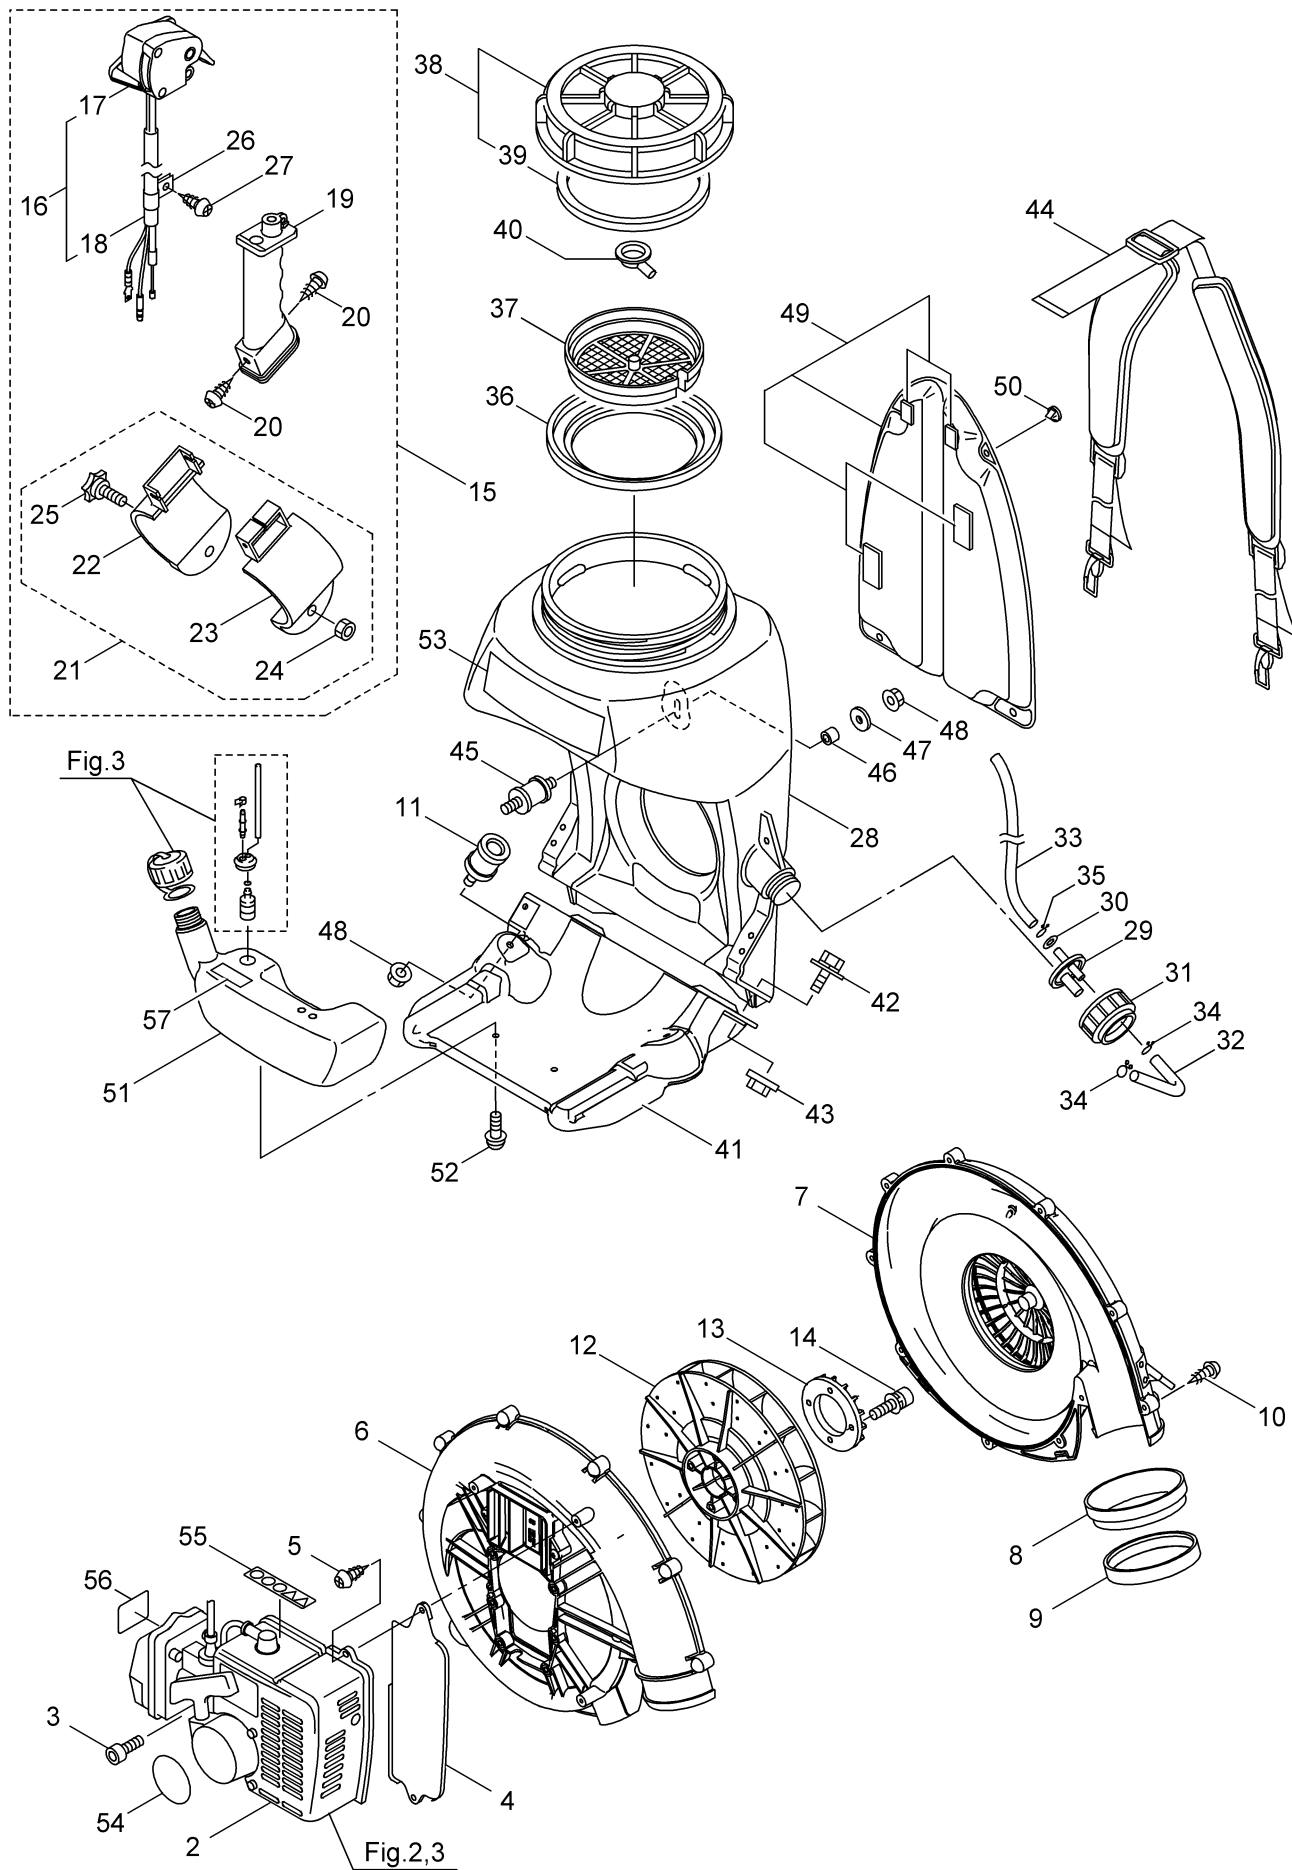

1. MD180DX (CE) FRAME & BLOWER

Ref.No.	Parts No.	Parts Name	Q'ty	Remarks
1-46	120616	Collar	1	M6
1-47	120617	Packing	1	
1-48	127228	Nut	3	
1-49	127731	Cushion Pad	1	
1-50	100749	Fastener	2	
1-51	127707	Fuel Tank	1	M5X14(W16XT1.6) MD180DX MARUYAMA(70) CE
1-52	125561	Screw	2	
1-53	127733	Label	1	
1-54	267144	Label	1	
1-55	266959	Label	1	
1-56	125747	Label	1	
1-57	121132	Label	1