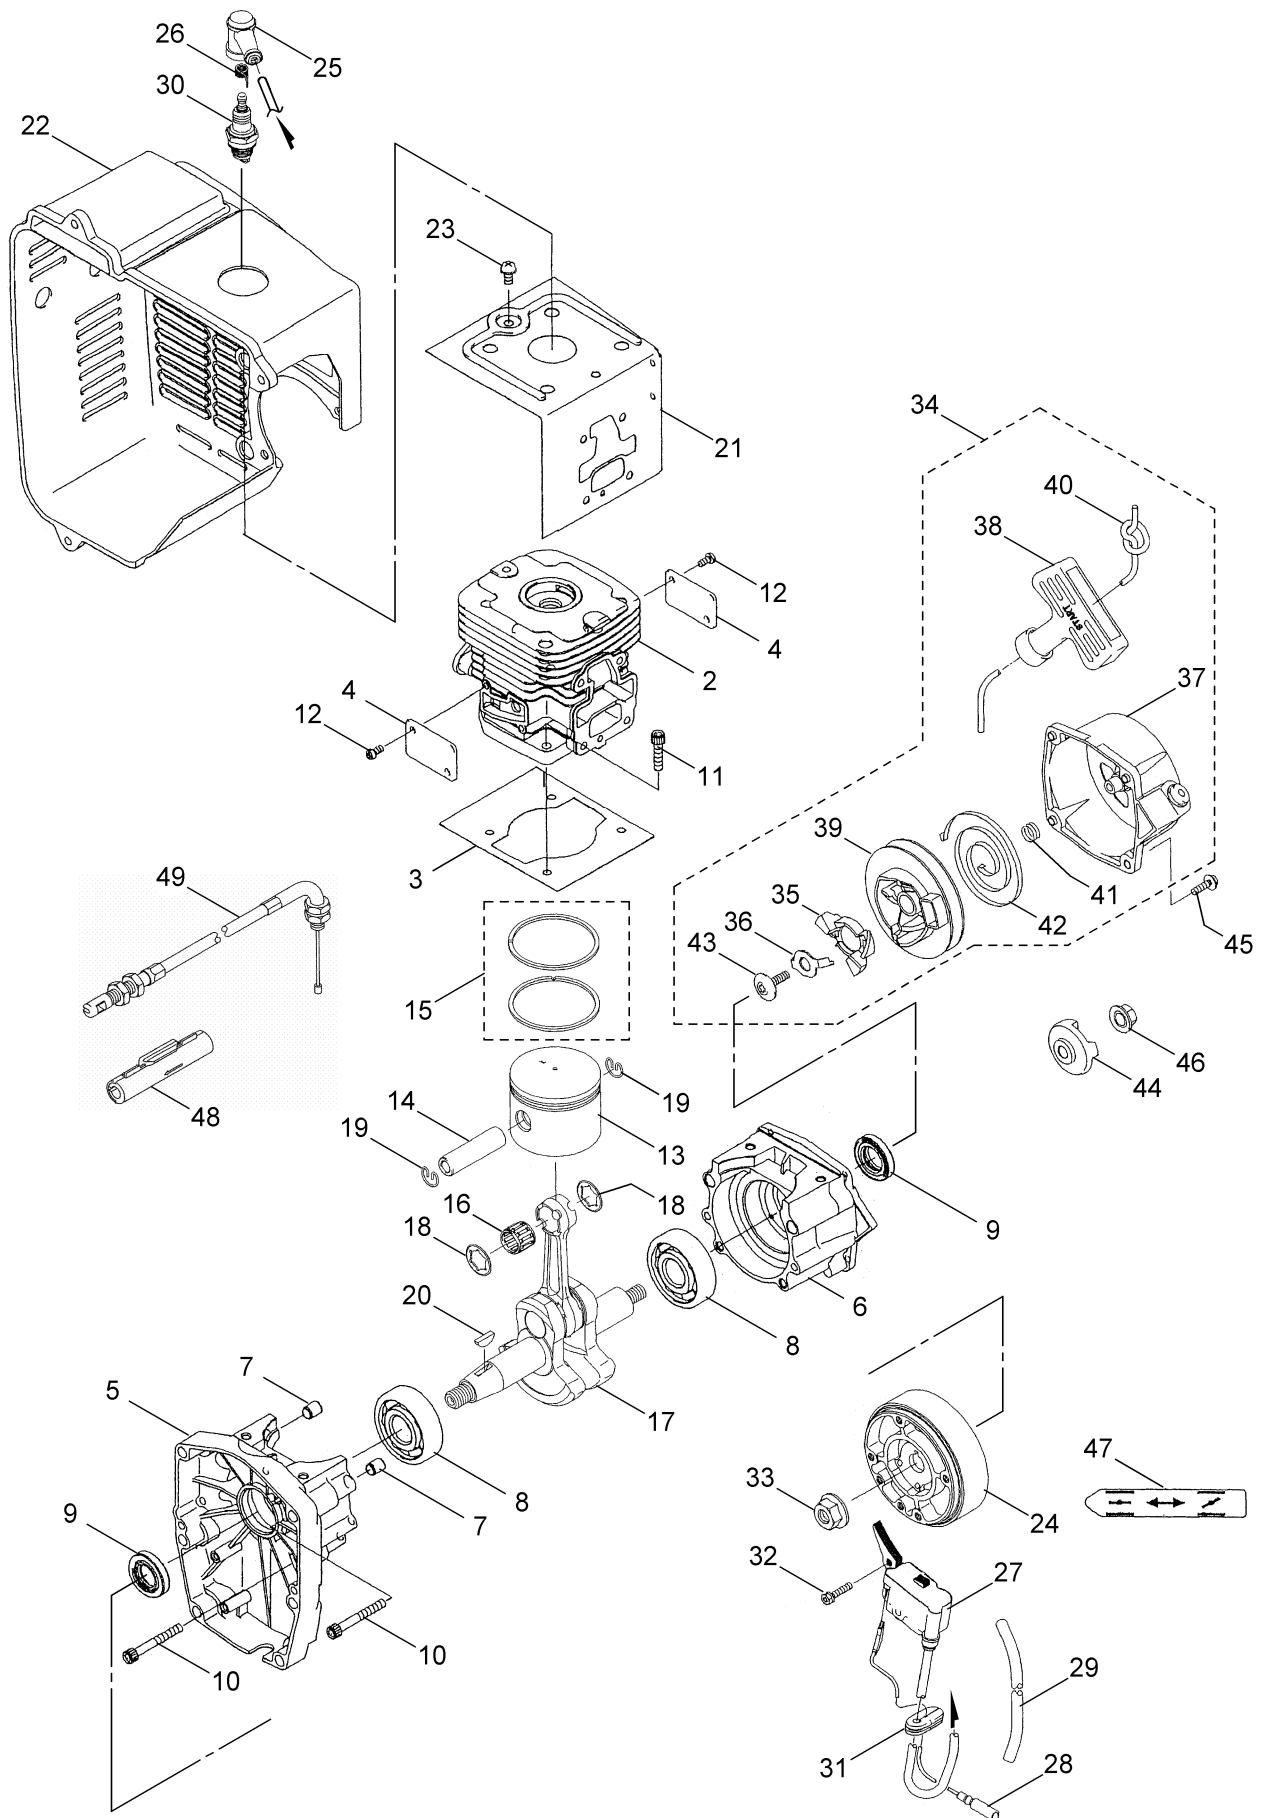

2. MD180DX (CE) ENGINE CYLINDER, CRANKCASE

Ref.No.	Parts No.	Parts Name	Q'ty	Remarks
2-1	125939	Engine	1	TK065D-BG21
2-2	649312	Cylinder	1	11005-2157
2-3	649313	Gasket	1	11061-2138
2-4	649314	Plate	2	13271-2258
2-5	649315	Crankcase	1	14080-2055
2-6	649316	Crankcase	1	14080-2056
2-7	573908	Pin	2	92043-1302
2-8	649317	Ball Bearing	2	6303C3 92045-2268
2-9	649318	Oil Seal	2	92049-2258
2-10	649319	Bolt	4	M5x40 120S0540
2-11	649320	Bolt	4	M5x20 120W0520
2-12	943572	Screw	4	M4x8 214B0408
2-13	649321	Piston	1	13001-2163
2-14	649322	Piston Pin	1	13002-2093
2-15	649323	Piston Ring Set	1	13008-6066
2-16	649325	Bearing	1	13033-2063
2-17	649326	Crankshaft Ass'y	1	49119-2223
2-18	649327	Spacer	2	92026-2352
2-19	943307	Snap Ring	2	92033-2058
2-20	071695	Woodruff Key	1	510A3200
2-21	649329	Shroud	1	49089-2607
2-22	400923	Shroud	1	49089-2617
2-23	996258	Screw	1	M5x10 241B0510
2-24	649330	Flywheel	1	21050-2308
2-25	591532	Spark Plug Cap	1	21130-2056
2-26	591533	Terminal	1	21169-2051
2-27	400924	Ignition Coil Ass'y	1	21171-2247
2-28	649332	Lead Wire	1	26011-2379
2-29	998411	Tube	1	6x7.4x300L 92059-2233
2-30	649333	Spark Plug	1	BPMR7A 92070-2113
2-31	649334	Grommet	1	92071-2164
2-32	649335	Bolt	2	4x20 92153-2079
2-33	649336	Nut	1	M10 92210-1325
2-34	649375	Recoil Starter	1	Incl.35-43 49088-2549
2-35	649370	Pawl	1	13165-2101
2-36	649371	Retainer	1	14020-2113
2-37	649372	Case	1	32099-2400
2-38	649373	Grip	1	46075-2156
2-39	649376	Reel	1	59101-2117
2-40	649377	Rope	1	3.5x1000 59106-2174
2-41	649378	Spring	1	92145-2142
2-42	649379	Recoil Spring	1	92145-2143
2-43	649380	Screw	1	92172-2083
2-44	649374	Starting Pulley	1	49080-2198
2-45	624845	Screw	4	M4x16 92009-2386