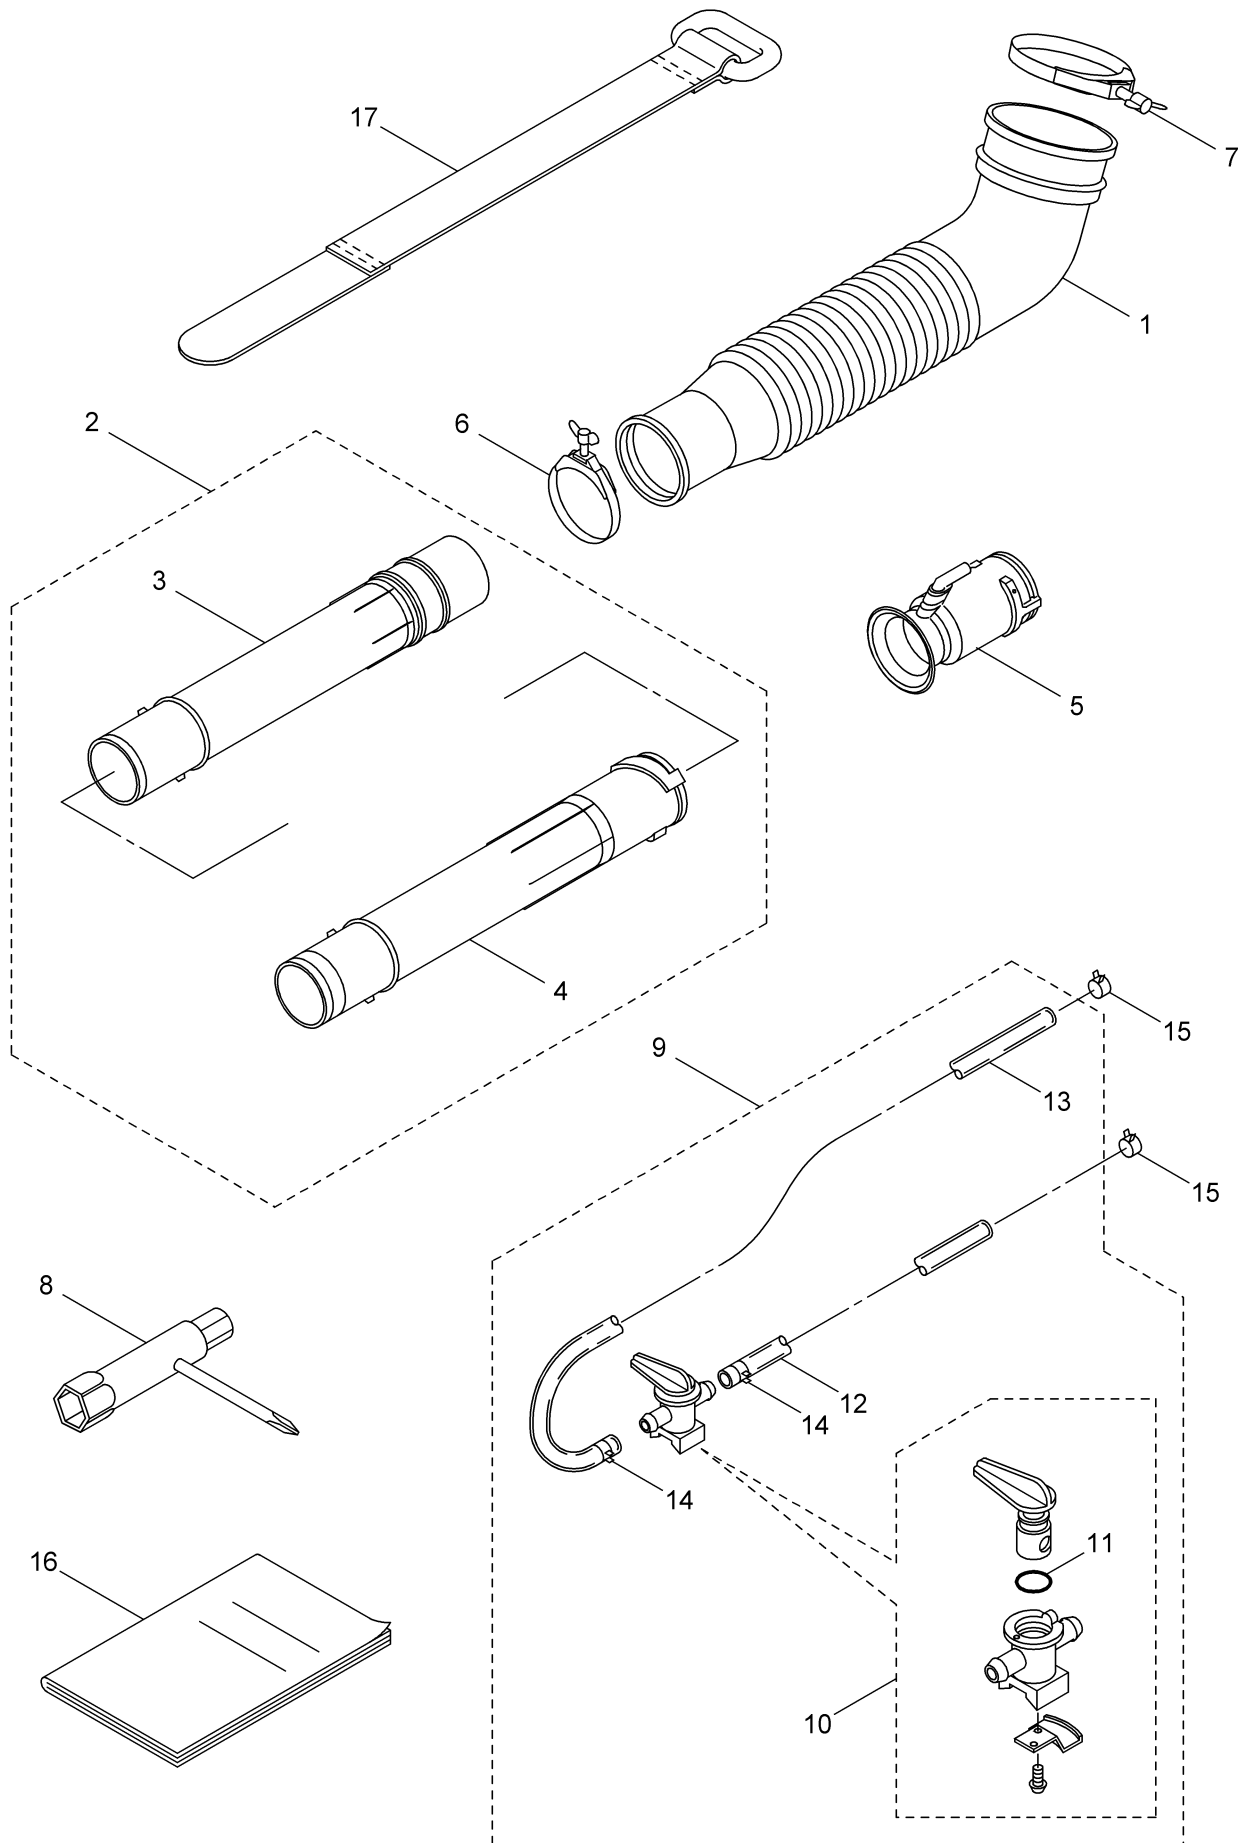

4. MD180DX (CE) ACCESSORIES

Ref.No.	Parts No.	Parts Name	Q'ty	Remarks
4-1	123413	Flexible Pipe	1	
4-2	127724	Flexible Pipe	1	Incl.3,4
4-3	122395	Swivel Pipe	1	
4-4	122400	Straight Pipe	1	510L
4-5	127710	Mist Nozzle Ass'y	1	
4-6	128188	Wire Clamp	1	#85
4-7	128189	Wire Clamp	1	#105
4-8	127099	Box Spanner	1	
4-9	128220	Mist Hose Ass'y	1	Incl.10-14
4-10	101872	Mist Cock Ass'y	1	Incl.11
4-11	019285	O-Ring	1	P11
4-12	102324	Vinyl Hose	1	9X12X780
4-13	024410	Vinyl Hose	1	9X12X700
4-14	043972	Hose Band	2	125-06-00
4-15	043972	Hose Band	2	125-06-00
4-16	128221	Instruction Manual	1	
4-17	127720	Band	2