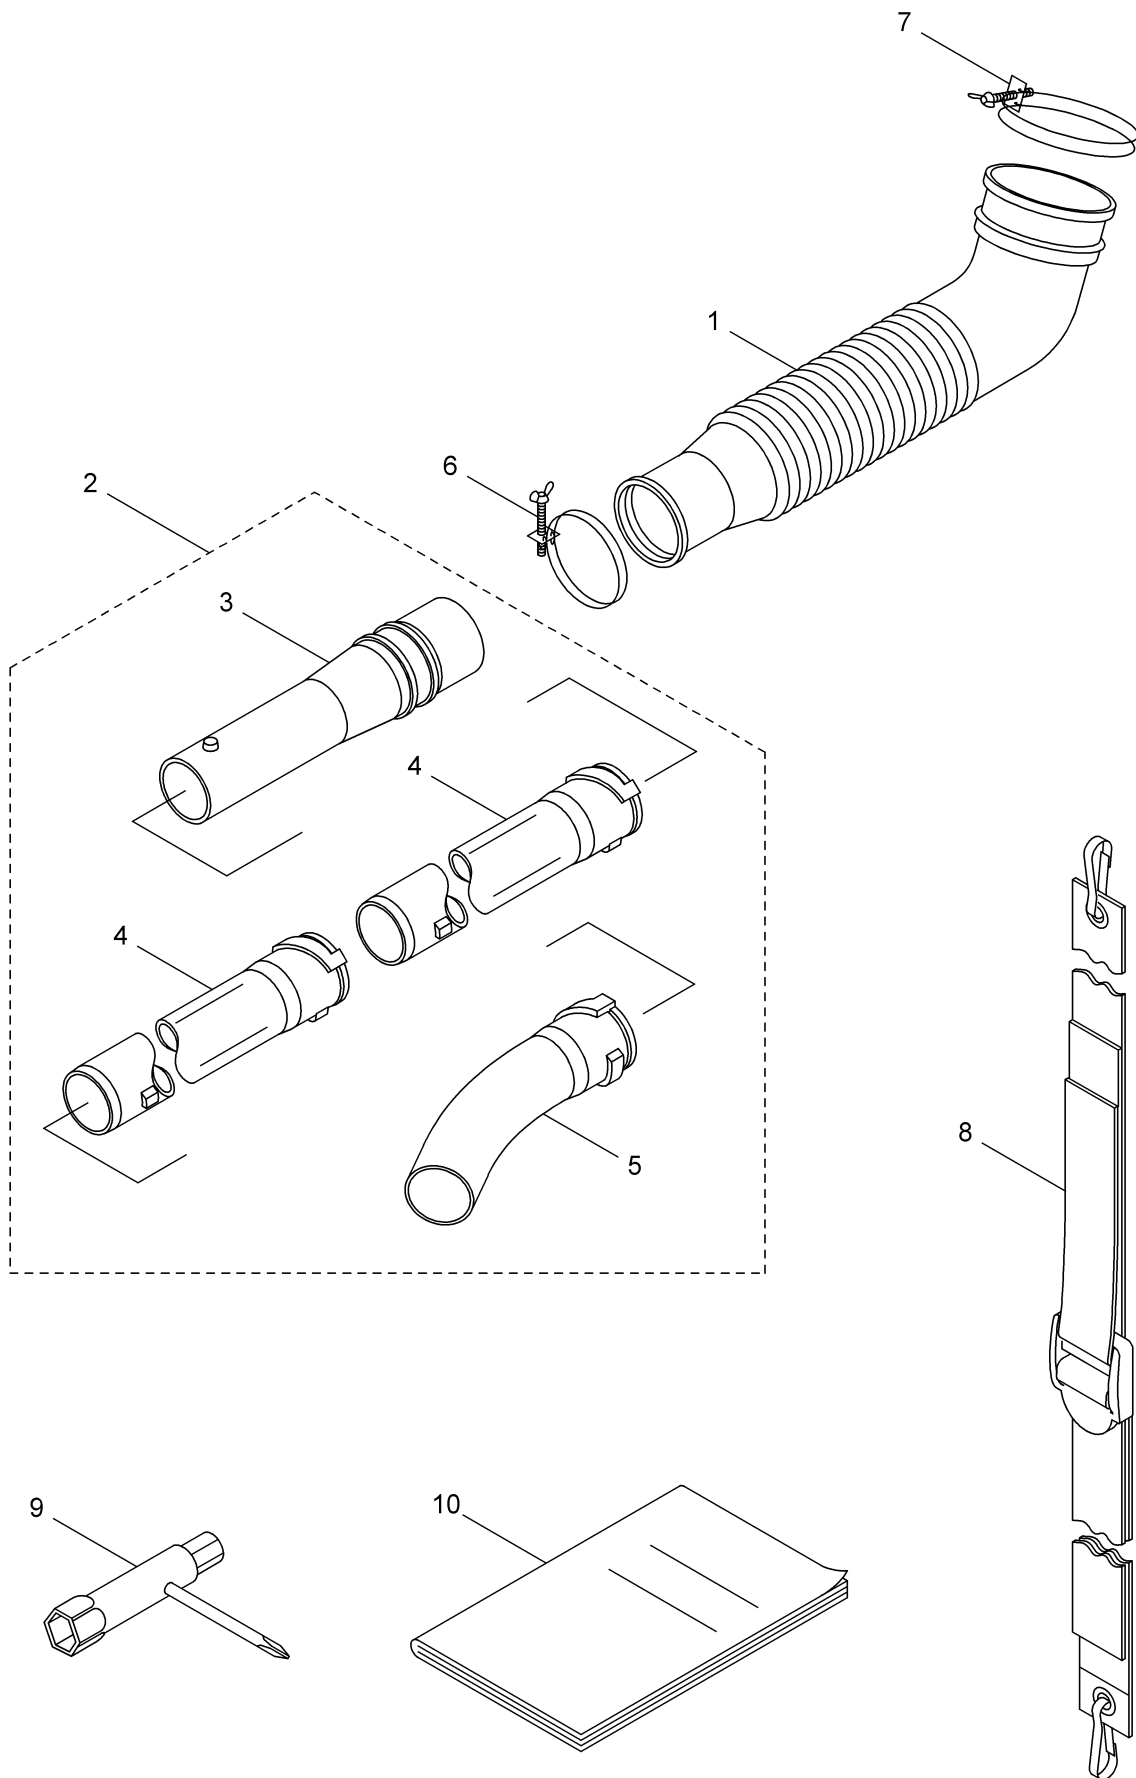

4. BL5100SP (CE) ACCESSORIES

Ref.No.	Parts No.	Parts Name	Q'ty	Remarks
4-1	119186	Flexible Pipe	1	Incl.3-5 370L
4-2	121238	Pipe, Ass'y	1	
4-3	121242	Flexible Pipe	1	
4-4	121243	Straight Blow Pipe	2	
4-5	121244	Pipe	1	
4-6	125645	Wire Clamp	1	13X19X(+)
4-7	125647	Wire Clamp	1	
4-8	125439	Belt, Ass'y	1	
4-9	210418	Box Spanner	1	
4-10	125942	Instruction Manual	1