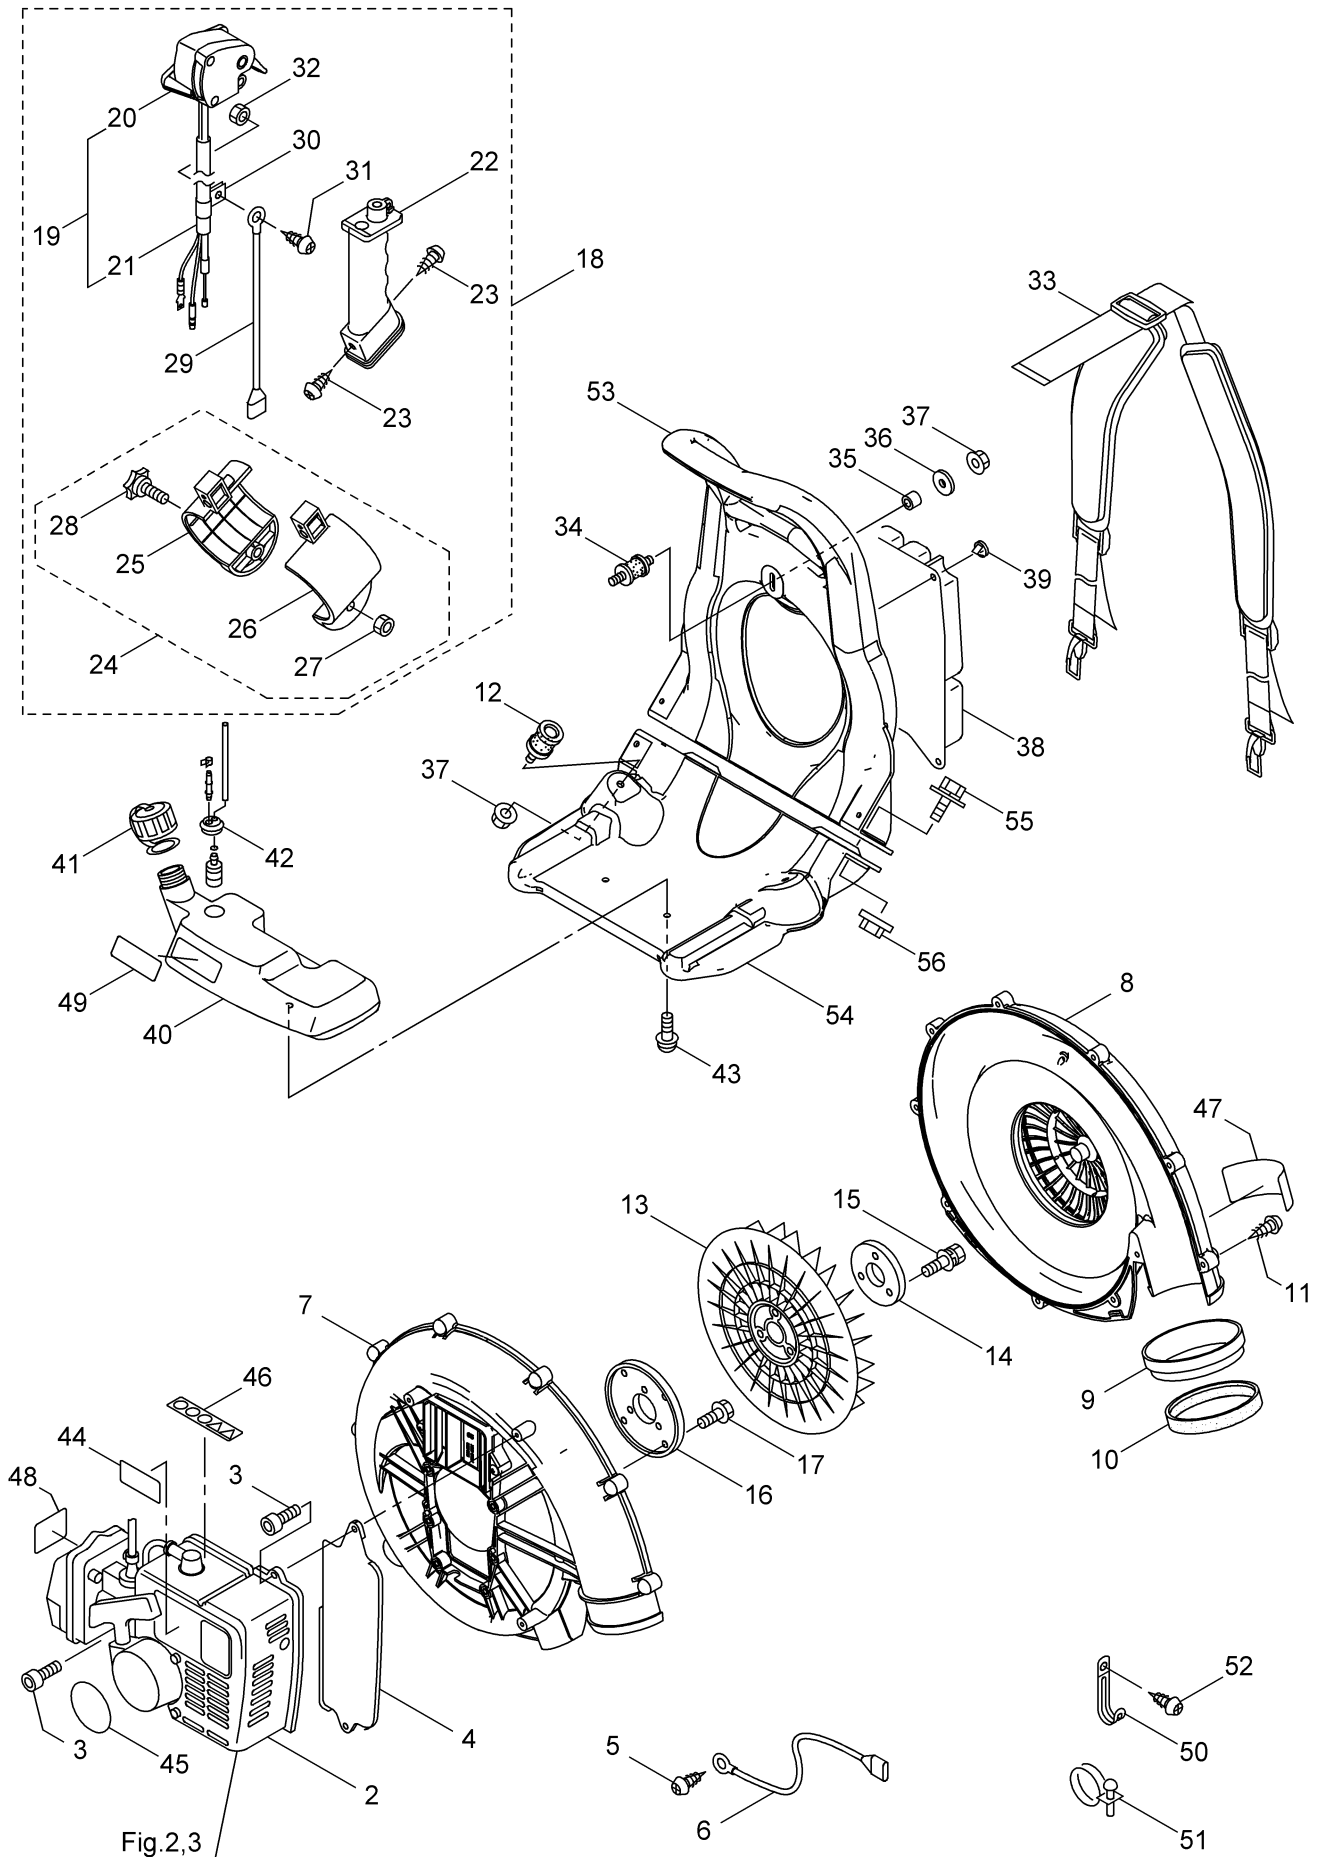

PARTS LIST

BL5100SP (CE)

CONTENTS

1. FRAME & BLOWER	1 ~ 4
2. ENGINE (CYLINDER, CRANKCASE)	5 ~ 8
3. ENGINE (CARBURETOR, MUFFLER)	9 ~ 12
4. ACCESSORIES	13 ~ 14

2006.03

P/N. 522173

1. BL5100SP (CE) FRAME & BLOWER

2. BL5100SP (CE) ENGINE CYLINDER, CRANKCASE

Ref.No.	Parts No.	Parts Name	Q'ty	Remarks
2-1	126261	Engine	1	TK045D-AG21
2-2	649683	Cylinder	1	11005-2156
2-3	649684	Gasket	1	11061-2148
2-4	649685	Plate	2	13271-2250
2-5	649686	Crankcase	1	14080-2057
2-6	649687	Crankcase	1	14080-2058
2-7	573908	Pin	2	92043-1302
2-8	649688	Ball Bearing	2	92045-2269
2-9	649689	Oil Seal	2	92049-2259
2-10	649320	Bolt	4	M5x20 120W0520
2-11	943572	Screw	4	M4x8 214B0408
2-12	944778	Screw	4	M5x40 234B0540
2-13	649690	Piston	1	13001-2164
2-14	649691	Piston Pin	1	13002-2094
2-15	649692	Piston Ring Set	1	13008-6067
2-16	649693	Bearing	1	13033-2059
2-17	649694	Crankshaft Ass'y	1	49119-2224
2-18	649327	Spacer	2	92026-2352
2-19	943307	Snap Ring	2	92033-2058
2-20	649695	Shroud	1	49089-2612
2-21	400913	Shroud	1	49089-2618
2-22	996258	Screw	1	M5x10 241B0510
2-23	649697	Flywheel	1	21050-2310
2-24	591532	Spark Plug Cap	1	21130-2056
2-25	591533	Terminal	1	21169-2051
2-26	400914	Ignition Coil Ass'y	1	21171-2248
2-27	649332	Lead Wire	1	26011-2379
2-28	998411	Tube	1	6x7.4x300L 92059-2233
2-29	649333	Spark Plug	1	BPMR7A 92070-2113
2-30	649334	Grommet	1	92071-2164
2-31	649335	Bolt	2	4x20 92153-2079
2-32	649336	Nut	1	M10 92210-1325
2-33	071695	Woodruff Key	1	510A3200
2-34	400921	Recoil Starter	1	Incl.35-44 49088-2557
2-35	649370	Pawl	1	13165-2101
2-36	400919	Plate	1	13183-2007
2-37	649371	Retainer	1	14020-2113
2-38	649372	Case	1	32099-2400
2-39	400920	Grip	1	46075-2157
2-40	649376	Reel	1	59101-2117
2-41	649377	Rope	1	3.5x1000 59106-2174
2-42	649378	Spring	1	92145-2142
2-43	400922	Spring	1	92145-2159
2-44	649380	Screw	1	92172-2083
2-45	649374	Starting Pulley	1	49080-2198