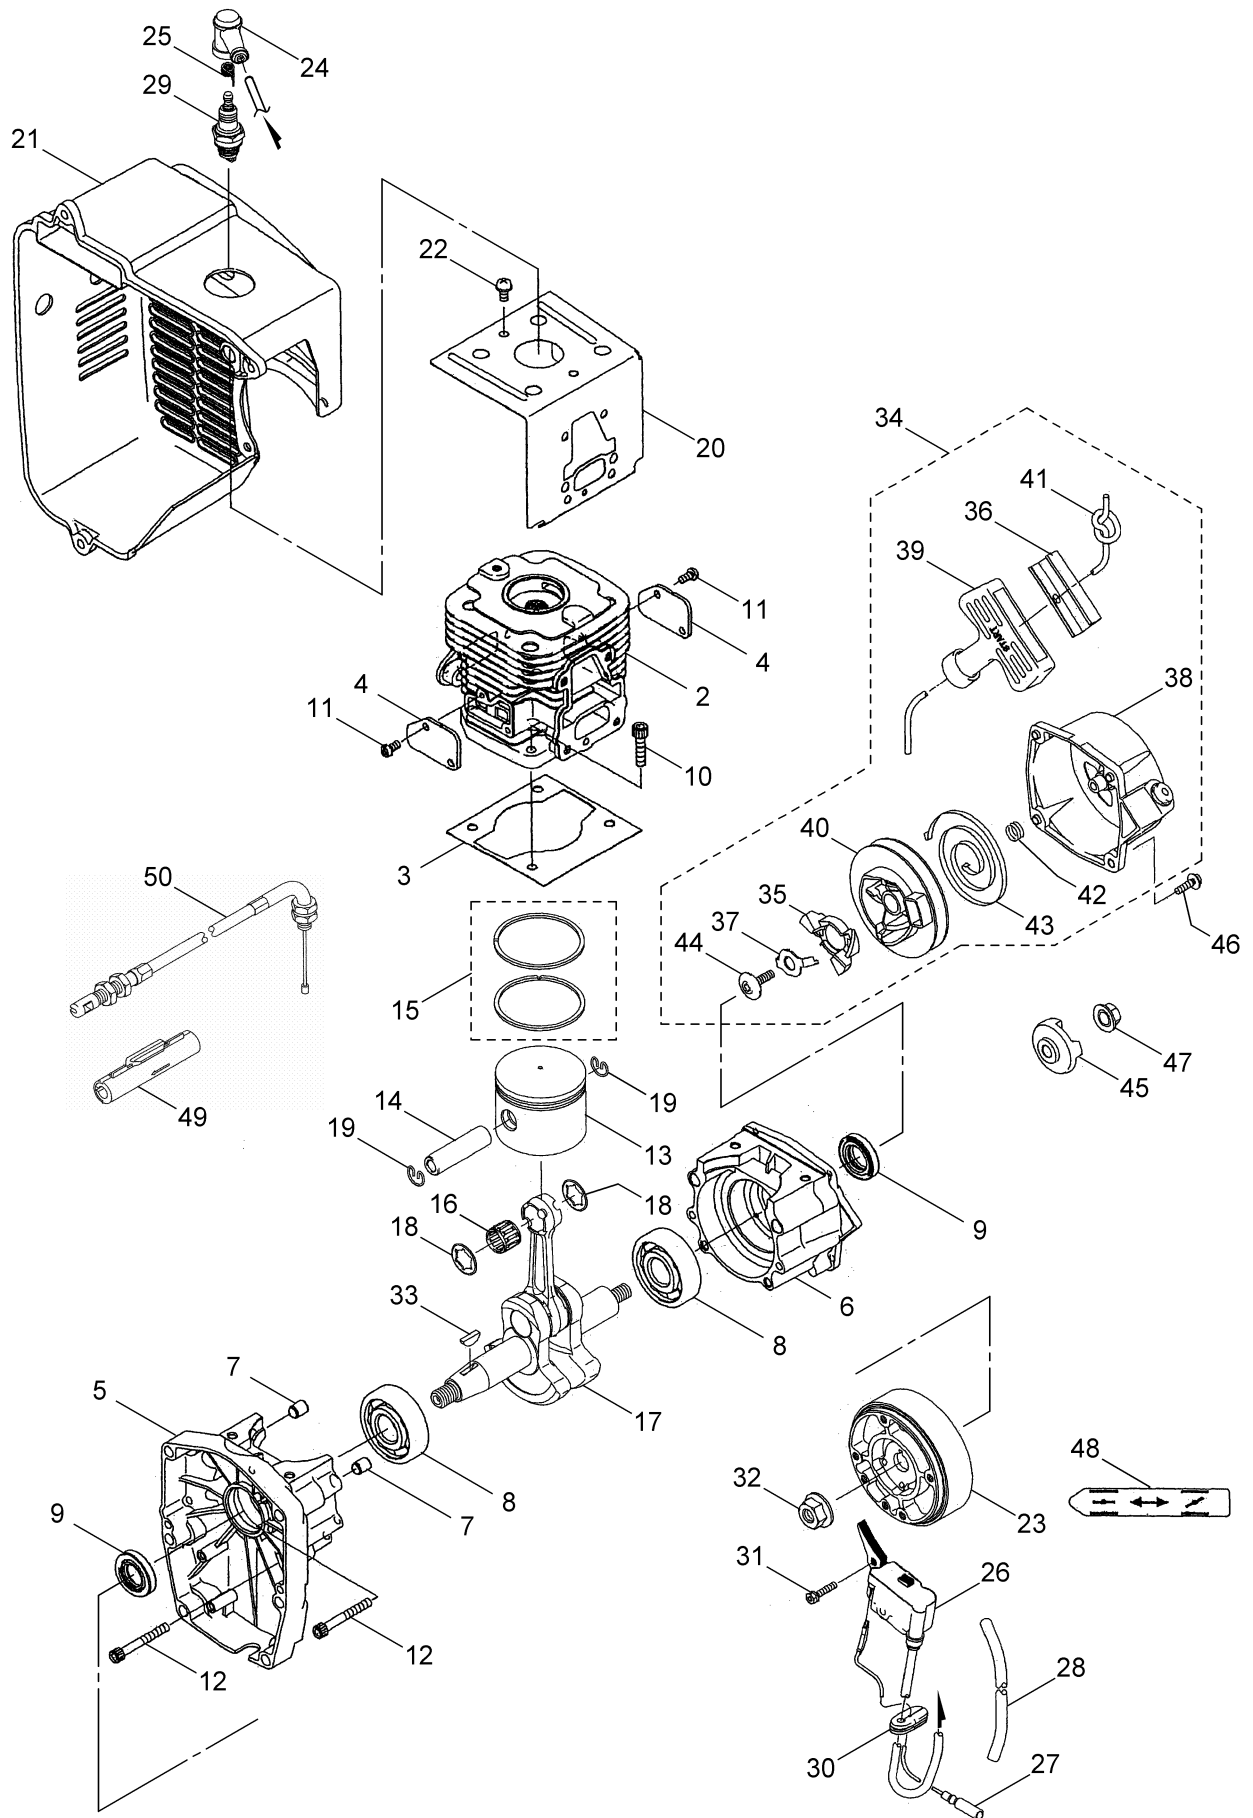

2. BL5100SP (CE) ENGINE CYLINDER, CRANKCASE

Ref.No.	Parts No.	Parts Name	Q'ty	Remarks
2-1	126261	Engine	1	TK045D-AG21
2-2	649683	Cylinder	1	11005-2156
2-3	649684	Gasket	1	11061-2148
2-4	649685	Plate	2	13271-2250
2-5	649686	Crankcase	1	14080-2057
2-6	649687	Crankcase	1	14080-2058
2-7	573908	Pin	2	92043-1302
2-8	649688	Ball Bearing	2	92045-2269
2-9	649689	Oil Seal	2	92049-2259
2-10	649320	Bolt	4	M5x20 120W0520
2-11	943572	Screw	4	M4x8 214B0408
2-12	944778	Screw	4	M5x40 234B0540
2-13	649690	Piston	1	13001-2164
2-14	649691	Piston Pin	1	13002-2094
2-15	649692	Piston Ring Set	1	13008-6067
2-16	649693	Bearing	1	13033-2059
2-17	649694	Crankshaft Ass'y	1	49119-2224
2-18	649327	Spacer	2	92026-2352
2-19	943307	Snap Ring	2	92033-2058
2-20	649695	Shroud	1	49089-2612
2-21	400913	Shroud	1	49089-2618
2-22	996258	Screw	1	M5x10 241B0510
2-23	649697	Flywheel	1	21050-2310
2-24	591532	Spark Plug Cap	1	21130-2056
2-25	591533	Terminal	1	21169-2051
2-26	400914	Ignition Coil Ass'y	1	21171-2248
2-27	649332	Lead Wire	1	26011-2379
2-28	998411	Tube	1	6x7.4x300L 92059-2233
2-29	649333	Spark Plug	1	BPMR7A 92070-2113
2-30	649334	Grommet	1	92071-2164
2-31	649335	Bolt	2	4x20 92153-2079
2-32	649336	Nut	1	M10 92210-1325
2-33	071695	Woodruff Key	1	510A3200
2-34	400921	Recoil Starter	1	Incl.35-44 49088-2557
2-35	649370	Pawl	1	13165-2101
2-36	400919	Plate	1	13183-2007
2-37	649371	Retainer	1	14020-2113
2-38	649372	Case	1	32099-2400
2-39	400920	Grip	1	46075-2157
2-40	649376	Reel	1	59101-2117
2-41	649377	Rope	1	3.5x1000 59106-2174
2-42	649378	Spring	1	92145-2142
2-43	400922	Spring	1	92145-2159
2-44	649380	Screw	1	92172-2083
2-45	649374	Starting Pulley	1	49080-2198