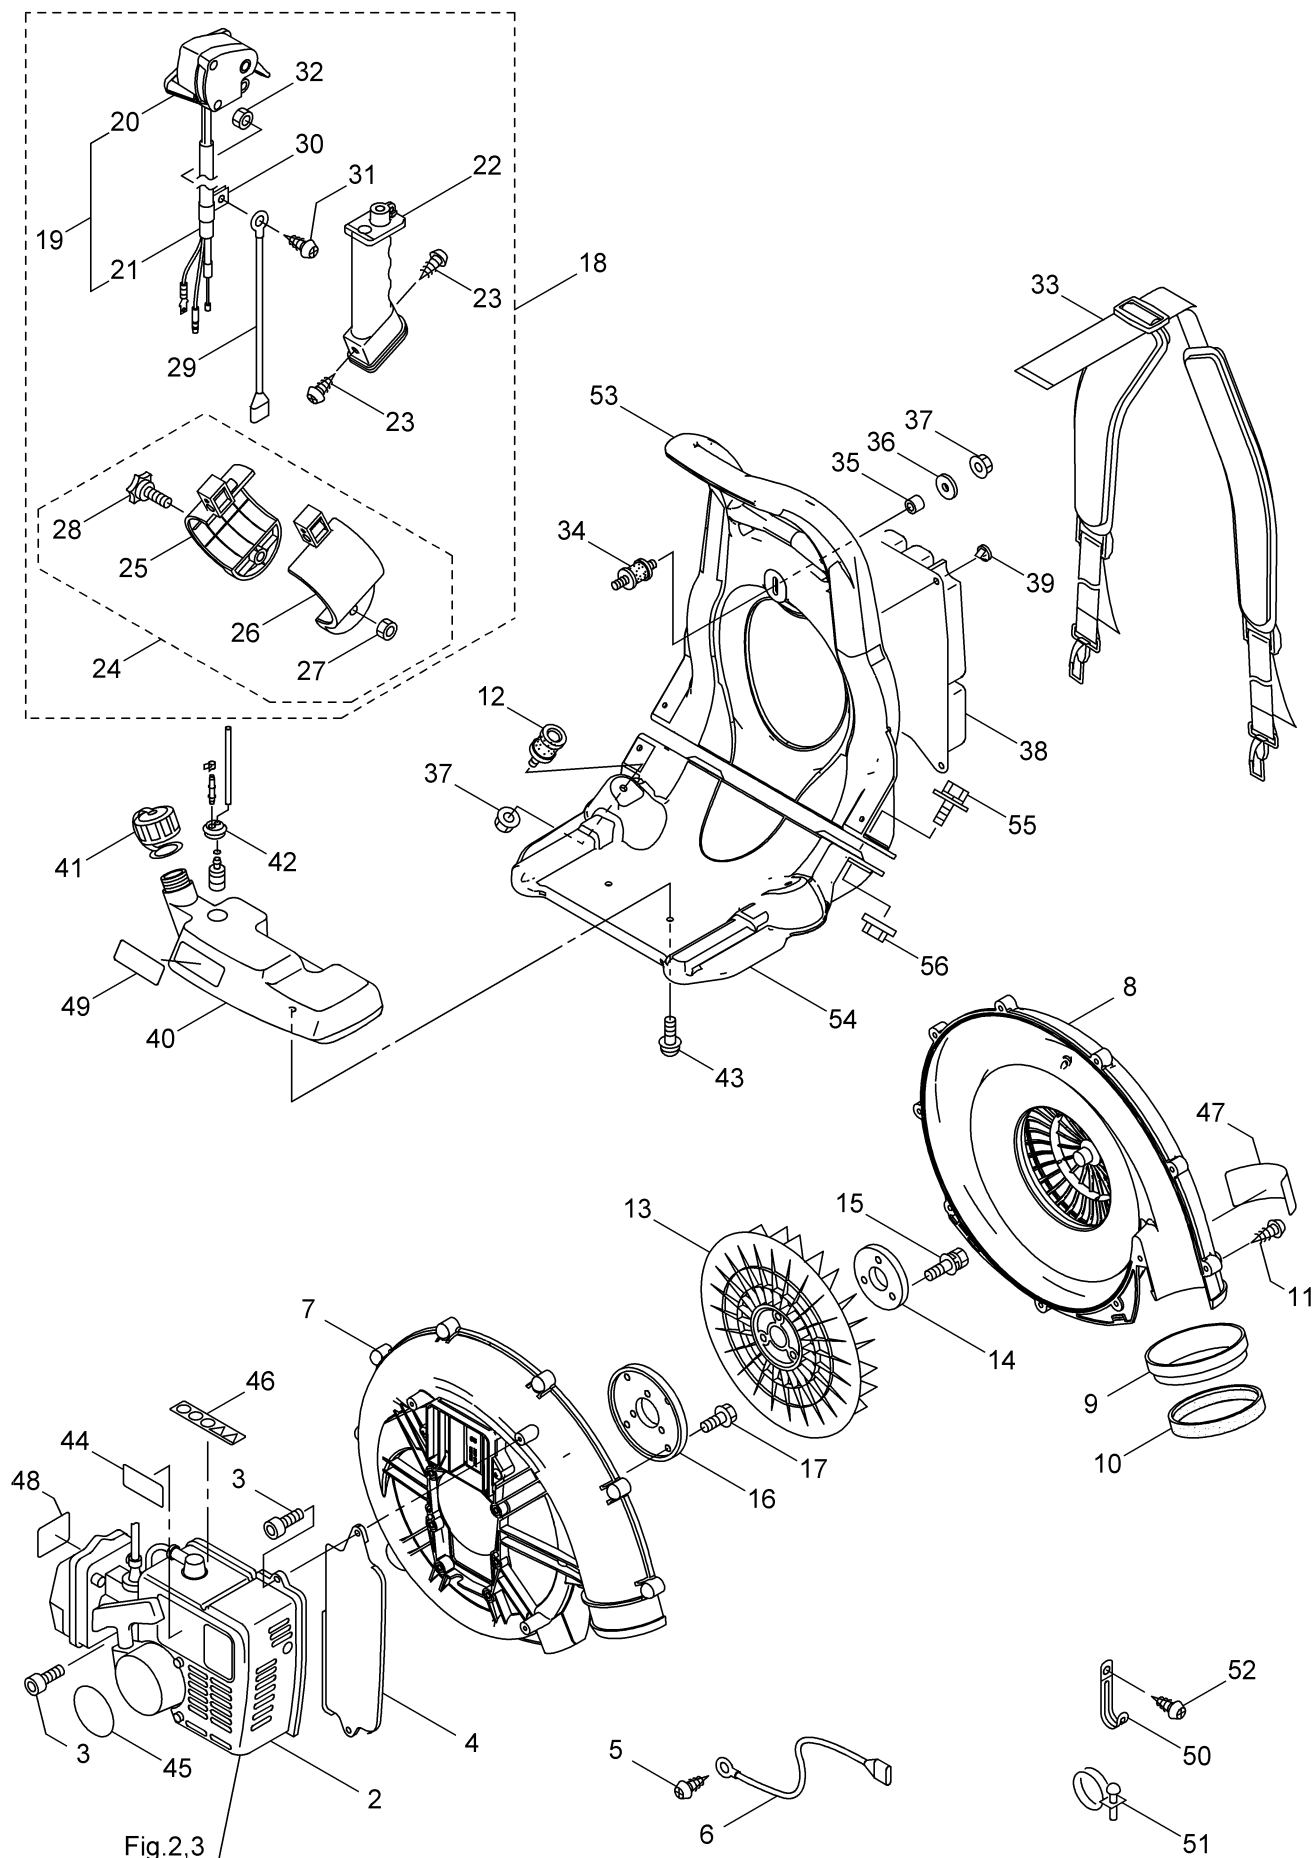

1. BL5100SP (CE) FRAME & BLOWER

522173-01

Ref.No.	Parts No.	Parts Name	Q'ty	Remarks
1-46	266959	Label	1	
1-47	126263	Label	1	
1-48	125749	Label	1	
1-49	121132	Label	1	
1-50	119173	Clamp	1	
1-51	126293	Clamp	1	
1-52	120319	Tapping Screw	1	M5X18
1-53	125427	Backpack Frame A	1	
1-54	125429	Backpack Frame B	1	
1-55	092506	Bolt	4	M6X20
1-56	109704	Nut	4	M6