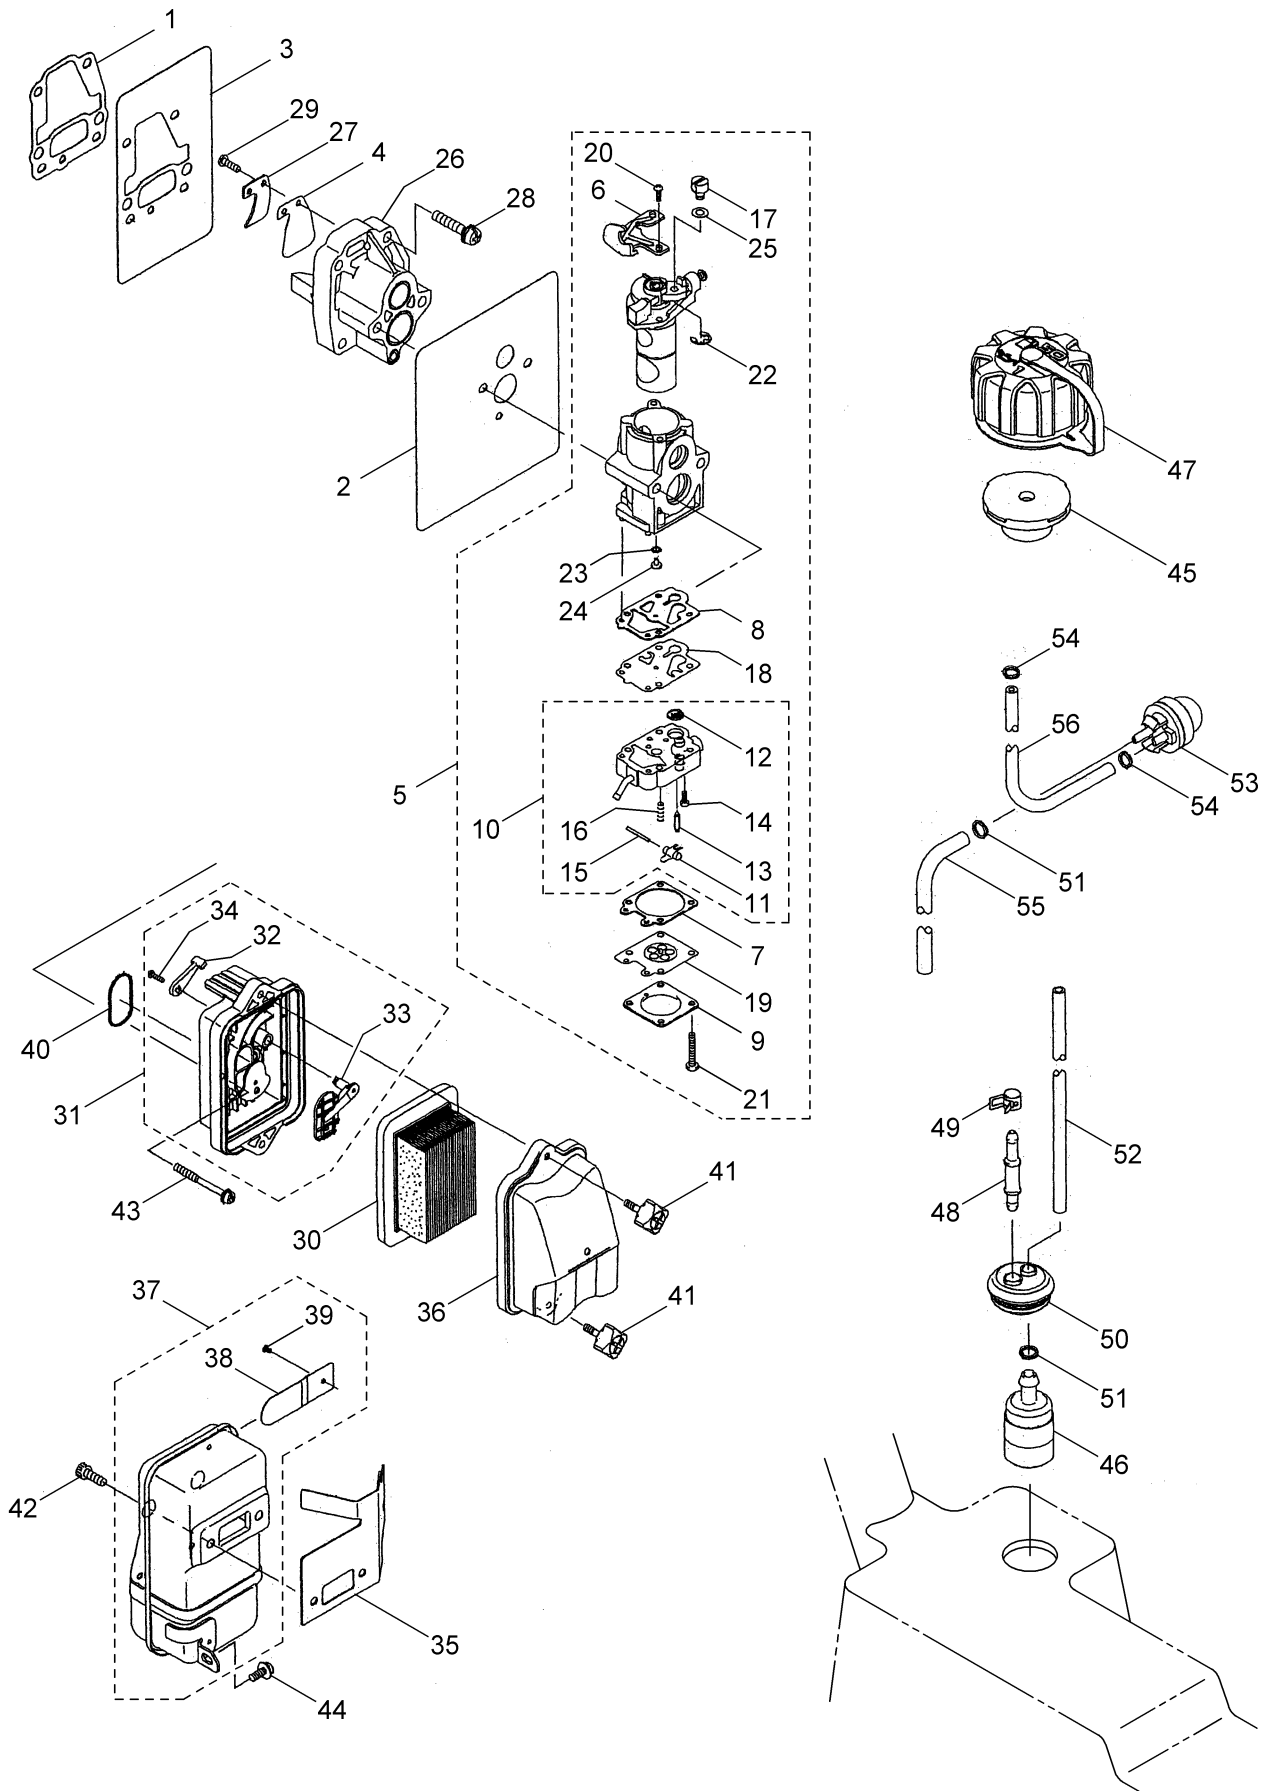

3. BL5100SP (CE) ENGINE CARBURETOR, MUFFLER

Ref.No.	Parts No.	Parts Name	Q'ty	Remarks
3-1	649699	Gasket	1	11061-2150
3-2	649341	Gasket	1	11061-2160
3-3	649700	Gasket	1	11061-2161
3-4	649342	Reed Valve	1	12022-2059
3-5	649701	Carburetor Ass'y	1	Incl.6-25 15003-2975
3-6	649338	Bracket	1	11053-2066
3-7	649339	Gasket	1	11060-2456
3-8	634350	Gasket	1	11061-2054
3-9	649343	Cover	1	14025-2157
3-10	649346	Body	1	Incl.11-16 16160-2138
3-11	624429	Lever	1	16055-2051
3-12	624430	Filter	1	14043-2051
3-13	624431	Float Valve	1	16030-2078
3-14	624432	Screw	1	92009-2336
3-15	624433	Pin	1	92043-2094
3-16	624434	Spring	1	92144-2308
3-17	598415	Arm	1	21083-2073
3-18	577185	Diaphragm	1	43028-2067
3-19	634357	Diaphragm	1	43028-2090
3-20	577179	Screw	2	92009-2277
3-21	649348	Screw	4	92009-2438
3-22	577175	Snap Ring	1	92033-2078
3-23	577182	O-Ring	1	92055-2147
3-24	649703	Main Jet	1	#55 92063-2462
3-25	624532	Washer	1	92200-2074
3-26	400915	Insulator	1	16073-2235
3-27	649347	Stopper	1	32085-2105
3-28	577361	Screw	4	M5x25 92009-2235
3-29	649350	Screw	1	M3x12 92172-2091
3-30	649704	Element Ass'y	1	11029-2022
3-31	649705	Case Ass'y	1	Incl.32-34 11038-2091
3-32	649355	Lever	1	13168-2493
3-33	649708	Valve	1	16126-2241
3-34	649358	Screw	1	M3x10 92009-2359
3-35	649706	Gasket	1	11061-2162
3-36	649707	Cap	1	11065-2119
3-37	400917	Muffler Ass'y	1	Incl.38,39 49069-2427
3-38	400916	Arrester, Spark	1	18077-2134
3-39	400918	Screw	1	92009-2411
3-40	649359	O-Ring	1	92055-2205
3-41	649360	Bolt	2	M5x18 92153-2107
3-42	649710	Bolt	2	M6x16 120W0616
3-43	944032	Screw	2	M5x55 234B0555
3-44	943466	Screw	1	M5x14 242B0514
3-45	649362	Breather	1	14069-2088