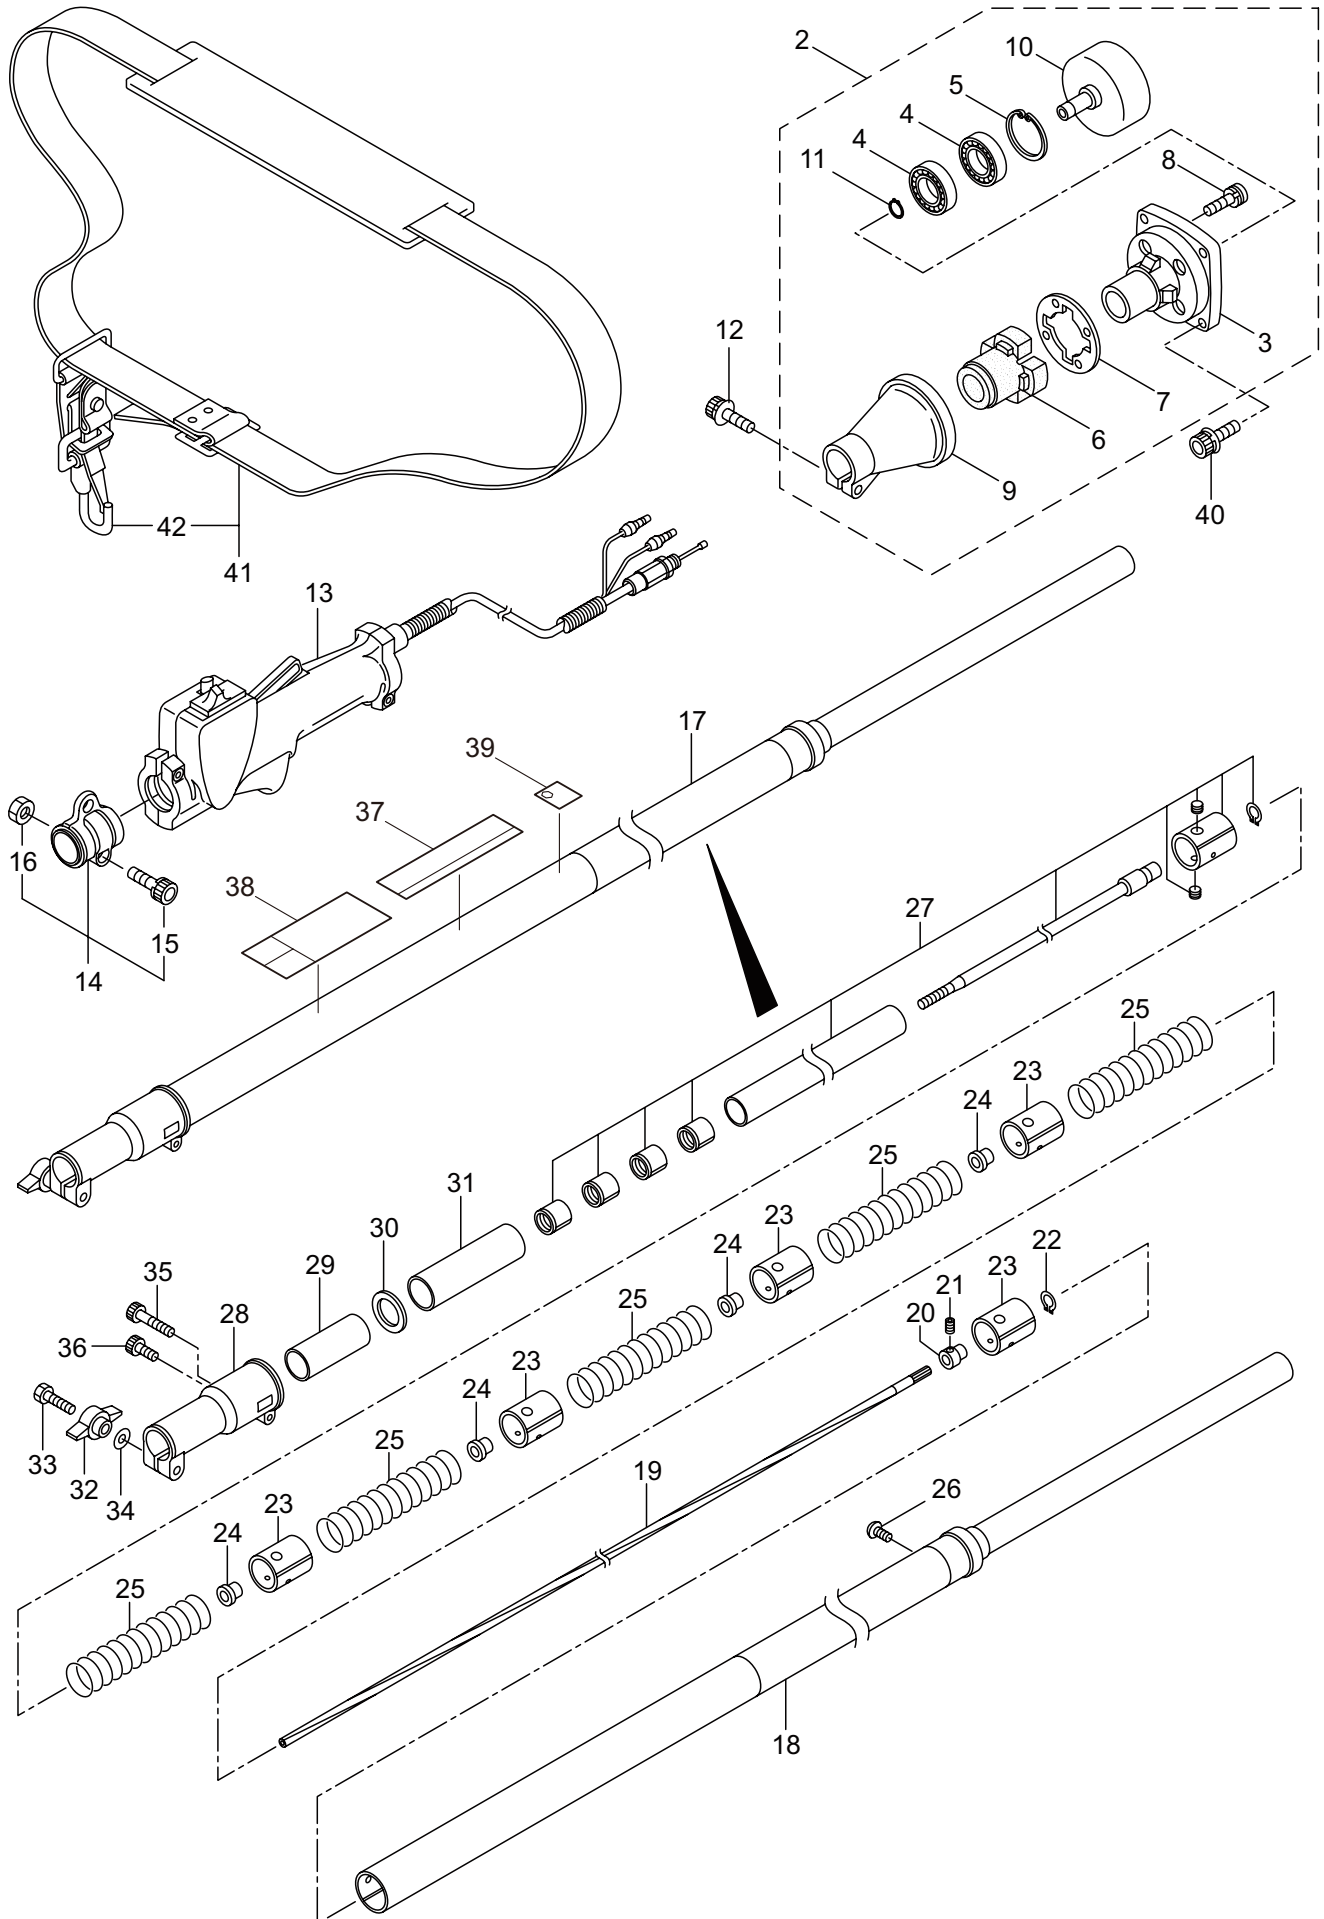

1. TPP2630
MAIN BODY

Ref. No.	Part No.	Part Name	Q'ty	Remarks
1-1	364588	TPP2630	1	
1-2	224201	Clutch Case Ass'y	1	Incl.3-11
1-3	214592	Bearing Case	1	
1-4	214161	Bearing	2	#6000ZZ
1-5	054676	Snap Ring	1	#26
1-6	560309	Buffer	1	
1-7	214163	Washer	1	
1-8	092033	Screw	4	M5x15
1-9	214593	Driveshaft Tube Adapter	1	
1-10	220551	Clutch Drum	1	
1-11	014210	Snap Ring	1	#10
1-12	261246	Cap Screw	1	M5x25
1-13	235078	Throttle Trigger	1	
1-14	234694	Hanging Bracket Ass'y	1	Incl.15,16
1-15	234702	Cap Screw	1	M5x20
1-16	126993	Nut	1	M5
1-17	237254	Telescopic Pipe Ass'y	1	Incl.18-36
1-18	237574	Guide Pipe Ass'y	1	
1-19	237575	Drive Shaft	1	
1-20	237576	Set Collar	1	
1-21	237577	Cap Screw	1	M5x6
1-22	055186	Snap Ring	1	#12
1-23	237578	Bush Holder	5	
1-24	237579	Drive Bush	4	
1-25	237580	Spring	5	
1-26	233364	Screw	1	4x8
1-27	237581	Main Pipe Ass'y	1	
1-28	237582	Slide Holder	1	
1-29	237583	Sleeve	1	
1-30	237584	Slide Holder Washer	1	
1-31	237585	Cushion Tube	1	
1-32	237586	Knob	1	
1-33	237587	Bolt	1	M8x40
1-34	237588	Washer	1	8.7x17.6x1.6
1-35	237589	Cap Screw	1	M6x25
1-36	237590	Cap Screw	1	M5x10
1-37	238160	Label	1	TPP2630
1-38	238749	Label	1	
1-39	231264	Label	1	111dBA
1-40	261250	Cap Screw	4	M5x20
1-41	220533	Hanging Strap Ass'y	1	Incl.42
1-42	231657	Hook	1