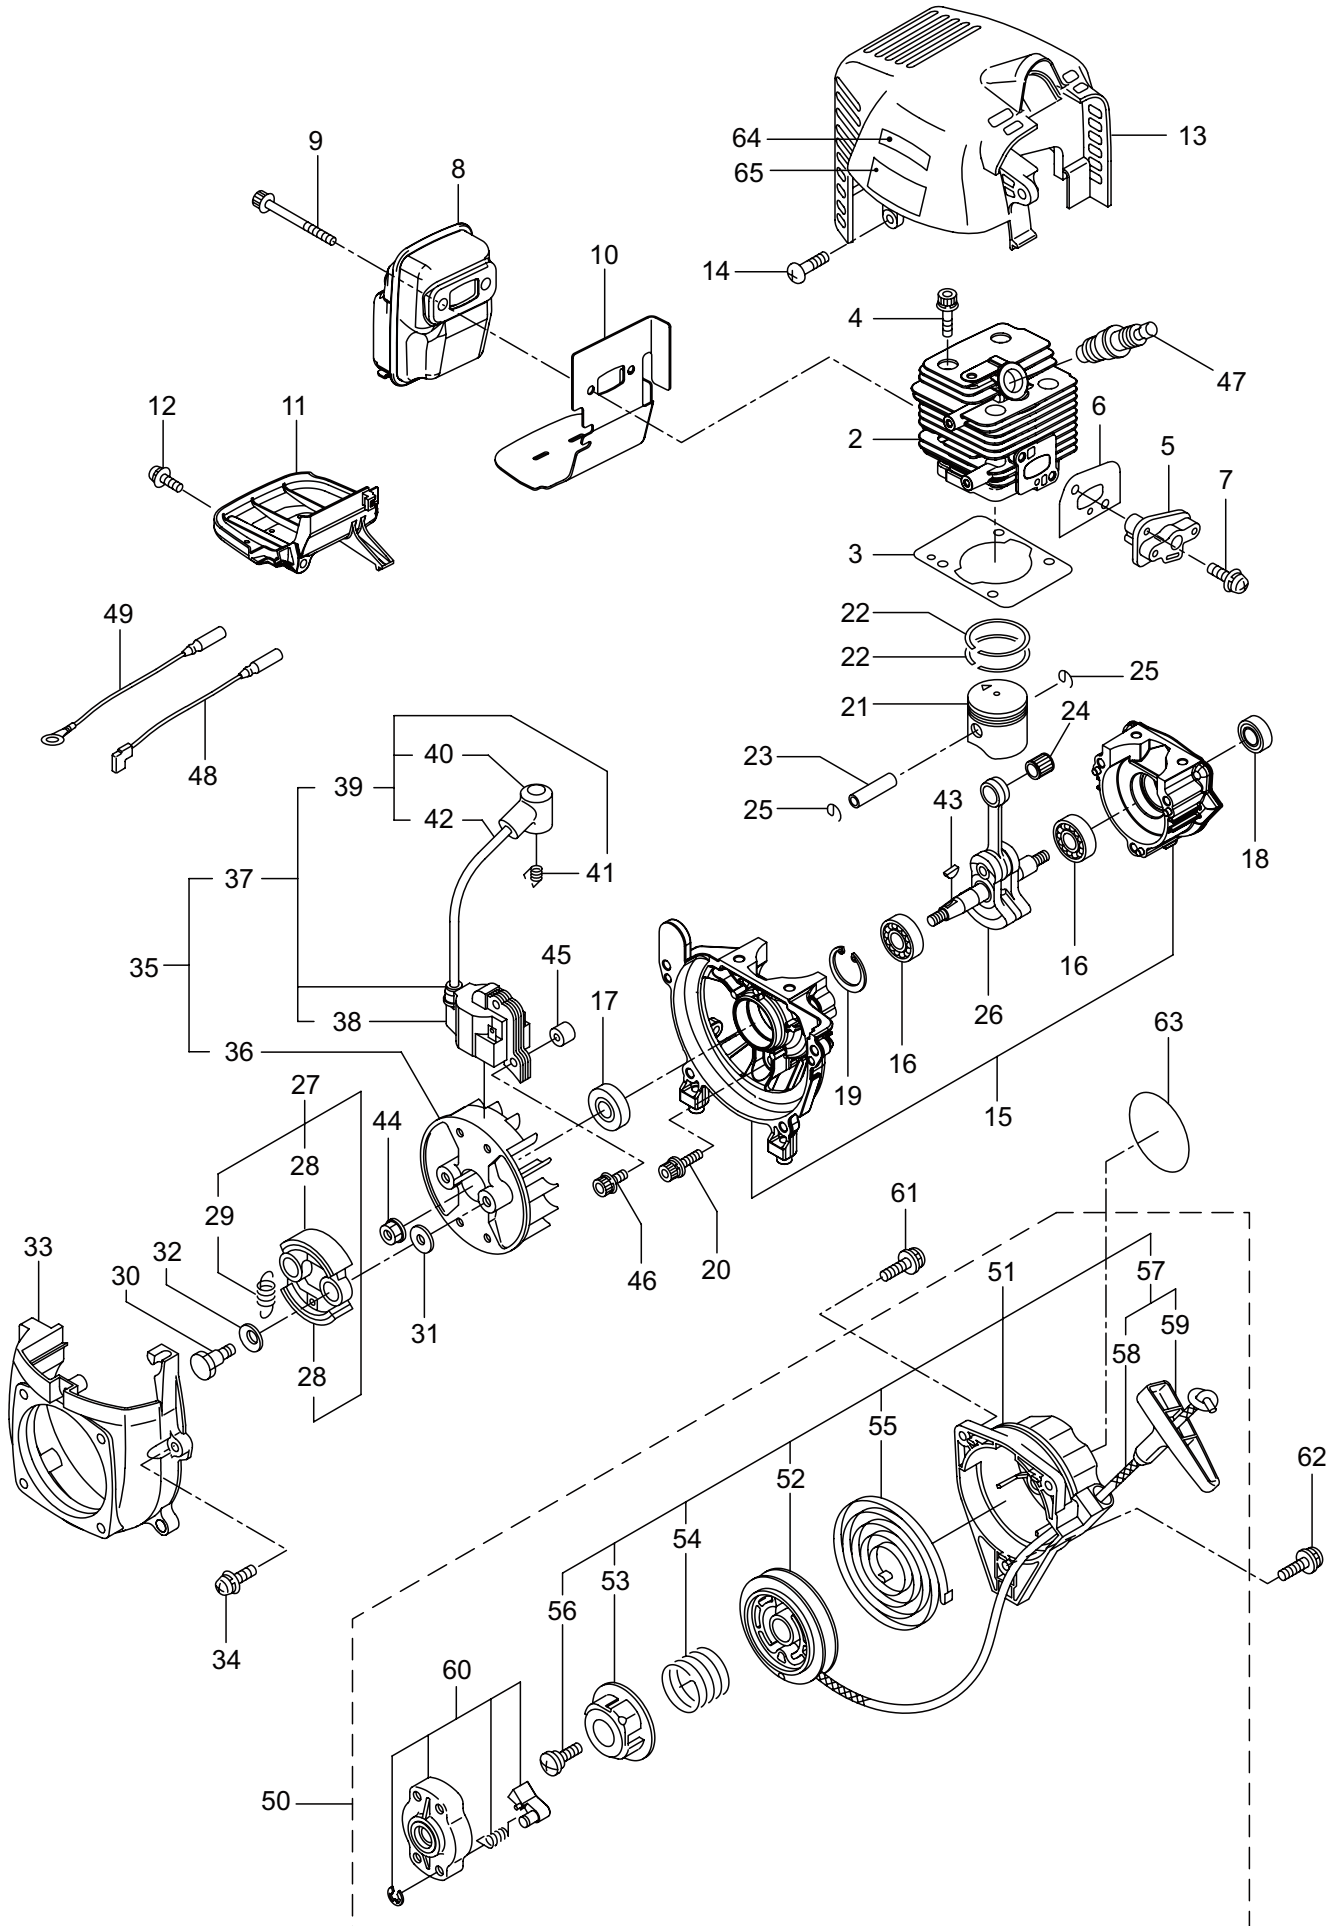

2. TPP2630
PRUNER HEAD

Ref. No.	Part No.	Part Name	Q'ty	Remarks
2-1	234082	Pruner Head Ass'y	1	Incl.2-34
2-2	231855	Gearcase A	1	
2-3	227990	Bearing	1	#608
2-4	231856	Gear Shaft	1	
2-5	231857	Gear	1	
2-6	231858	Worm Wheel	1	
2-7	231859	Pinion Shaft	1	
2-8	227992	Bearing	1	#609
2-9	227993	Bearing	1	#609Z
2-10	228477	Snap Ring	1	#9
2-11	140270	Snap Ring	1	#24
2-12	231860	Oil Pump	1	
2-13	231861	Seal	1	
2-14	231862	Screw	2	
2-15	231863	Pipe, Oil	1	
2-16	231864	Strainer	1	
2-17	234084	Gearcase B	1	
2-18	227991	Bearing	1	#6001DDU
2-19	231866	Sprocket	1	
2-20	231867	Washer	1	
2-21	231868	Bolt	1	M6x15
2-22	125588	Bolt	1	M6x30
2-23	234085	Screw	1	M4x30
2-24	231870	Adjuster	1	
2-25	231871	Bolt	4	M5x12
2-26	234086	Oil Tank Ass'y	1	Incl.27
2-27	231873	Breather	1	
2-28	231874	Tank Cap Ass'y	1	
2-29	092580	Bolt	2	M5x12
2-30	231875	Chain Cover Comp	1	
2-31	126756	Nut	1	M6
2-32	089819	Bolt	1	M6x8
2-33	261246	Cap Screw	1	M5x25
2-34	215993	Cap Screw	1	M5x10
2-35	234087	Chain Cover	1	
2-36	234088	Guide Bar	1	
2-37	289536	Chain	1	

3. TPP2630
ENGINE

Ref. No.	Part No.	Part Name	Q'ty	Remarks
3-46	261256	Cap Screw	2	M4x25
3-47	288264	Spark Plug	1	BPMR8Y
3-48	267492	Lead	1	130L
3-49	282880	Wire, Lead	1	
3-50	282404	Recoil Starter Ass'y	1	Incl.51-60
3-51	282405	Recoil Ass'y	1	Incl.52-59
3-52	283411	Reel	1	
3-53	283412	Cam Plate	1	
3-54	280930	Spring	1	
3-55	280931	Spiral Spring	1	
3-56	267213	Screw	1	
3-57	280932	Starter Rope Ass'y	1	Incl.58,59
3-58	280933	Starter Rope	1	
3-59	267219	Starter Grip	1	
3-60	280934	Starter Pawl Ass'y	1	
3-61	280489	Screw	2	M4x20
3-62	269833	Screw	1	M4x16
3-63	276736	Label	1	
3-64	284587	Label	1	
3-65	286122	Label	1	MARUYAMA