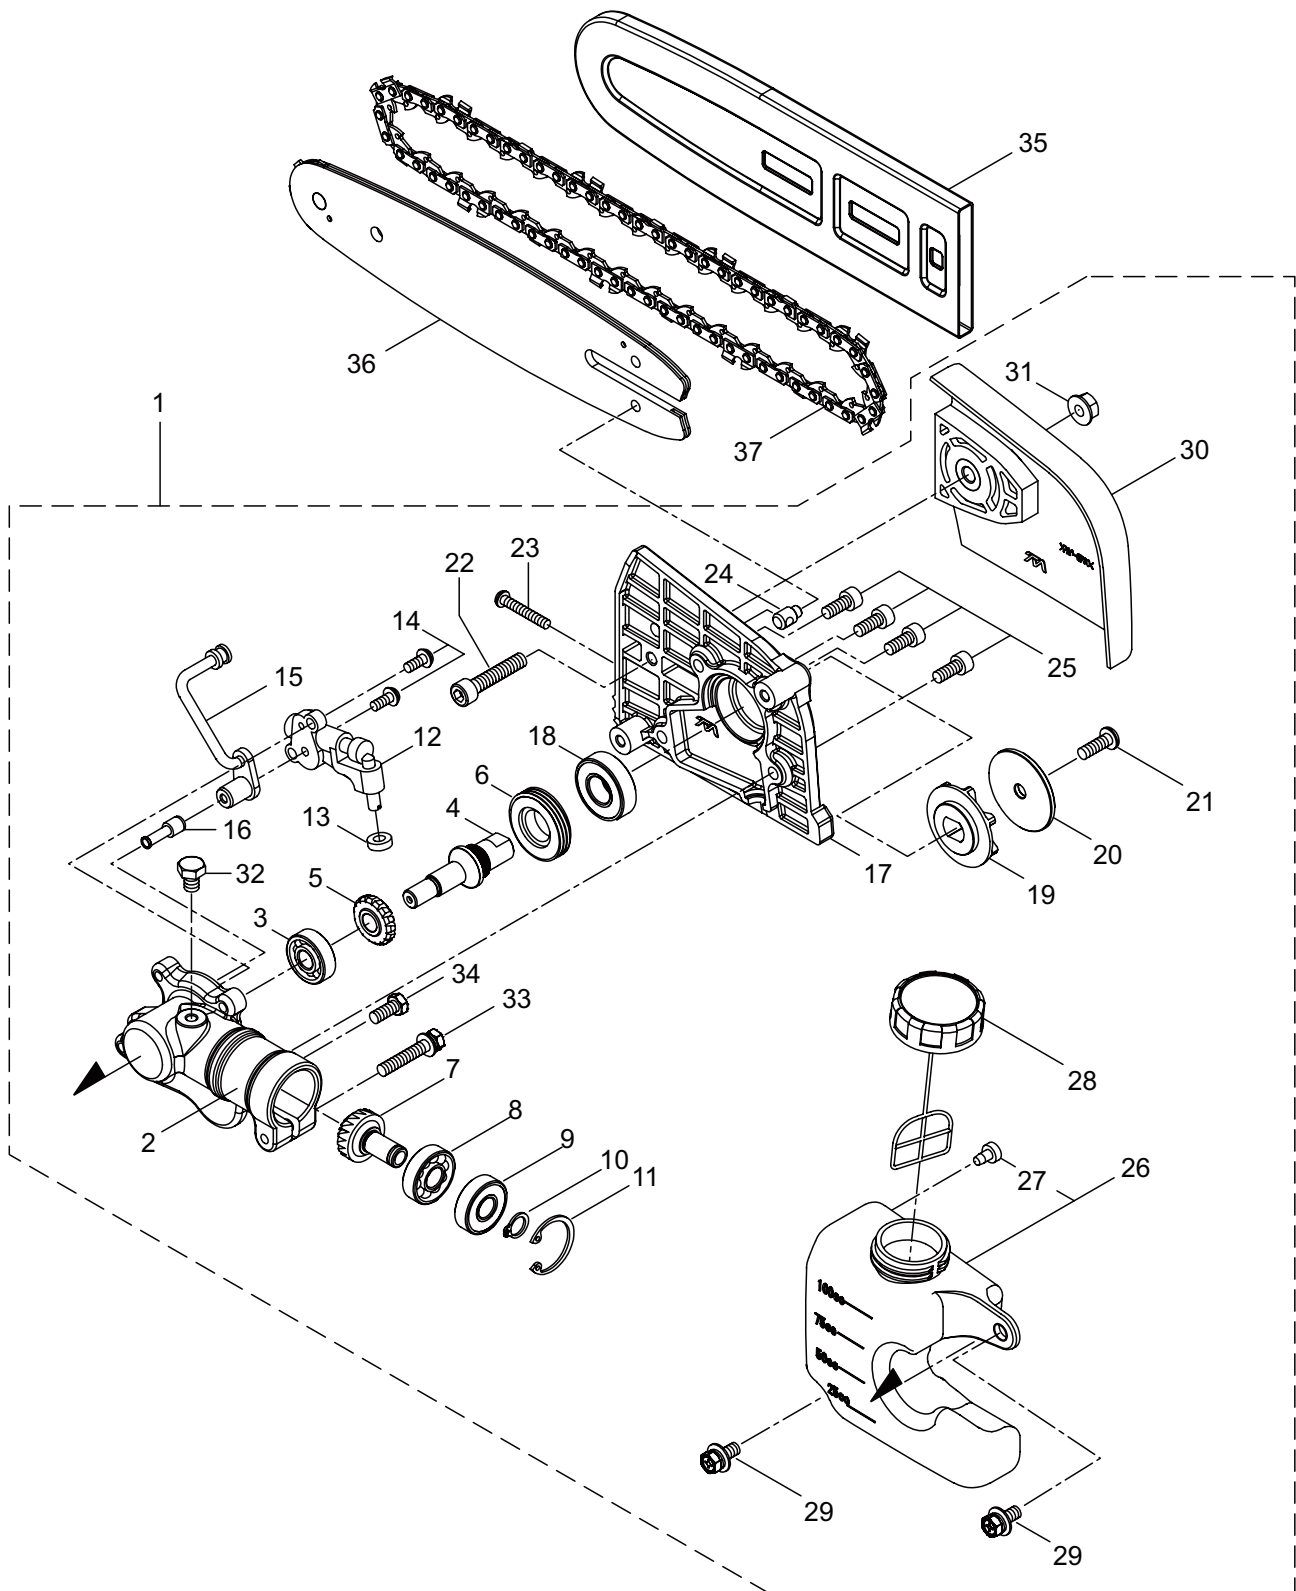

PARTS LIST

TPP2630

CONTENTS

1. MAIN BODY	1 ~ 2
2. PRUNER HEAD	3 ~ 4
3. ENGINE	5 ~ 8
4. CARBURETOR, FUEL TANK	9 ~ 10
5. ACCESSORIES	11 ~ 12

2016. 12.

MARUYAMA

P/N 524201-2

1. TPP2630
MAIN BODY

2. TPP2630
PRUNER HEAD

Ref. No.	Part No.	Part Name	Q'ty	Remarks
2-1	234082	Pruner Head Ass'y	1	Incl.2-34
2-2	231855	Gearcase A	1	
2-3	227990	Bearing	1	#608
2-4	231856	Gear Shaft	1	
2-5	231857	Gear	1	
2-6	231858	Worm Wheel	1	
2-7	231859	Pinion Shaft	1	
2-8	227992	Bearing	1	#609
2-9	227993	Bearing	1	#609Z
2-10	228477	Snap Ring	1	#9
2-11	140270	Snap Ring	1	#24
2-12	231860	Oil Pump	1	
2-13	231861	Seal	1	
2-14	231862	Screw	2	
2-15	231863	Pipe, Oil	1	
2-16	231864	Strainer	1	
2-17	234084	Gearcase B	1	
2-18	227991	Bearing	1	#6001DDU
2-19	231866	Sprocket	1	
2-20	231867	Washer	1	
2-21	231868	Bolt	1	M6x15
2-22	125588	Bolt	1	M6x30
2-23	234085	Screw	1	M4x30
2-24	231870	Adjuster	1	
2-25	231871	Bolt	4	M5x12
2-26	234086	Oil Tank Ass'y	1	Incl.27
2-27	231873	Breather	1	
2-28	231874	Tank Cap Ass'y	1	
2-29	092580	Bolt	2	M5x12
2-30	231875	Chain Cover Comp	1	
2-31	126756	Nut	1	M6
2-32	089819	Bolt	1	M6x8
2-33	261246	Cap Screw	1	M5x25
2-34	215993	Cap Screw	1	M5x10
2-35	234087	Chain Cover	1	
2-36	234088	Guide Bar	1	
2-37	289536	Chain	1	