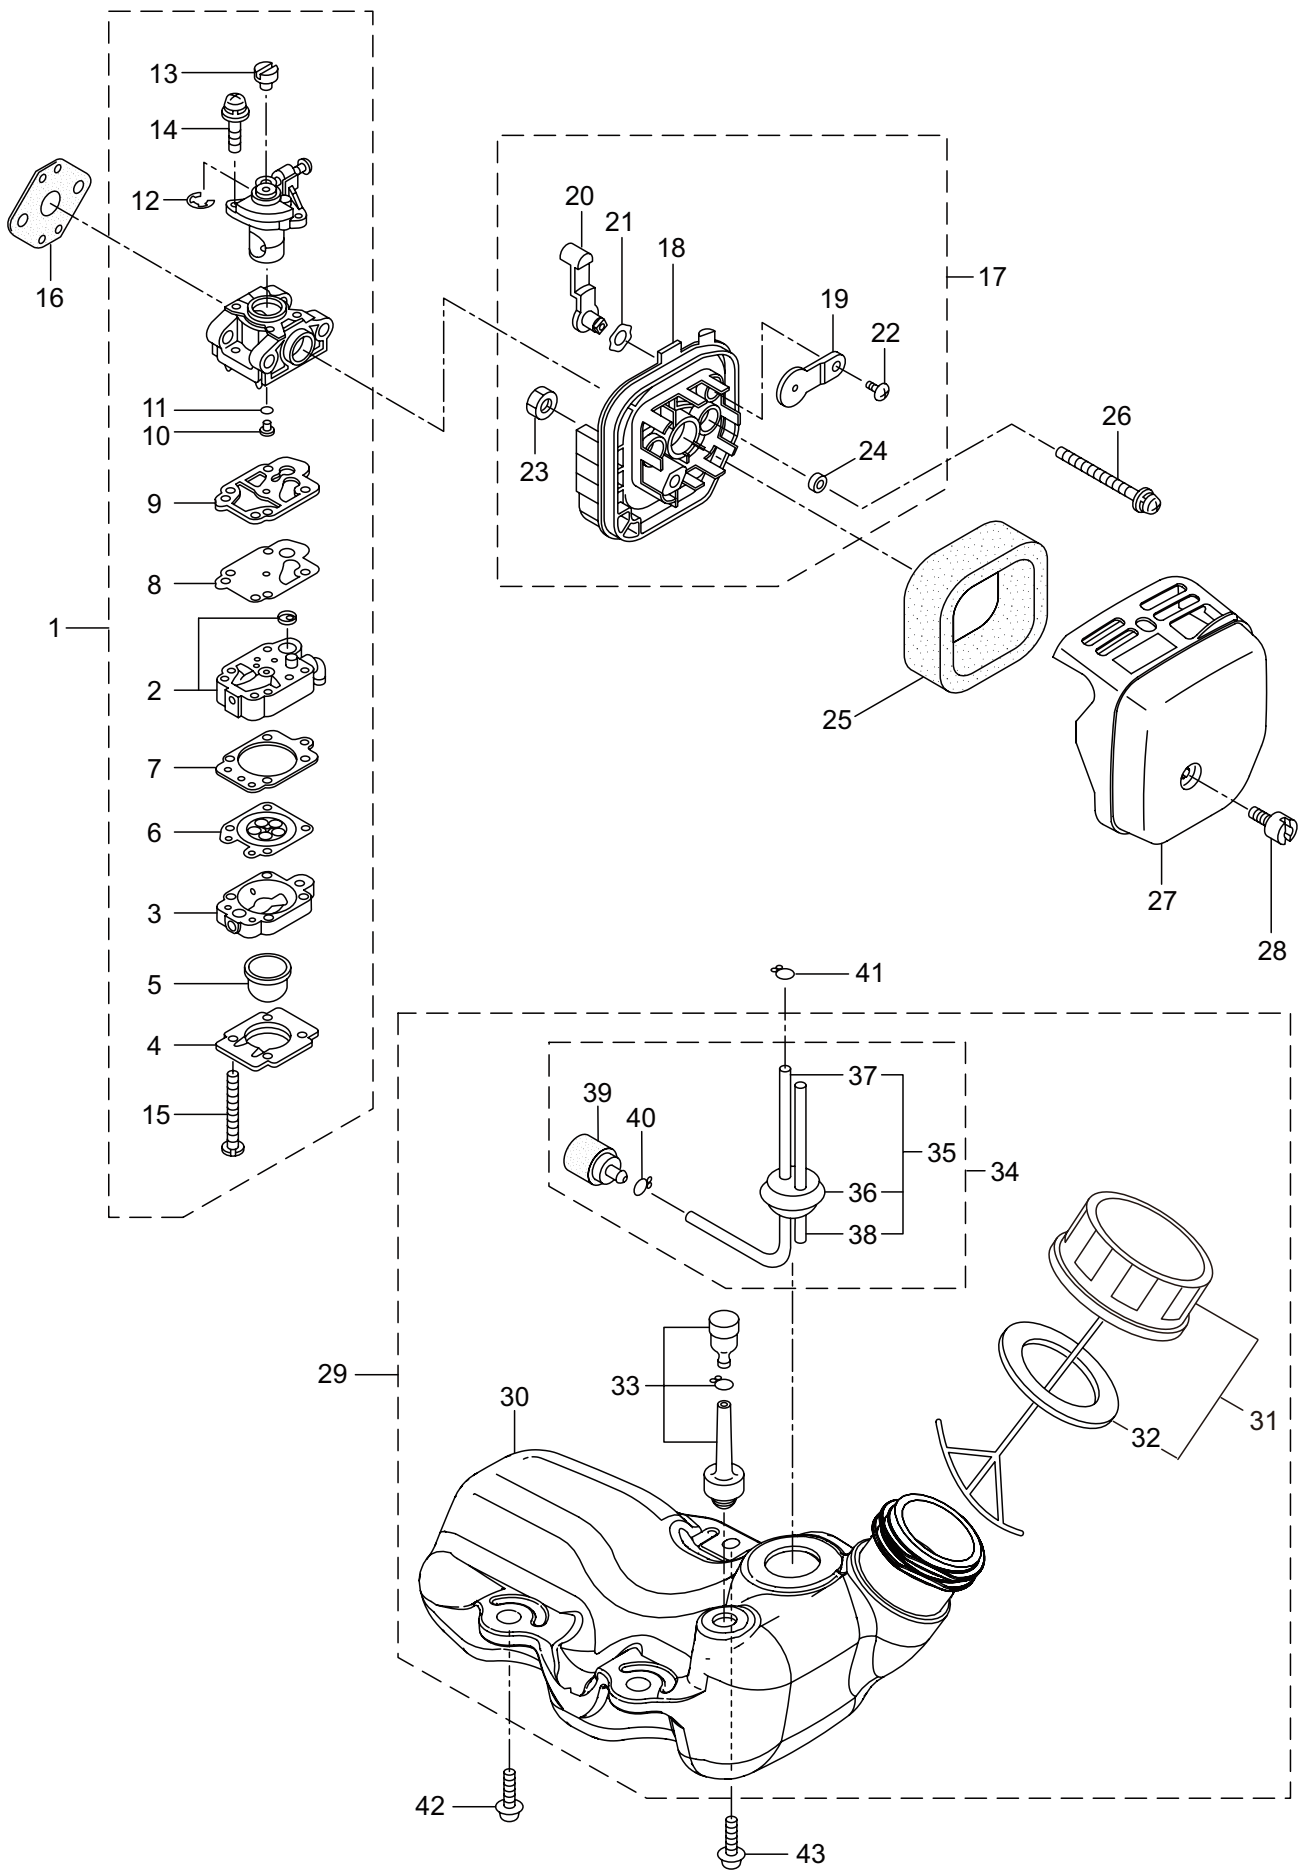

4. TPP2630
CARBURETOR, FUEL TANK

Ref. No.	Part No.	Part Name	Q'ty	Remarks
4-1	276328	Carburetor Ass'y	1	Incl.2-15
4-2	281597	Pump Body	1	
4-3	262991	Purge Body	1	
4-4	262992	Cover Plate	1	
4-5	261874	Primer Bulb	1	
4-6	283905	Diaphragm, Meterring	1	
4-7	262993	Gasket	1	
4-8	262994	Diaphragm,Fuel Pump	1	
4-9	282576	Gasket	1	
4-10	285030	Main Jet	1	
4-11	261871	O-Ring	1	
4-12	261876	E-Ring	1	
4-13	261658	Swivel	1	
4-14	264682	Screw	2	
4-15	262996	Screw	4	
4-16	261864	Gasket	1	
4-17	289048	Case Ass'y	1	Incl.18-24
4-18	269050	Case Body	1	
4-19	289019	Valve	1	
4-20	284803	Lever	1	
4-21	284816	Washer	1	6.4x11x0.15
4-22	269032	Screw	1	
4-23	126993	Nut	1	M5
4-24	269051	Sleeve	2	
4-25	269030	Element	1	
4-26	281777	Screw	2	M5x55
4-27	269580	Cleaner Cover	1	
4-28	269031	Screw	1	M5x12
4-29	276310	Fuel Tank Ass'y	1	Incl.30-40
4-30	273467	Fuel Tank	1	
4-31	275306	Fuel Tank Cap Ass'y	1	Incl.32
4-32	274875	Gasket	1	
4-33	261696	Breather Ass'y	1	
4-34	265752	Fuel Pipe Pick-up Ass'y	1	Incl.35-40
4-35	264031	Fuel Pipe Ass'y	1	Incl.36-38
4-36	261115	Grommet	1	
4-37	261690	Fuel Pipe	1	160L
4-38	263038	Return Pipe	1	3x6x85L
4-39	264653	Filter Ass'y	1	
4-40	261117	Clip	1	
4-41	261117	Clip	1	
4-42	269828	Screw	2	M5x16
4-43	281208	Screw	1	M5x16