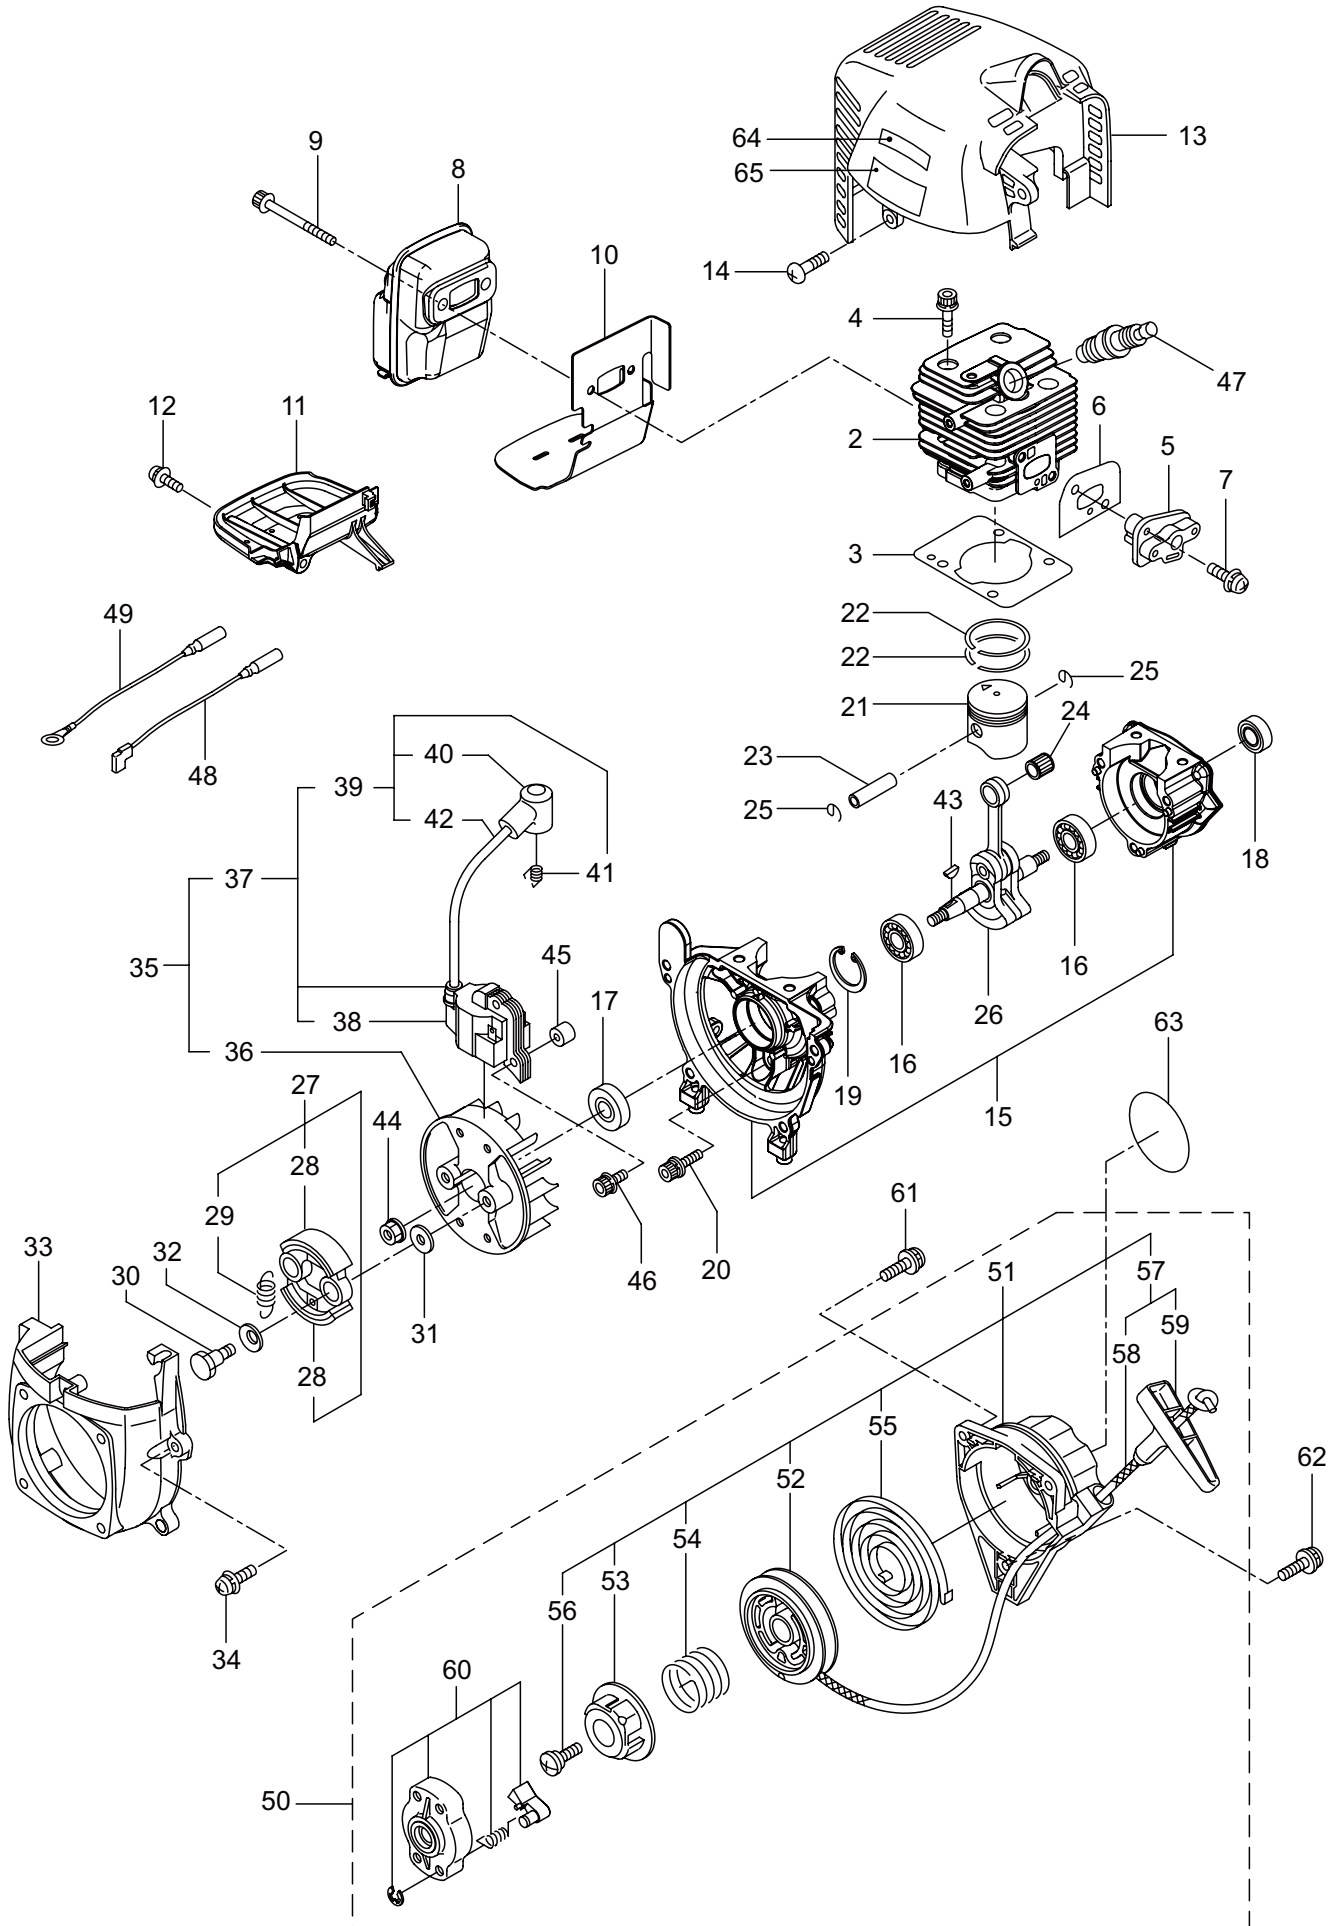

3. TPP2630 ENGINE

Ref. No.	Part No.	Part Name	Q'ty	Remarks
3-1	859888	Engine	1	EE262/03
3-2	273153	Cylinder	1	
3-3	282330	Gasket	1	
3-4	261250	Cap Screw	4	M5x20
3-5	282579	Insulator	1	
3-6	267049	Gasket	1	
3-7	269826	Screw	2	M5x25
3-8	276315	Muffler Ass'y	1	
3-9	266402	Cap Screw	2	M5x55
3-10	273147	Gasket	1	
3-11	273618	Under Cover	1	
3-12	269827	Screw	1	M5x16
3-13	276319	Top Cover	1	
3-14	280144	Tapping Screw	1	
3-15	273673	Crankcase	1	
3-16	280488	Bearing	2	PPL 6001
3-17	261492	Oil Seal	1	ISCD12287
3-18	261386	Oil Seal	1	ISCD12227
3-19	055185	Snap Ring	1	#28
3-20	261612	Cap Screw	3	M5x30
3-21	273155	Piston	1	
3-22	261496	Piston Ring	2	(2)Required
3-23	261497	Piston Pin	1	
3-24	261037	Bearing,Needle	1	KBK8x11x11.8x1
3-25	261576	Clip,Piston	2	
3-26	282323	Crankshaft/Conn.Rod Ass'y	1	
3-27	264503	Clutch Ass'y	1	Incl.28,29
3-28	264504	Clutch Shoe	2	(2)Required
3-29	263614	Spring,Clutch	1	
3-30	264505	Bolt	2	
3-31	261189	Washer	2	6x16.5x1.2
3-32	261777	Wave Washer	2	
3-33	283386	Fan Cover	1	
3-34	269831	Screw	4	M5x20
3-35	282692	Magneto Ass'y	1	Incl.36-42
3-36	261356	Rotor/Fan	1	
3-37	282693	Ignition Coil Ass'y	1	Incl.38-42
3-38	267401	Coil	1	
3-39	282694	Spark Plug Wire Ass'y	1	Incl.40-42
3-40	261074	Plug Boot	1	
3-41	261075	Connector	1	
3-42	282695	Spark Plug Wire	1	
3-43	261076	Woodruff Key	1	3x10
3-44	261417	Nut,Rotor	1	M8
3-45	280381	Spacer	2