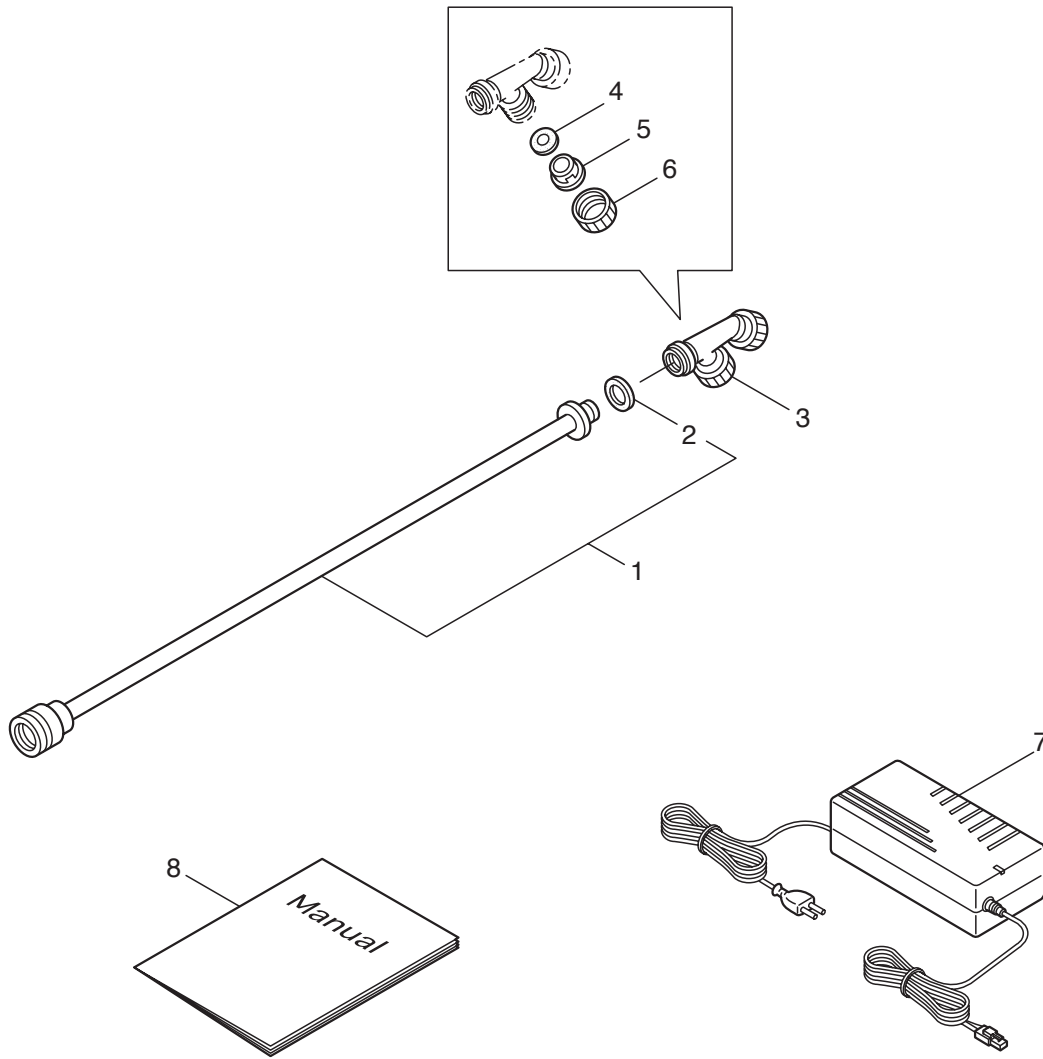

2. MSB151
ACCESSORIES

Ref. No.	Part No.	Part Name	Q'ty	Remarks
2-1	127253	Nozzle Pipe Ass'y	1	Incl.2
2-2	112850	Packing	1	
2-3	117958	Wide Nozzle Ass'y	1	Incl.4-6
2-4	103171	Packing	2	
2-5	118266	Nozzle Plate	2	
2-6	103173	Cap	2	
2-7	127505	Battery Charger	1	
2-8	127395	Instruction Manual	1	
		OPTION		
2-9	127460	Nozzle Ass'y	1