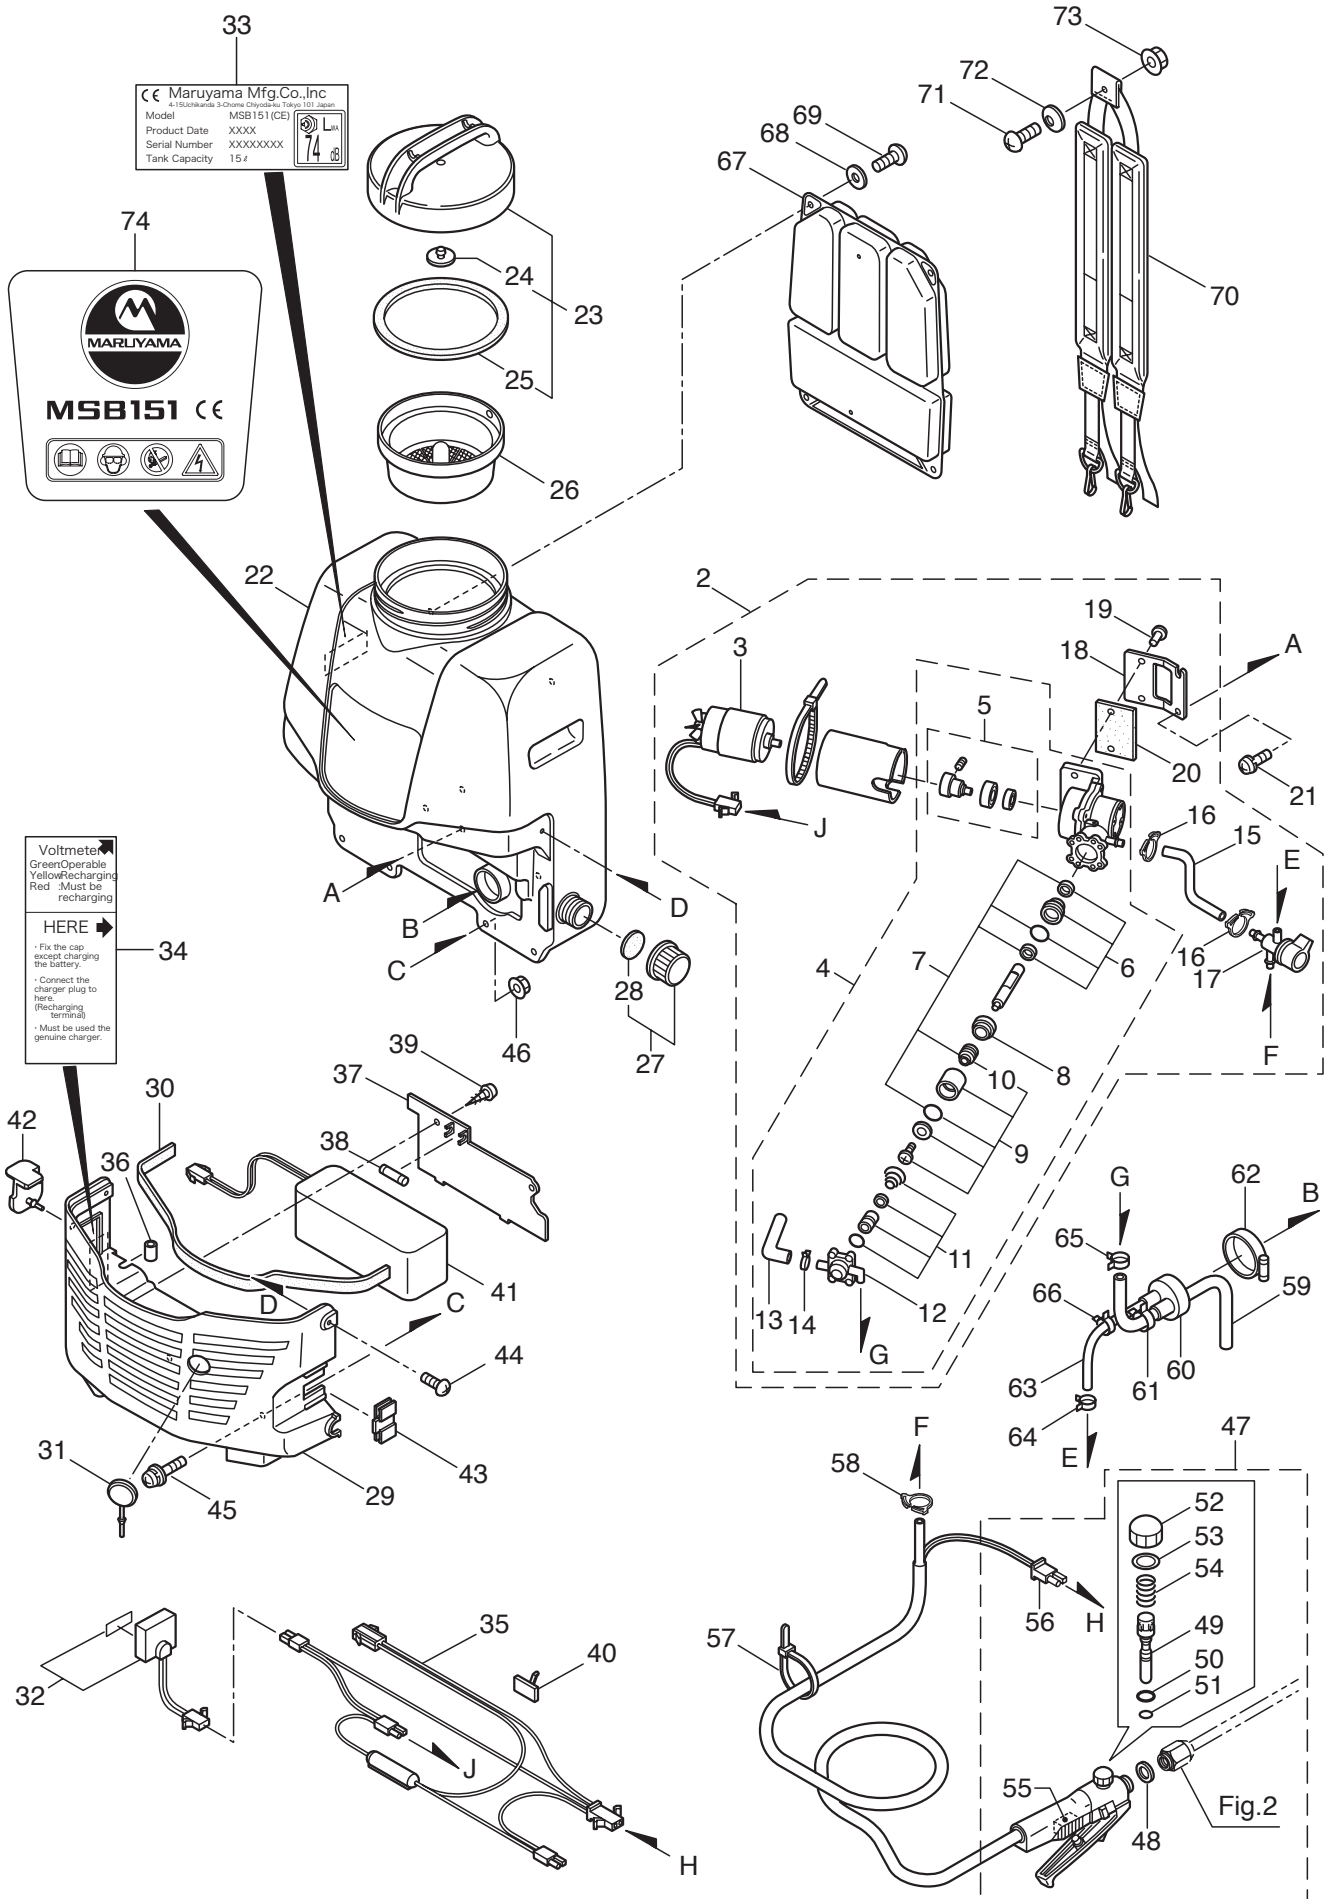

PARTS LIST

MSB151

CONTENTS

1. MAIN BODY	1 ~ 4
2. ACCESSORIES	5 ~ 6

2008. 01.

MARUYAMA

P/N 522525

1. MSB151 MAIN BODY

Ref. No.	Part No.	Part Name	Q'ty	Remarks
1-1	354967	MSB151	1	
1-2	127125	Pump Ass'y	1	Incl.2-20
1-3	127120	Motor	1	
1-4	403168	Pump	1	Incl.5-14
1-5	641928	Camshaft Ass'y	1	
1-6	409681	Seal Set	1	
1-7	599682	Packing Set	1	
1-8	123256	Seal Retainer	1	
1-9	641931	A Block Ass'y	1	Incl.10
1-10	121434	Piston Packing	1	
1-11	599680	B Block Ass'y	1	
1-12	116287	Manifold Ass'y	1	
1-13	125901	Cap	1	
1-14	043832	Band	1	
1-15	125873	Hose	1	
1-16	127631	Hose Clamp	2	
1-17	123290	Pressure Regulator Valve Ass'y	1	
1-18	125889	Plate	1	
1-19	123461	Fastener	2	
1-20	116304	Buffer	1	
1-21	126760	Screw	2	M6X10
1-22	126240	Chemical Tank	1	
1-23	125876	Cap, Chemical Tank	1	Incl.24,25
1-24	126668	Valve	1	
1-25	123216	Packing	1	
1-26	123217	Strainer	1	
1-27	123417	Cap Ass'y	1	Incl.28
1-28	123418	Packing	1	
1-29	127386	Bracket	1	
1-30	125884	Packing	1	
1-31	126247	Cap	1	
1-32	124384	Battery Checker Ass'y	1	
1-33	127393	Label	1	
1-34	127467	Label	1	
1-35	124329	Wire Harness	1	
1-36	127391	Tube	1	
1-37	125887	Cover	1	
1-38	115385	Fuse	1	
1-39	127388	Screw	2	5X12
1-40	146127	Clamp	1	
1-41	127122	Battery	1	
1-42	126750	Cap	1	
1-43	127397	Plug	1	
1-44	127389	Screw	2	M6X10
1-45	127390	Screw	2	M6X25