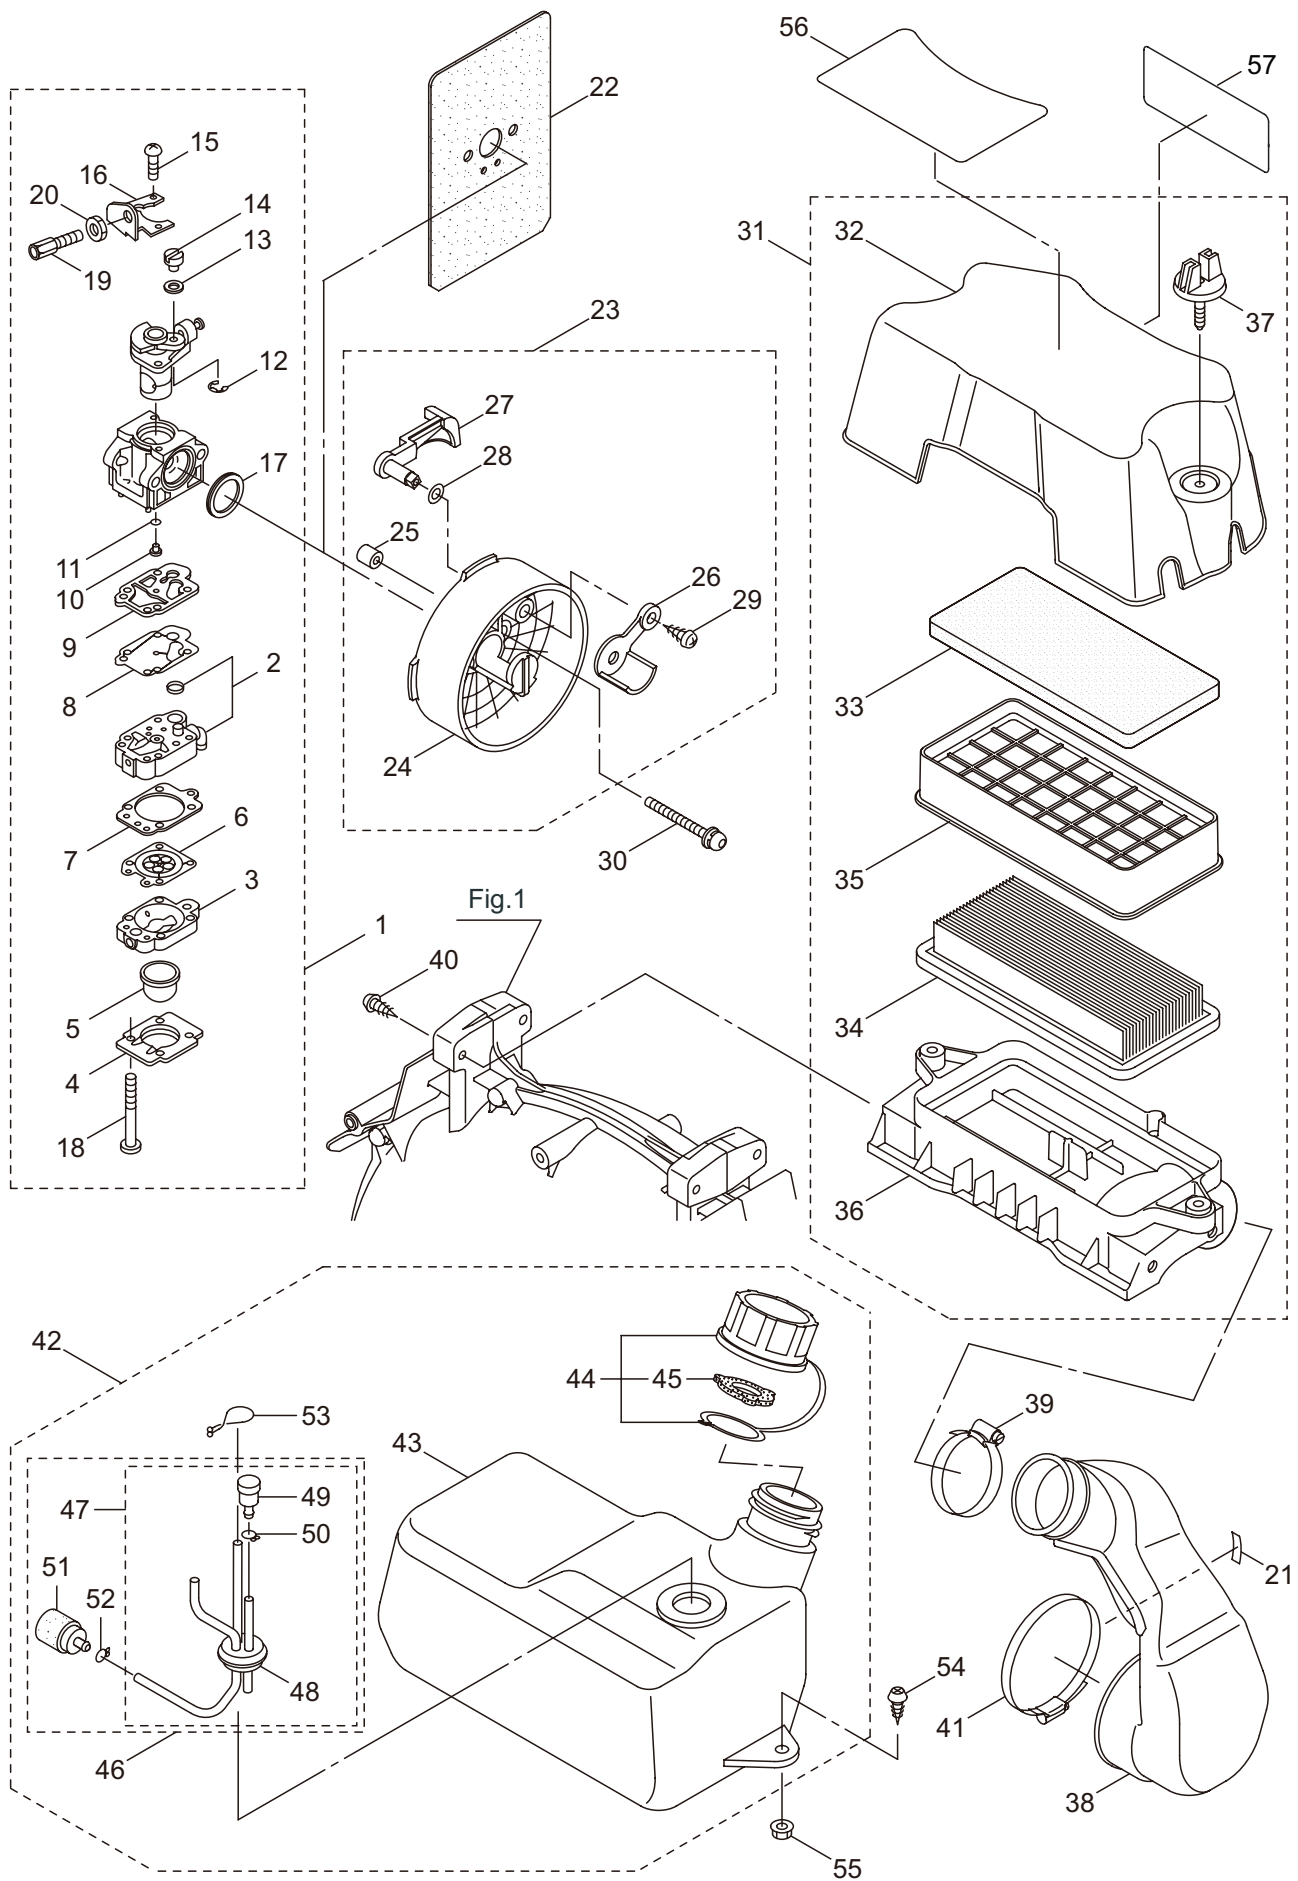

3. BL9000
ENGINE (CARBURETOR, FUEL TANK)

Ref. No.	Part No.	Part Name	Q'ty	Remarks
3-1	276045	Carburetor Ass'y	1	Incl.2-20
3-2	263739	Pump Body	1	
3-3	262991	Purge Body	1	
3-4	262992	Cover Plate	1	
3-5	261874	Primer Bulb	1	
3-6	283905	Diaphragm, Meterring	1	
3-7	262993	Gasket	1	
3-8	262994	Diaphragm,Fuel Pump	1	
3-9	282576	Gasket	1	
3-10	286900	Jet	1	
3-11	261871	O-Ring	1	
3-12	261876	E-Ring	1	
3-13	264678	Washer	1	
3-14	261658	Swivel	1	
3-15	261875	Screw	1	
3-16	264677	Bracket	4	
3-17	261657	Packing	1	
3-18	262996	Screw	4	
3-19	261877	Adapter	1	
3-20	261878	Nut	1	
3-21	277762	Label	1	
3-22	276134	Gasket	1	
3-23	276150	Case Ass'y	1	Incl.24-29
3-24	276151	Case Body	1	
3-25	277830	Sleeve	2	
3-26	276152	Valve	1	
3-27	276153	Lever	1	
3-28	284816	Washer	1	6.4x11x0.15
3-29	269032	Screw	1	
3-30	274106	Cap Screw	2	M5x55
3-31	276463	Air Cleaner Box Ass'y	1	Incl.32-37
3-32	276155	Air Cleaner Box Cover	1	
3-33	276143	Element	1	
3-34	276139	Air Cleaner	1	
3-35	276157	Air Cleaner Case	1	
3-36	276159	Air Cleaner Box Ass'y	1	
3-37	276999	Knob Bolt	2	
3-38	276161	Intake Pipe	1	
3-39	277547	Clump Ass'y	1	#55
3-40	086071	Tapping Screw	4	M6x16
3-41	277548	Clump Ass'y	1	#90
3-42	134755	Tank Ass'y	1	Incl.43-53
3-43	277090	Fuel Tank	1	
3-44	131319	Tank Cap Ass'y	1	Incl.45
3-45	287058	Gasket	1