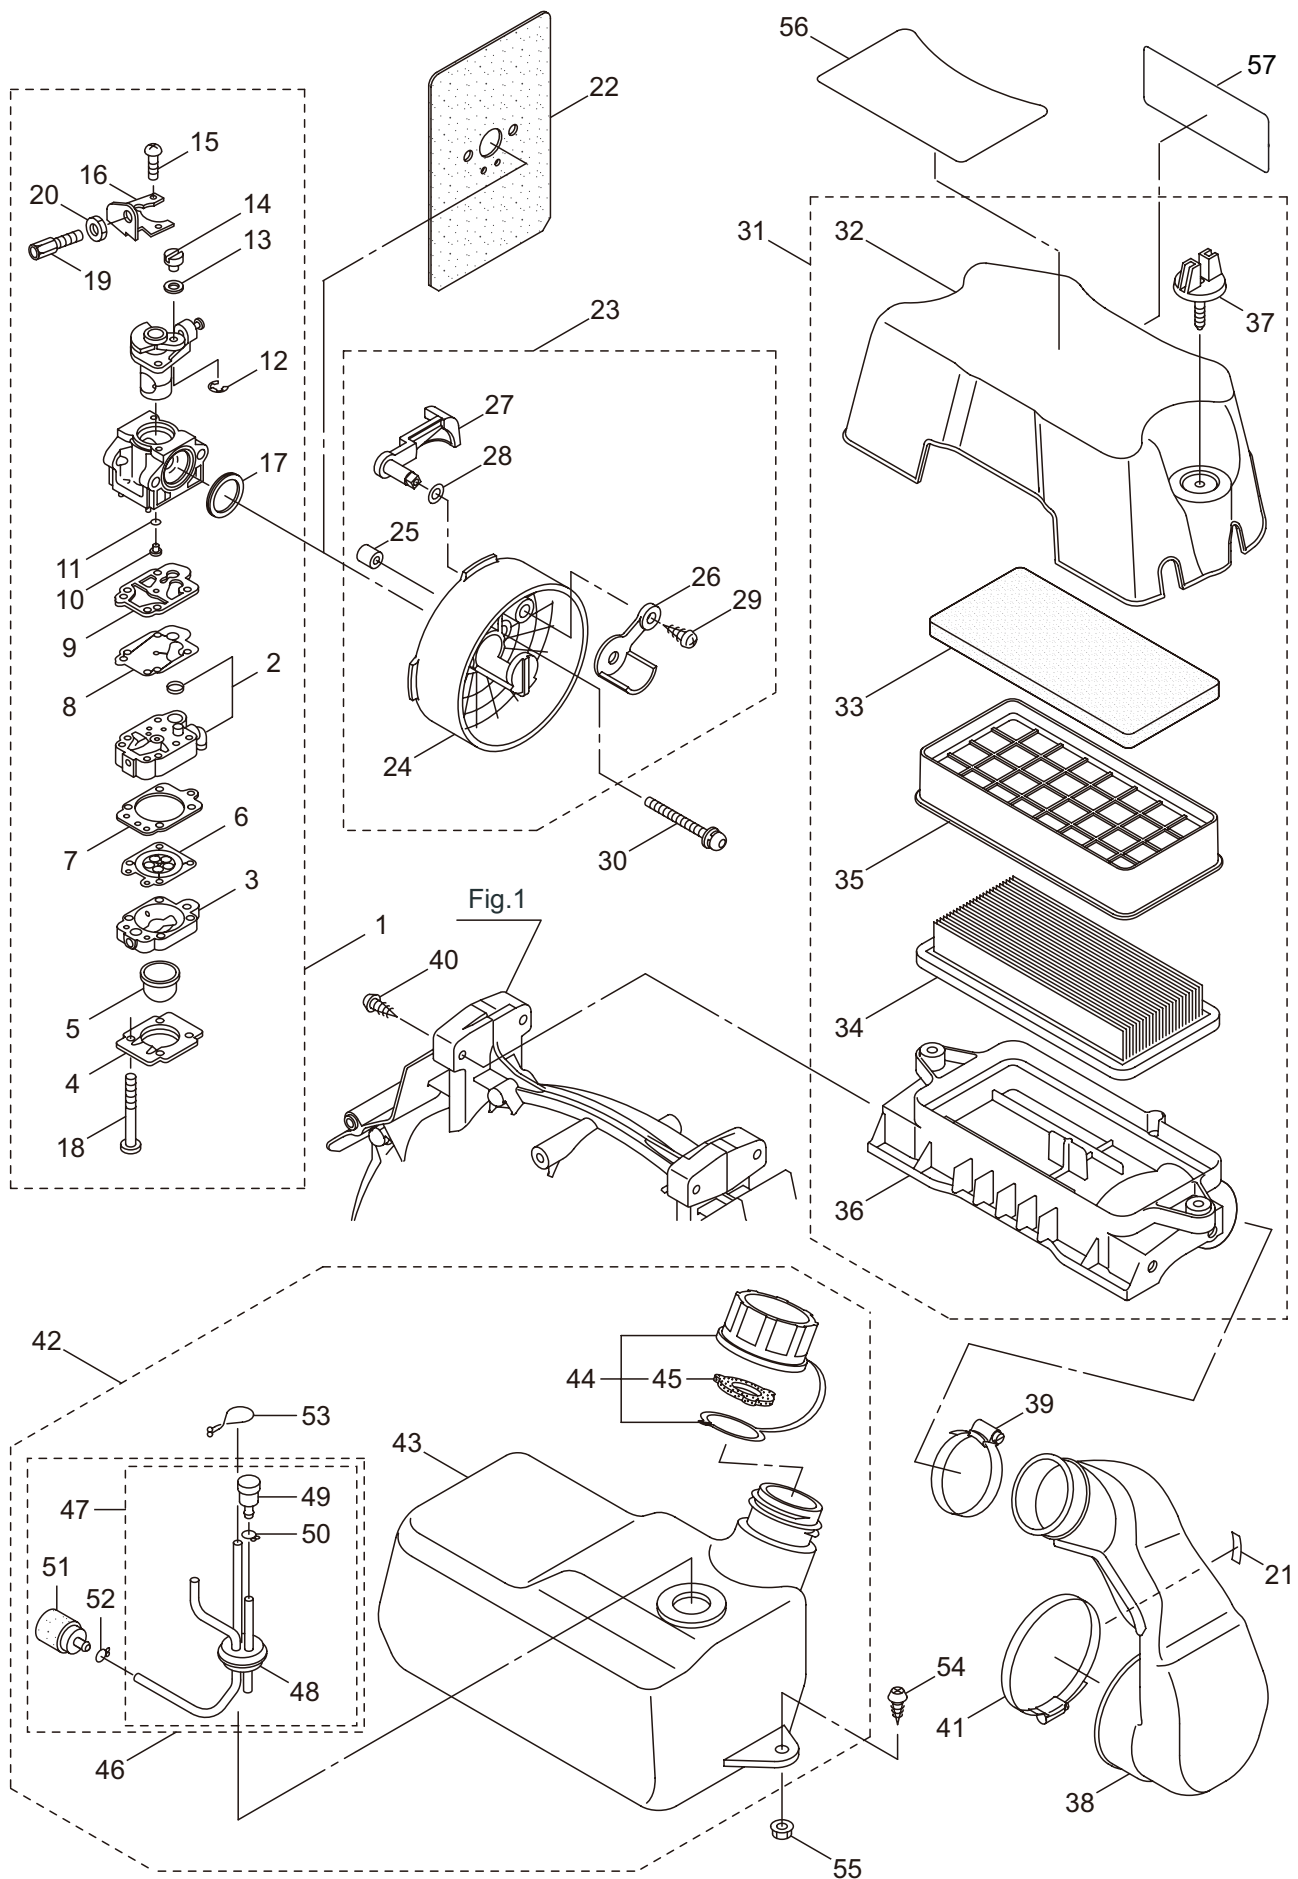

3. BL9000
ENGINE (CARBURETOR, FUEL TANK)

Ref. No.	Part No.	Part Name	Q'ty	Remarks
3-46	276092	Fuel Pipe Pick-up Ass'y	1	Incl.47-52
3-47	276355	Fuel Pipe Ass'y	1	Incl.48-50
3-48	268065	Grommet	1	
3-49	261590	Breather	1	
3-50	261117	Clip	1	
3-51	267328	Fuel Filter Ass'y	1	
3-52	261117	Clip	1	
3-53	131328	Clamp	1	
3-54	127221	Screw	2	M6x16
3-55	125277	Nut	2	
3-56	134383	Label	1	
3-57	134479	Label	1	BL9000