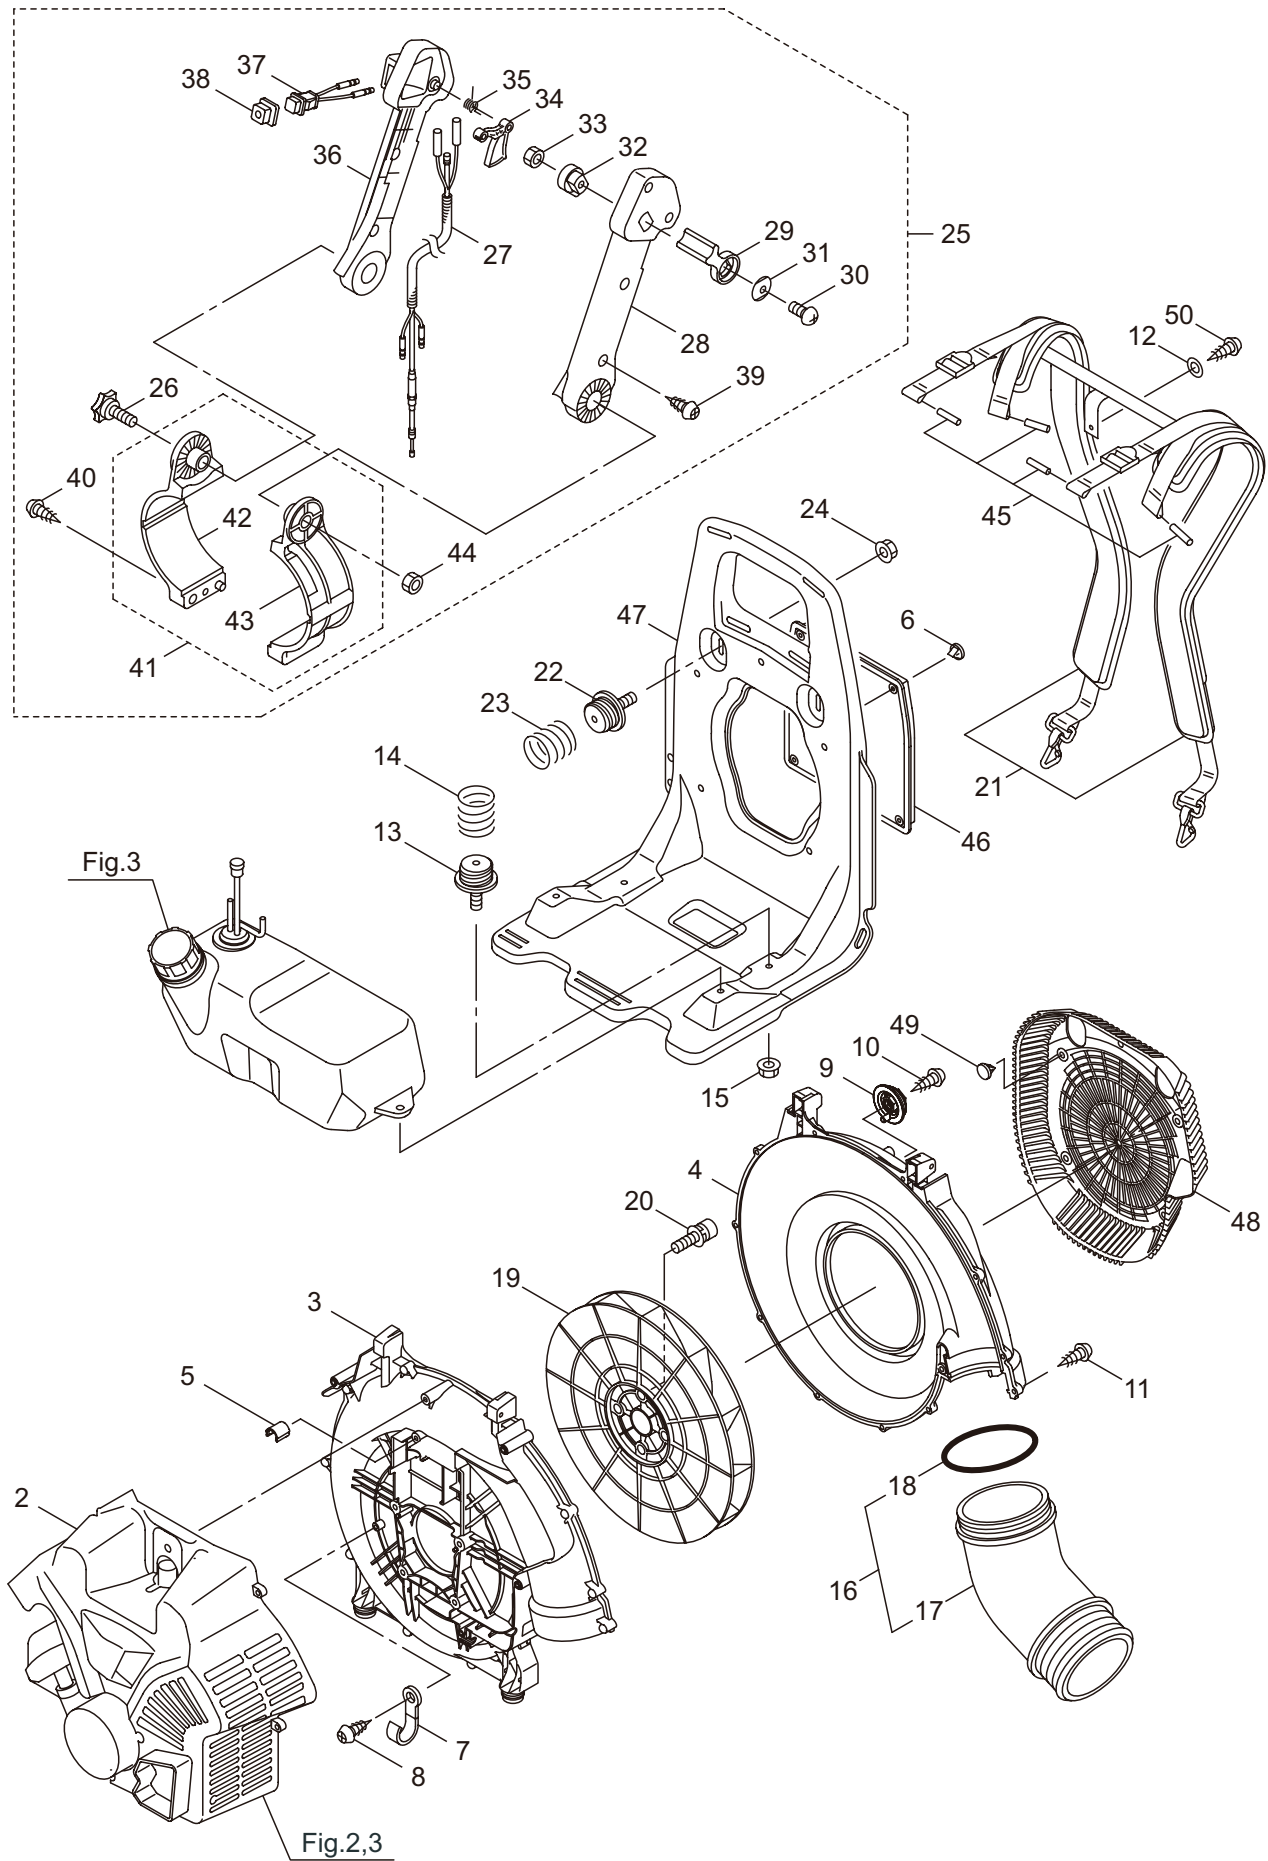

PARTS LIST

BL9000

CONTENTS

1. FRAME & BLOWER	1 ~ 4
2. ENGINE (CYLINDER, CRANKCASE)	5 ~ 8
3. ENGINE (CARBURETOR, FUEL TANK).....	9 ~ 12
4. ACCESSORIES, OPTIONAL PARTS	13 ~ 14

2017. 06.

P/N 524418-1

1. BL9000
 FRAME & BLOWER

Ref. No.	Part No.	Part Name	Q'ty	Remarks
1-1	395867	BL9000	1	
1-2	278382	Engine	1	CE800/02
1-3	275864	Fan Case (E)	1	
1-4	275868	Fan Case (S)	1	
1-5	276361	Collar	1	
1-6	100749	Fastener	4	#7
1-7	109051	Clamp	1	
1-8	082697	Tapping Screw	1	M5x10
1-9	275966	Plug B	2	
1-10	131523	Tapping Screw	2	M5x20
1-11	130420	Tapping Screw	12	M5x25
1-12	261189	Washer	1	6x16.5xt1.2
1-13	275965	Plug A Comp	2	
1-14	275967	Spring	2	2.9-50L
1-15	127228	Nut	2	M6
1-16	275870	Flexible Pipe Ass'y	1	Incl.17,18
1-17	275871	Elbow Pipe	1	
1-18	275873	O-Ring	1	V95
1-19	275874	Fan	1	
1-20	275877	Cap Screw	4	M6X25
1-21	276456	Knapsack Band	1	
1-22	275965	Plug A Comp	2	
1-23	275967	Spring	2	2.9-50L
1-24	127228	Nut	2	M6
1-25	275878	Throttle Ass'y	1	Incl.26-44
1-26	276459	Knob Bolt	1	M6x40
1-27	276297	Throttle Wire Ass'y	1	
1-28	275881	Throttle Case A	1	
1-29	272721	Lever	1	
1-30	273211	Screw	1	5x18
1-31	272724	Spring Washer	1	
1-32	275883	Link	1	
1-33	230662	Nut	1	M5
1-34	275885	Lever	1	
1-35	275887	Spring	1	
1-36	275888	Throttle Case B	1	
1-37	275890	Stop Switch	1	
1-38	222138	Cover, Switch	1	
1-39	235679	Screw	4	
1-40	131523	Tapping Screw	1	M5x20
1-41	275891	Band Ass'y	1	Incl.42,43
1-42	275892	Band (A)	1	
1-43	275894	Band (B)	1	
1-44	127298	Nut	1	M6
1-45	125717	Pin	4	