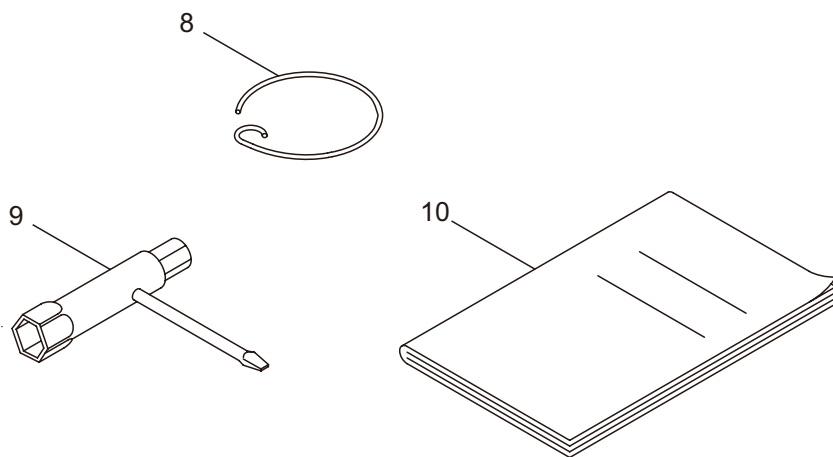

4. BL9000
ACCESSORIES, OPTIONAL PARTS

Ref. No.	Part No.	Part Name	Q'ty	Remarks
4-1	275906	Flexible Pipe	1	
4-2	275908	Pipe Ass'y	1	Incl.3-6
4-3	275909	Flexible Pipe	1	
4-4	275914	Straight Blow Pipe	1	
4-5	275916	Blow Pipe	1	
4-6	276352	Blow Pipe	1	
4-7	130208	Clamp Ass'y	2	#105
4-8	128924	Clamp	2	
4-9	288652	Combi Box Spanner	1	13x19 L=190
4-10	134385	Instruction Manual	1	BL9000
4-11	278009	Blow Pipe	1