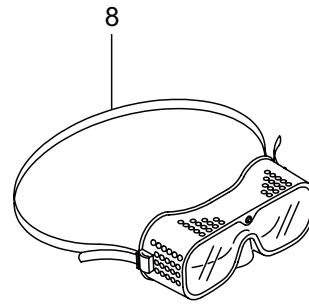

4. HT239DL
ACCESSORIES

Ref. No.	Part No.	Part Name	Q'ty	Remarks
4-1	279225	Instruction Manual	1	GB/ES/PT
4-2	279226	Instruction Manual	1	FR/DE/IT
4-3	279227	Instruction Manual	1	RU/PL/RO
4-4	524570	Parts List	1	HT239DL
4-5	264606	Tool Set	1	Incl.6,7
4-6	219431	Wrench	1	3mm
4-7	219432	Wrench	1	4mm
4-8	221460	Goggles	1