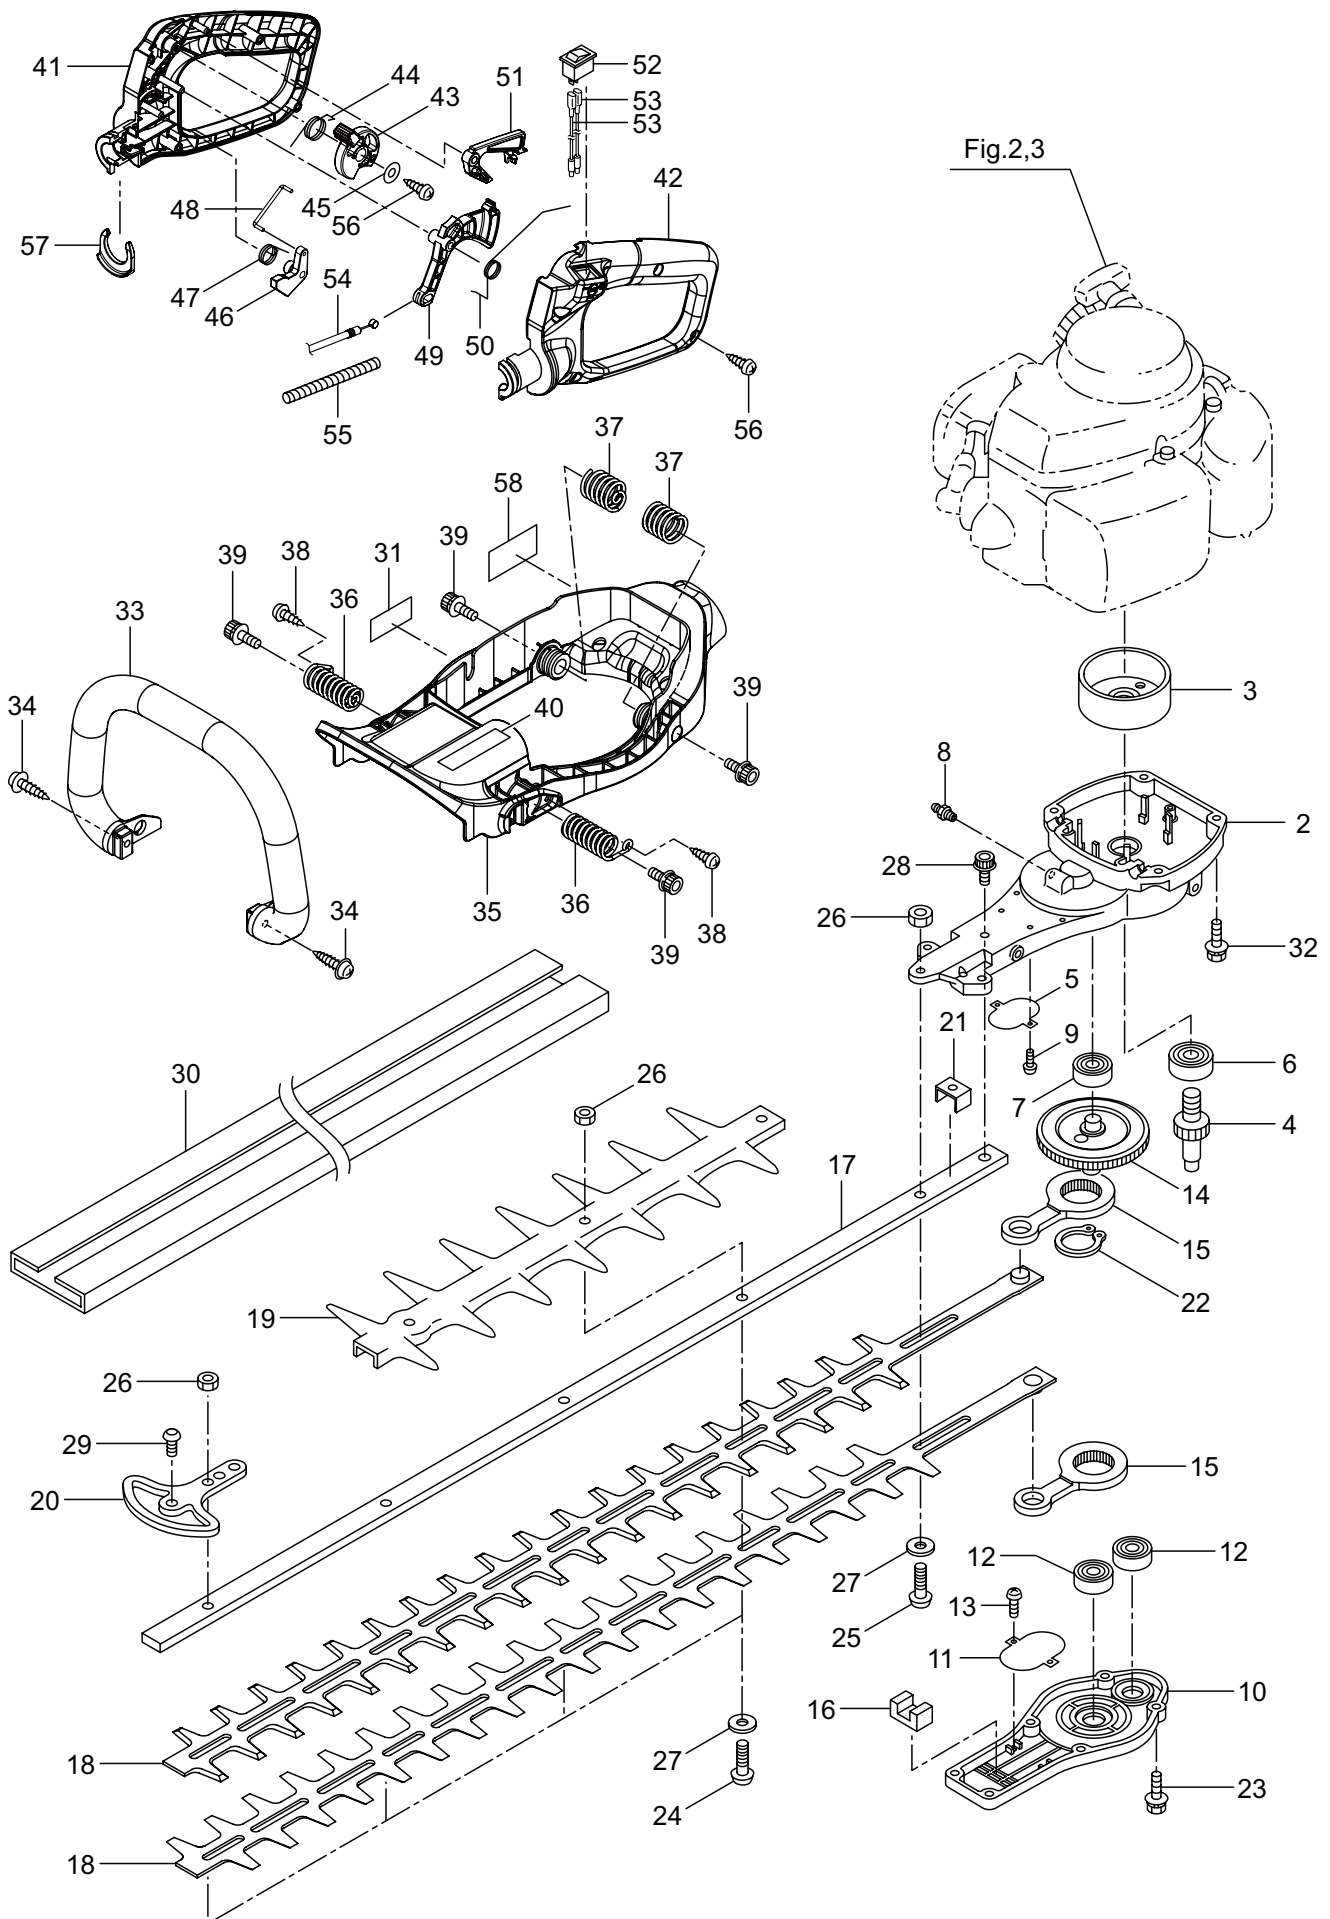

1. HT239DL
MAIN BODY

Fig.2,3

Ref. No.	Part No.	Part Name	Q'ty	Remarks
1-46	279044	Lock Lever	1	
1-47	279045	Spring	1	
1-48	279046	Rod	1	
1-49	279039	Throttle Lever	1	
1-50	279040	Spring	1	
1-51	279041	Safety Lever	1	
1-52	236722	Stop Switch	1	
1-53	279037	Lead	2	
1-54	279035	Cable Comp	1	
1-55	279570	Tube	1	230L
1-56	285631	Screw	5	M4x16
1-57	279038	Clip	1	
1-58	266957	Label	1	

2. HT239DL ENGINE

Ref. No.	Part No.	Part Name	Q'ty	Remarks
2-46	267492	Lead	1	130L
2-47	284541	Wire,Lead	1	
2-48	261076	Woodruff Key	1	3x10
2-49	261077	Nut,Rotor	1	M6
2-50	280381	Spacer	2	
2-51	279850	Cap Screw	2	M4x25
2-52	288264	Spark Plug	1	BPMR8Y
2-53	278294	Grommet	1	
2-54	278177	Starter Ass'y	1	Incl.55-63
2-55	286363	Reel	1	
2-56	286364	Cam Plate	1	
2-57	283290	Spring	1	
2-58	280931	Spiral Spring	1	
2-59	267213	Screw	1	
2-60	283291	Rope Ass'y	1	Incl.61-63
2-61	283292	Starter Rope	1	
2-62	261725	Starter Grip	1	
2-63	283293	Rope Stopper	1	
2-64	267290	Cap Screw	3	M5x20
2-65	279305	Label	1	HT239DL
2-66	261250	Cap Screw	1	M5x20