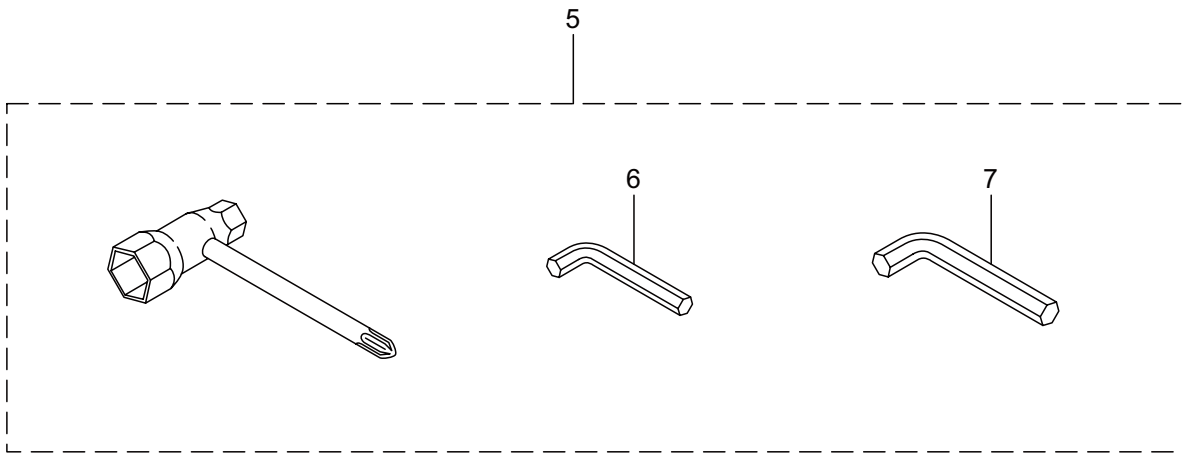

4. HT239DL
ACCESSORIES

Ref. No.	Part No.	Part Name	Q'ty	Remarks
4-1	279225	Instruction Manual	1	GB/ES/PT
4-2	279226	Instruction Manual	1	FR/DE/IT
4-3	279227	Instruction Manual	1	RU/PL/RO
4-4	524570	Parts List	1	HT239DL
4-5	264606	Tool Set	1	Incl.6,7
4-6	219431	Wrench	1	3mm
4-7	219432	Wrench	1	4mm
4-8	221460	Goggles	1