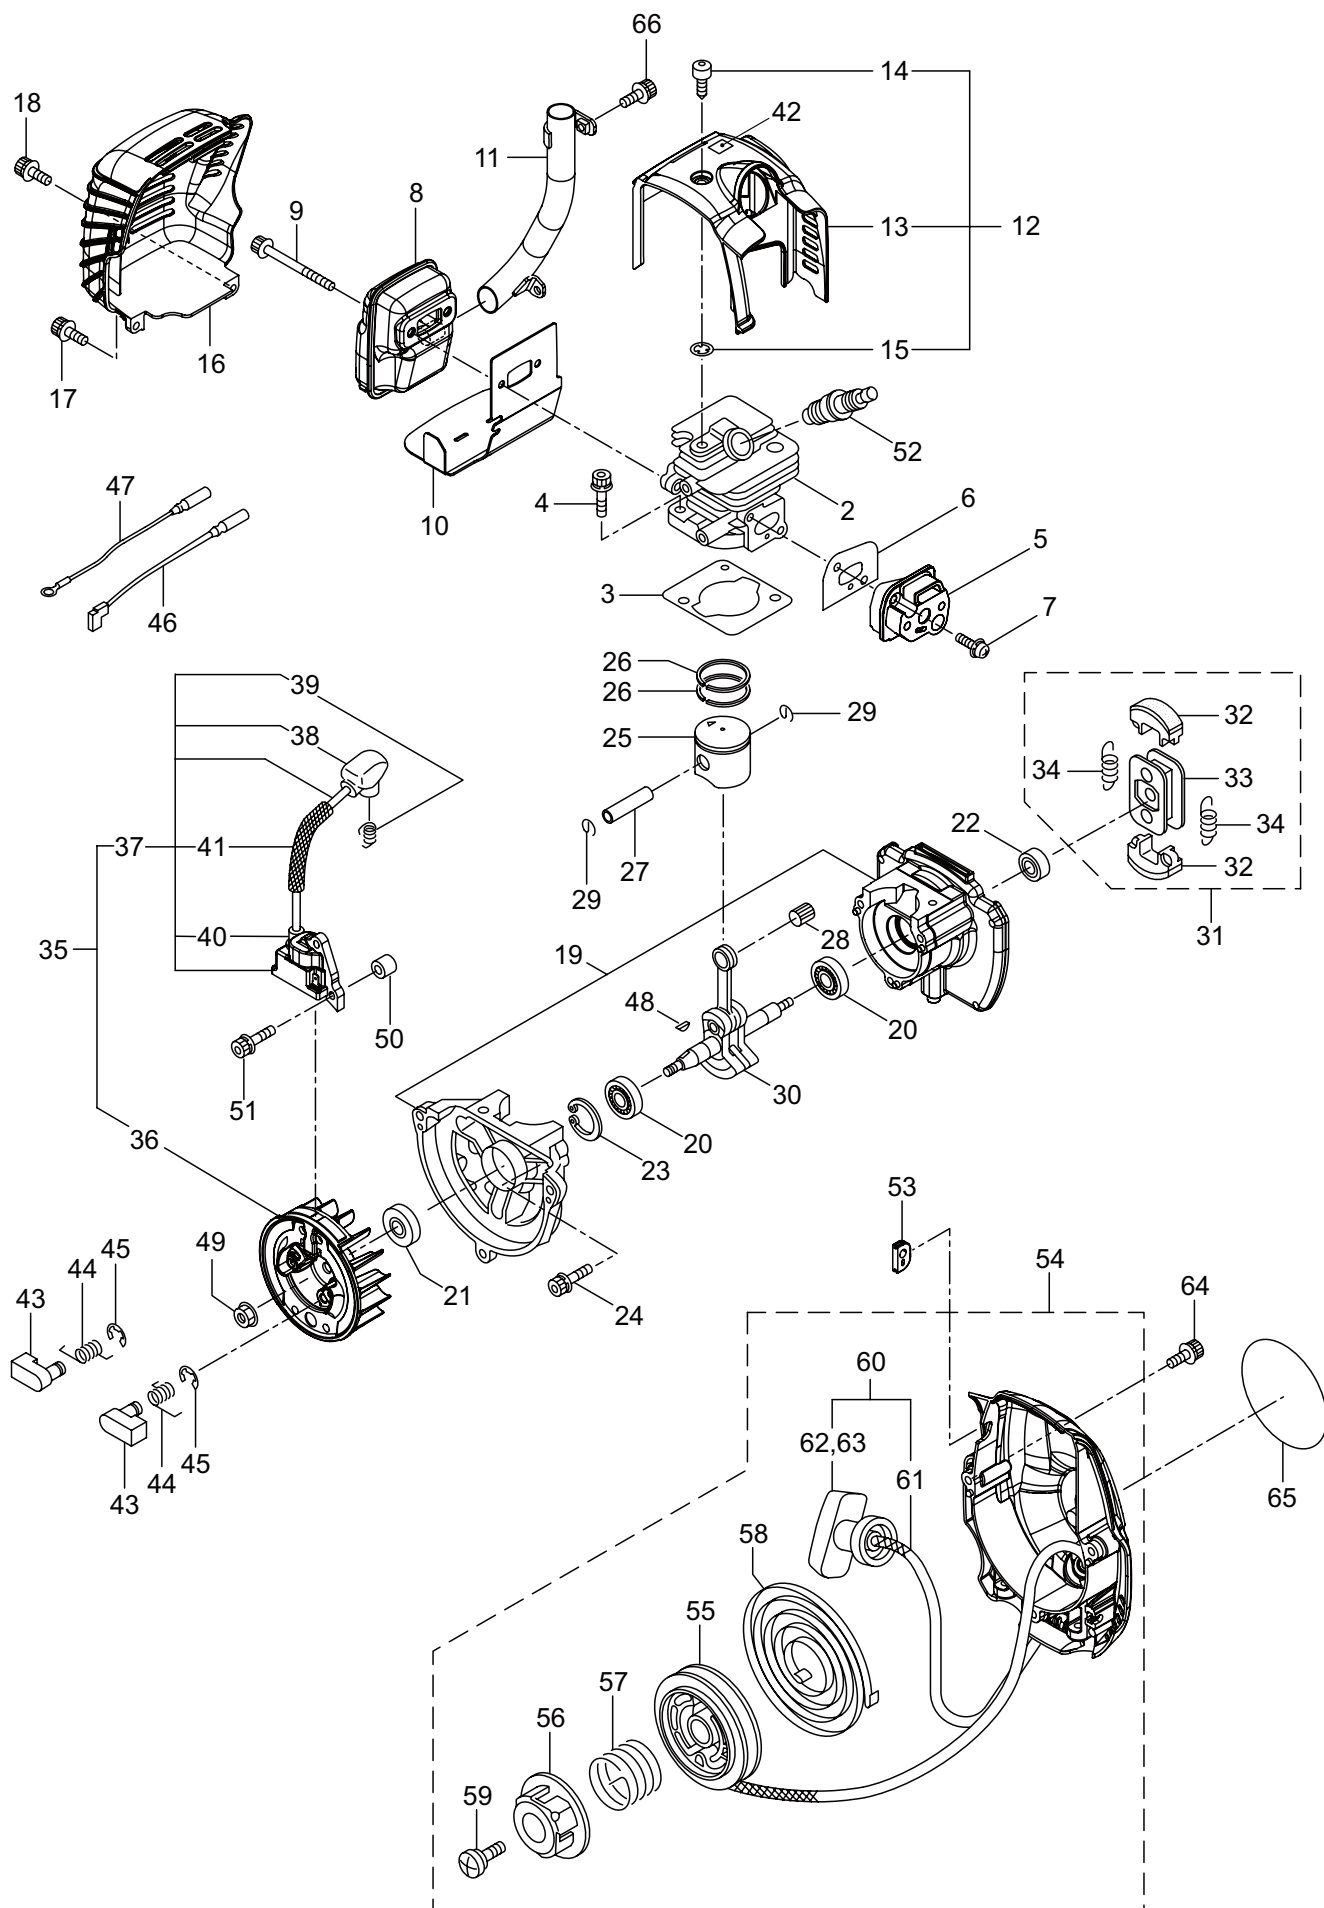

2. HT239DL ENGINE

Ref. No.	Part No.	Part Name	Q'ty	Remarks
2-1	875195	Engine	1	HE232/08
2-2	278641	Cylinder	1	
2-3	289643	Gasket	1	
2-4	267290	Cap Screw	2	M5x20
2-5	272744	Insulator	1	New gasket required
2-6	267049	Gasket	1	
2-7	265924	Cap Screw	2	M5x25
2-8	278263	Muffler Comp	1	
2-9	266402	Cap Screw	2	M5x55
2-10	278273	Gasket	1	
2-11	279055	Tail Pipe Comp	1	
2-12	278288	Cylinder Cover Ass'y	1	Incl.13-15
2-13	277793	Cylinder Cover	1	
2-14	286399	Knob	1	M5
2-15	286270	Washer	1	M5
2-16	279059	Muffler Cover Comp	1	
2-17	261607	Cap Screw	1	M5x16
2-18	267191	Cap Screw	1	M5x16
2-19	278208	Crankcase	1	
2-20	261181	Bearing	2	#6000C3
2-21	262712	Oil Seal	1	TC10267
2-22	262713	Oil Seal	1	TC10207
2-23	054676	Snap Ring	1	#26
2-24	261246	Cap Screw	3	M5x25
2-25	272204	Piston	1	
2-26	264891	Piston Ring	2	(2)required
2-27	261036	Piston Pin	1	
2-28	288520	Bearing, Needle	1	
2-29	261576	Clip,Piston	2	
2-30	283155	Shaft Comp	1	
2-31	246054	Clutch Ass'y	1	Incl.31-33
2-32	246068	Clutch Shoe	2	(2)required
2-33	246069	Clutch Boss Comp	1	
2-34	246070	Spring	2	(2)required
2-35	278161	Magneto Ass'y	1	Incl.36-41
2-36	278176	Rotor/Fan	1	
2-37	278293	Ignition Coil Ass'y	1	Incl.38-41
2-38	282292	Plug Boot	1	
2-39	261075	Connector	1	
2-40	261072	Cap	1	
2-41	280080	Insulator	1	
2-42	283526	Label	1	
2-43	280936	Ratchet	2	
2-44	280553	Spring	2	
2-45	020299	E-Ring	2	#4