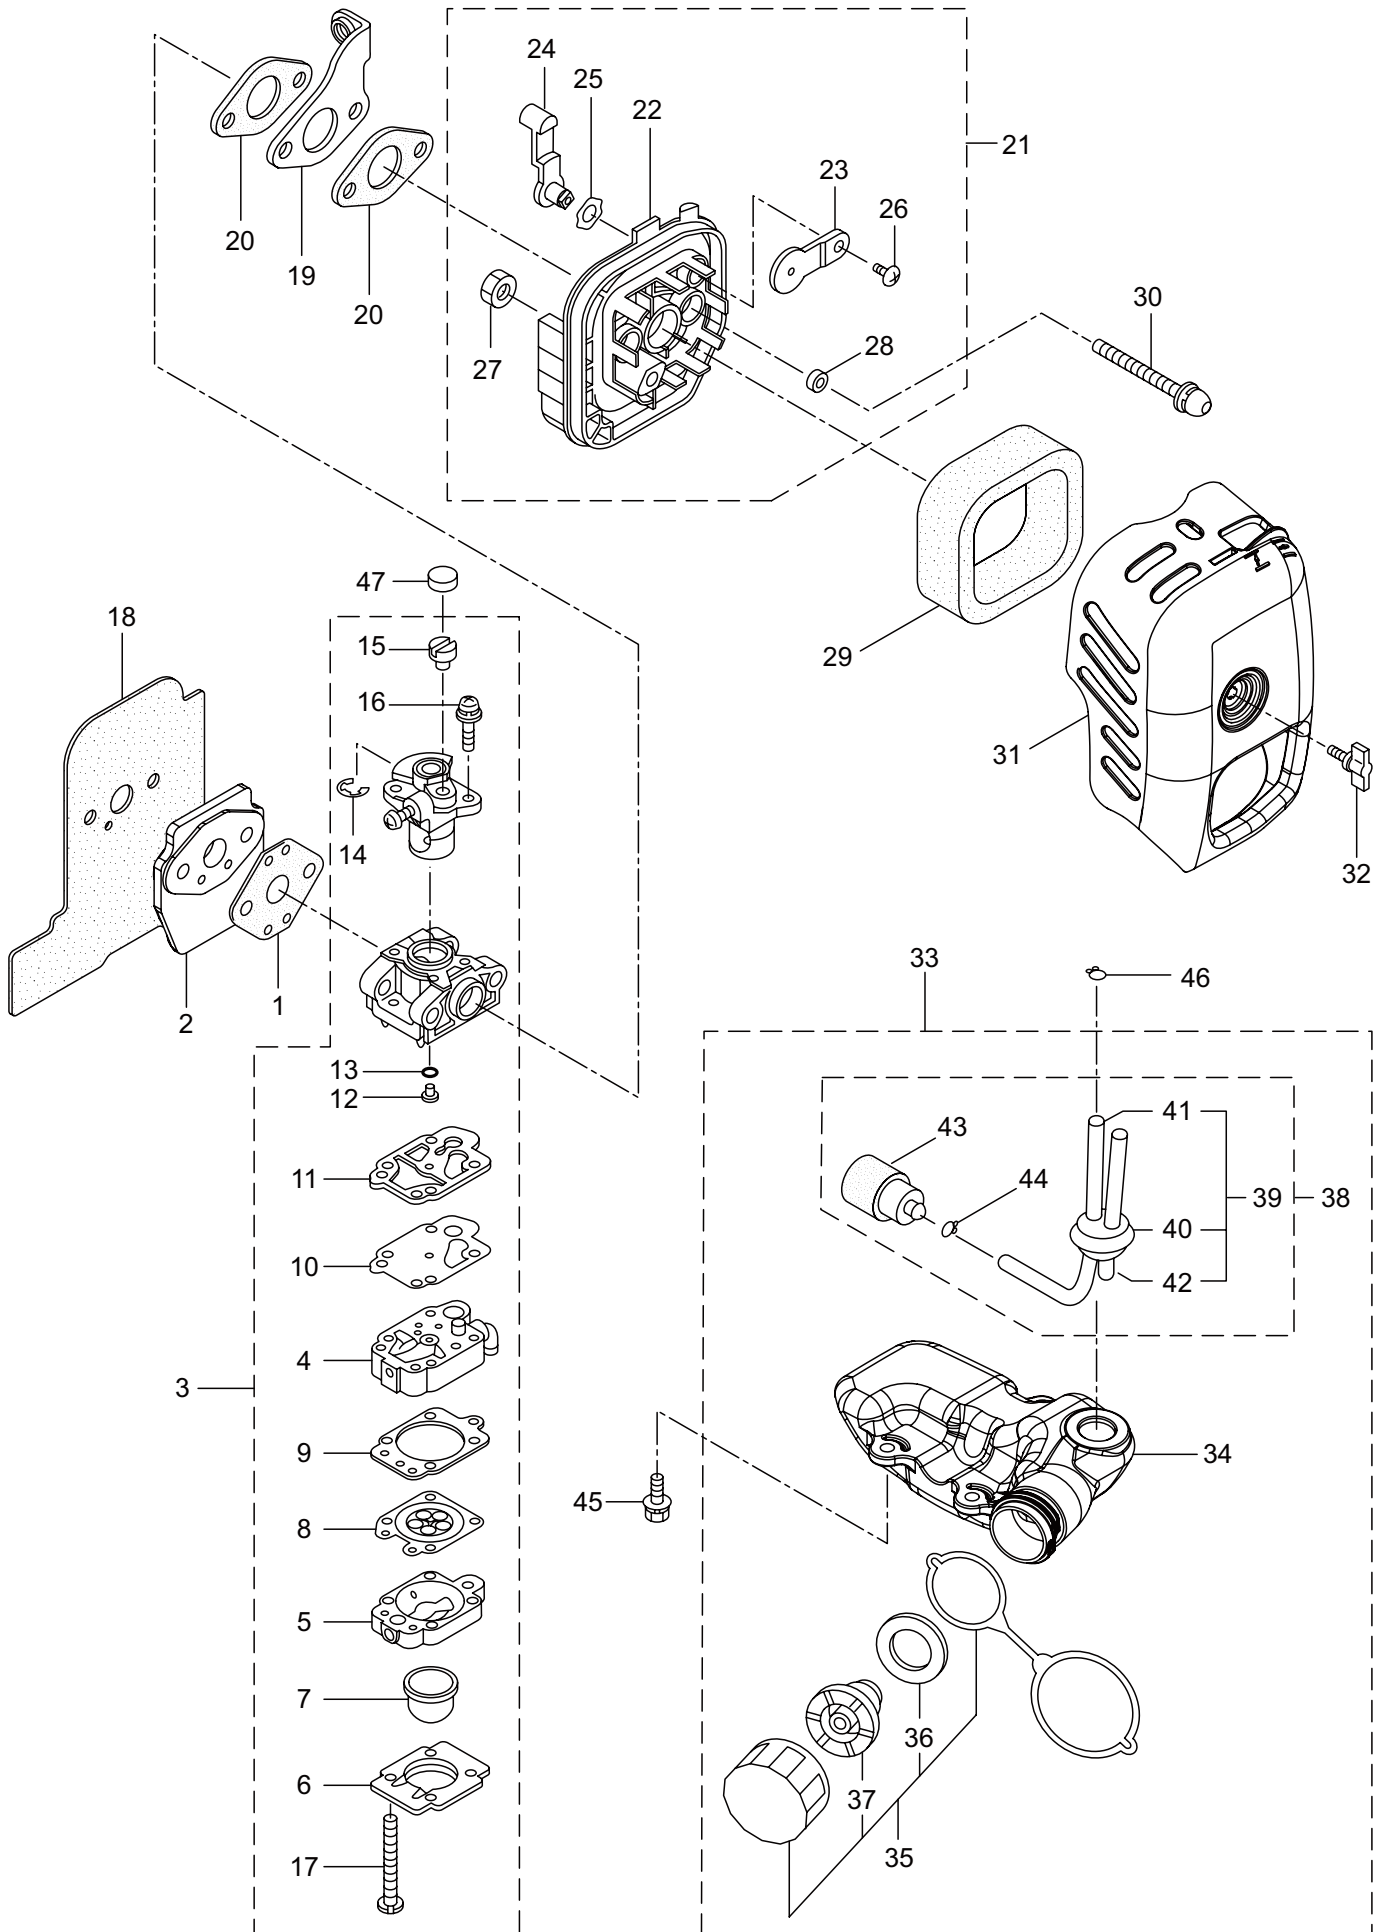

3. HT239DL
CARBURETOR, FUEL TANK

Ref. No.	Part No.	Part Name	Q'ty	Remarks
3-1	261864	Gasket	1	
3-2	279050	Divider	1	
3-3	278297	Carburetor Ass'y	1	Incl.4-17
3-4	268499	Pump Body	1	
3-5	262991	Purge Body	1	
3-6	262992	Cover Plate	1	
3-7	261874	Primer Bulb	1	
3-8	283905	Diaphragm, Meterring	1	
3-9	262993	Gasket	1	
3-10	262994	Diaphragm,Fuel Pump	1	
3-11	282576	Gasket	1	
3-12	289396	Main Jet	1	
3-13	261871	O-Ring	1	
3-14	261876	E-Ring	1	
3-15	261658	Swivel	1	
3-16	264682	Screw	2	
3-17	262996	Screw	4	
3-18	278750	Gasket	1	
3-19	283773	Stay	1	
3-20	283771	Gasket	2	
3-21	289048	Case Ass'y	1	Incl.22-28
3-22	269050	Case Body	1	
3-23	289019	Valve	1	
3-24	284803	Lever	1	
3-25	284816	Washer	1	6.4x11x0.15
3-26	269032	Screw	1	
3-27	126993	Nut	1	M5
3-28	269051	Sleeve	2	
3-29	269030	Element	1	
3-30	280102	Screw	2	M5x65
3-31	279049	Cleaner Cover	1	
3-32	281438	Knob	1	
3-33	278209	Fuel Tank Ass'y	1	Incl.34-44
3-34	277791	Fuel Tank	1	
3-35	283438	Tank Cap Ass'y	1	Incl.36,37
3-36	283727	Gasket	1	
3-37	283764	Breather Ass'y	1	
3-38	265752	Fuel Pipe Pick-up Ass'y	1	Incl.39-44
3-39	264031	Fuel Pipe Ass'y	1	Incl.40-42
3-40	261115	Grommet	1	
3-41	261690	Fuel Pipe	1	160L
3-42	263038	Return Pipe	1	3x6x85L
3-43	264653	Filter Ass'y	1	
3-44	261117	Clip	1	
3-45	269690	Cap Screw	3	M5x18