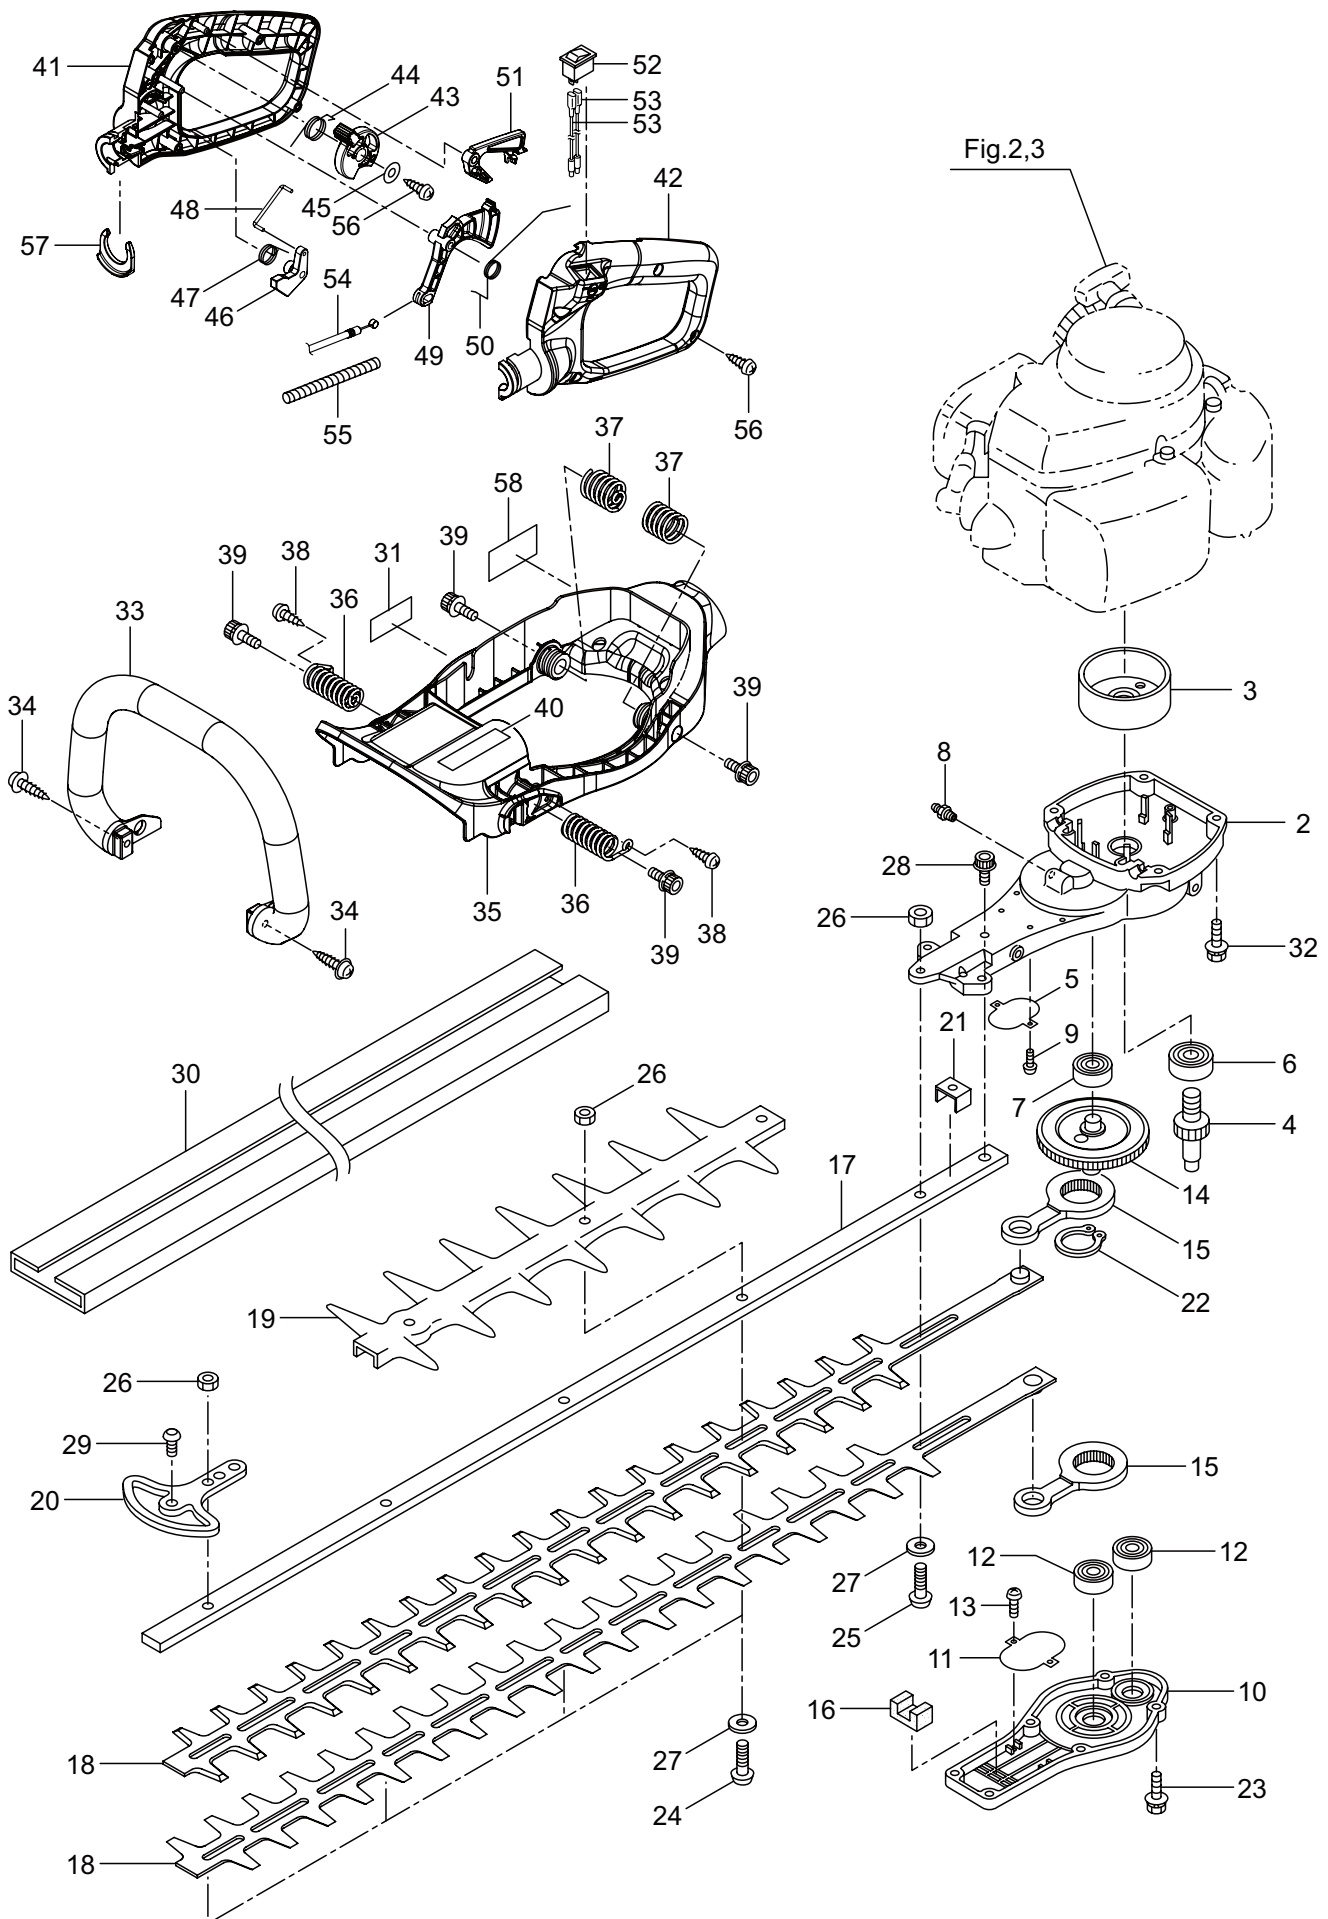

PARTS LIST

HT239DL

CONTENTS

1. MAIN BODY	1 ~ 4
2. ENGINE	5 ~ 8
3. CARBURETOR, FUEL TANK	9 ~ 12
4. ACCESSORIES	13 ~ 14

2018. 12.

MARUYAMA

P/N 524570-3

1. HT239DL
MAIN BODY

1. HT239DL
MAIN BODY

Fig.2,3

Ref. No.	Part No.	Part Name	Q'ty	Remarks
1-46	279044	Lock Lever	1	
1-47	279045	Spring	1	
1-48	279046	Rod	1	
1-49	279039	Throttle Lever	1	
1-50	279040	Spring	1	
1-51	279041	Safety Lever	1	
1-52	236722	Stop Switch	1	
1-53	279037	Lead	2	
1-54	279035	Cable Comp	1	
1-55	279570	Tube	1	230L
1-56	285631	Screw	5	M4x16
1-57	279038	Clip	1	
1-58	266957	Label	1	

2. HT239DL ENGINE

Ref. No.	Part No.	Part Name	Q'ty	Remarks
2-46	267492	Lead	1	130L
2-47	284541	Wire,Lead	1	
2-48	261076	Woodruff Key	1	3x10
2-49	261077	Nut,Rotor	1	M6
2-50	280381	Spacer	2	
2-51	279850	Cap Screw	2	M4x25
2-52	288264	Spark Plug	1	BPMR8Y
2-53	278294	Grommet	1	
2-54	278177	Starter Ass'y	1	Incl.55-63
2-55	286363	Reel	1	
2-56	286364	Cam Plate	1	
2-57	283290	Spring	1	
2-58	280931	Spiral Spring	1	
2-59	267213	Screw	1	
2-60	283291	Rope Ass'y	1	Incl.61-63
2-61	283292	Starter Rope	1	
2-62	261725	Starter Grip	1	
2-63	283293	Rope Stopper	1	
2-64	267290	Cap Screw	3	M5x20
2-65	279305	Label	1	HT239DL
2-66	261250	Cap Screw	1	M5x20