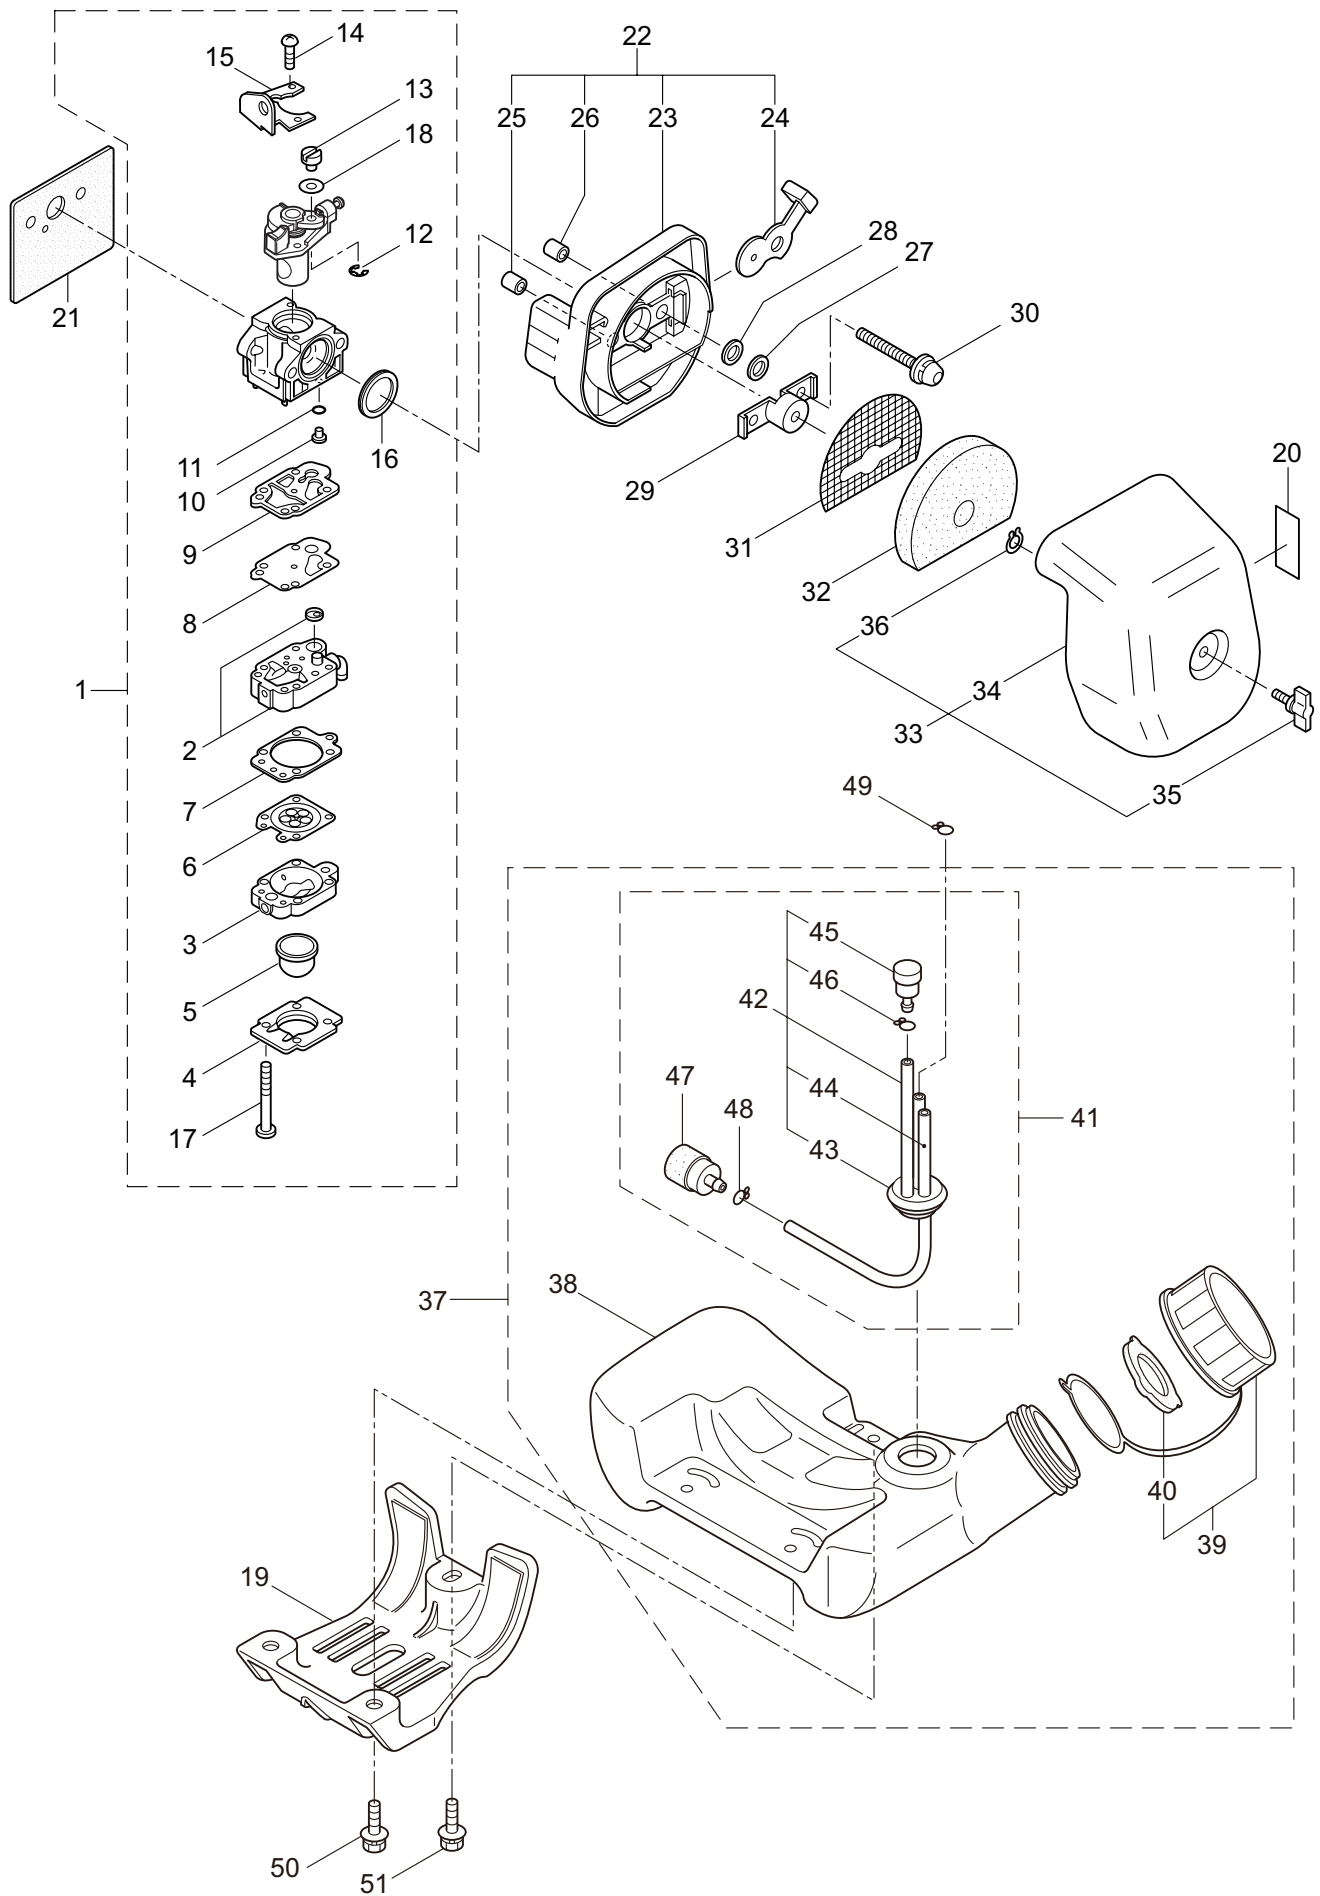

4. BC2621H-RS-02
CARBURETOR, FUEL TANK

Ref. No.	Part No.	Part Name	Q'ty	Remarks
4-1	286259	Carburetor Ass'y	1	Incl.2-18 New gasket required
4-2	264155	Pump Body	1	
4-3	262991	Purge Body	1	
4-4	262992	Cover Plate	1	
4-5	261874	Primer Bulb	1	
4-6	283905	Diaphragm, Meterring	1	
4-7	262993	Gasket	1	
4-8	262994	Diaphragm,Fuel Pump	1	
4-9	282576	Gasket	1	
4-10	281487	Main Jet	1	#37
4-11	261871	O-Ring	1	
4-12	261876	E-Ring	1	
4-13	261658	Swivel	1	
4-14	261875	Screw	2	
4-15	264677	Bracket	1	
4-16	261657	Packing	1	
4-17	262996	Screw	4	
4-18	264678	Washer	1	
4-19	281441	Stand	1	
4-20	261352	Label	1	Choke
4-21	269762	Gasket	1	
4-22	268055	Air Filter Case Ass'y	1	Incl.23-26
4-23	268056	Air Filter Case	1	
4-24	268057	Valve	1	
4-25	268157	Sleeve	1	5.5x7.1x6L
4-26	268412	Sleeve	1	5.5x7.1x6.6L
4-27	263345	Packing	1	7.2x11xt1.3
4-28	263942	Washer	1	7.2x12xt0.15
4-29	263815	Stay	1	
4-30	264016	Cap Screw	2	M5x60
4-31	265026	Screen	1	
4-32	265027	Foam Element	1	
4-33	268058	Air Filter Cover Ass'y	1	Incl.34-36
4-34	268059	Air Filter Cover	1	
4-35	281438	Knob	1	
4-36	261734	Snap Ring	1	#5
4-37	284954	Fuel Tank Ass'y	1	Incl.38-48
4-38	281439	Fuel Tank	1	
4-39	281564	Fuel Tank Cap Ass'y	1	Incl.40
4-40	269377	Gasket	1	
4-41	282538	Fuel Pipe Pick-up Ass'y	1	Incl.42-48
4-42	282539	Fuel Pipe Ass'y	1	Incl.43-46
4-43	268065	Grommet	1	
4-44	261690	Fuel Pipe	1	160L
4-45	261590	Breather	1