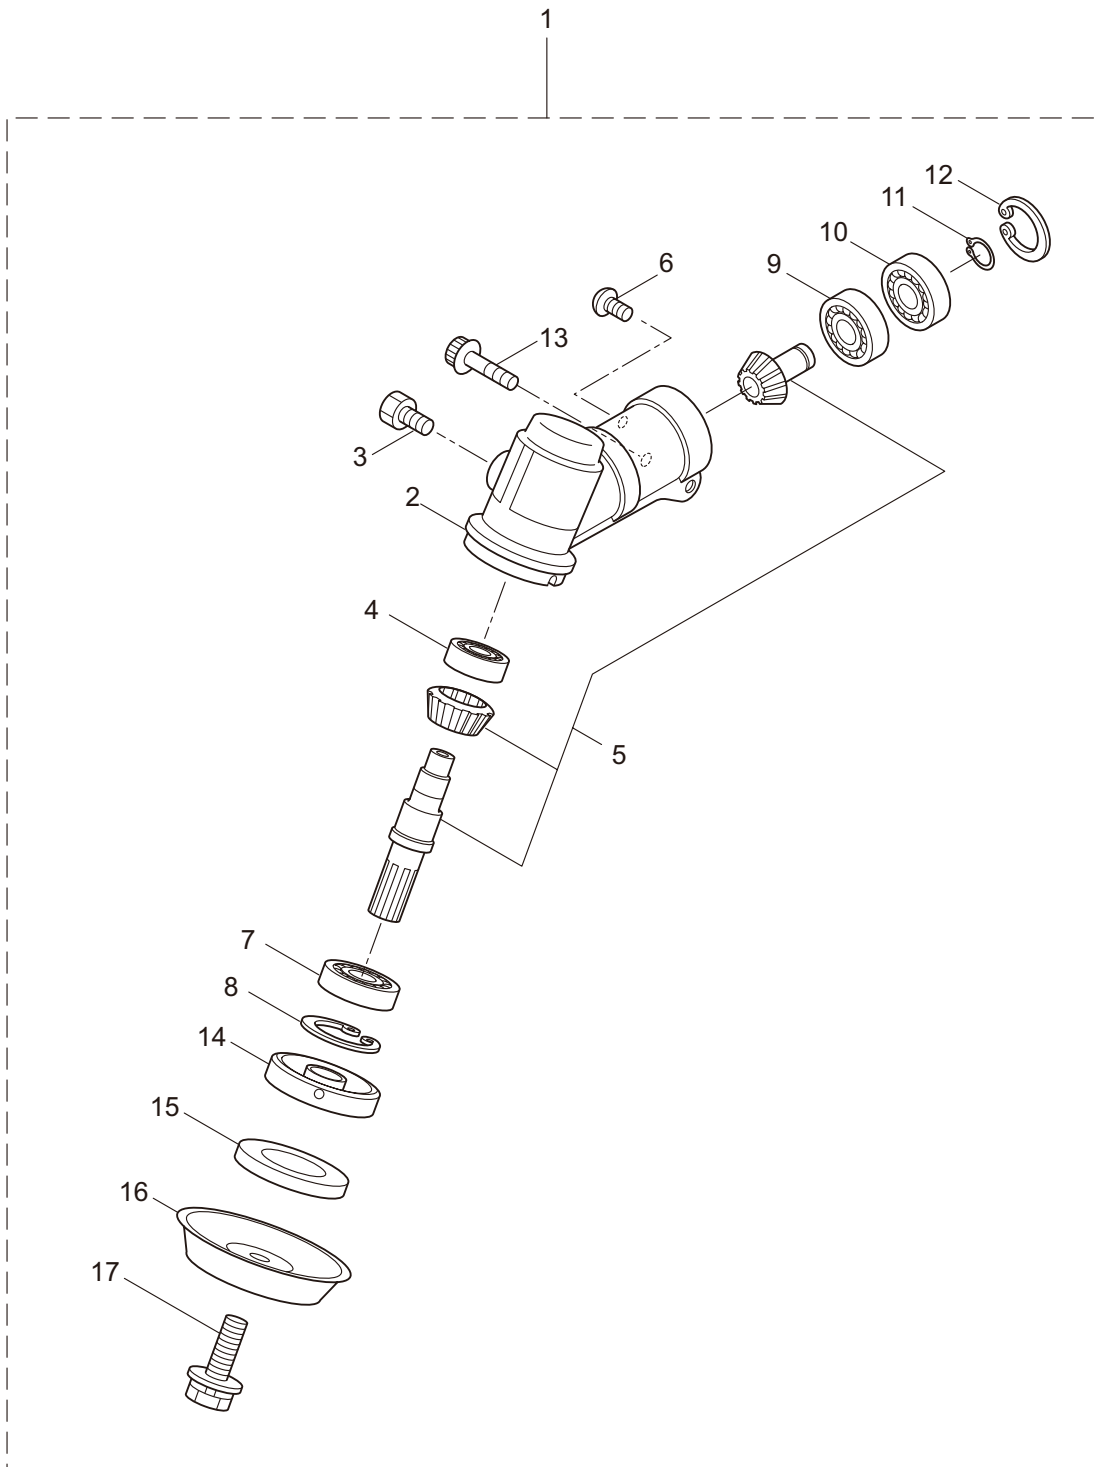

2. BC2621H-RS-02
GEARCASE

Ref. No.	Part No.	Part Name	Q'ty	Remarks
2-1	231880	Gearcase Ass'y	1	Incl.2-17
2-2	225960	Gearcase	1	
2-3	234109	Bolt	1	M8x8
2-4	227990	Bearing	1	#608
2-5	228416	Gear Set	1	
2-6	219087	Cap Screw	1	M5x10
2-7	227991	Bearing	1	#6001DDU
2-8	055185	Snap Ring	1	#28
2-9	227992	Bearing	1	#609
2-10	227993	Bearing	1	#609Z
2-11	228477	Snap Ring	1	#9
2-12	140270	Snap Ring	1	#24
2-13	261246	Cap Screw	1	M5x25
2-14	212986	Boss Adapter	1	
2-15	140275	Clamping Washer	1	
2-16	215547	Stabilizer	1	
2-17	215610	Bolt	1	M8x22,Counterclockwise