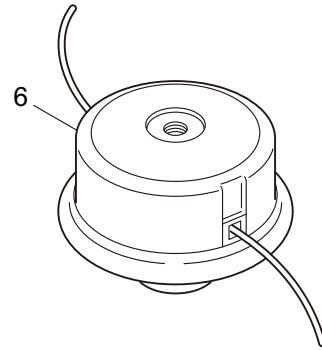

5. BC2621H-RS-02
ACCESSORIES

Ref. No.	Part No.	Part Name	Q'ty	Remarks
5-1	210418	Box Spanner	1	13x19x(+)
5-2	022865	Double-ended Wrench	1	8x10
5-3	210181	Lever Handle	1	3.5x170L
5-4	220534	Blade Cover	1	
5-5	210179	Mowing Blade	1	230x4
5-6	232226	Semi-Auto Head (L)	1	
5-7	233336	Instruction Manual	1	RU/RO/PL
5-8	523779	Parts List	1	BC2621H-RS-02
5-9	219432	Wrench	1	4mm
5-10	219433	Wrench	1	5mm
5-11	234954	Colgate Tube	1	60L
5-12	234955	Band	1	3.4x145L