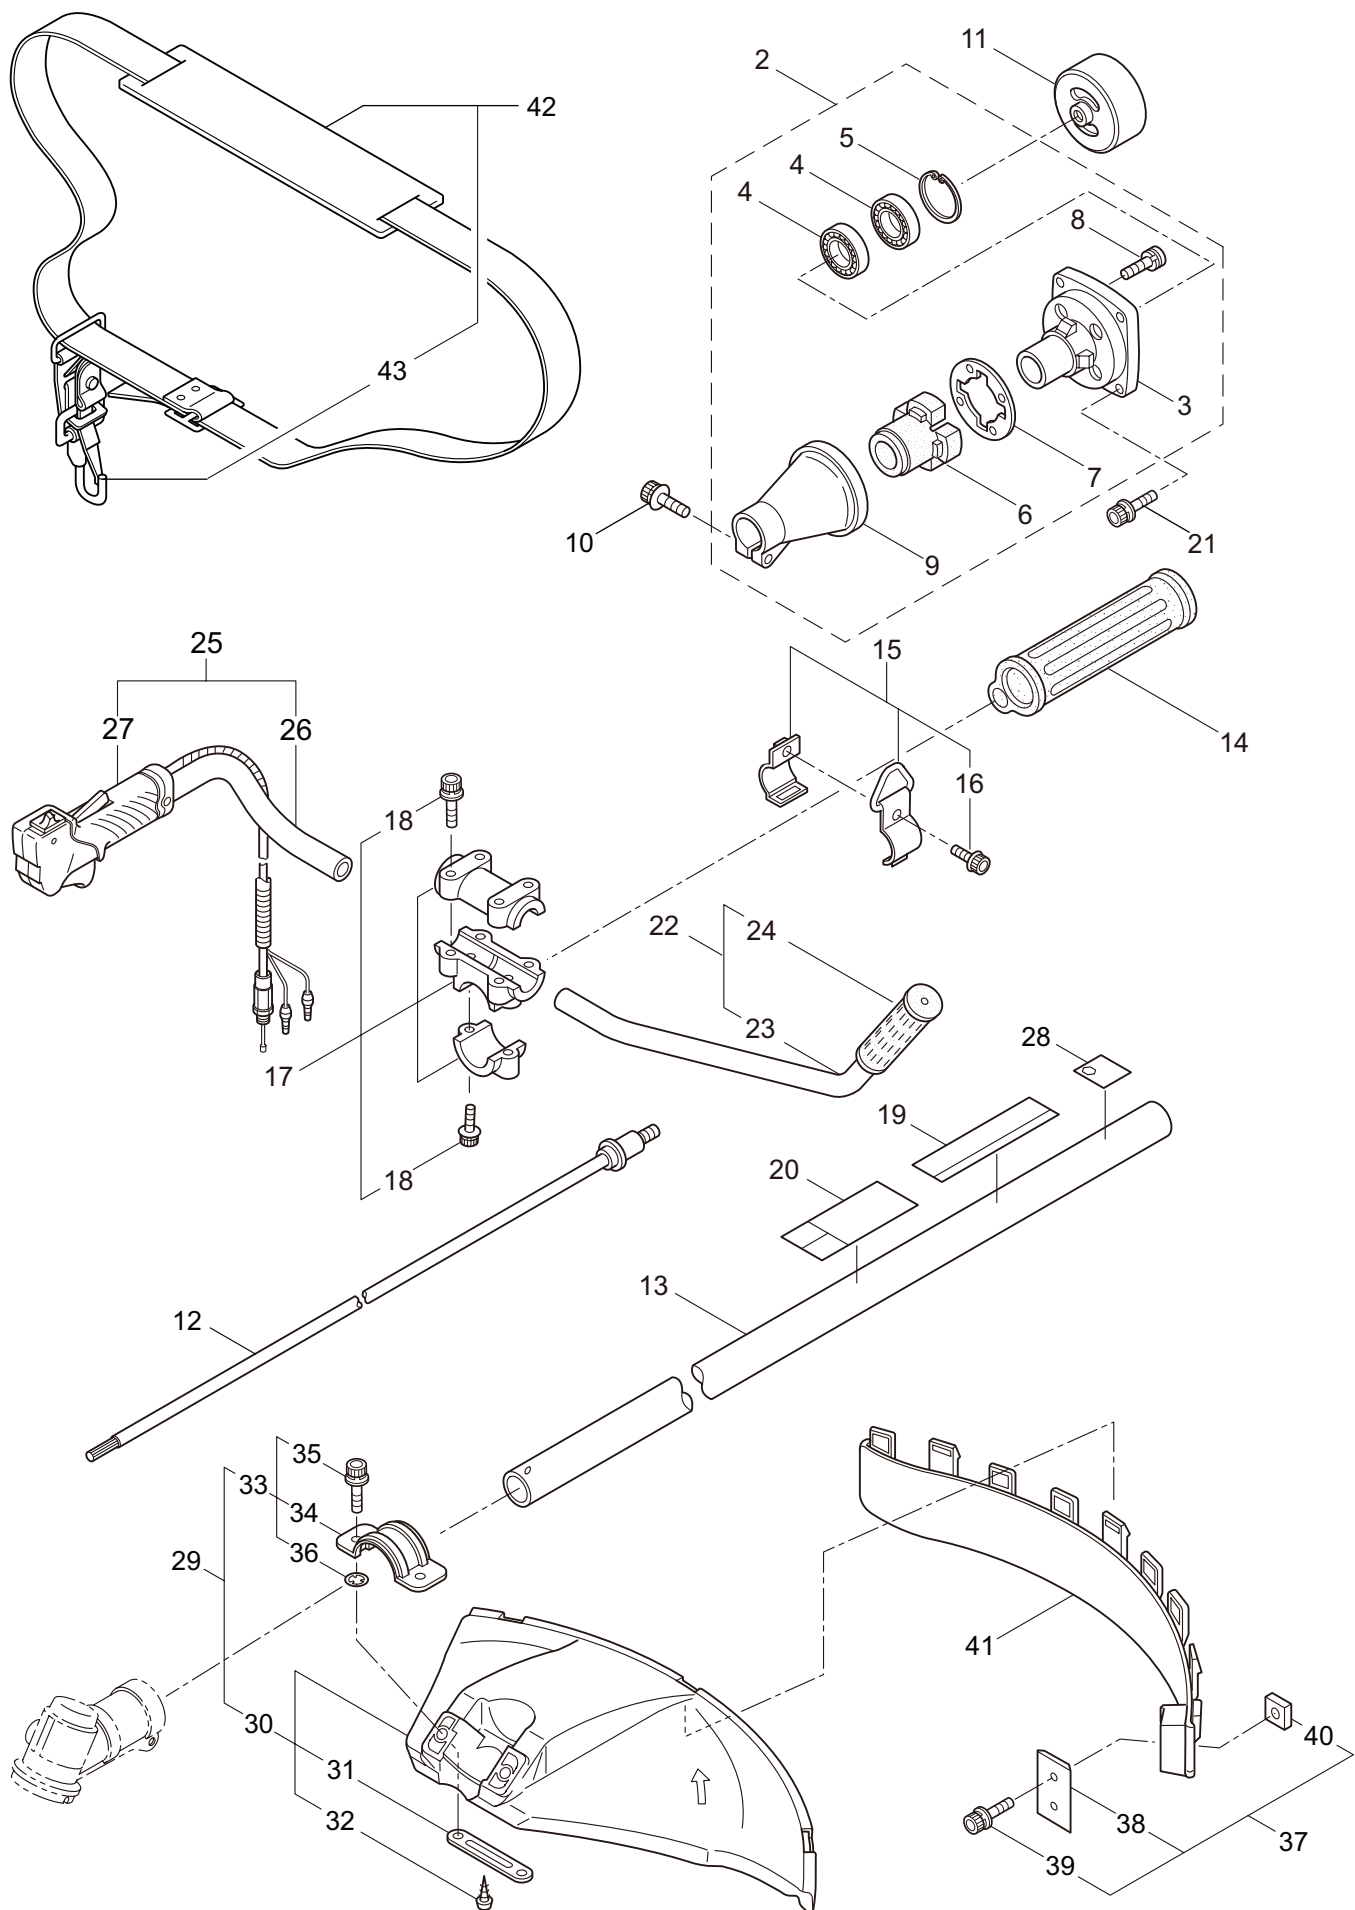

## CONTENTS

1. MAIN BODY .....	1 ~ 2
2. GEARCASE.....	3 ~ 4
3. ENGINE .....	5 ~ 8
4. CARBURETOR, FUEL TANK .....	9 ~ 12
5. ACCESSORIES .....	13 ~ 14

2014. 03.

P/N 523779

1. BC2621H-RS-02  
MAIN BODY

Ref. No.	Part No.	Part Name	Q'ty	Remarks
1-1	364128	BC2621H-RS-02	1	
1-2	215512	Clutch Case Ass'y	1	Incl.3-9
1-3	214592	Bearing Case	1	
1-4	214161	Bearing	2	#6000ZZ
1-5	054676	Snap Ring	1	#26
1-6	214162	Buffer	1	
1-7	214163	Washer	1	
1-8	092033	Screw	4	M5x15
1-9	214593	Driveshaft Tube Adapter	1	
1-10	261246	Cap Screw	1	M5x25
1-11	054677	Clutch Drum	1	
1-12	219268	Driveshaft Ass'y	1	
1-13	218711	Driveshaft Tube	1	
1-14	215532	Shaft Grip	1	
1-15	215533	Hanging Bracket Ass'y	1	Incl.16
1-16	261762	Cap Screw	1	M5x14
1-17	216935	Bracket Ass'y	1	Incl.18
1-18	261246	Cap Screw	6	M5x25
1-19	233599	Label	1	BC2621H-RS
1-20	223188	Label	1	
1-21	261250	Cap Screw	4	M5x20
1-22	226501	Handle Ass'y-Left	1	Incl.23,24
1-23	226502	Handle	1	
1-24	226503	Grip	1	
1-25	232081	Handle Ass'y-Right	1	Incl.26,27
1-26	223714	Handle	1	
1-27	232082	Throttle Trigger	1	
1-28	231264	Label	1	111dBA
1-29	232086	Safety Cover Ass'y	1	Incl.30-36
1-30	231252	Safety Cover Ass'y	1	Incl.31,32
1-31	227819	Bracket	1	
1-32	221580	Screw	1	4x8
1-33	232087	Bracket Ass'y	1	Incl.34-36
1-34	227822	Bracket	1	
1-35	220632	Cap Screw	2	M6x30
1-36	231704	Washer	2	6x13x1.0
1-37	231882	String Cutter Ass'y	1	Incl.38-40
1-38	230747	String Cutter	1	
1-39	261250	Cap Screw	1	M5x20
1-40	228325	Nut	1	
1-41	230748	Cover Extention	1	
1-42	220533	Hanging Strap Ass'y	1	Incl.43
1-43	231657	Hook	1	