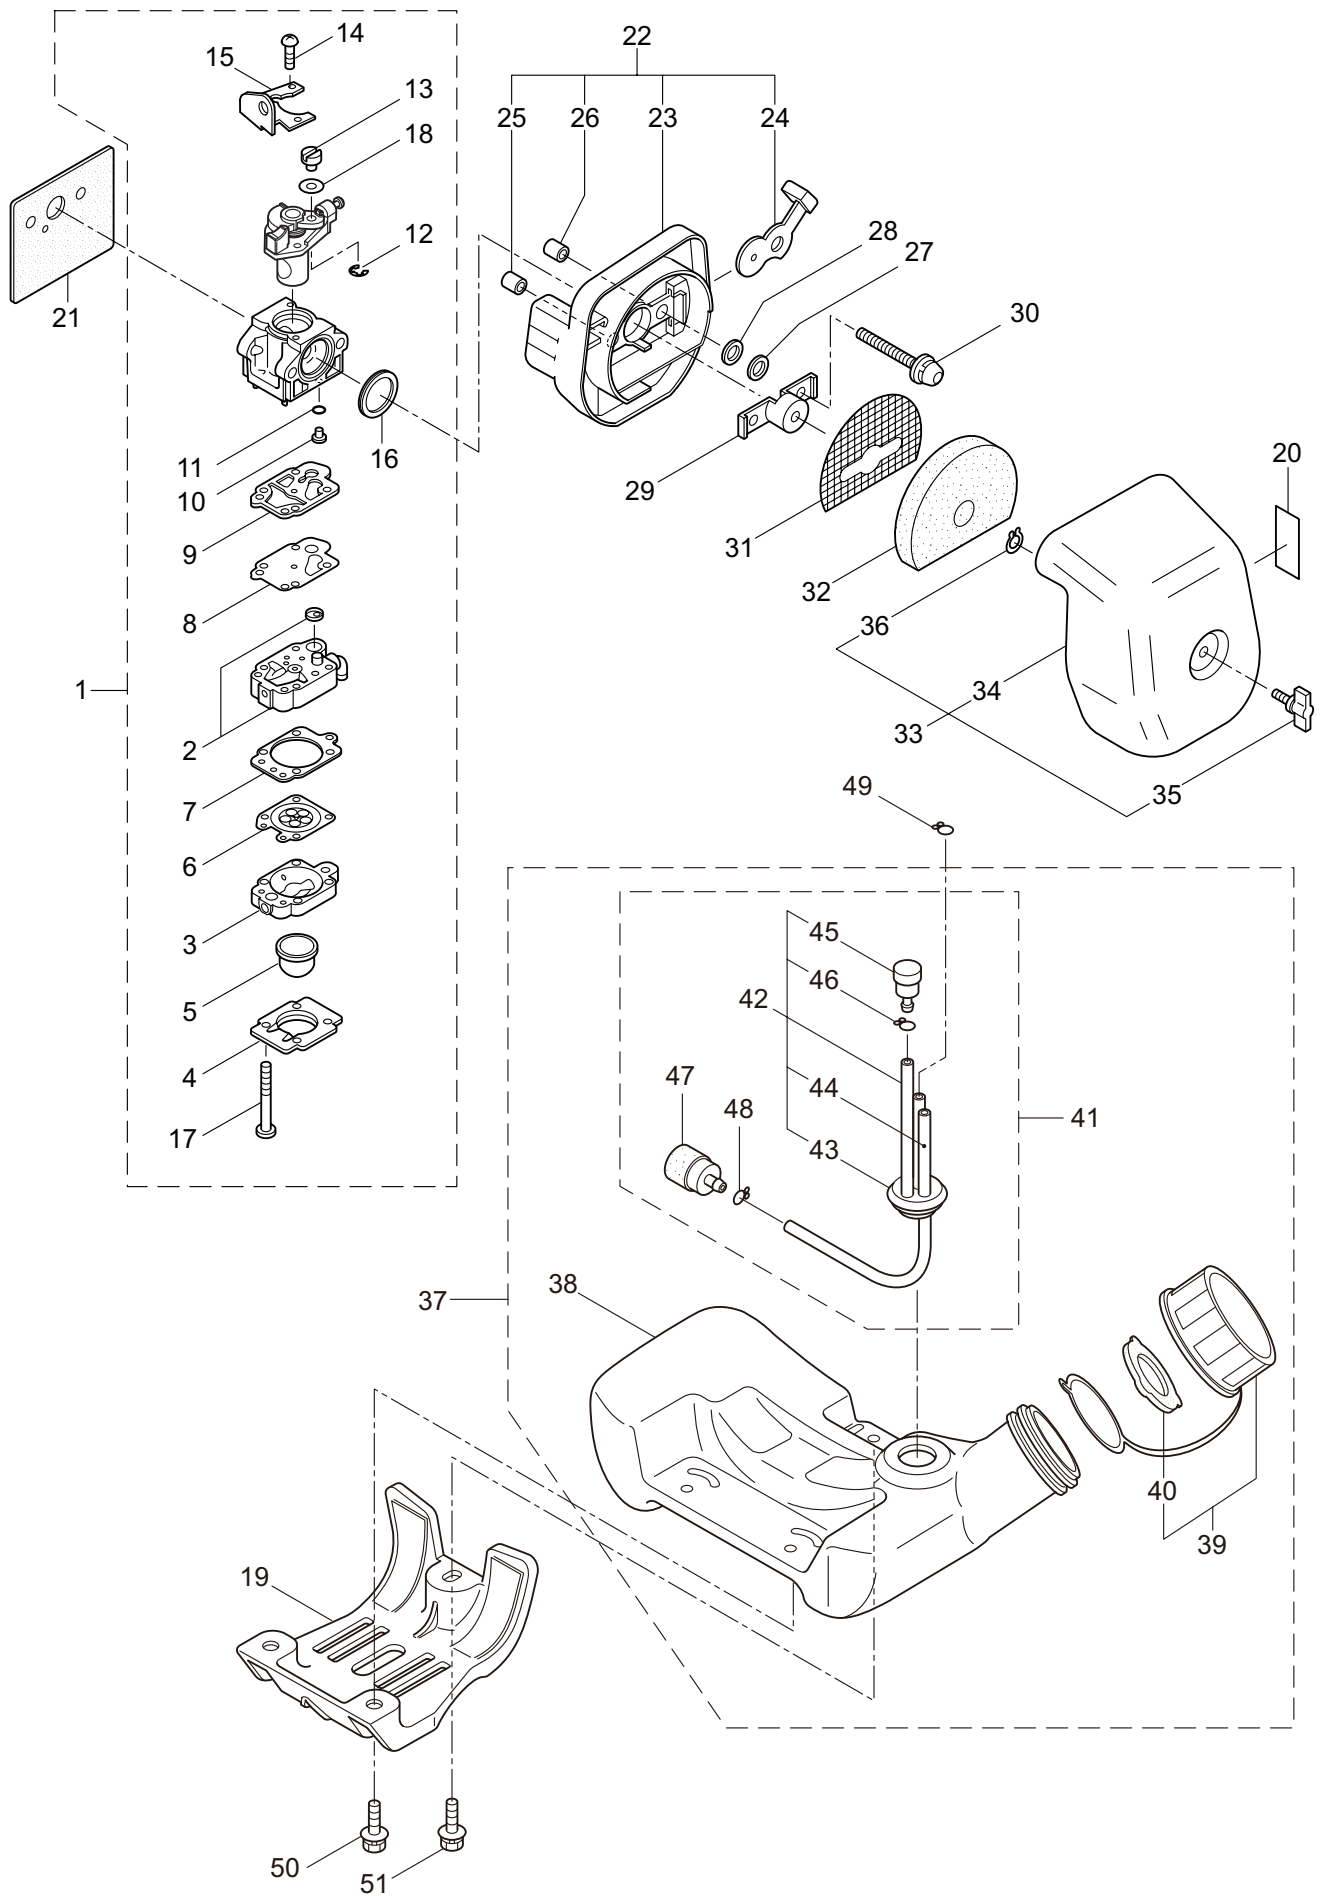

4. BC2621H-RS-02
CARBURETOR, FUEL TANK

Ref. No.	Part No.	Part Name	Q'ty	Remarks
4-46	261117	Clip	1	
4-47	264653	Filter Ass'y	1	
4-48	261117	Clip	1	
4-49	261117	Clip	1	
4-50	281714	Cap Screw	2	M5x20
4-51	281715	Cap Screw	1	M5x20