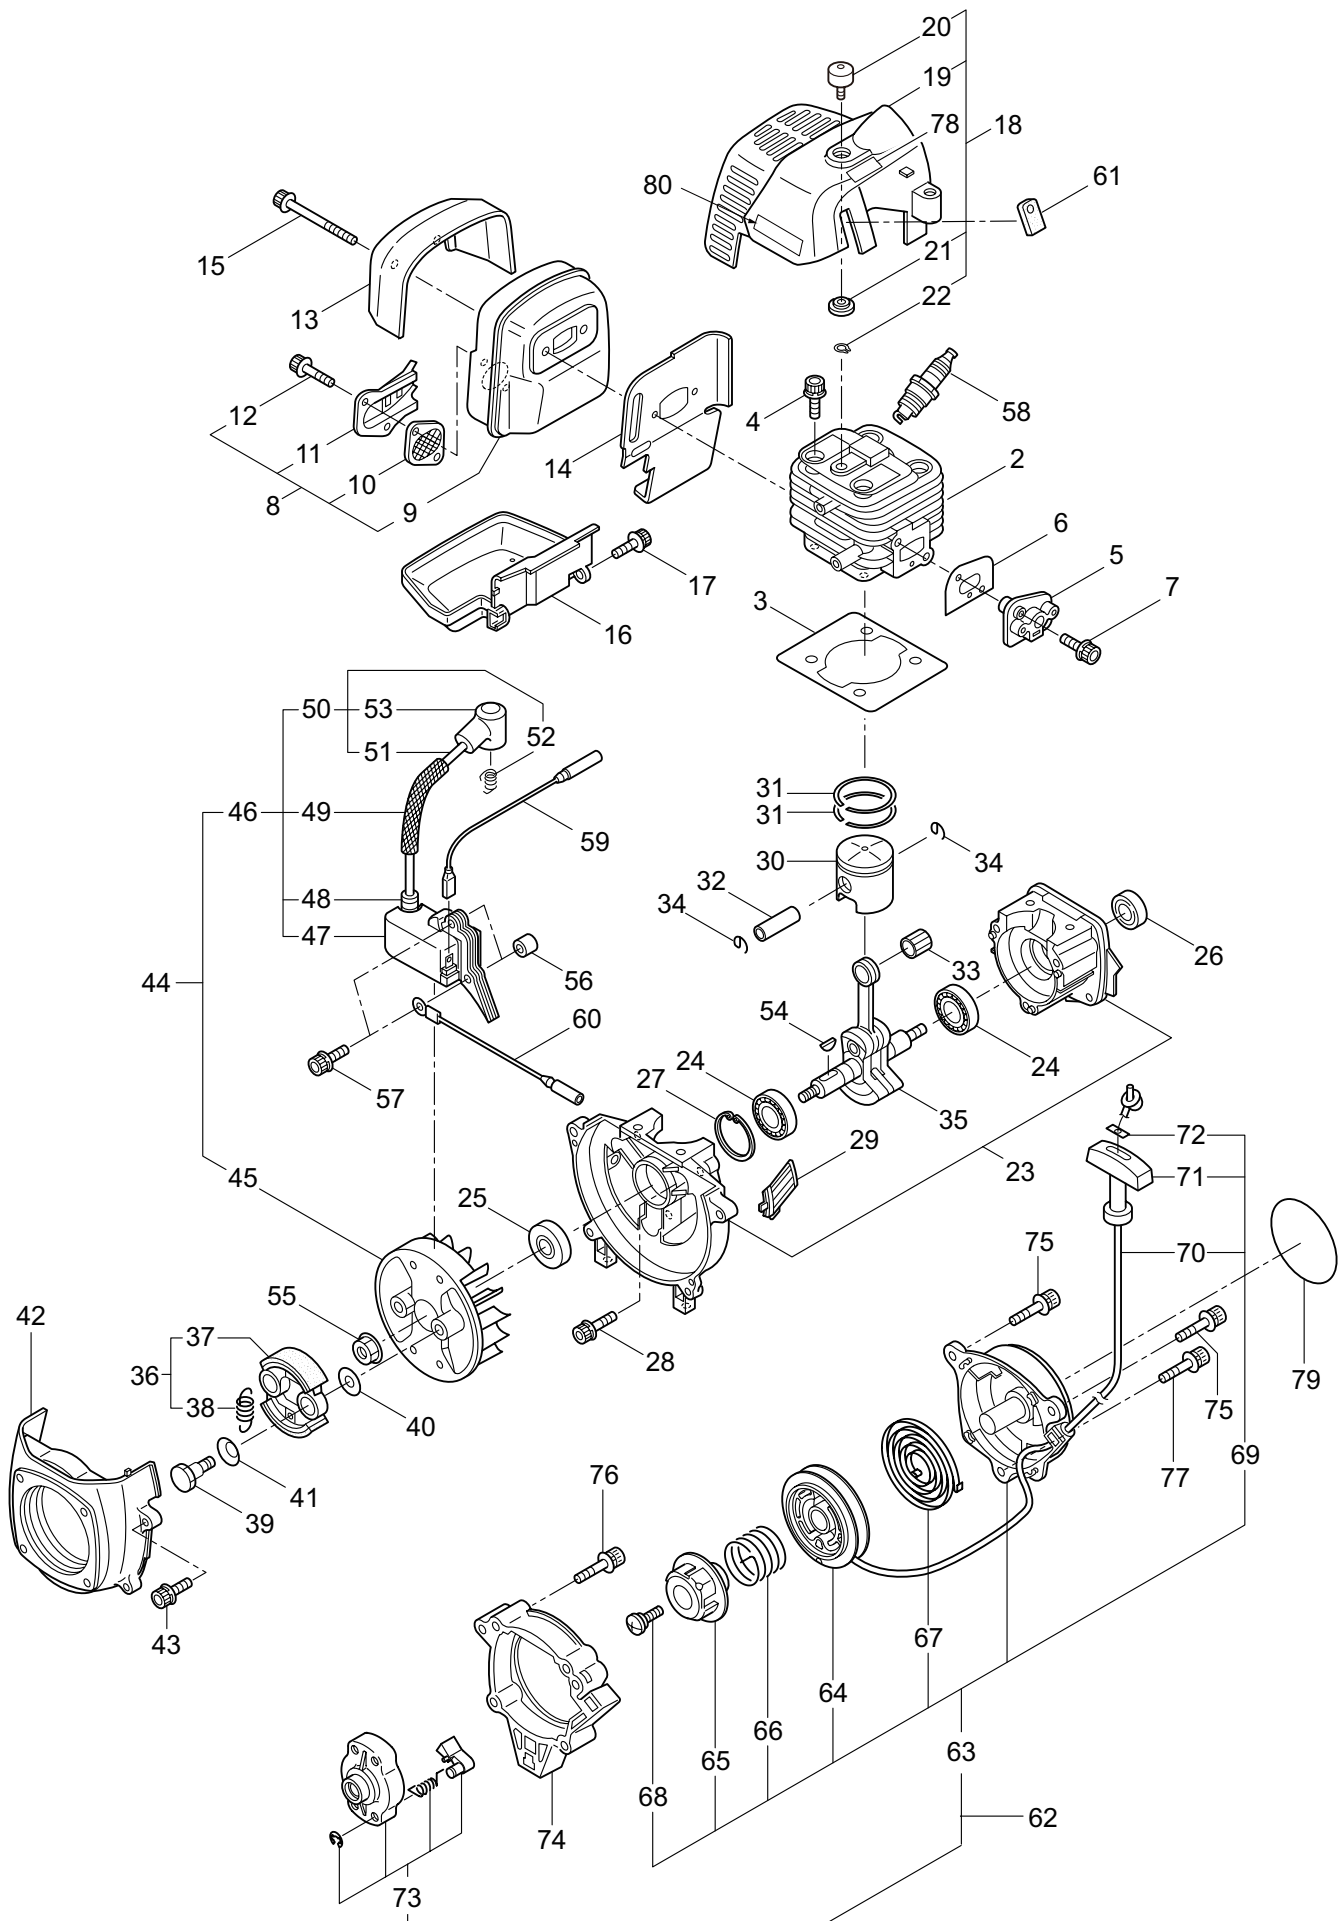

3. BC2621H-RS-02
ENGINE

Ref. No.	Part No.	Part Name	Q'ty	Remarks
3-1	858928	Engine	1	CE260/12
3-2	283734	Cylinder	1	
3-3	283783	Gasket	1	
3-4	261250	Cap Screw	4	M5x20
3-5	269144	Insulator	1	New gasket required
3-6	267049	Gasket	1	
3-7	265924	Cap Screw	2	M5x25
3-8	282208	Muffler Ass'y	1	Incl.9-12
3-9	282209	Muffler Comp.	1	
3-10	267056	Spark Arrester	1	
3-11	268171	Muffler Tail	1	
3-12	265107	Cap Screw	2	M4x10
3-13	284071	Holder	1	
3-14	283940	Gasket	1	
3-15	266402	Cap Screw	2	M5x55
3-16	281435	Under Cover	1	
3-17	267191	Cap Screw	1	M5x16
3-18	286707	Top Cover Ass'y	1	Incl.19-22
3-19	281434	Top Cover	1	
3-20	286300	Knob	1	
3-21	261020	Spacer	1	
3-22	261734	Snap Ring	1	#5
3-23	289582	Crankcase	1	
3-24	280488	Bearing	2	PPL 6001
3-25	261492	Oil Seal	1	ISCD12287
3-26	261386	Oil Seal	1	ISCD12227
3-27	055185	Snap Ring	1	#28
3-28	261612	Cap Screw	3	M5x30
3-29	281442	Screen	1	
3-30	268247	Piston	1	
3-31	261496	Piston Ring	2	(2)Required
3-32	261497	Piston Pin	1	
3-33	261037	Bearing,Needle	1	KBK8x11x11.8x1
3-34	261576	Clip,Piston	2	
3-35	265197	Crankshaft/Conn.Rod Ass'y	1	
3-36	267327	Clutch Ass'y	1	Incl.37,38
3-37	267342	Clutch Shoe	2	(2)required
3-38	267345	Spring,Clutch	1	
3-39	264505	Bolt	2	
3-40	261189	Washer	2	6x16.5x1.2
3-41	261777	Wave Washer	2	
3-42	281433	Fan Cover	1	
3-43	261250	Cap Screw	4	M5x20
3-44	283729	Magneto Ass'y	1	Incl.45-53
3-45	268253	Rotor/Fan	1