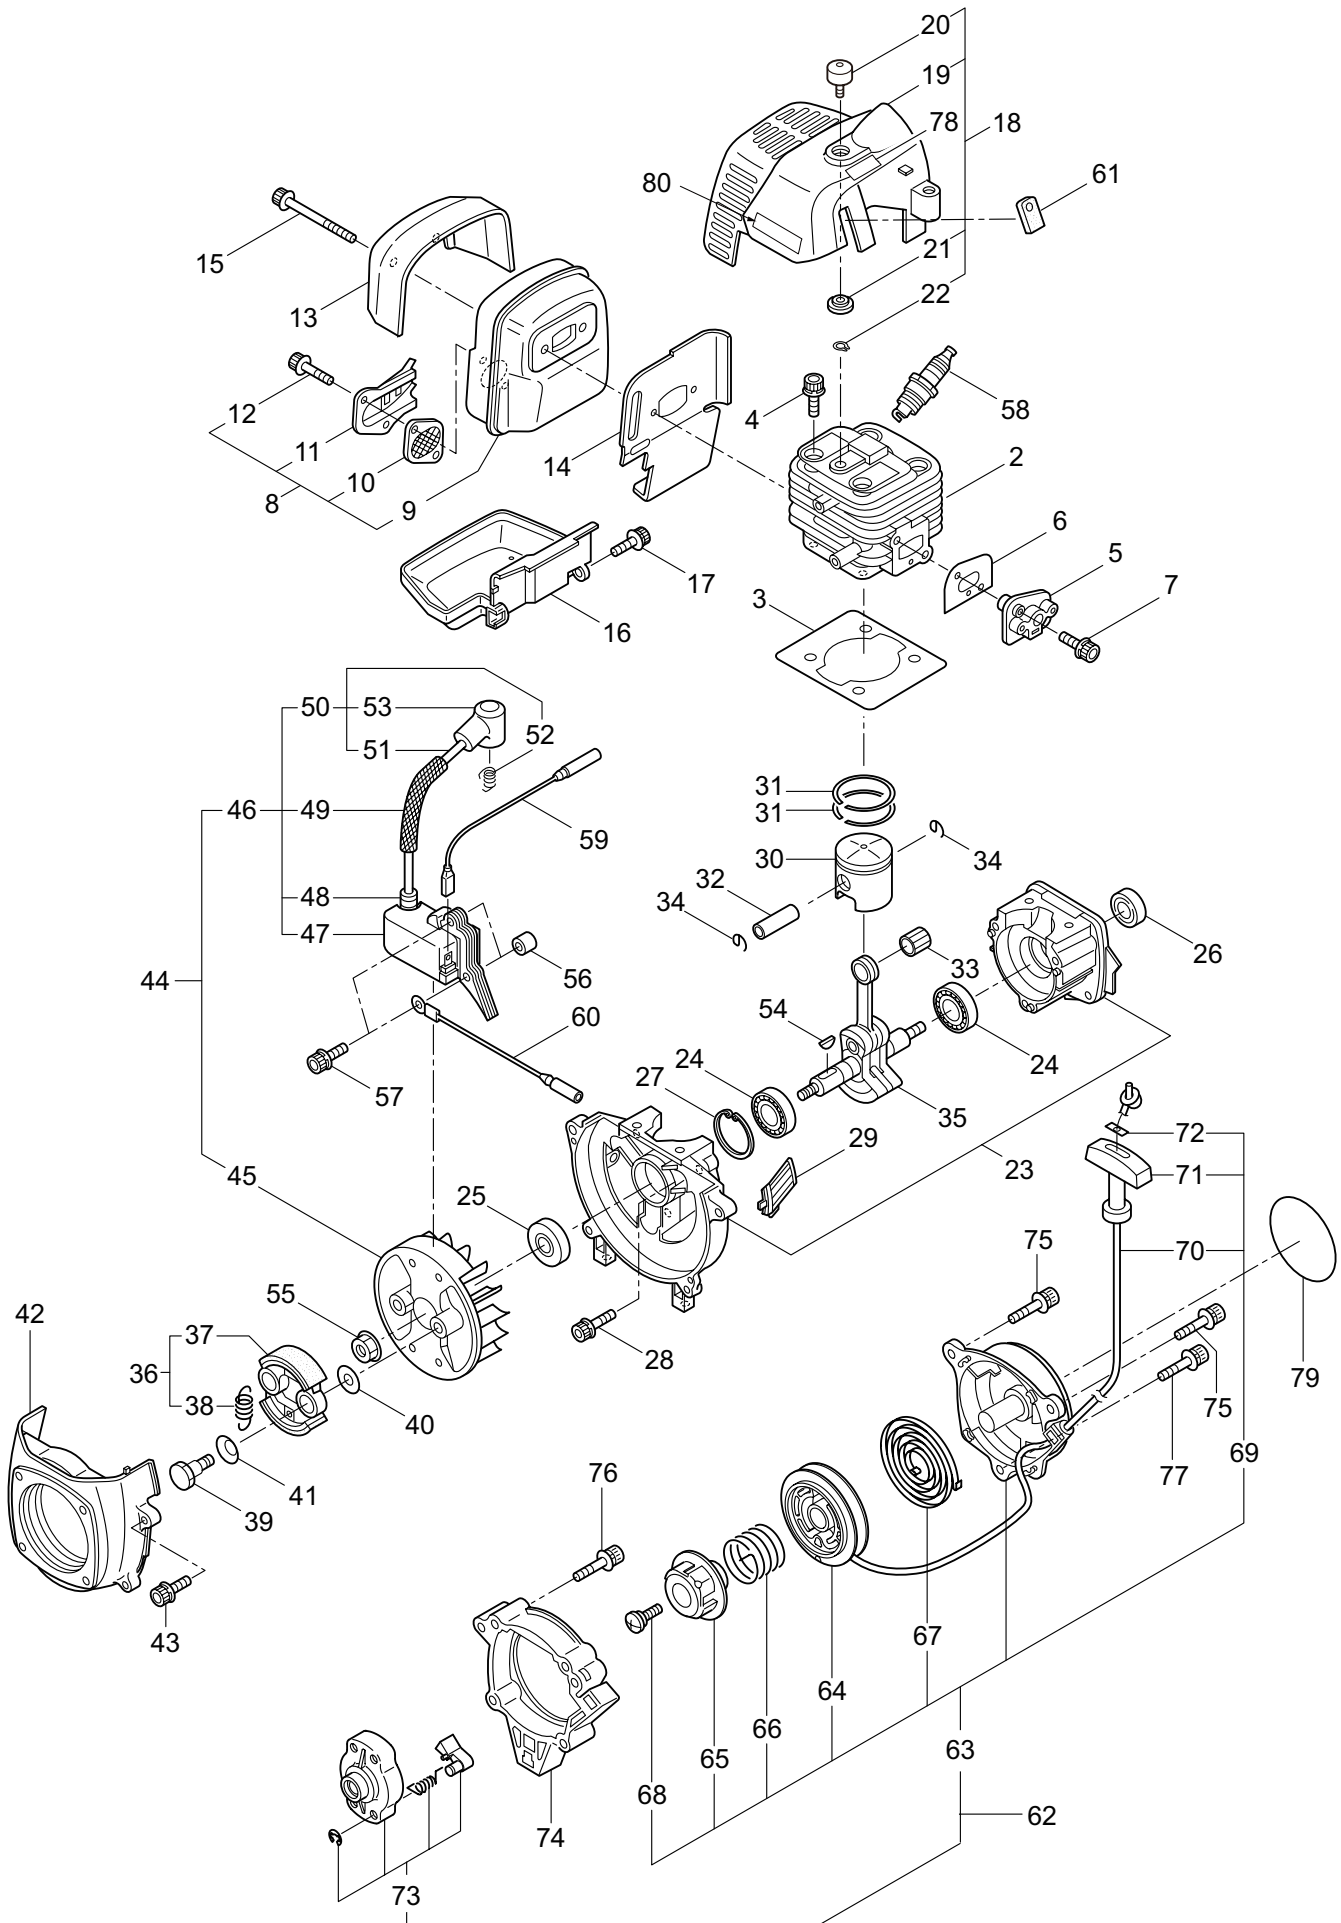

3. BC2621H-RS-02
ENGINE

Ref. No.	Part No.	Part Name	Q'ty	Remarks
3-46	283705	Ignition Coil Ass'y	1	Incl.47-53
3-47	283730	Coil	1	
3-48	261072	Cap	1	
3-49	283731	Tube	1	
3-50	283732	Spark Plug Wire Ass'y	1	Incl.51-53
3-51	283733	Spark Plug Wire	1	
3-52	261075	Connector	1	
3-53	261074	Plug Boot	1	
3-54	261076	Woodruff Key	1	3x10
3-55	261417	Nut,Rotor	1	M8
3-56	280381	Spacer	2	
3-57	261256	Cap Screw	2	M4x25
3-58	288264	Spark Plug	1	NGK BPMR8Y
3-59	261772	Lead	1	
3-60	268044	Lead	1	
3-61	269189	Grommet	1	
3-62	283476	Recoil Starter Ass'y	1	Incl.63-73
3-63	283477	Recoil Ass'y	1	Incl.64-72
3-64	283504	Reel	1	
3-65	283505	Cam Plate	1	
3-66	283506	Spring	1	
3-67	280931	Spiral Spring	1	
3-68	267213	Screw	1	
3-69	283578	Stater Rope Ass'y	1	Incl.70-72
3-70	283579	Stater Rope	1	
3-71	261725	Starter Grip	1	
3-72	283511	Rope Stopper	1	
3-73	283575	Starter Pawl Ass'y	1	
3-74	284698	Adapter Ass'y	1	
3-75	283391	Cap Screw	2	M4x20
3-76	265726	Cap Screw	4	M4x16
3-77	282096	Cap Screw	1	M4x16WSW
3-78	267561	Label	1	
3-79	288353	Label	1	
3-80	265694	Label	1