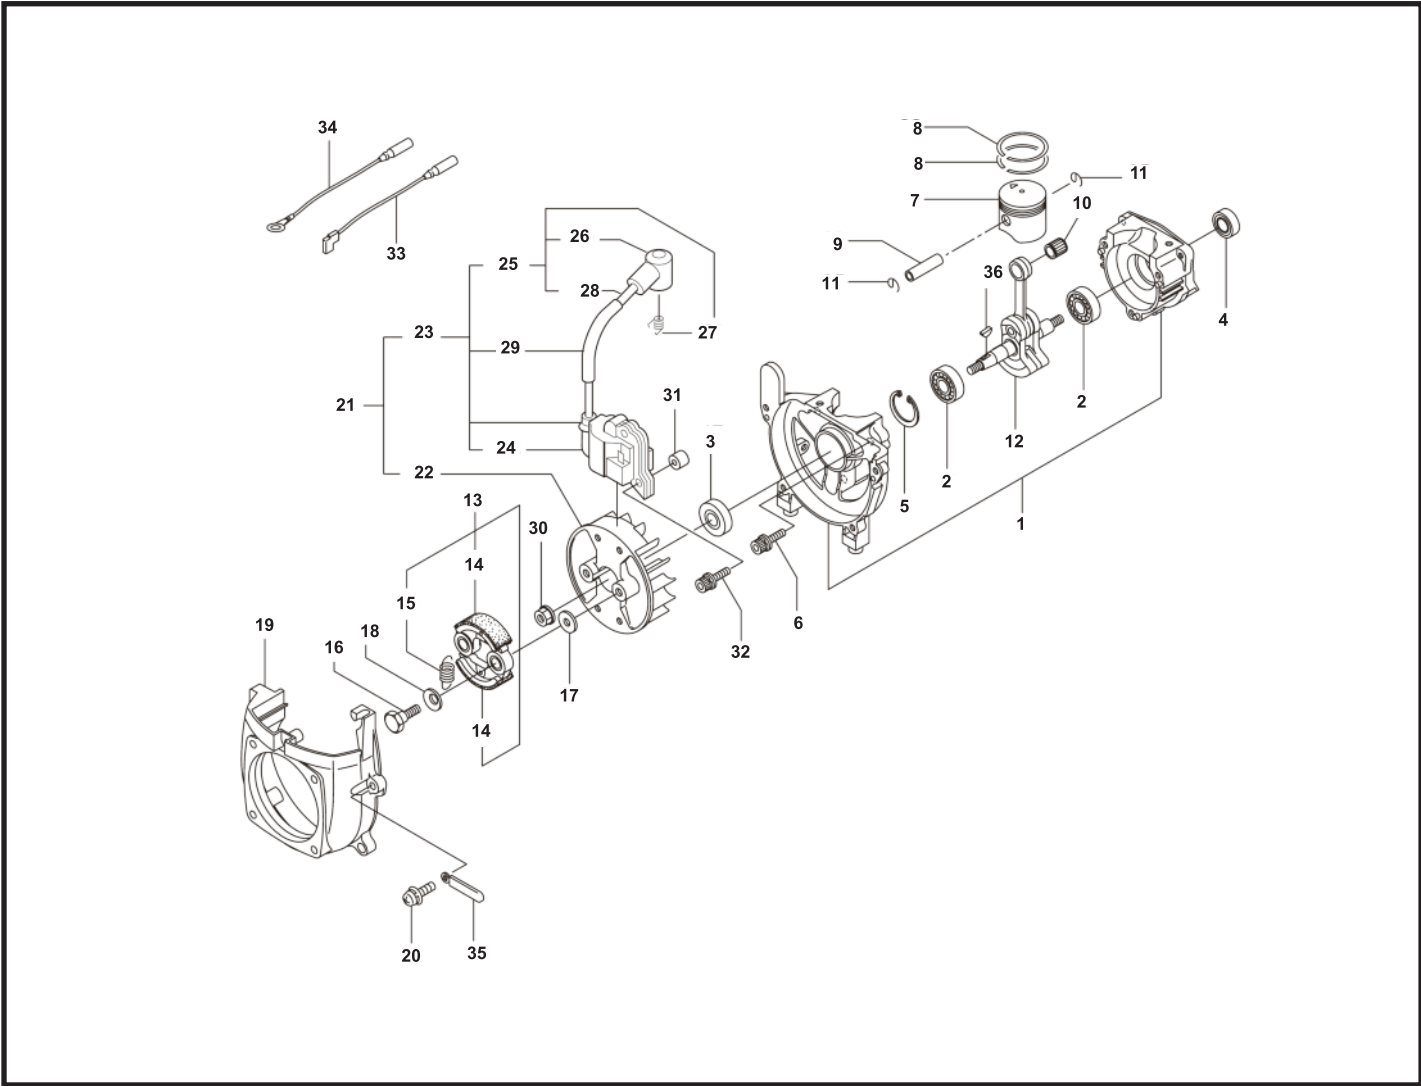

PISTON, CRANKCASE, CLUTCH, ROTOR-2 (MX27/MX27H)

Model		MX27			MX27H		
Ref	Parts name	P/N	QTY	RE	P/N	QTY	RE
18	Wave Washer	261777	2			←	
19	Fan Cover	283386	1	Incl.20-21,23-29		←	
20	Screw	269831	4	M5x20		←	
21	Magneto Ass'y	285324	1	incl.23-29		←	
22	Rotor/Fan	261356	1			←	
23	Ignition Coil Ass'y	285325	1			←	
24	Coil	267401	1	Incl.25-27		←	
25	Spark Prug Wire Ass'y	285326	1			←	
26	Plug Boot	261074	1			←	
27	Connector	261075	1			←	
28	Spark Prug Wire	285327	1			←	
29	Insulator	285328	1			←	
30	Nut,Rotor	261417	1	M8		←	
31	Spacer	280381	2			←	
32	Cap Screw	261256	2	M4x25		←	
33	Lead	267492	1	130L		←	
34	Wire, Lead	282880	1			←	
35	Clamp	264588	1			←	
36	Woodruff Key	261076	1	3x10		←