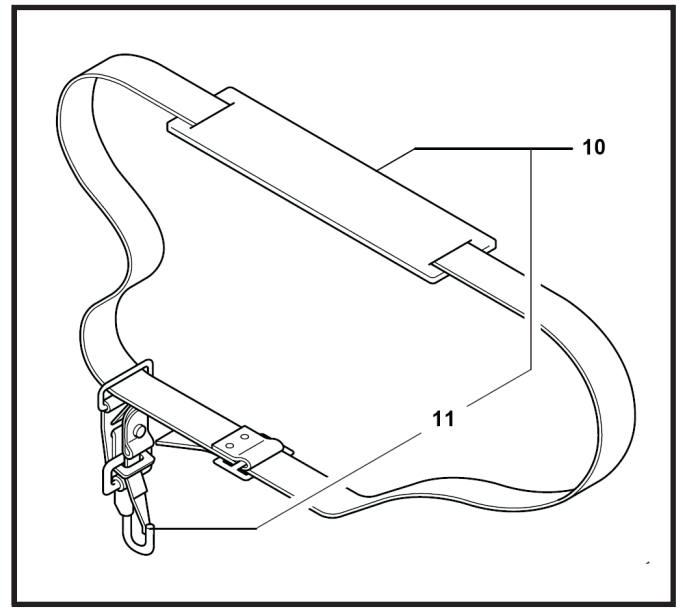

ACCESSORIES-2

(MX27/MX27H/MX33/MX33H)

Model		MX27			MX27H			MX33			MX33H		
Ref	Parts name	P/N	QTY	RE	P/N	QTY	RE	P/N	QTY	RE	P/N	QTY	RE
1	Box Spanner	210418	1	13x19x(+)	←			←			←		
2	Double-ended Wrench	022865	1	8x10	←			←			←		
3	Lever Handle	210181	1	3.5x170L	←			←			←		
4	Wrench	219432	1	4mm	←			←			←		
5	Wrench	219433	1	5mm	←			←			←		
6	Semi-Auto Head (L)	232226	1		←			←			←		
7	Instruction Manual	233234	1		←			←			←		
8	Instruction Manual	233326	1		←			←			←		
9	Parts List	523268	1	MX27-01	523269	1	MX27H-01	523270	1	MX33-01	523271	1	MX33H-01
10	Hanging Strap Ass'y	220533	1	Incl.11	←			←			←		
11	Hook	231657	1		←			←			←