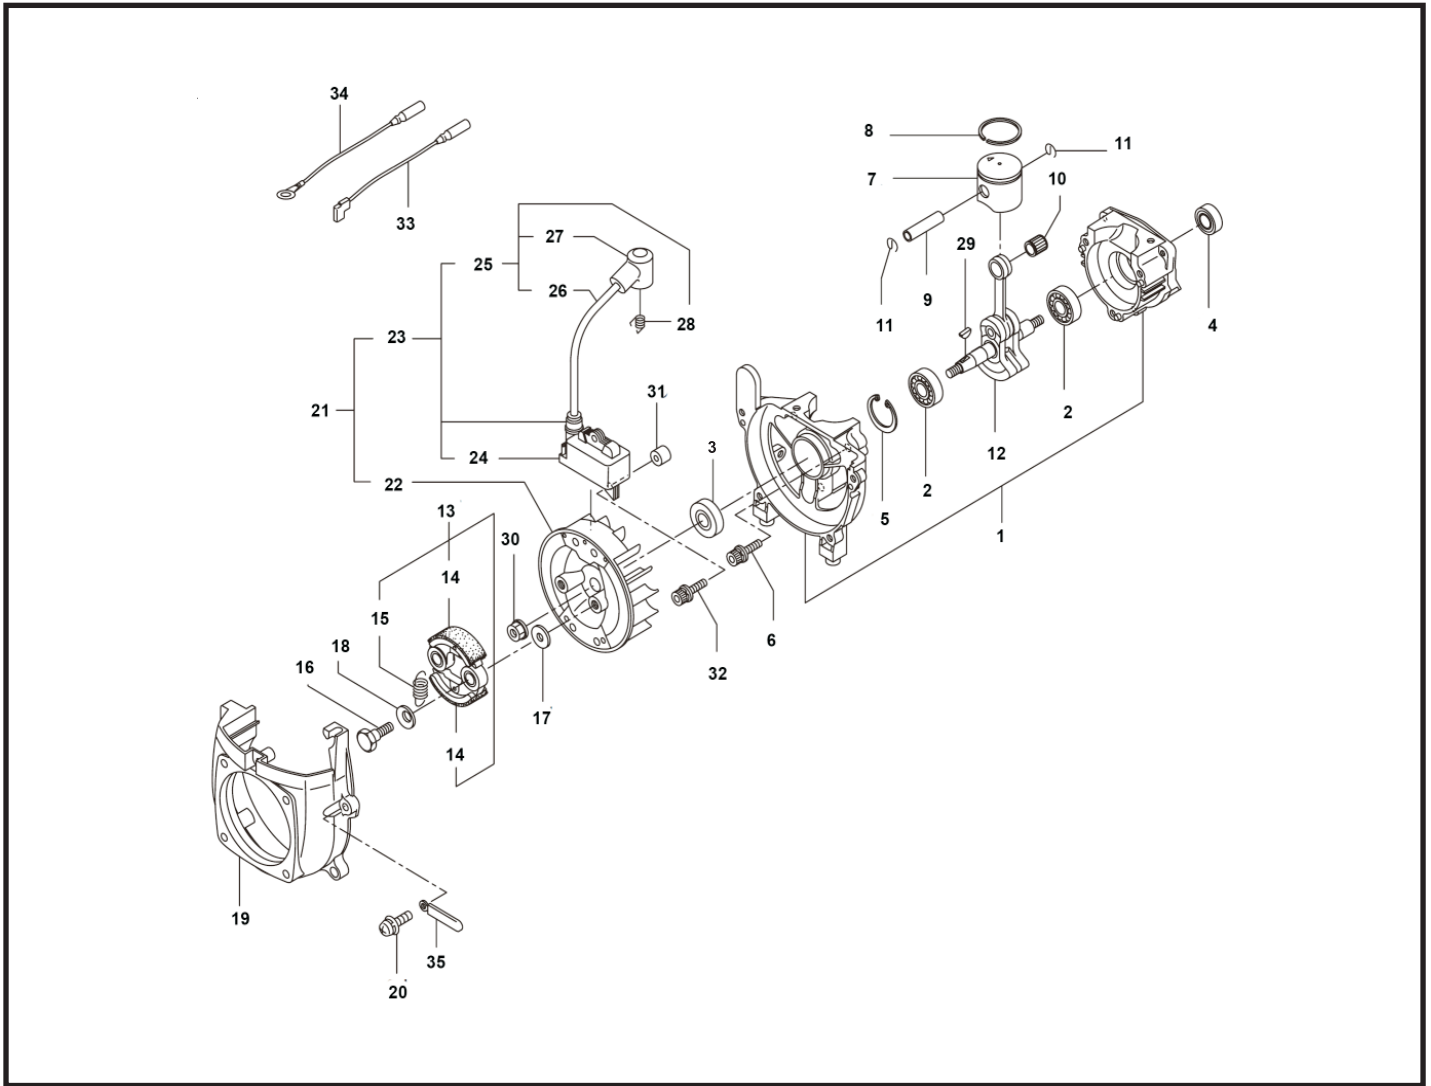

PISTON, CRANKCASE, CLUTCH, ROTOR-1 (MX21/MX21H/MX24/MX24H)

Model		MX21/MX21H			MX24/MX24H		
Ref	Parts name	P/N	QTY	RE	P/N	QTY	RE
18	Wave Washer	261777	2				←
19	Fan Cover	283386	1				←
20	Screw	269831	4	M5x20			←
21	Magneto Ass'y	283567	1	Incl.22-28	280469	1	Incl.22-28
22	Rotor/Fan	283397	1		261356	1	
23	Ignition Coil Ass'y	283645	1	Incl.24-28	280470	1	Incl.24-28
24	Coil	283722	1		267401	1	
25	Spark Plug Wire Ass'y	283646	1	Incl.26-28	280868	1	Incl.26-28
26	Spark Plug Wire	283647	1		280869	1	
27	Plug Boot	283178	1		280870	1	
28	Connector	283270	1		280871	1	
29	Woodruff Key	261076	1	3x10			←
30	Nut,Rotor	261417	1	M8			←
31	Spacer	280381	2				←
32	Cap Screw	261256	2	M4x25			←
33	Lead	269722	1		267492	1	130L
34	Wire, Lead	282880	1				←
35	Clamp	264588	1				←