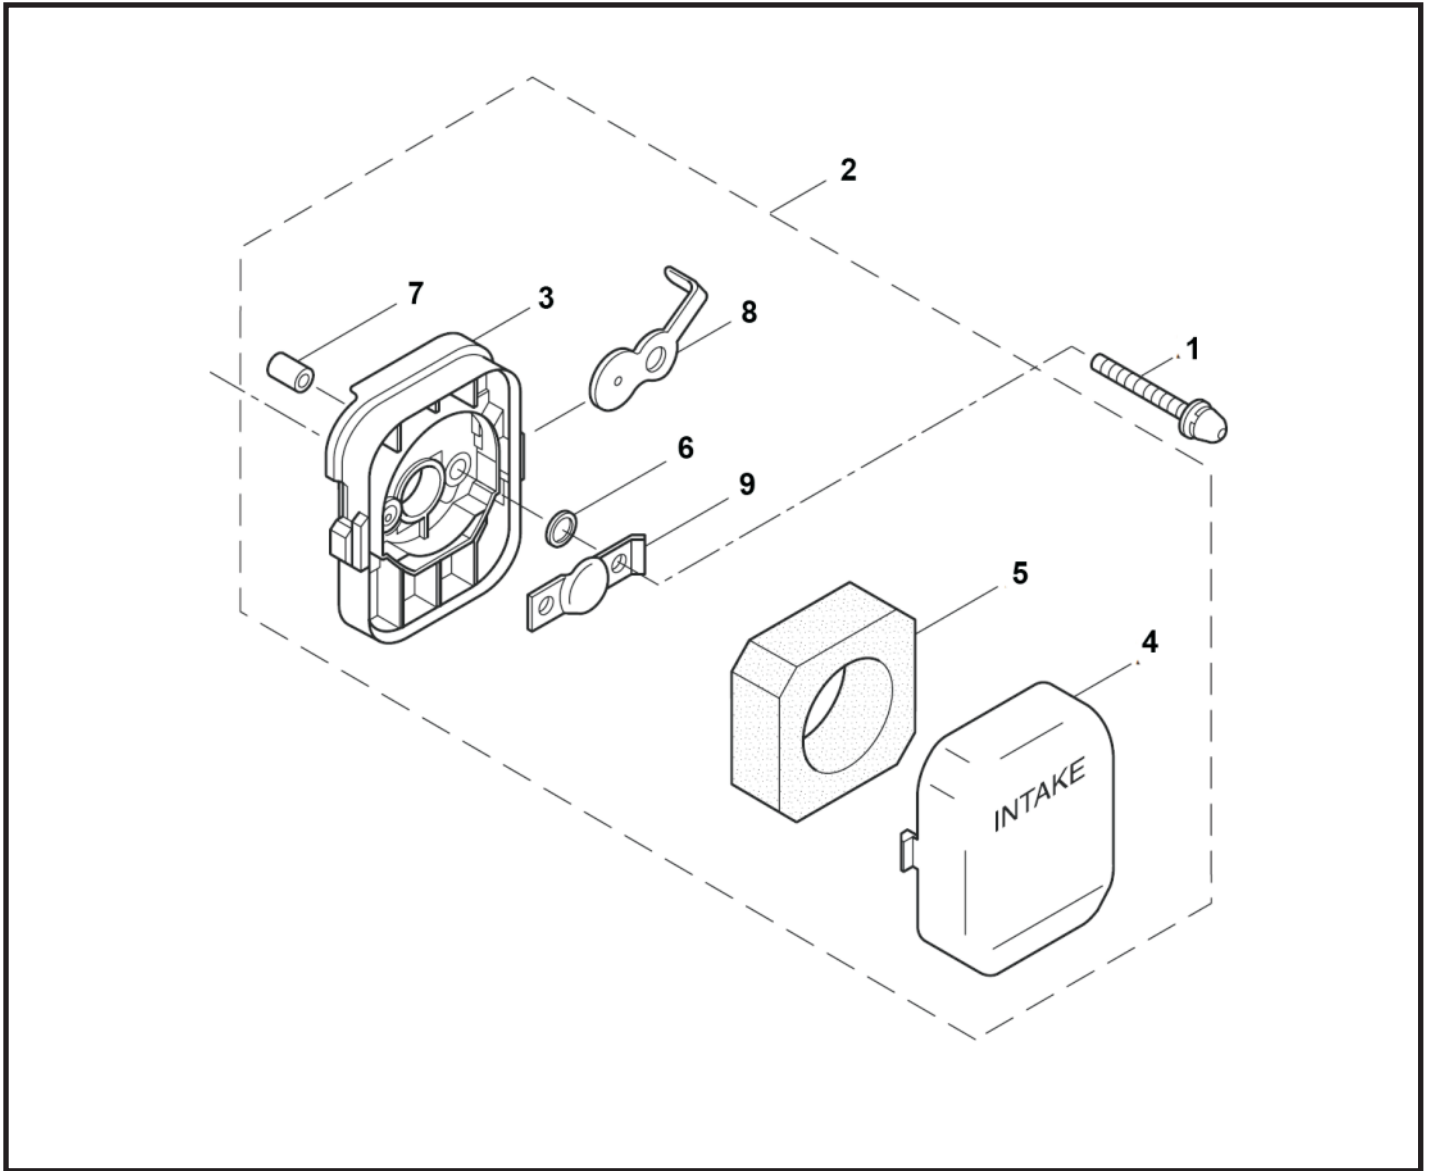

CLEANER-2

(MX33/MX33H)

Ref	Parts name	Model			MX33			MX33H		
		P/N	QTY	RE	P/N	QTY	RE	P/N	QTY	RE
1	Cap Screw	264016	2	M5x60						
2	Air Filter Ass'y	262902	1	Incl.3-9						
3	Housing	263005	1							
4	Cover	262998	1							
5	Element	263006	1							
6	Washer	263000	1							
7	Sleeve	263001	2							
8	Choke Valve	263007	1							
9	Plate	263003	1							