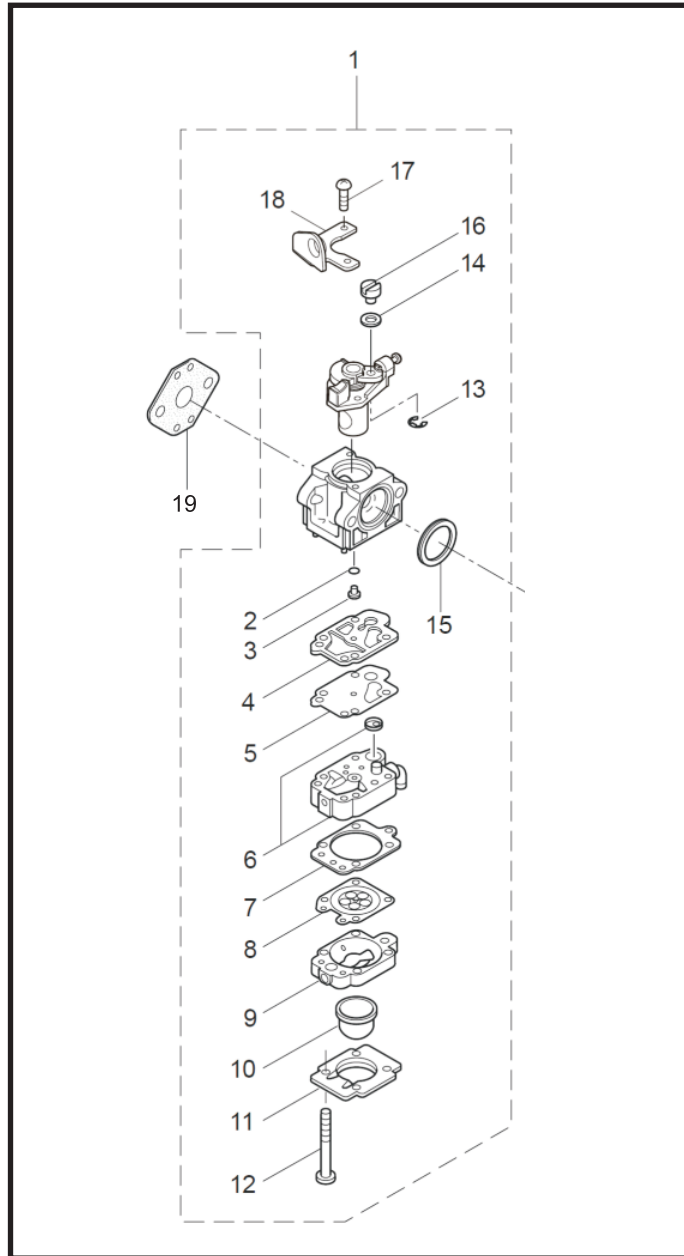

CARBURETOR-3 (MX33/MX33H)

Model		MX33/MX33H		
Ref	Parts name	P/N	QTY	RE
1	Carburetor Ass'y	284085	1	WYJ-455, Incl.2-18
2	O-Ring	261871	1	
3	Main Jet	266175	1	#40.5
4	Gasket	262995	1	
5	Diaphragm,Fuel Pump	262994	1	
6	Pump Body	263739	1	
7	Gasket	262993	1	
8	Diaphragm,Metering	261873	1	
9	Purge Body	262991	1	
10	Primer Bulb	261874	1	
11	Cover Plate	262992	1	
12	Screw	262996	4	
13	E-Ring	261876	1	
14	Washer	264678	1	
15	Packing	261657	1	
16	Swivel	261658	1	
17	Screw	261875	2	
18	Bracket	264677	1	
19	Gasket	261864	1