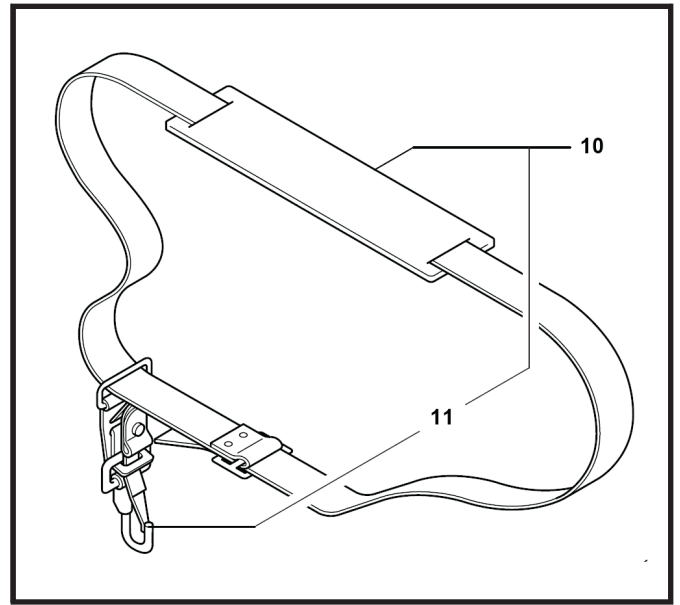

ACCESSORIES-1

(MX21/MX21H/MX24/MX24H)

Model		MX21			MX21H			MX24			MX24H		
Ref	Parts name	P/N	QTY	RE	P/N	QTY	RE	P/N	QTY	RE	P/N	QTY	RE
1	Box Spanner	210418	1	13x19x(+)		←			←			←	
2	Double-ended Wrench	022865	1	8x10		←			←			←	
3	Lever Handle	210181	1	3.5x170L		←			←			←	
4	Wrench	219432	1	4mm		←			←			←	
5	Wrench	219433	1	5mm		←			←			←	
6	Semi-Auto Head (L)	232225	1			←			←			←	
7	Instruction Manual	233234	1			←			←			←	
8	Instruction Manual	233326	1			←			←			←	
9	Parts List	523264	1	MX21-01	523265	1	MX21H-01	523266	1	MX24-01	523267	1	MX24H-01
10	Hanging Strap Ass'y	220533	1	Incl.11		←			←			←	
11	Hook	231657	1			←			←			←