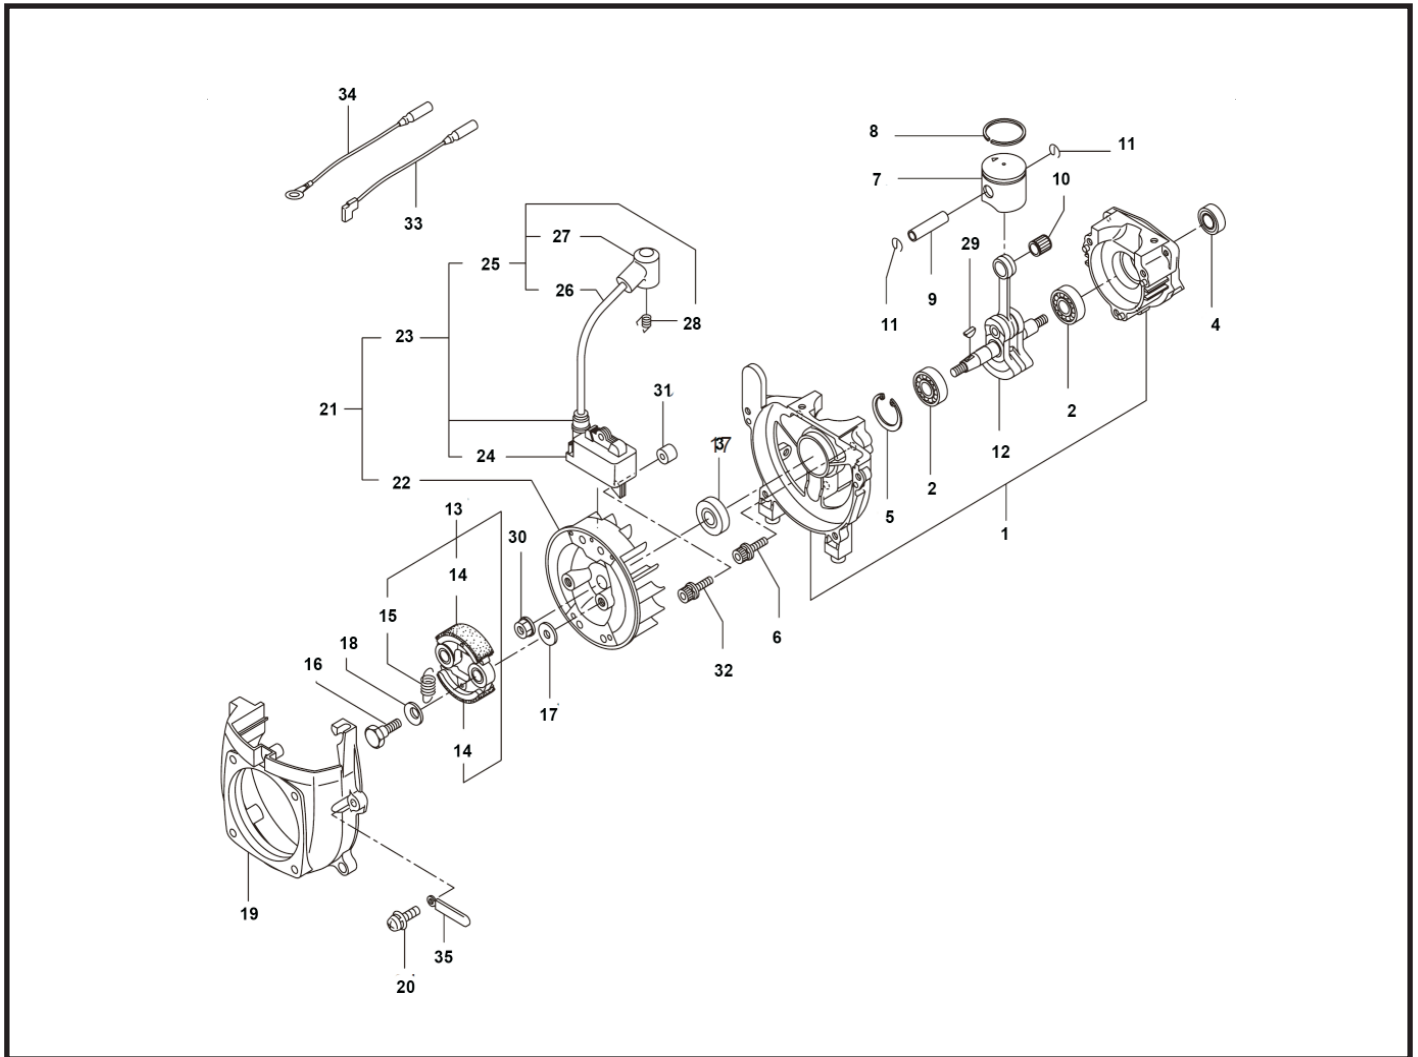

PISTON, CRANKCASE, CLUTCH, ROTOR-1 (MX21/MX21H/MX24/MX24H)

Model		MX21/MX21H			MX24/MX24X		
Ref	Parts name	P/N	QTY	RE	P/N	QTY	RE
1	Crankcase	280341	1			←	
2	Bearing	280488	2	PPL 6001		←	
3	Oil Seal	261492	1	ISCD12287		←	
4	Oil Seal	261386	1	ISCD12227		←	
5	Snap Ring	055185	1	#28		←	
6	Cap Screw	261612	3	M5x30		←	
7	Piston	261032	1		283265	1	
8	Piston Ring	261158	1		263789	1	
9	Piston Pin	261036	1		281185	1	
10	Bearing, Needle	288520	1		261037	1	KBK8x11x11.8x1
11	Clip,Piston	261576	2			←	
12	Crankshaft/Conn.Rod Ass'y	283879	1		267193	1	
13	Clutch Ass'y	269168	1	Incl.14,15		←	
14	Clutch Shoe	269169	2			←	
15	Spring, Clutch	269173	1			←	
16	Clutch Bolt	269647	2			←	
17	Washer	269175	2	6.1x15x1.6		←