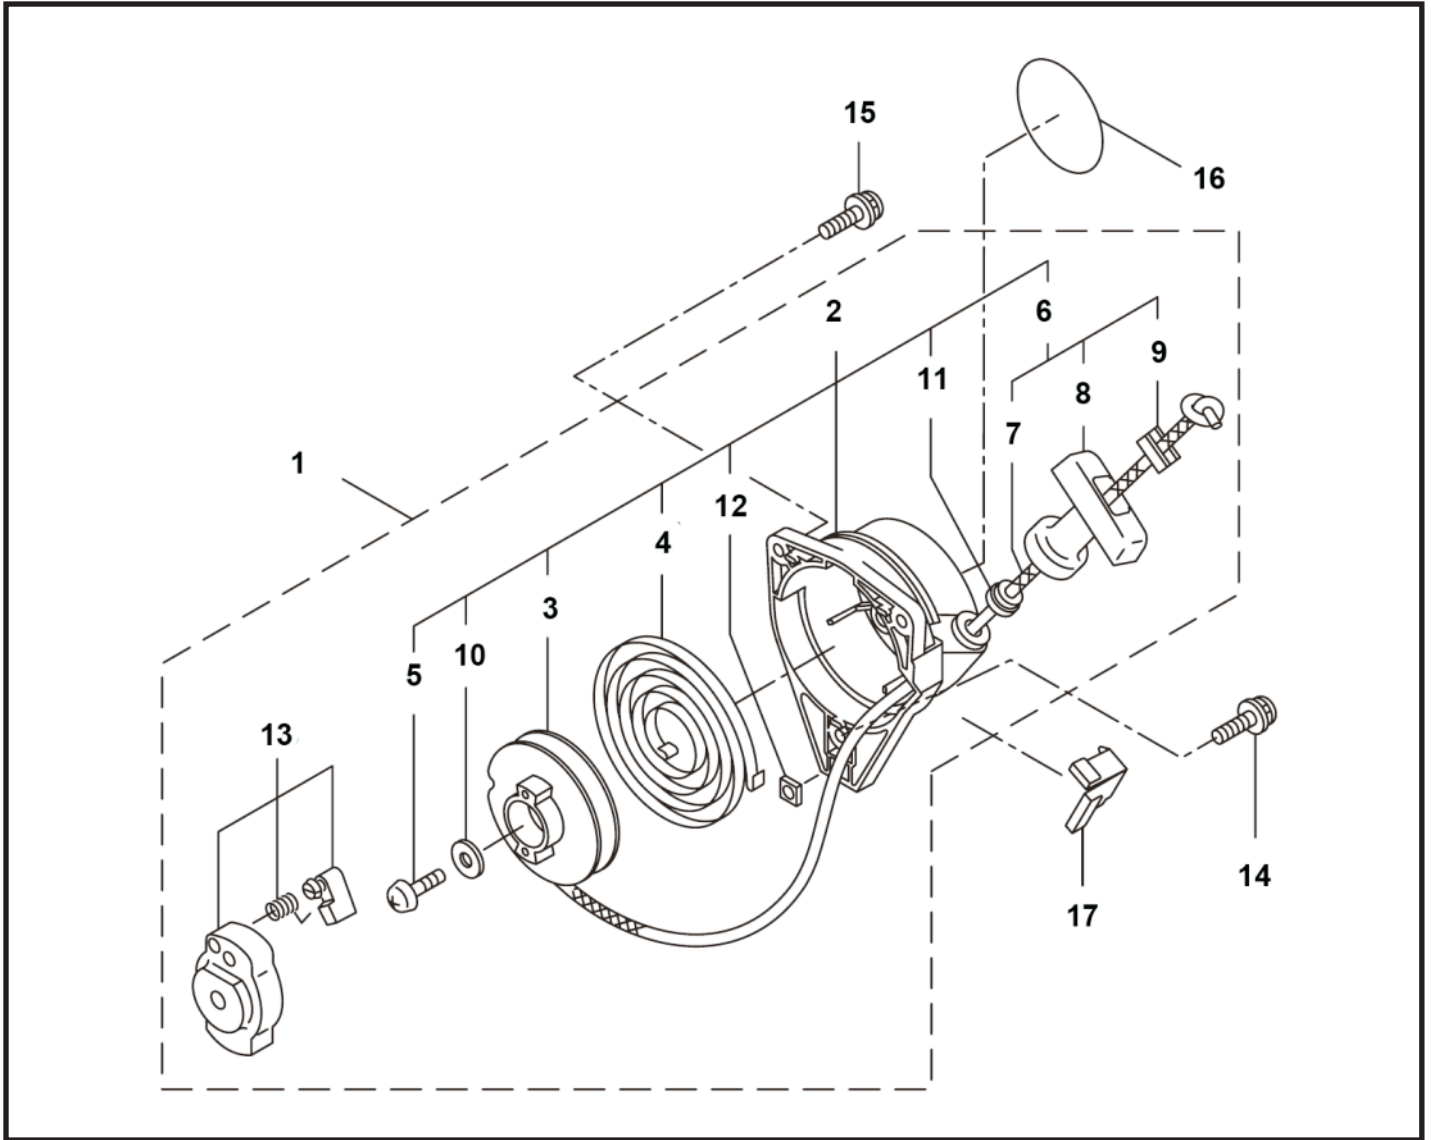

RECOIL STARTER-1

(MX21/MX21H/MX24/MX24H/MX27/MX27H)

Model		MX21/MX21H			MX24/MX24X			MX27/MX27H		
Ref	Parts number	P/N	QTY	RE	P/N	QTY	RE	P/N	QTY	RE
1	Recoil Starter Ass'y	280419	1	Incl.2-13		←			←	
2	Recoil Ass'y	269999	1	Incl.3-12		←			←	
3	Reel	280492	1			←			←	
4	Spiral Spring	287421	1			←			←	
5	Screw	280494	1			←			←	
6	Starter Rope Ass'y	280495	1	Incl.7-9		←			←	
7	Starter Rope	283616	1			←			←	
8	Starter Grip	280497	1			←			←	
9	Stopper	280550	1			←			←	
10	Washer	280547	1			←			←	
11	Collar	280548	1			←			←	
12	Nut	269423	1			←			←	
13	Stater Pulley Ass'y	287399	1			←			←	
14	Screw	269833	1	M4x16		←			←	
15	Screw	280489	2	M4x20		←			←	
16	Label	288689	1	EE200	288693	1	EE230	288697	1	EE260
17	Plate	288500	1			←			←