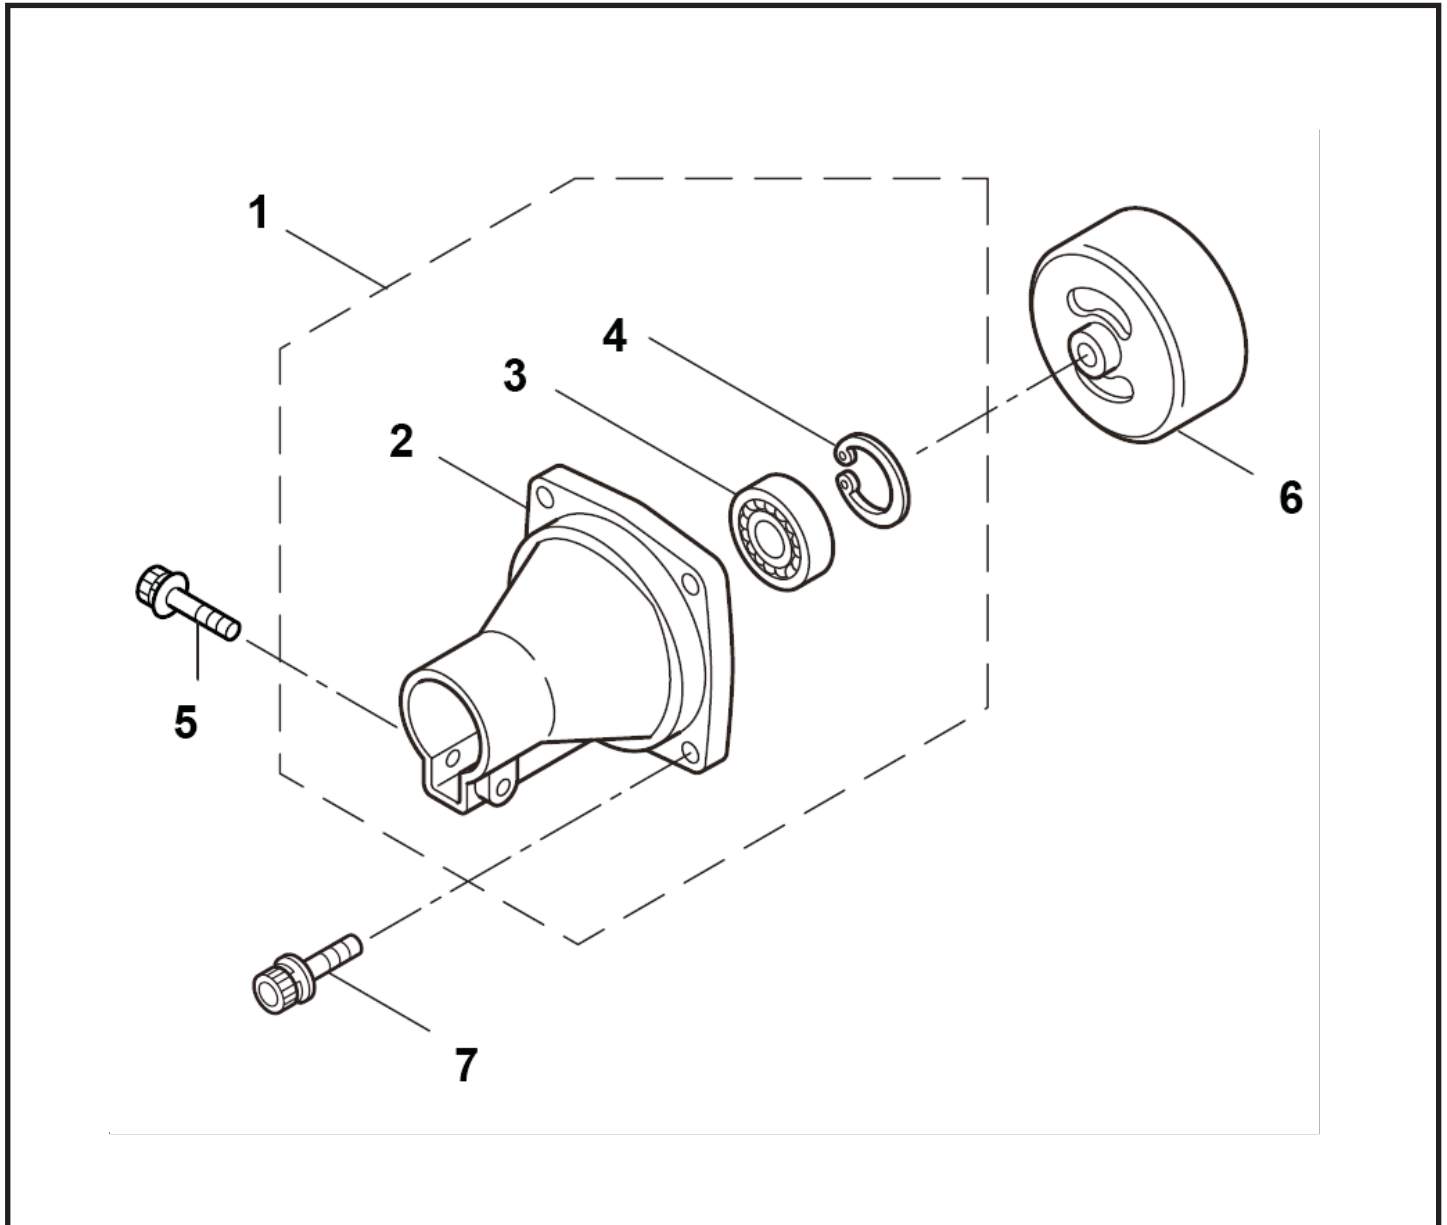

CLUTCH CASE-1

(MX21/MX21H/MX24/MX24H)

Ref	Parts name	MX21/MX21H			MX24/MX24H		
		P/N	QTY	RE	P/N	QTY	RE
1	Clutch Case Ass'y	221473	1	Incl.2-4			←
2	Clutch Case	221474	1				←
3	Bearing	016405	1				←
4	Snap Ring	013825	1	#30			←
5	Cap Screw	261612	1	M5 x 30			←
6	Clutch Drum	229091	1	54 x M7			←
7	Cap Screw	261250	4	M5 x 20			←