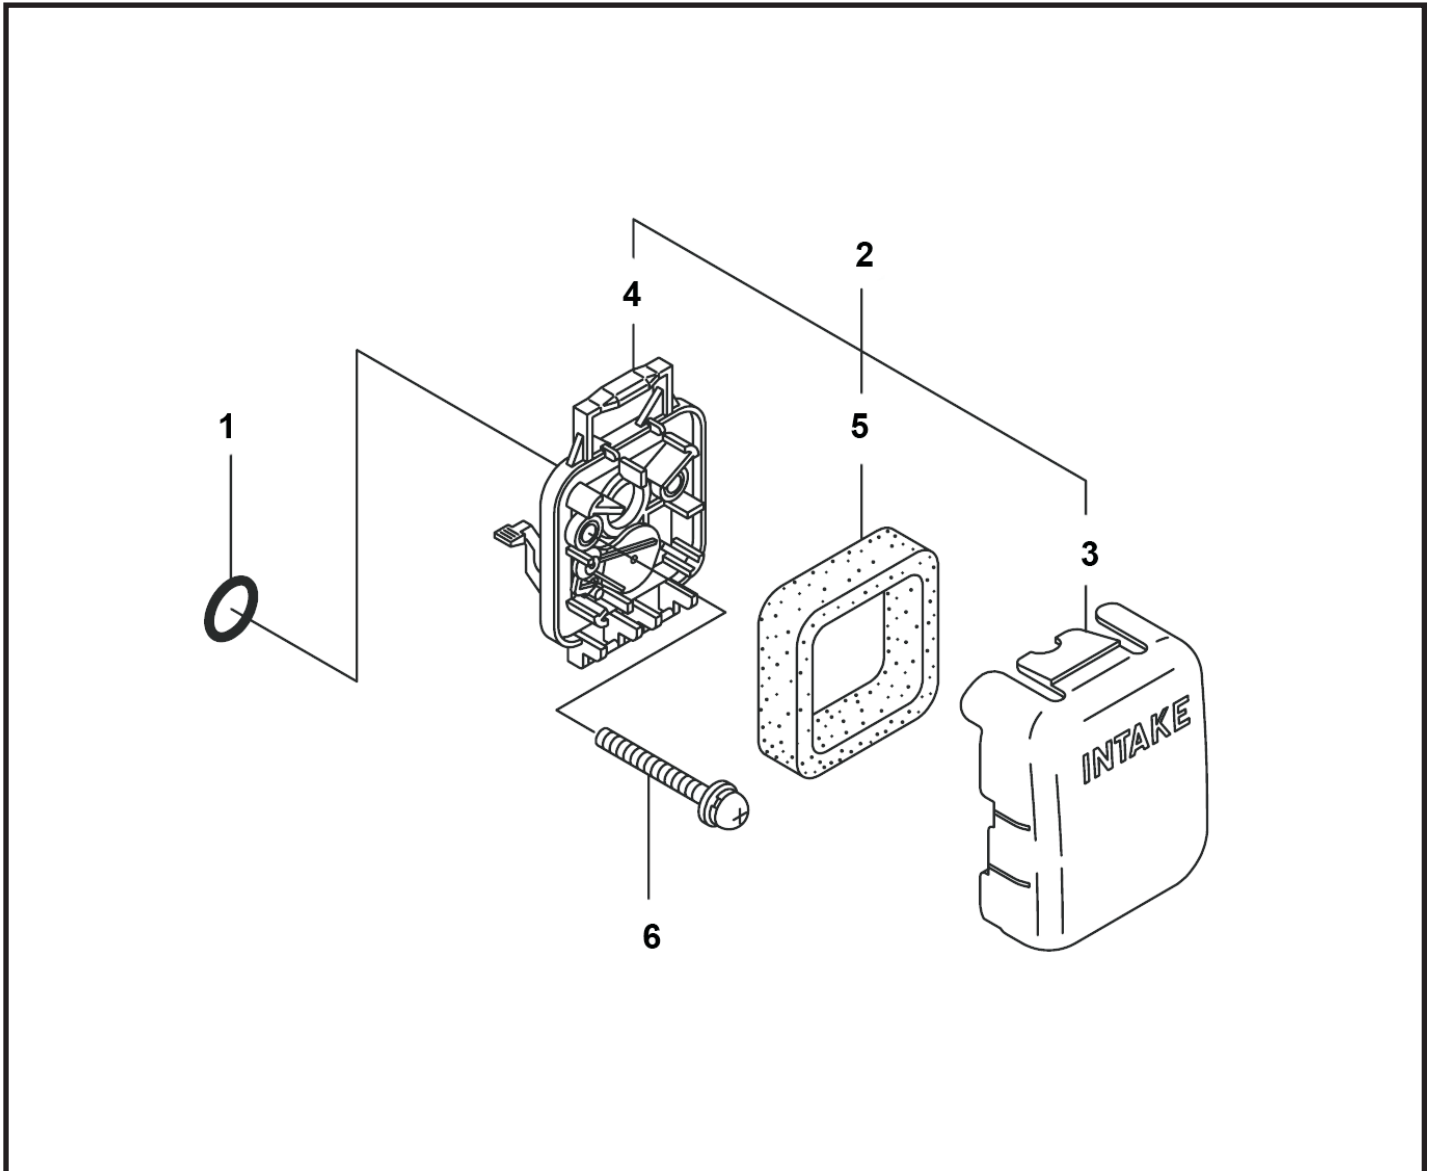

CLEANER-1

(MX21/MX21H/MX24/MX24H/MX27/MX27H)

Model		MX21/MX21H			MX24/MX24H			MX27/MX27H		
Ref	Parts name	P/N	QTY	RE	P/N	QTY	RE	P/N	QTY	RE
1	O-Ring	264691	1			←			←	
2	Cleaner Ass'y	266420	1	Incl.3-5		←			←	
3	Cover	264709	1			←			←	
4	Housing	266433	1			←			←	
5	Filter	264695	1			←			←	
6	Screw	269834	2			←			←