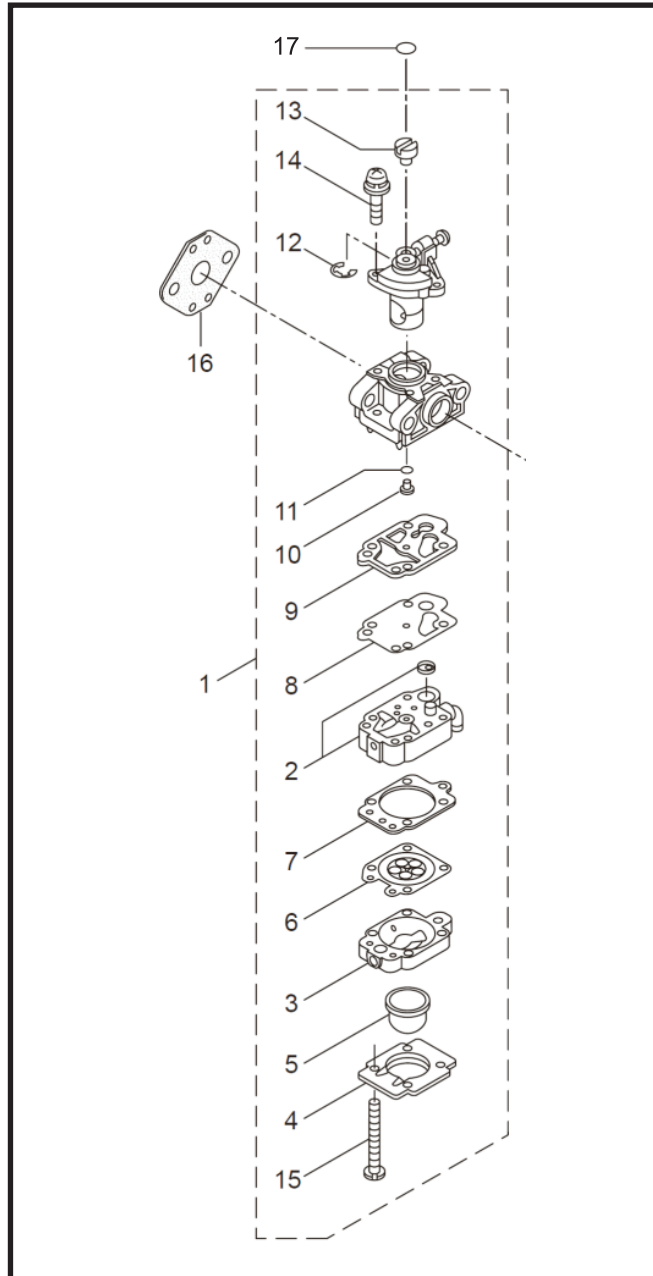

CARBURETOR-2 (MX27/MX27H)

Model		MX27/MX27H		
Ref	Parts name	P/N	QTY	RE
1	Carburetor Ass'y	286274	1	WYL-285, Incl. 2-15
2	Pump Body	263739	1	
3	Purge Body	262991	1	
4	Cover Plate	262992	1	
5	Primer Bulb	261874	1	
6	Diaphragm, Meterring	283905	1	
7	Gasket	262993	1	
8	Diaphragm, Fuel Pump	262994	1	
9	Gasket	282576	1	
10	Main Jet	267358	1	
11	O-Ring	261871	1	
12	E-Ring	261876	1	
13	Swivel	261658	1	
14	Screw	264682	2	
15	Screw	262996	4	
16	Gasket	261864	1	
17	Swivel Ring	280020	1