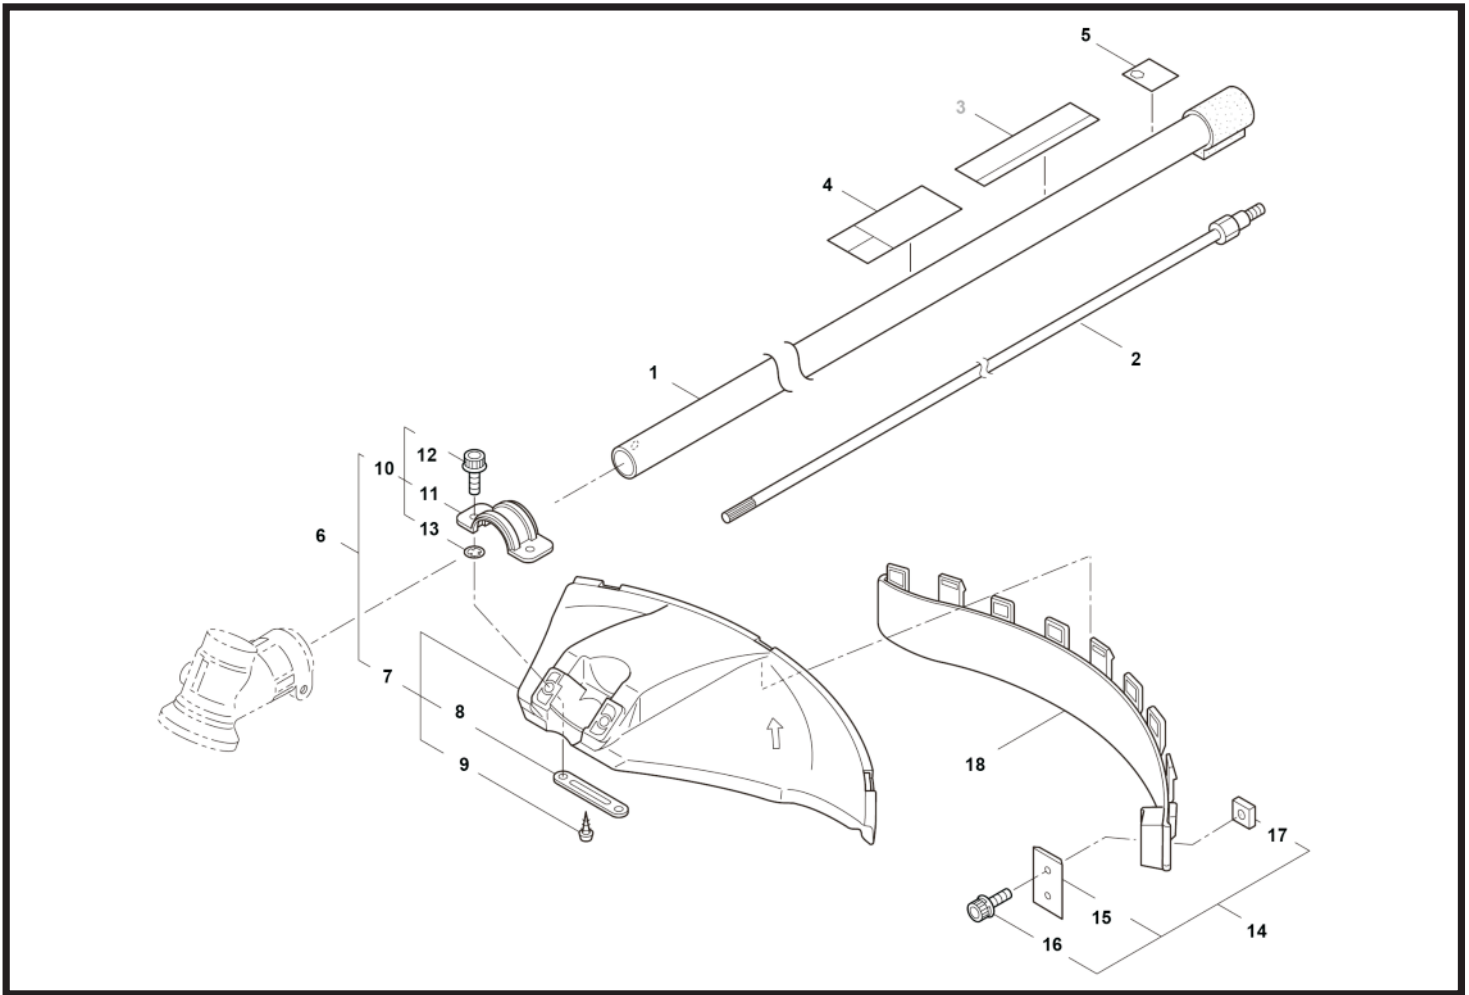

OUTER TUBE-1

(MX21/MX21H/MX24/MX24H)

Model	MX21			MX21H			MX24			MX24H			
Ref	Parts name	P/N	QTY	RE	P/N	QTY	RE	P/N	QTY	RE	P/N	QTY	RE
1	Driveshaft Tube	224123	1		223252	1		224123	1		223252	1	
2	Driveshaft Ass'y	226399	1		←			←			←		
3	Label	233260	1	MX21	233266	1	MX21H	233272	1	MX24	233278	1	MX24H
4	Label	223188	1		←			←			←		
5	Label	233477	1	110dBA	←			228043	1		←		
6	Safety Cover Ass'y	232075	1	Incl.7-13	←			←			←		
7	Safety Cover Ass'y	231232	1	Incl.8,9	←			←			←		
8	Bracket	227819	1		←			←			←		
9	Screw	221580	1	4x8	←			←			←		
10	Bracket Ass'y	232076	1	Incl.11-13	←			←			←		
11	Bracket	227820	1		←			←			←		
12	Cap Screw	220632	2	M6x30	←			←			←		
13	Washer	231704	2	6x13xt1.0	←			←			←		
14	String Cutter Ass'y	231882	1	Incl.15-17	←			←			←		
15	String Cutter	230747	1		←			←			←		
16	Cap Screw	261250	1	M5x20	←			←			←		
17	Nut	228325	1		←			←			←		
18	Cover Extention	230748	1		←			←			←