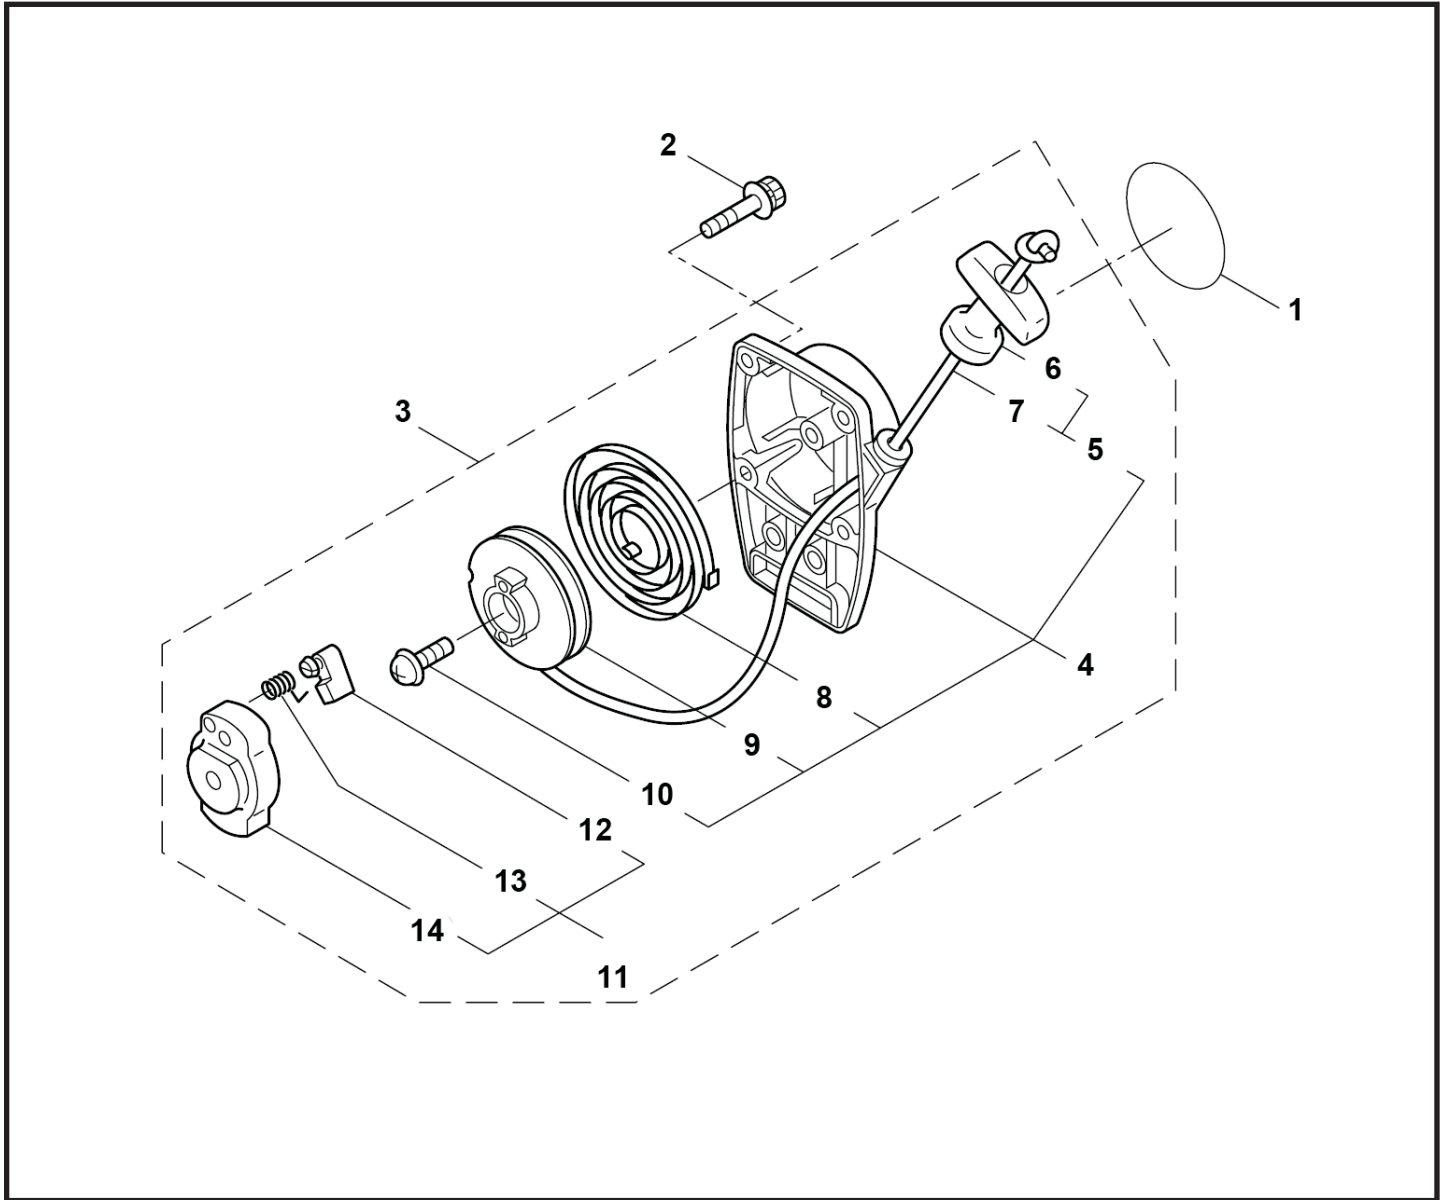

RECOIL STARTER-2 (MX33/MX33H)

Parts Contents plus Recommendation (For every 20 units we recommend the follow quantity in spare parts)

Model		MX33			MX33H		
Ref	Parts number	P/N	QTY	RE	P/N	QTY	RE
1	Label	288701	1	AE320		←	
2	Cap Screw	261257	4	M4x16		←	
3	Recoil Starter Ass'y	261419	1	Incl.4-14		←	
4	Recoil Ass'y	261420	1	Incl.5-10		←	
5	Rope Ass'y	261723	1	Incl.6,7		←	
6	Starter Grip	261725	1			←	
7	Starter Rope	261724	1	3x890L		←	
8	Spiral Spring	261721	1			←	
9	Pulley	261720	1			←	
10	Screw	262922	1			←	
11	Starter Pawl Ass'y	263475	1	Incl.12-14		←	
12	Pawl	263477	1			←	
13	Return Spring	261728	1			←	
14	Pawl Case	263476	1			←