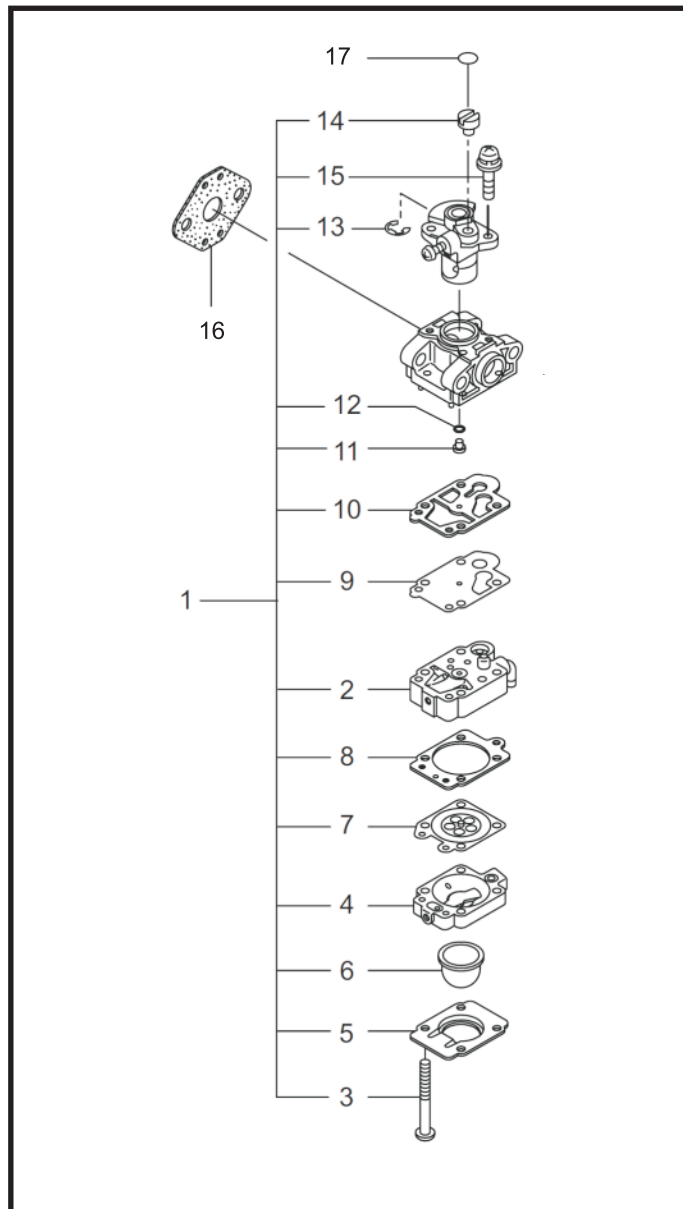

CARBURETOR-1

(MX21/MX21H/MX24/MX24H)

Ref	Parts name	MX21/ MX21H			MX24/MX24H		
		P/N	QTY	RE	P/N	QTY	RE
1	Carburetor Ass'y	283893	1	WYL-249, Incl.2-15			←
2	Pump Body	263739	1				←
3	Screw	262996	4				←
4	Purge Body	262991	1				←
5	Cover Plate	262992	1				←
6	Primer Bulb	261874	1				←
7	Diaphragm, Metering	283905	1				←
8	Gasket	262993	1				←
9	Diaphragm, Fuel Pump	262994	1				←
10	Gasket	282576	1				←
11	Main Jet	262730	1	#39			←
12	O-Ring	261871	1				←
13	E-Ring	261876	1				←
14	Swivel	261658	1				←
15	Screw	264682	2				←
16	Gasket	261864	1				←
17	Swivel Ring	280020	1				←