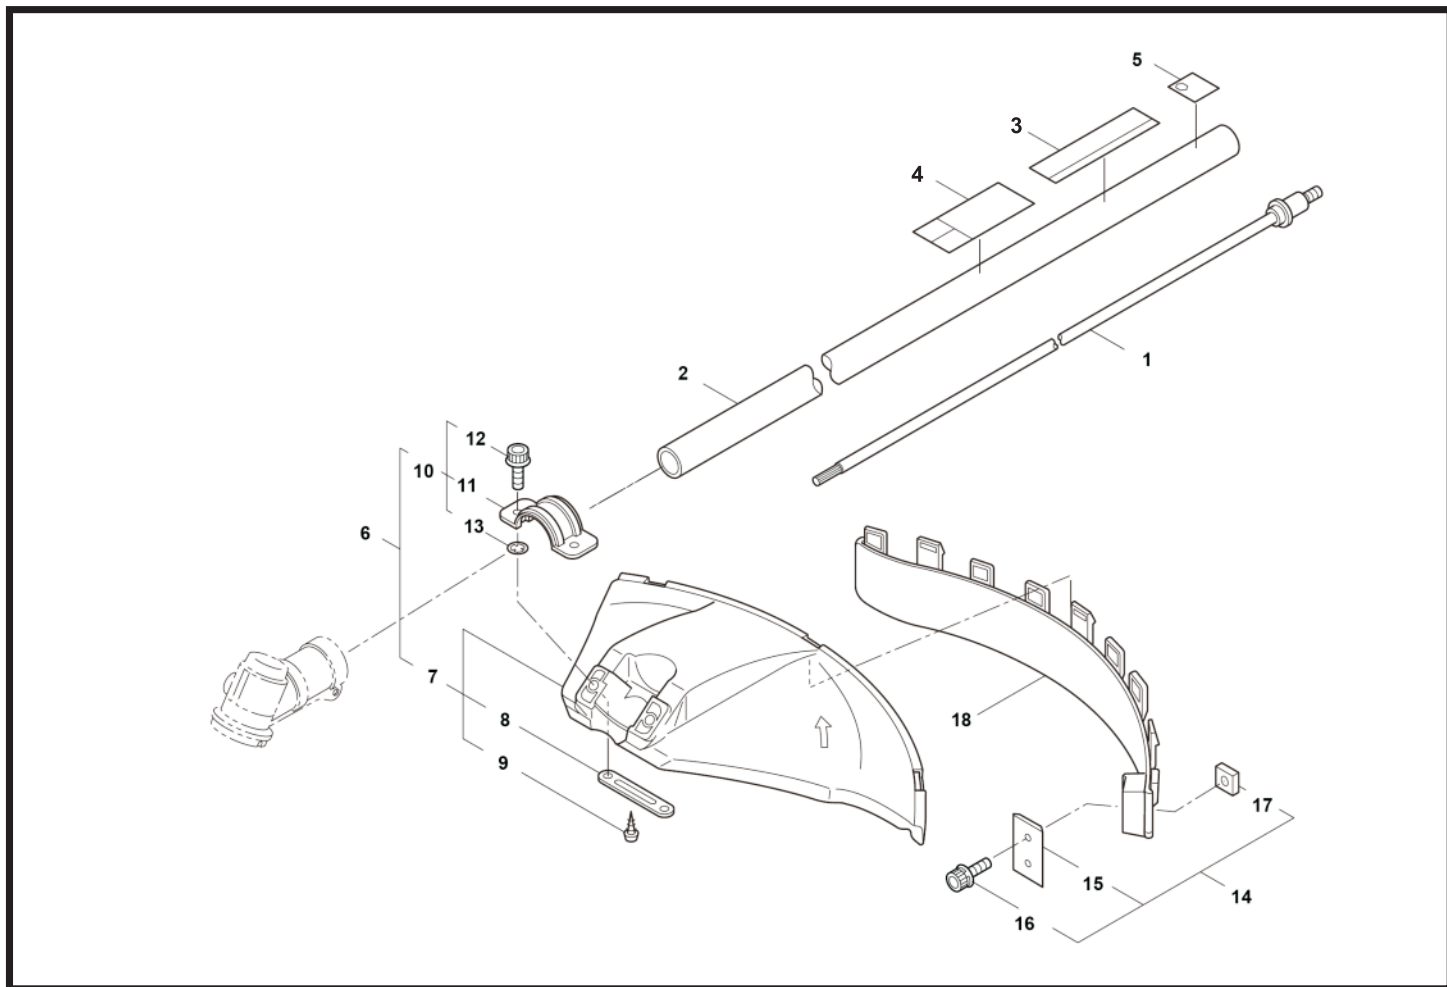

OUTER TUBE-2

(MX27/MX27H/MX33/MX33H)

Ref	Parts name	MX27			MX27H			MX33			MX33H		
		P/N	QTY	RE	P/N	QTY	RE	P/N	QTY	RE	P/N	QTY	RE
1	Driveshaft Ass'y	219268	1		←			←			←		
2	Driveshaft Tube	224122	1		218711	1		224122	1		218711	1	
3	Label	233285	1	MX27	233291	1	MX27H	233298	1	MX33	233304	1	
4	Label	223188	1		←			←			←		
5	Label	228043	1		←			←			←		
6	Safety Cover Ass'y	232086	1	Incl.7-13	←			←			←		
7	Safety Cover Ass'y	231252	1	Incl.8,9	←			←			←		
8	Bracket	227819	1		←			←			←		
9	Screw	221580	1	4x8	←			←			←		
10	Bracket Ass'y	232087	1	Incl.11-13	←			←			←		
11	Bracket	227822	1		←			←			←		
12	Cap Screw	220632	2	M6x30	←			←			←		
13	Washer	231704	2	6x13x1.0	←			←			←		
14	String Cutter Ass'y	231882	1	Incl.15-17	←			←			←		
15	String Cutter	230747	1		←			←			←		
16	Cap Screw	261250	1	M5x20	←			←			←		
17	Nut	228325	1		←			←			←		
18	Cover Extention	230748	1		←			←			←