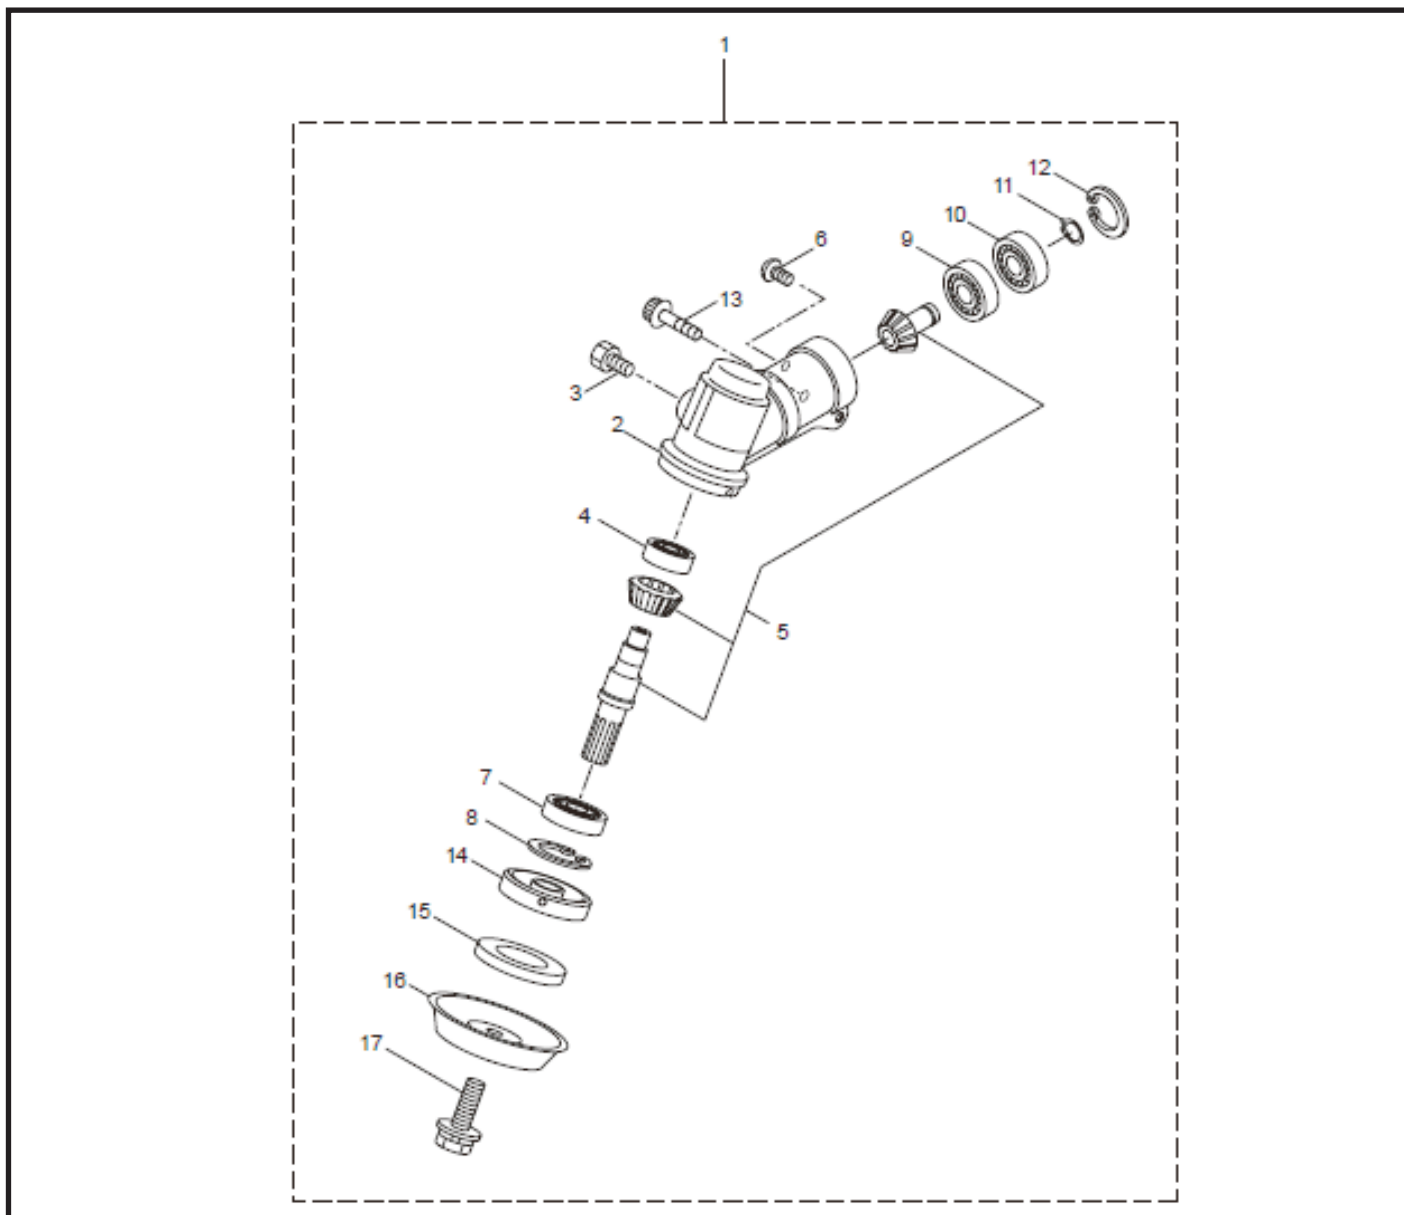

GEARCASE-1

(MX21/MX21H/MX24/MX24H)

Model		MX21/MX21H			MX24/MX24H		
Ref	Parts name	P/N	QTY	RE	P/N	QTY	RE
1	Gearcase Ass'y	232070	1	Incl.2-15			←
2	Gearcase	226284	1				←
3	Bolt	225897	1	M6x8			←
4	Bearing	226285	1	#626			←
5	Gear Set	227108	1				←
6	Bearing	112184	1	#6000DDU			←
7	Snap Ring	054676	1	#26			←
8	Collar	225898	1	10x16xT2.6			←
9	Bearing	226286	1	#609ZZ			←
10	Snap Ring	226477	1	#9			←
11	Snap Ring	140270	1	#24			←
12	Cap Screw	261246	1	M5x25			←
13	Boss Adapter	225891	1				←
14	Blade Boss B	225892	1				←
15	Nut	225893	1	M8			←
16	Cap Screw	219087	1	M5x10			←

GEARCASE-2

(MX27/MX27H/MX33/MX33H)

Ref	Parts name	P/N	MX27/MX27H		MX33/MX33H		
			QTY	RE	P/N	QTY	RE
1	Gearcase Ass'y	231880	1	Incl.2-17			←
2	Gearcase	225960	1				←
3	Bolt	089101	1	M8x10			←
4	Bearing	227990	1	#608			←
5	Gear Set	228416	1				←
6	Cap Screw	219087	1	M5x10			←
7	Bearing	227991	1	#6001DDU			←
8	Snap Ring	055185	1	#28			←
9	Bearing	227992	1	#609			←
10	Bearing	227993	1	#609Z			←
11	Snap Ring	228477	1	#9			←
12	Snap Ring	140270	1	#24			←
13	Cap Screw	261246	1	M5x25			←
14	Boss Adapter	212986	1				←
15	Clamping Washer	140275	1				←
16	Stabilizer	215547	1				←
17	Bolt	215610	1	M8x22, Counterclockwise			←