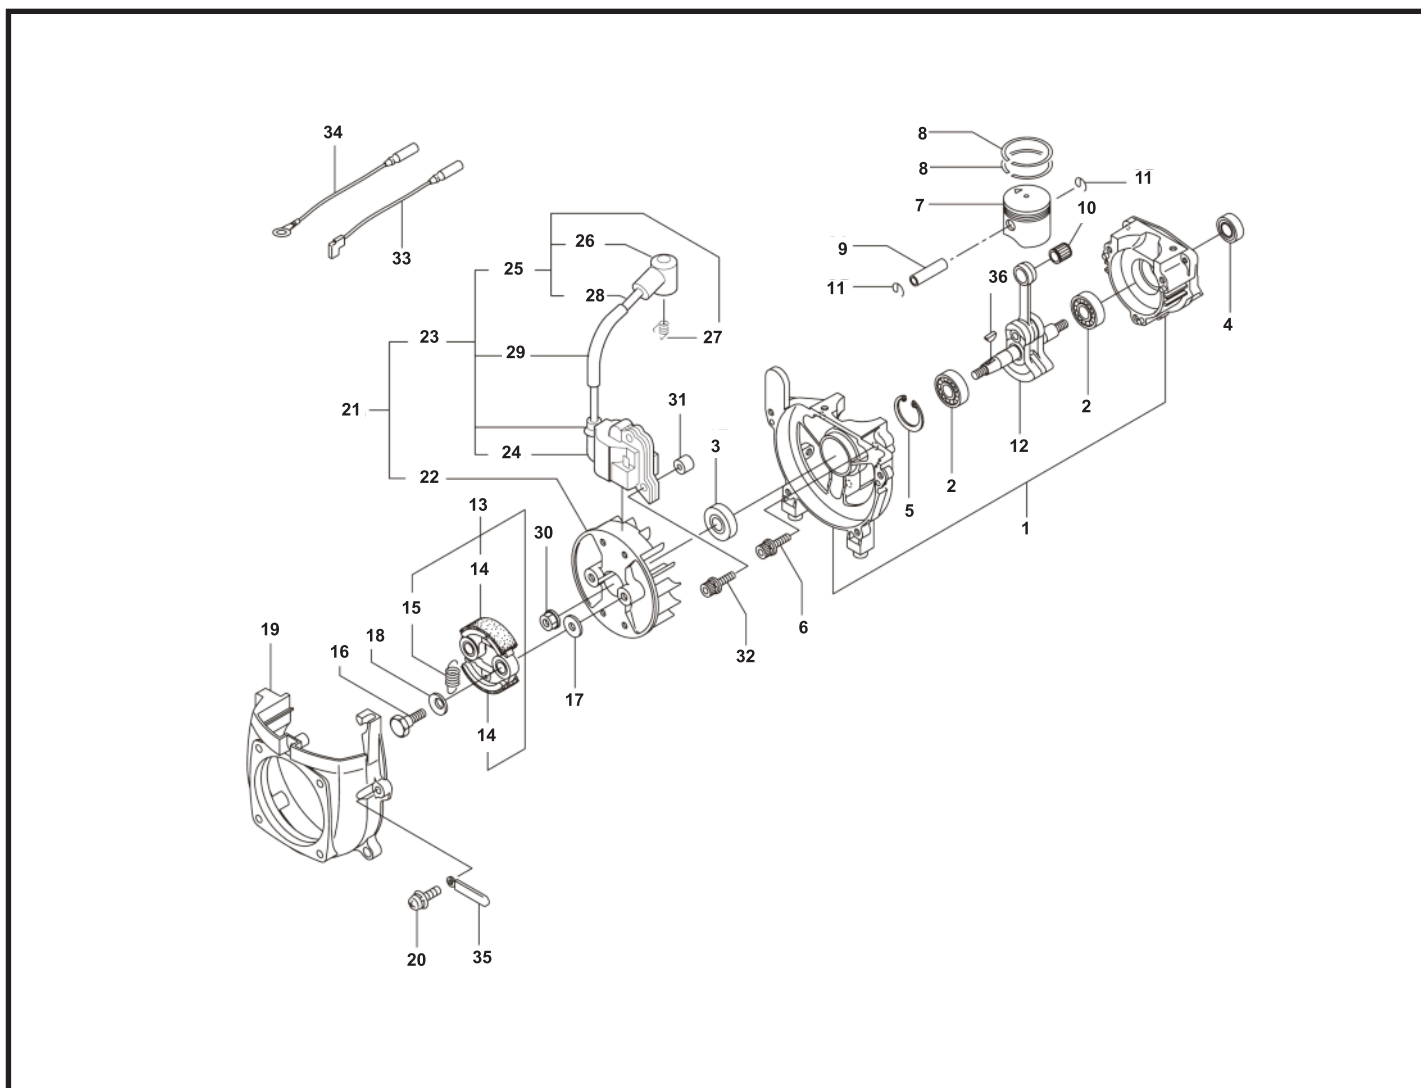

PISTON, CRANKCASE, CLUTCH, ROTOR-2 (MX27/MX27H)

Model		MX27			MX27H		
Ref	Parts name	P/N	QTY	RE	P/N	QTY	RE
1	Crankcase	282245	1			←	
2	Bearing	280488	2	PPL.6001		←	
3	Oil Seal	261492	1	ISCD12287		←	
4	Oil Seal	261386	1	ISCD12227		←	
5	Snap Ring	055185	1	#28		←	
6	Cap Screw	261612	3	M5x30		←	
7	Piston	269160	1			←	
8	Piston Ring	261496	2			←	
9	Piston Pin	261497	1			←	
10	Bearing, Needle	261037	1	KBK8x11x11.8x1		←	
11	Clip, Piston	261576	2			←	
12	Crankshaft/Conn.Rod Ass'y	282323	1			←	
13	Clutch Ass'y	269168	1	Incl.14,15		←	
14	Clutch Shoe	269169	2			←	
15	Spring, Clutch	269173	1			←	
16	Clutch Bolt	269647	2			←	
17	Washer	269175	2	6.1x15x1.6		←