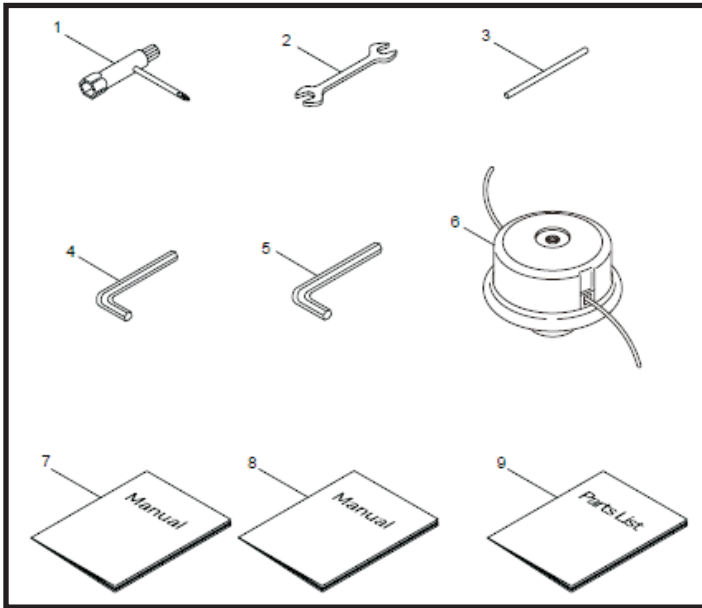

ACCESSORIES-1

(MX21/MX21H/MX24/MX24H)

Model		MX21			MX21H			MX24			MX24H		
Ref	Parts name	P/N	QTY	RE	P/N	QTY	RE	P/N	QTY	RE	P/N	QTY	RE
1	Box Spanner	210418	1	13x19x(+)		←			←			←	
2	Double-ended Wrench	022865	1	8x10		←			←			←	
3	Lever Handle	210181	1	3.5x170L		←			←			←	
4	Wrench	219432	1	4mm		←			←			←	
5	Wrench	219433	1	5mm		←			←			←	
6	Semi-Auto Head (L)	232225	1			←			←			←	
7	Instruction Manual	233234	1			←			←			←	
8	Instruction Manual	233326	1			←			←			←	
9	Parts List	523264	1	MX21-01	523265	1	MX21H-01	523266	1	MX24-01	523267	1	MX24H-01
10	Hanging Strap Ass'y	220533	1	Incl.11		←			←			←	
11	Hook	231657	1			←			←			←	

ACCESSORIES-2

(MX27/MX27H/MX33/MX33H)

Model		MX27			MX27H			MX33			MX33H		
Ref	Parts name	P/N	QTY	RE	P/N	QTY	RE	P/N	QTY	RE	P/N	QTY	RE
1	Box Spanner	210418	1	13x19x(+)	←			←			←		
2	Double-ended Wrench	022865	1	8x10	←			←			←		
3	Lever Handle	210181	1	3.5x170L	←			←			←		
4	Wrench	219432	1	4mm	←			←			←		
5	Wrench	219433	1	5mm	←			←			←		
6	Semi-Auto Head (L)	232226	1		←			←			←		
7	Instruction Manual	233234	1		←			←			←		
8	Instruction Manual	233326	1		←			←			←		
9	Parts List	523268	1	MX27-01	523269	1	MX27H-01	523270	1	MX33-01	523271	1	MX33H-01
10	Hanging Strap Ass'y	220533	1	Incl.11	←			←			←		
11	Hook	231657	1		←			←			←		