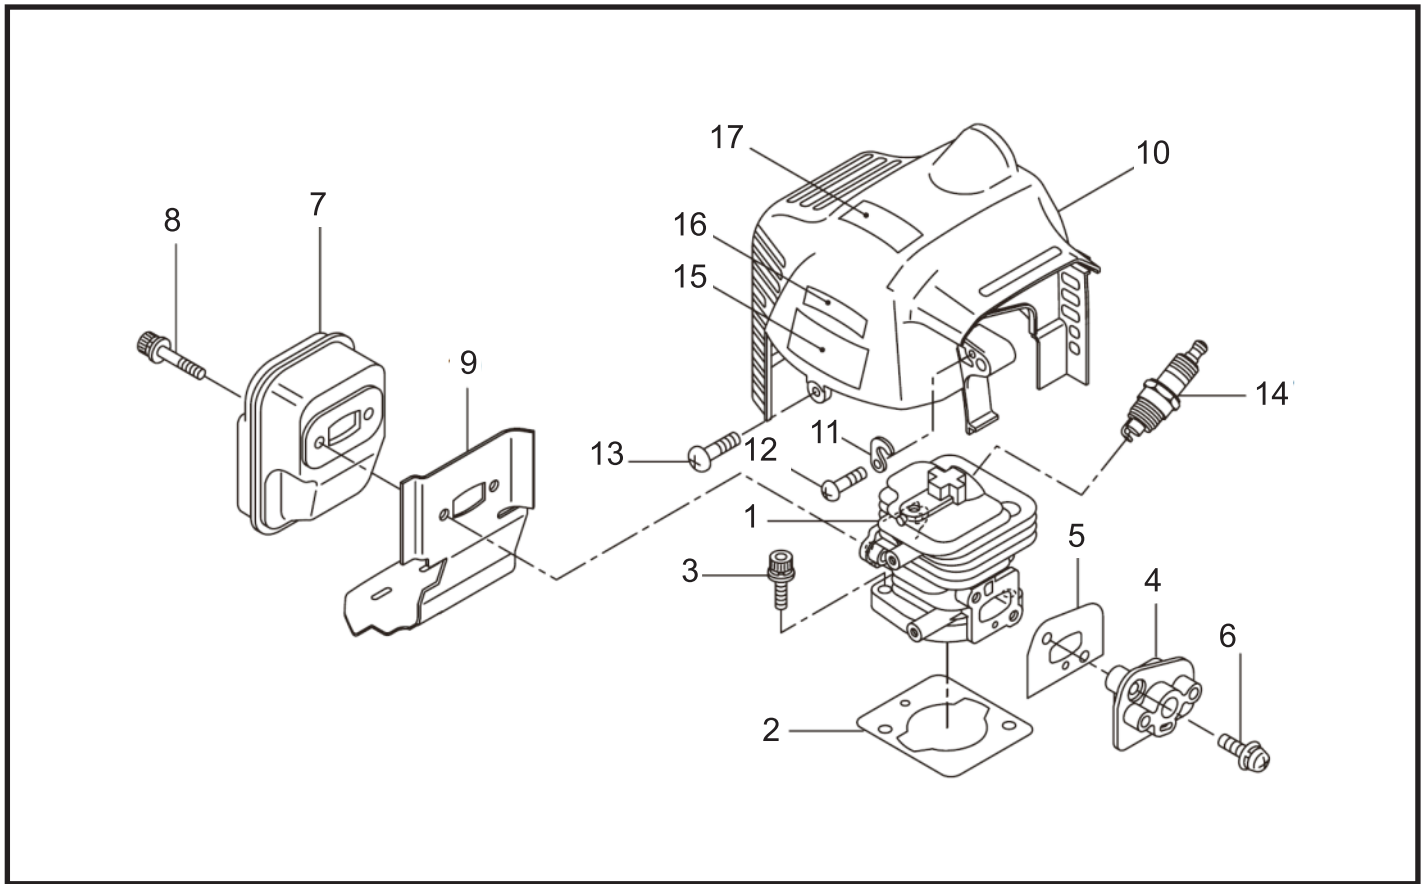

CYLINDER-1

(MX21/MX21H/MX24/MX24H)

Model		MX21/MX21H			MX24/MX24H		
Ref	Parts name	P/N	QTY	RE	P/N	QTY	RE
1	Cylinder	268608	1		266249	1	
2	Gasket	283420	1			←	
3	Cap Screw	267290	2	M5x20		←	
4	Insulator	263772	1			←	
5	Gasket	267049	1			←	
6	Screw	269826	2	M5x25		←	
7	Muffler	281524	1			←	
8	Cap Screw	266264	2	M5x50		←	
9	Gasket	280409	1			←	
10	Top Cover	282926	1			←	
11	Hook	283983	1			←	
12	Screw	283984	1	M3x10		←	
13	Tapping Screw	280144	1			←	
14	Spark Plug	262483	1	NGK BPMR6Y		←	
15	Label	286122	1	MARUYAMA		←	
16	Label	284587	1			←	
17	Label	267561	1			←