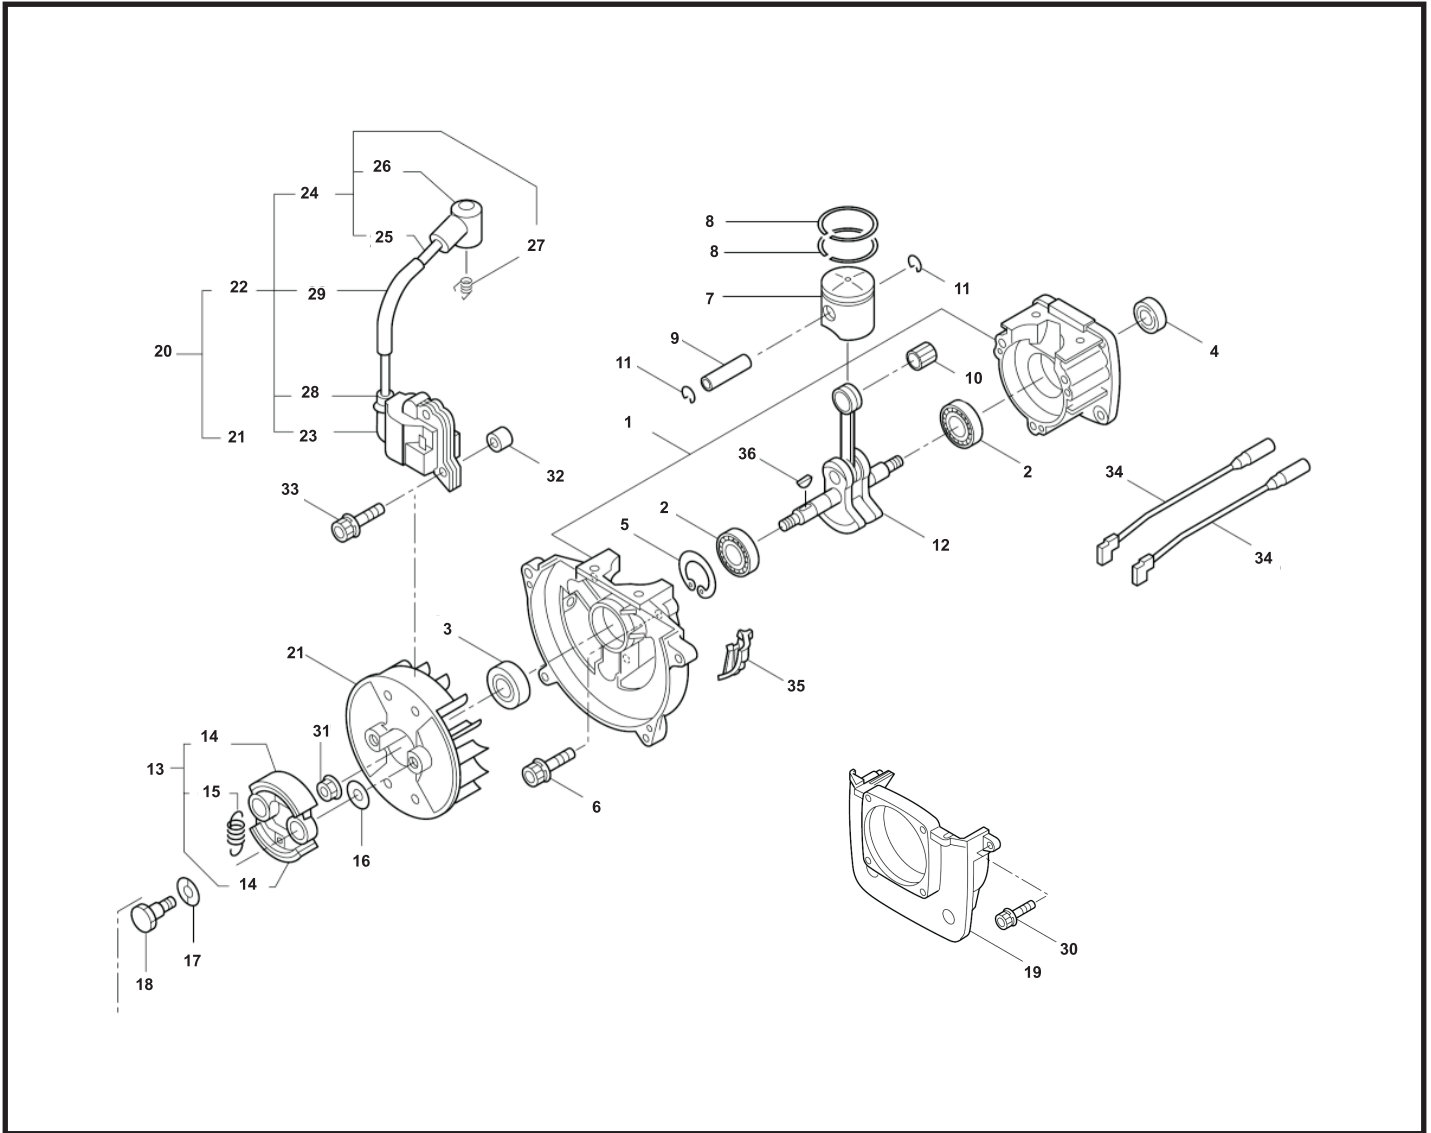

PISTON, CRANKCASE, CLUTCH, ROTOR-3 (MX33/MX33H)

Model		MX33			MX33H		
Ref	Parts name	P/N	QTY	RE	P/N	QTY	RE
18	Bolt	264505	2				←
19	Fan Cover	281325	1	Incl.20-21,23-29			←
20	Magneto Ass'y	267391	1				←
21	Rotor/Fan	261356	1	Incl.23-29			←
22	Ignition Coil Ass'y	267400	1				←
23	Coil	267401	1				←
24	Spark Plug Wire Ass'y	267403	1	Incl.25-27			←
25	Spark Plug Wire	267404	1				←
26	Plug Boot	261074	1				←
27	Connector	261075	1				←
28	Cap	261072	1				←
29	Insulator	269418	1				←
30	Cap Screw	261250	4	M5x20			←
31	Nut,Rotor	261417	1	M8			←
32	Spacer	280381	2				←
33	Cap Screw	261256	2	M4x25			←
34	Lead	267492	2	130L			←
35	Screen	265458	1				←
36	Woodruff Key	261076	1	3x10			←