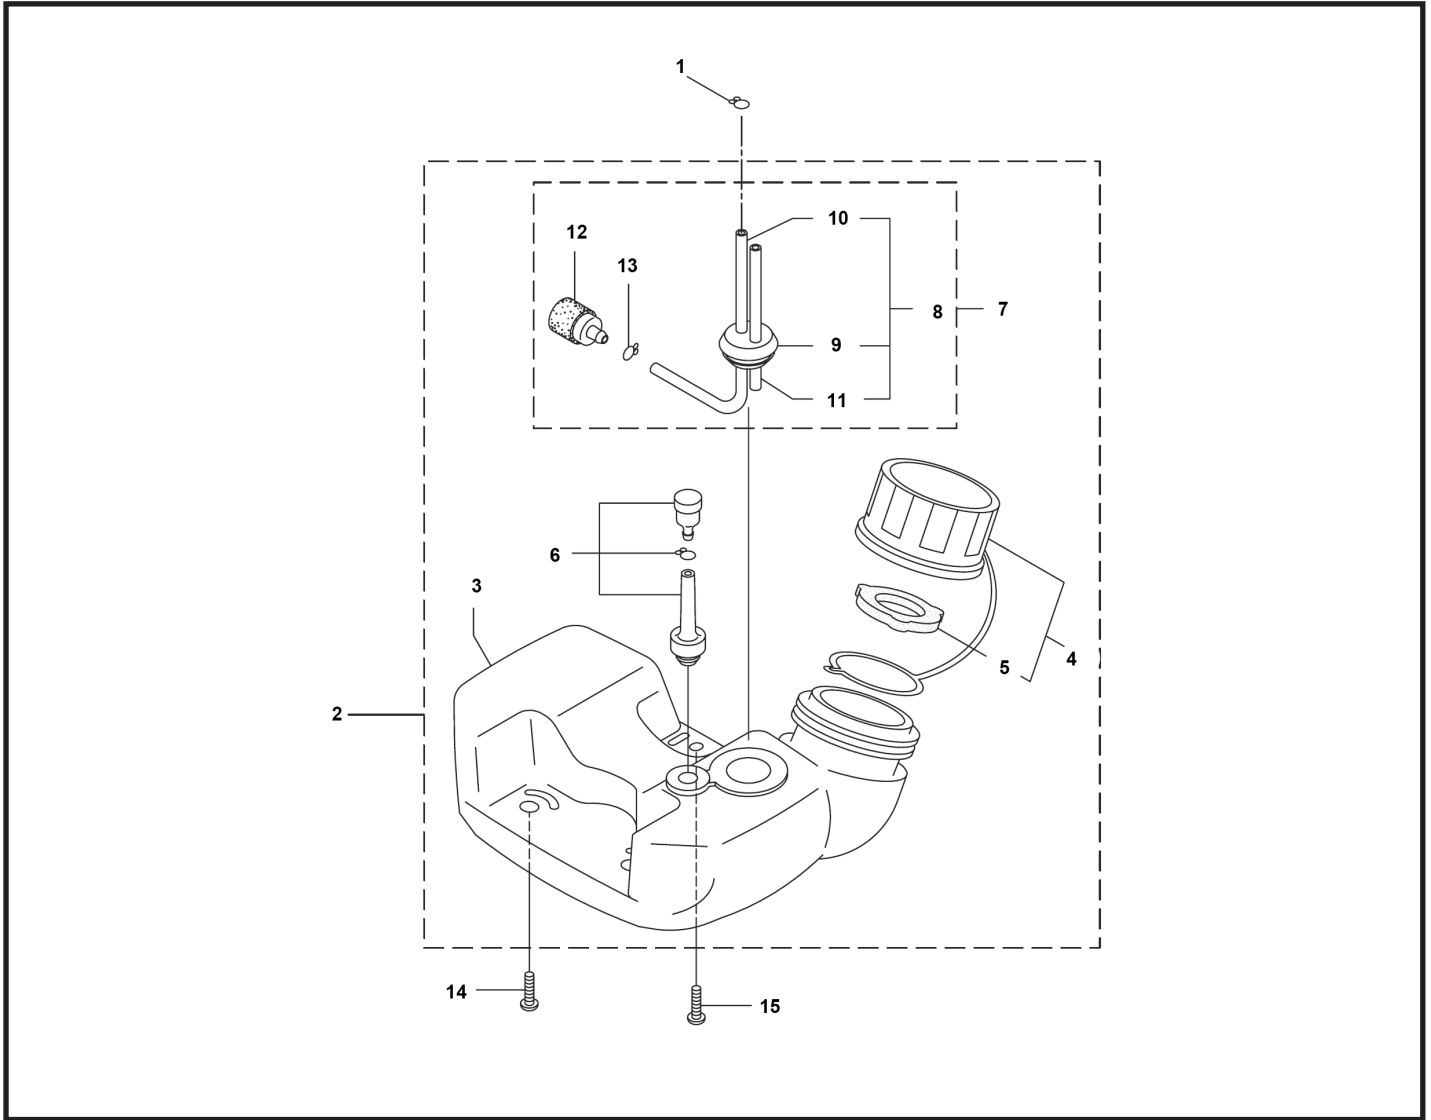

FUEL TANK-1

(MX21/MX21H/MX24/MX24H)

Model		MX21/MX21H			MX24/MX24H		
Ref	Parts name	P/N	QTY	RE	P/N	QTY	RE
1	Clip	261117	1				←
2	Fuel Tank Ass'y	285728	1	Incl.3-13			←
3	Fuel Tank	285664	1				←
4	Fuel Tank Cap Ass'y	281564	1	Incl.5			←
5	Gasket	269377	1				←
6	Breather Ass'y	261696	1				←
7	Fuel Pipe Pick-up Ass'y	265752	1	Incl.8-13			←
8	Fuel Pipe Ass'y	264031	1	Incl.9-11			←
9	Grommet	261115	1				←
10	Fuel Pipe	261690	1	160L			←
11	Return Pipe	263038	1	3x6x85L			←
12	Filter Ass'y	264653	1				←
13	Clip	261117	1				←
14	Screw	269828	2	M5x16			←
15	Screw	281208	1	M5x16			←