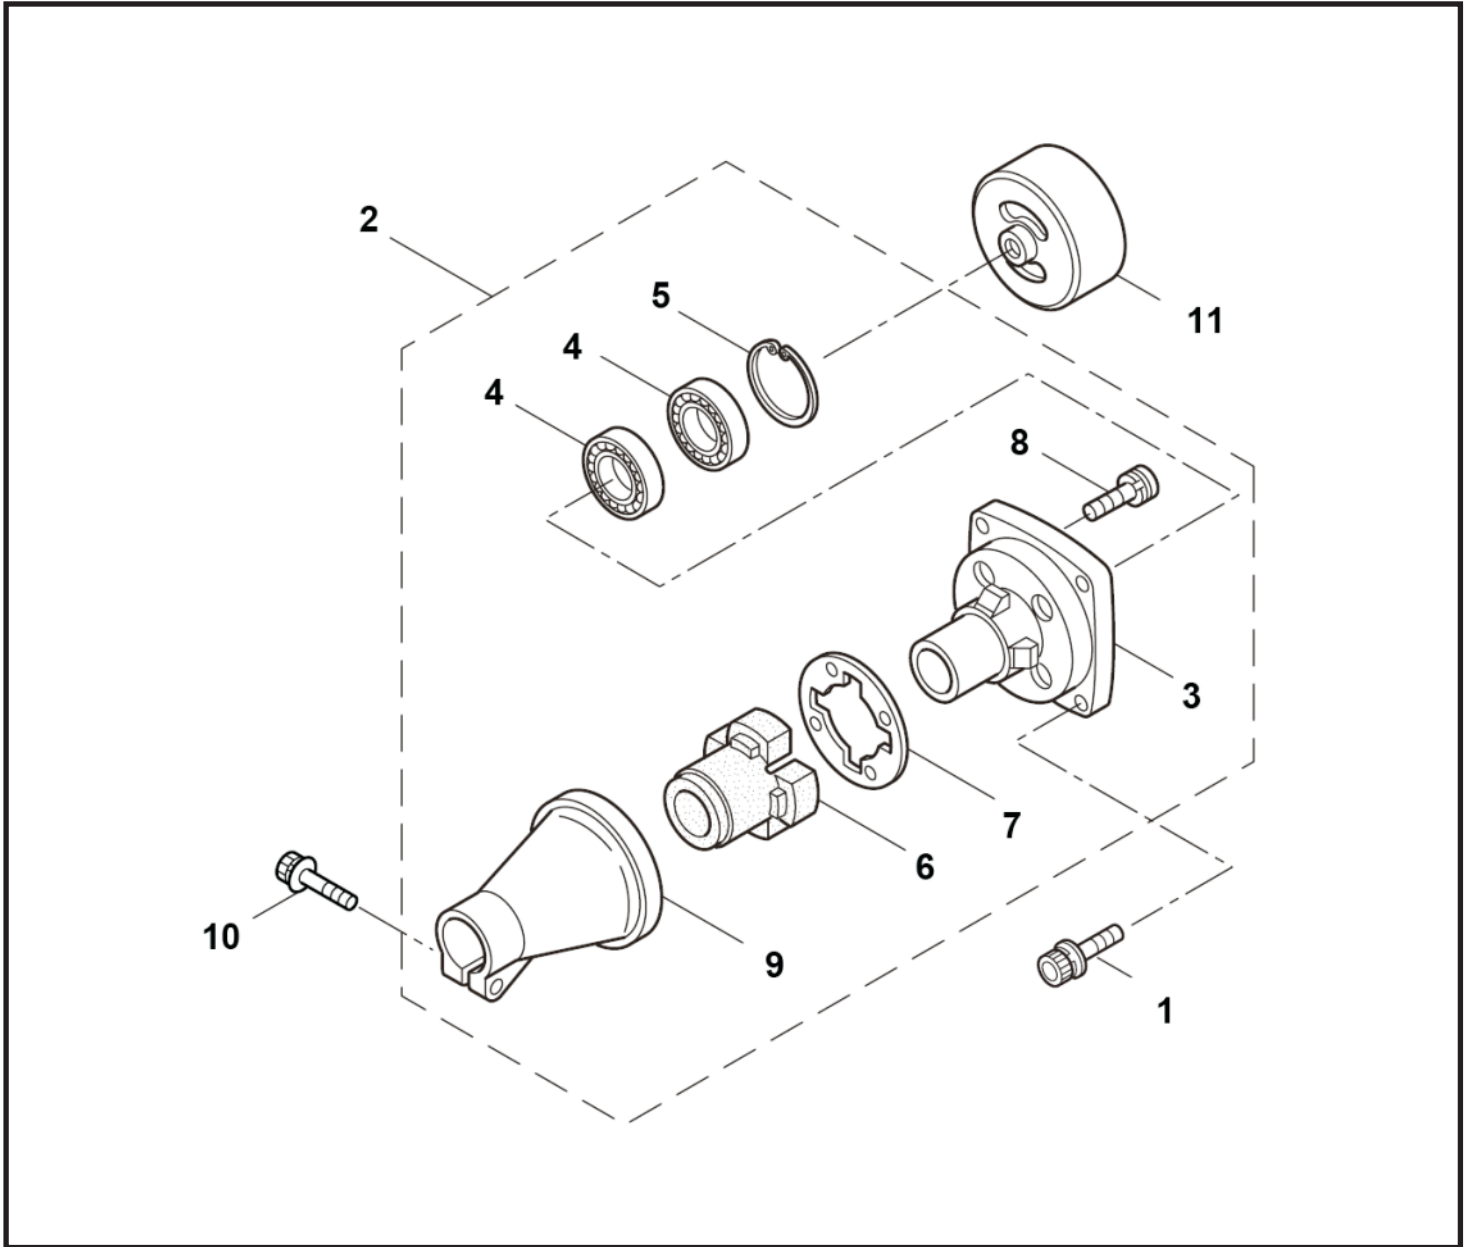

CLUTCH CASE-2

(MX27/MX27H/MX33/MX33H)

Ref	Parts number	MX27/MX27H			MX33/MX33H		
		P/N	QTY	RE	P/N	QTY	RE
1	Cap Screw	261250	4	M5x20			←
2	Clutch Case Ass'y	215512	1	Incl.3-9			←
3	Bearing Case	214592	1				←
4	Bearing	214161	2				←
5	Snap Ring	054676	1	#26			←
6	Buffer	214162	1				←
7	Washer	214163	1				←
8	Screw	092033	4	M5x15			←
9	Driveshaft Tube Adapter	214593	1				←
10	Cap Screw	261246	1	M5x25			←
11	Clutch Drum	229091	1	54 x M7	054677	1	56 x M7