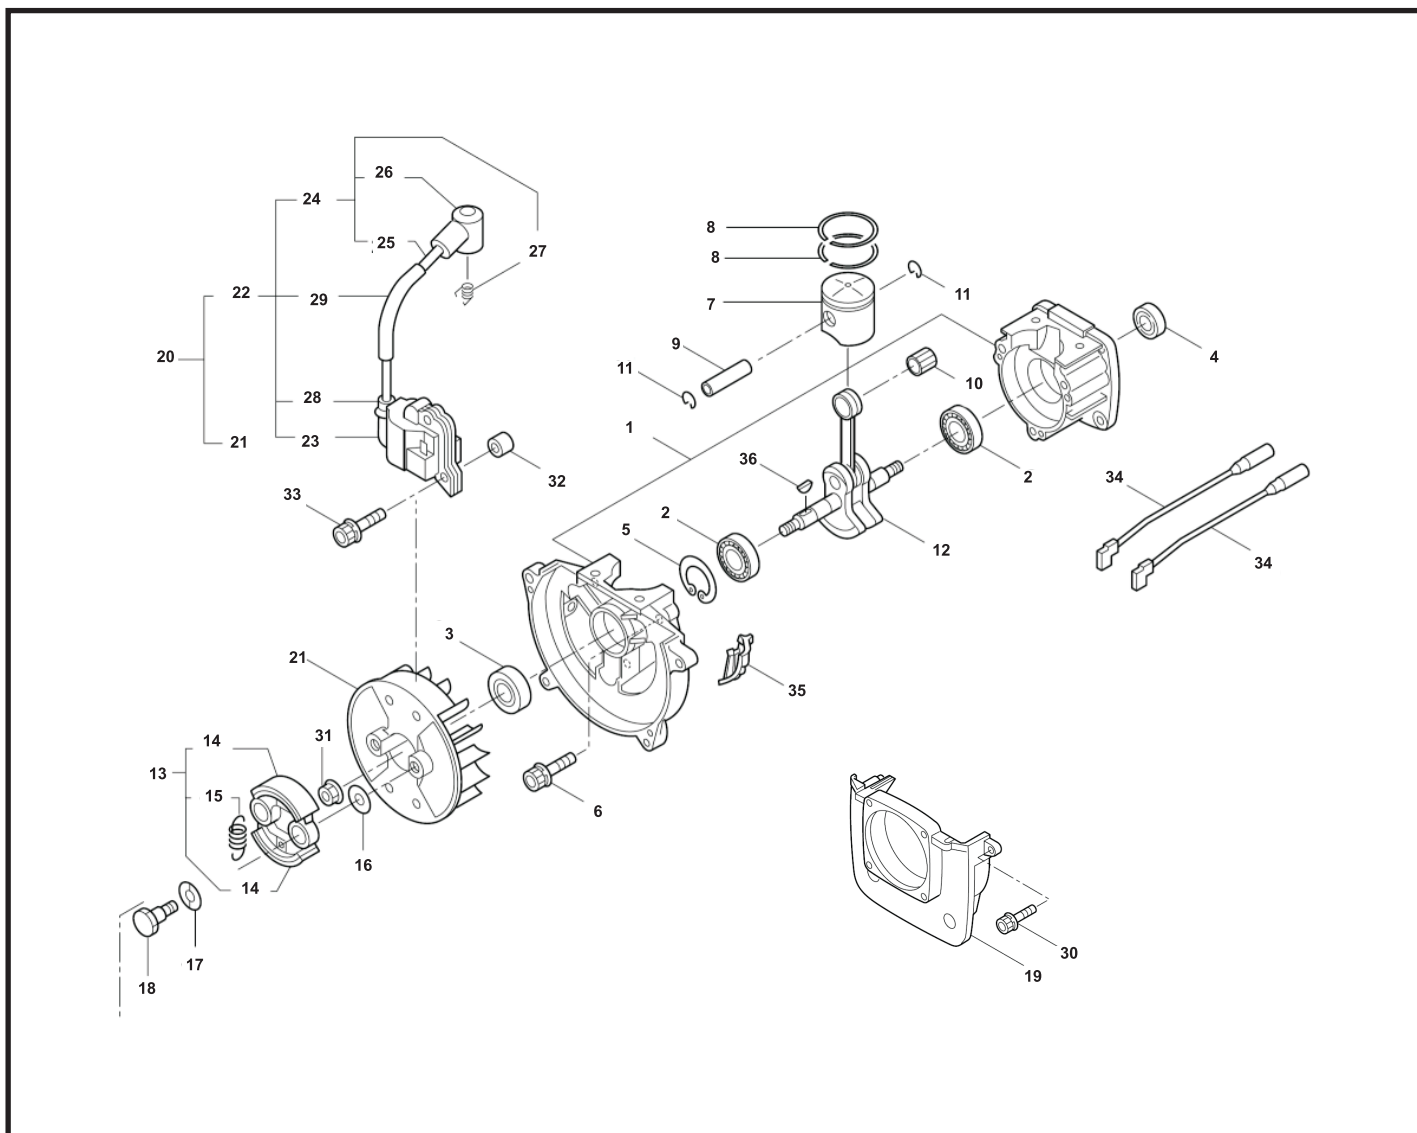

PISTON, CRANKCASE, CLUTCH, ROTOR-3 (MX33/MX33H)

Model		MX33			MX33H		
Ref	Parts name	P/N	QTY	RE	P/N	QTY	RE
1	Crankcase	261379	1			←	
2	Bearing	261384	2	#6201C3		←	
3	Oil Seal	261385	1	ISCD12327		←	
4	Oil Seal	261386	1	ISCD12227		←	
5	Snap Ring	016732	1	#32		←	
6	Cap Screw	261612	3	M5x30		←	
7	Piston	266980	1			←	
8	Piston Ring	261390	2			←	
9	Piston Pin	261555	1	7x10x31.5L		←	
10	Bearing, Needle	261392	1	KBK10x14x12.5x1		←	
11	Clip, Piston Pin	261393	2			←	
12	Crankshaft/Conn.Rod Ass'y	261395	1			←	
13	Clutch Ass'y	264503	1	Incl.14,15		←	
14	Clutch Shoe	264504	2			←	
15	Spring, Clutch	263614	1			←	
16	Washer	261189	2	6x16.5x1.2		←	
17	Wave Washer	261777	2			←