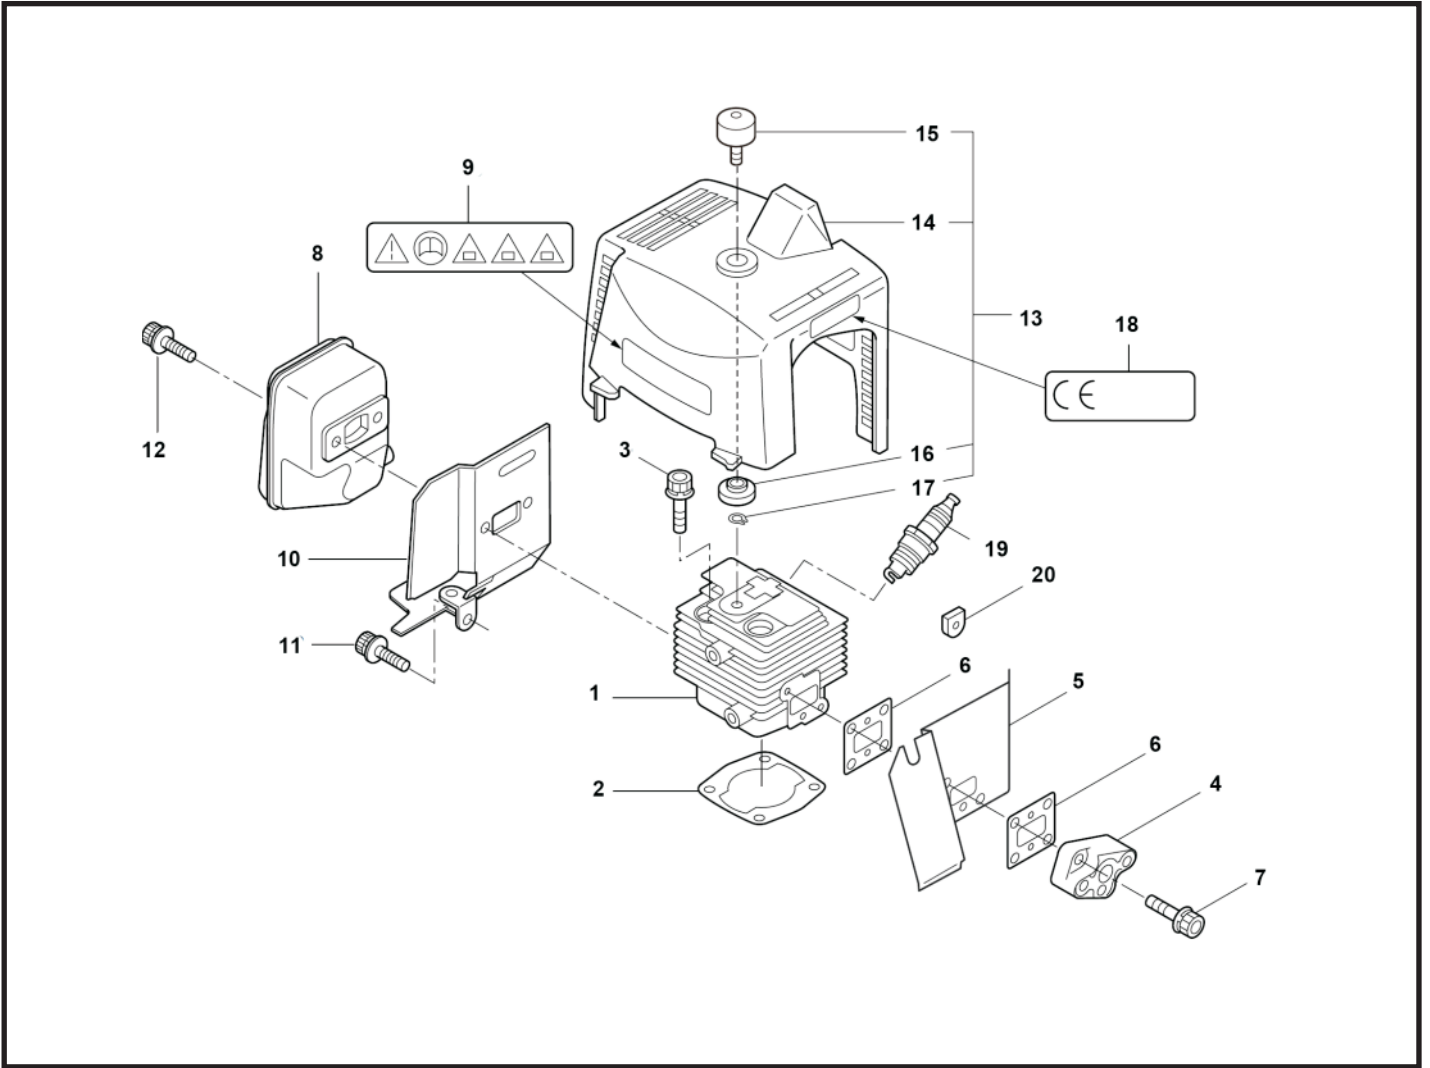

CYLINDER-3 (MX33/MX33H)

Model		MX33			MX33H		
Ref	Parts name	P/N	QTY	RE	P/N	QTY	RE
1	Cylinder	261360	1			←	
2	Gasket	261528	1			←	
3	Cap Screw	261250	4	M5x20		←	
4	Insulator	261938	1			←	
5	Air Duct	261364	1			←	
6	Gasket	261171	2			←	
7	Cap Screw	265924	2	M5x25		←	
8	Muffer	280619	1			←	
9	Label	265694	1			←	
10	Gasket	261833	1			←	
11	Cap Screw	261607	1	M5x16		←	
12	Cap Screw	266402	2	M5x55		←	
13	Top Cover Assy	286422	1	Incl.14-17		←	
14	Top Cover	265305	1			←	
15	Knob	286300	1			←	
16	Spacer	261020	1			←	
17	Snap Ring	261734	1	#5		←	
18	Label	267561	1			←	
19	Spark Plug	262483	1	NGK BPMR6Y		←	
20	Grommet	261202	1			←