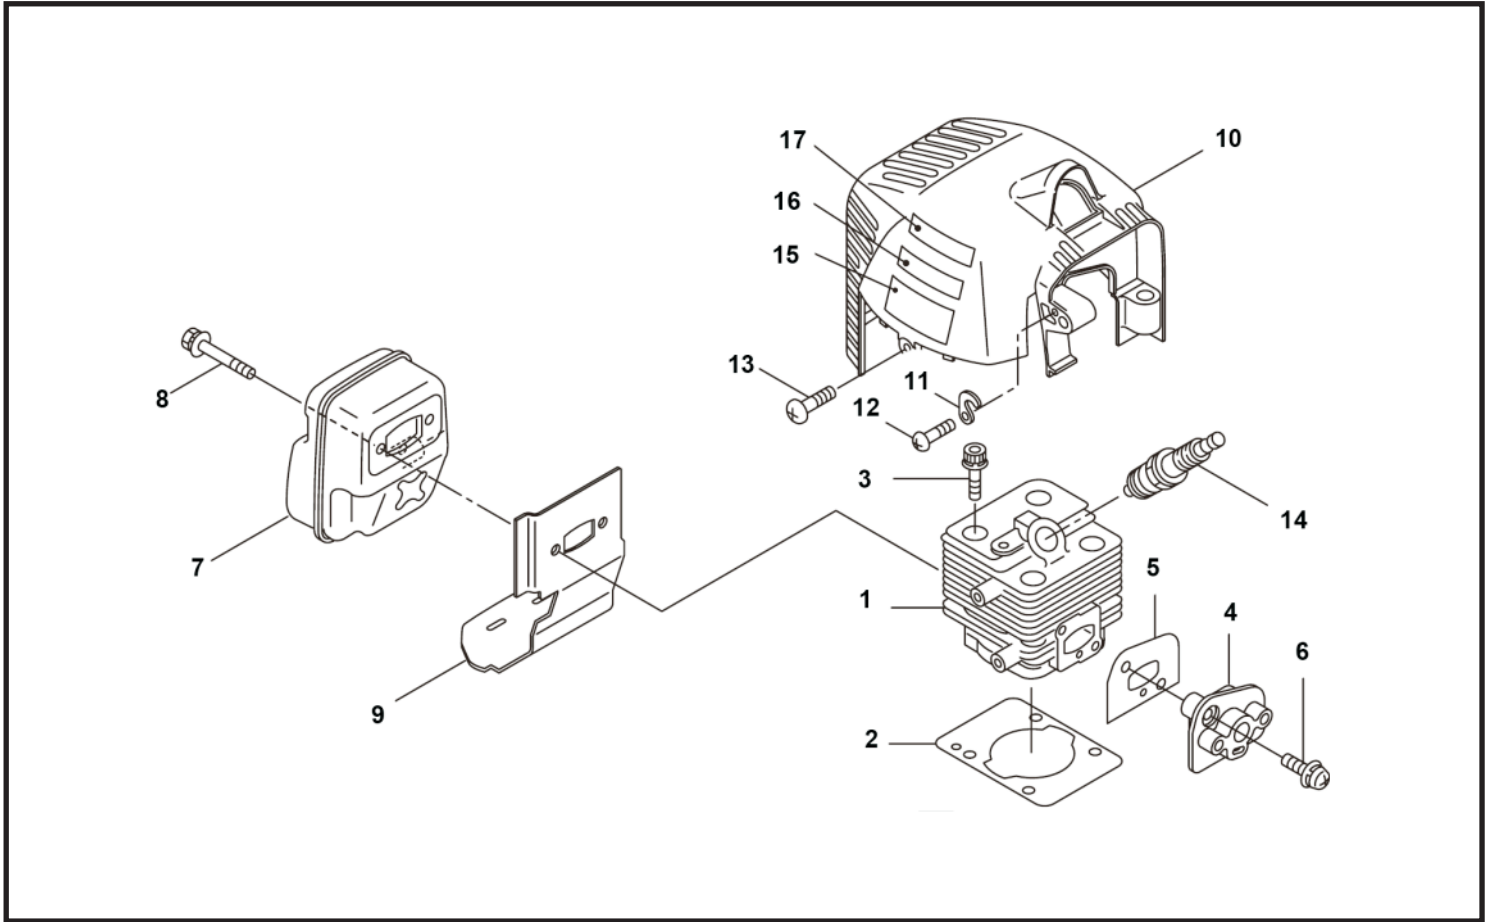

CYLINDER-2 (MX27/MX27H)

Model		MX27			MX27H		
Ref	Parts name	P/N	QTY	RE	P/N	QTY	RE
1	Cylinder	269140	1				←
2	Gasket	282330	1				←
3	Cap Screw	261250	4	M5x20			←
4	Insulator	263772	1				←
5	Gasket	267049	1				←
6	Screw	269826	2	M5x25			←
7	Muffer Comp.	285102	1				←
8	Cap Screw	266264	2	M5x50			←
9	Gasket	282252	1				←
10	Top Cover	285056	1				←
11	Hook	283983	1				←
12	Screw	283984	1	M3x10			←
13	Tapping Screw	280144	1				←
14	Spark Plug	262483	1	NGK BPMR6Y			←
15	Label	286122	1	MARUYAMA			←
16	Label	284587	1				←
17	Label	267561	1				←