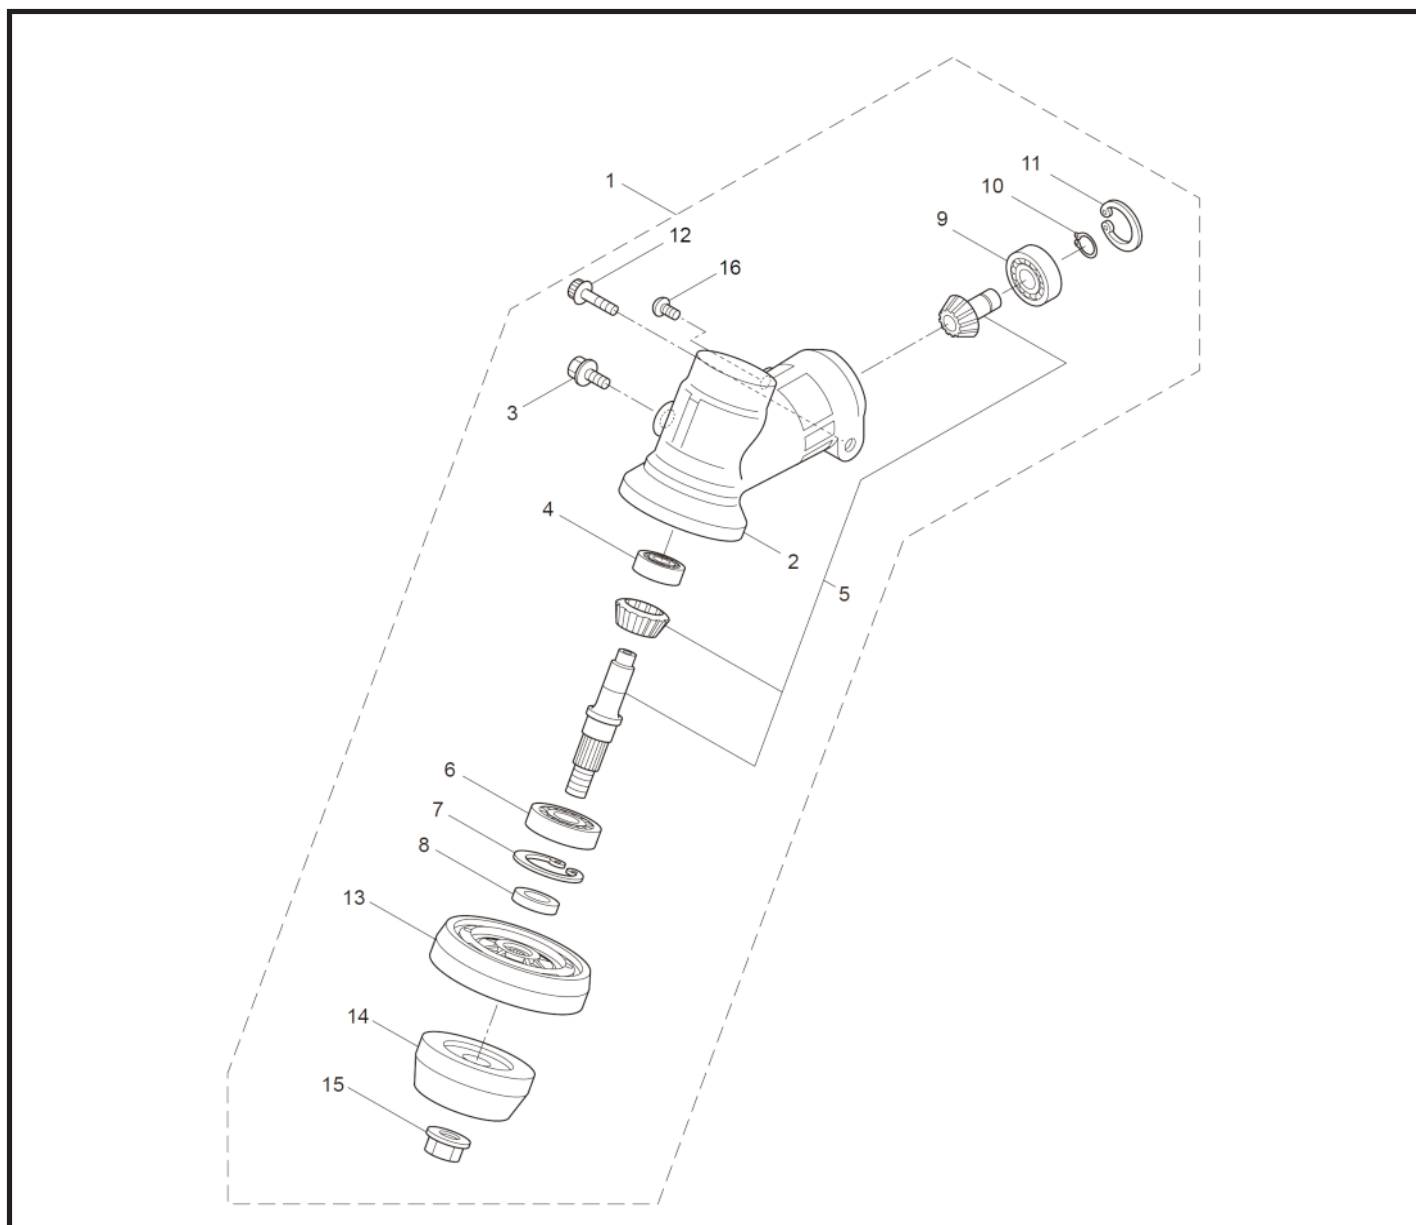

OUTER TUBE-2

(MX27/MX27H/MX33/MX33H)

Ref	Parts name	MX27			MX27H			MX33			MX33H		
		P/N	QTY	RE	P/N	QTY	RE	P/N	QTY	RE	P/N	QTY	RE
1	Driveshaft Ass'y	219268	1		←			←			←		
2	Driveshaft Tube	224122	1		218711	1		224122	1		218711	1	
3	Label	233285	1	MX27	233291	1	MX27H	233298	1	MX33	233304	1	
4	Label	223188	1		←			←			←		
5	Label	228043	1		←			←			←		
6	Safety Cover Ass'y	232086	1	Incl.7-13	←			←			←		
7	Safety Cover Ass'y	231252	1	Incl.8,9	←			←			←		
8	Bracket	227819	1		←			←			←		
9	Screw	221580	1	4x8	←			←			←		
10	Bracket Ass'y	232087	1	Incl.11-13	←			←			←		
11	Bracket	227822	1		←			←			←		
12	Cap Screw	220632	2	M6x30	←			←			←		
13	Washer	231704	2	6x13x1.0	←			←			←		
14	String Cutter Ass'y	231882	1	Incl.15-17	←			←			←		
15	String Cutter	230747	1		←			←			←		
16	Cap Screw	261250	1	M5x20	←			←			←		
17	Nut	228325	1		←			←			←		
18	Cover Extention	230748	1		←			←			←		

GEARCASE-1

(MX21/MX21H/MX24/MX24H)

Model		MX21/MX21H			MX24/MX24H		
Ref	Parts name	P/N	QTY	RE	P/N	QTY	RE
1	Gearcase Ass'y	232070	1	Incl.2-15			←
2	Gearcase	226284	1				←
3	Bolt	225897	1	M6x8			←
4	Bearing	226285	1	#626			←
5	Gear Set	227108	1				←
6	Bearing	112184	1	#6000DDU			←
7	Snap Ring	054676	1	#26			←
8	Collar	225898	1	10x16xT2.6			←
9	Bearing	226286	1	#609ZZ			←
10	Snap Ring	226477	1	#9			←
11	Snap Ring	140270	1	#24			←
12	Cap Screw	261246	1	M5x25			←
13	Boss Adapter	225891	1				←
14	Blade Boss B	225892	1				←
15	Nut	225893	1	M8			←
16	Cap Screw	219087	1	M5x10			←