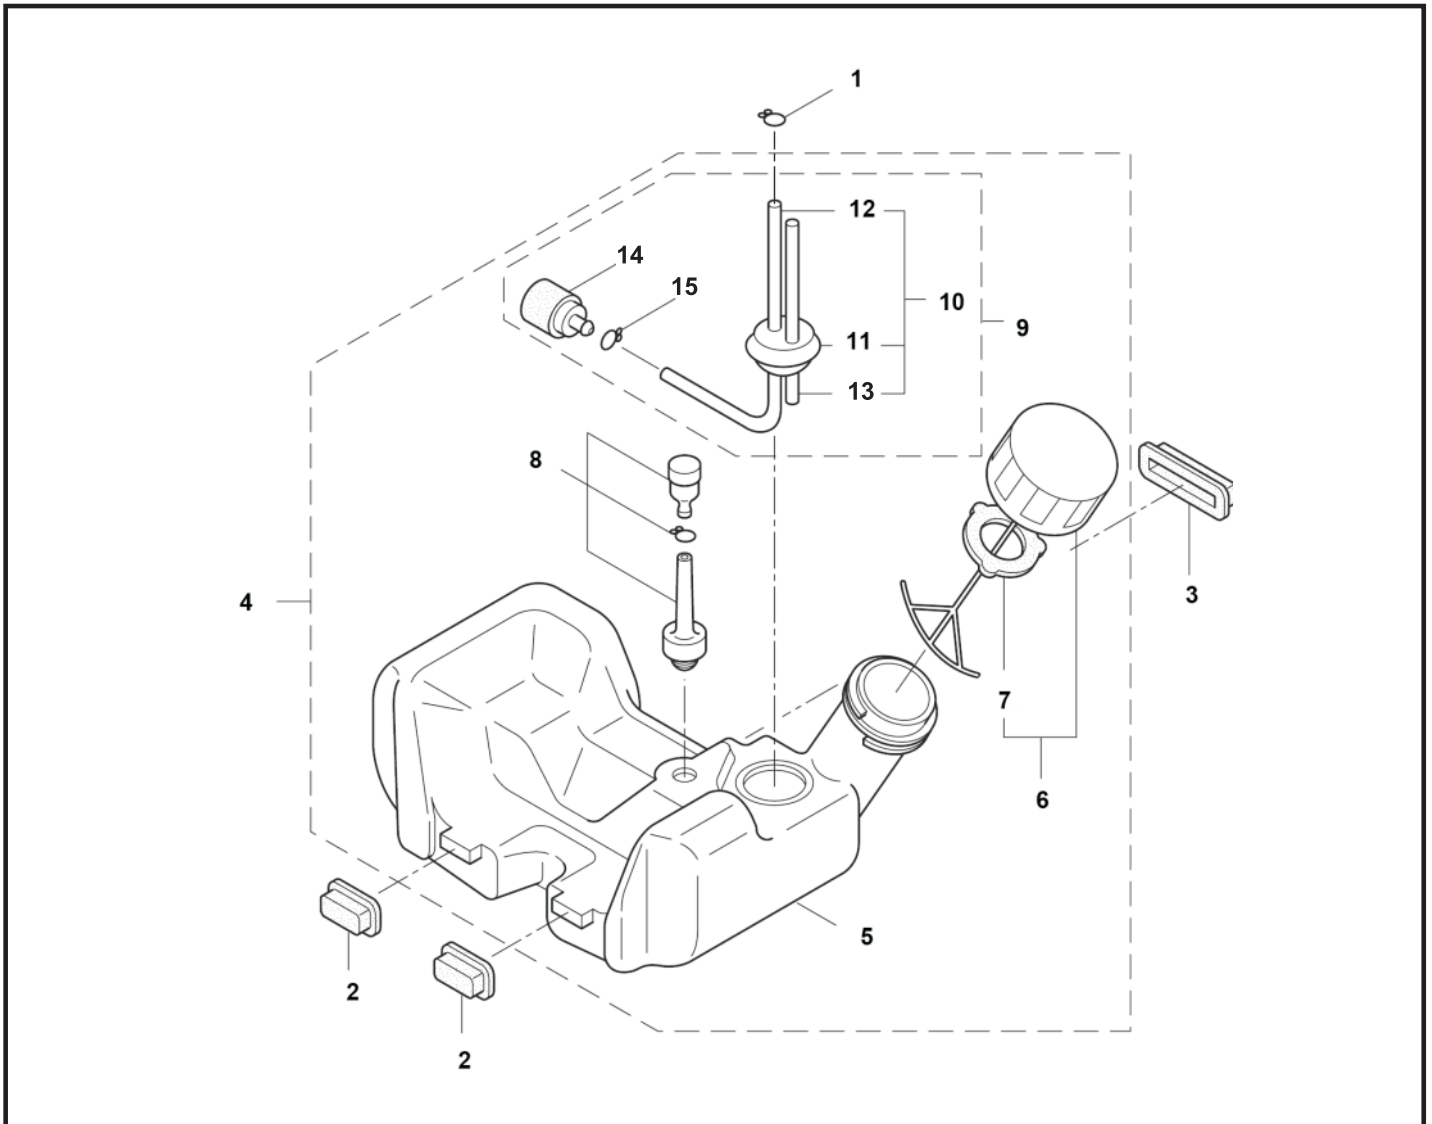

FUEL TANK-3 (MX33/MX33H)

Model		MX33			MX33H		
Ref	Parts name	P/N	QTY	RE	P/N	QTY	RE
1	Clip	261117	1				←
2	Pad	261118	2				←
3	Pad	261119	1				←
4	Fuel Tank Ass'y	268141	1	Incl.5-10			←
5	Fuel Tank	261965	1				←
6	Fuel Tank Cap Ass'y	262726	1	Incl. 7			←
7	Gasket	261105	1				←
8	Breather Ass'y	261696	1				←
9	Fuel Pipe Pick-up Ass'y	265752	1	Incl.10-14			←
10	Fuel Pipe Ass'y	264031	1	Incl.11-14			←
11	Grommet	261115	1				←
12	Fuel Pipe	261690	1	160L			←
13	Return Pipe	263038	1	3x6x85L			←
14	Filter Ass'y	264653	1				←
15	Clip	261117	1				←