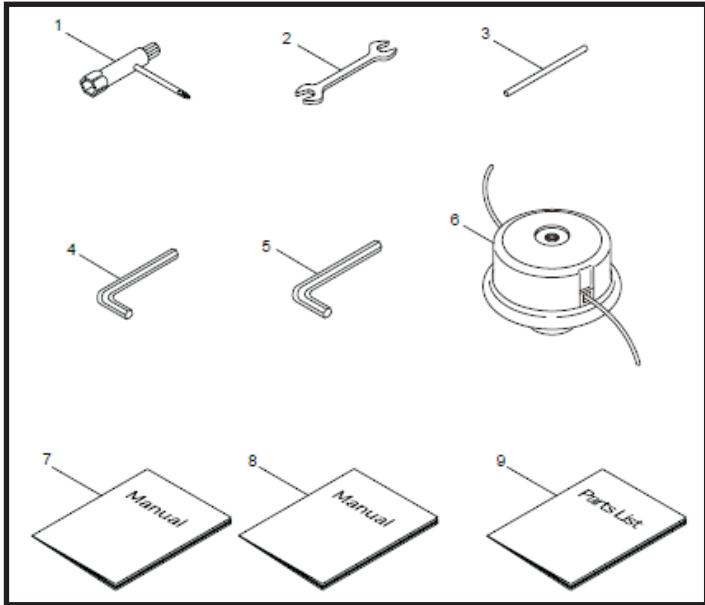

ACCESSORIES-1

(MX21/MX21H/MX24/MX24H)

Model		MX21			MX21H			MX24			MX24H		
Ref	Parts name	P/N	QTY	RE	P/N	QTY	RE	P/N	QTY	RE	P/N	QTY	RE
1	Box Spanner	210418	1	13x19x(+)		←			←			←	
2	Double-ended Wrench	022865	1	8x10		←			←			←	
3	Lever Handle	210181	1	3.5x170L		←			←			←	
4	Wrench	219432	1	4mm		←			←			←	
5	Wrench	219433	1	5mm		←			←			←	
6	Semi-Auto Head (L)	232225	1			←			←			←	
7	Instruction Manual	233234	1			←			←			←	
8	Instruction Manual	233326	1			←			←			←	
9	Parts List	523264	1	MX21-01	523265	1	MX21H-01	523266	1	MX24-01	523267	1	MX24H-01
10	Hanging Strap Ass'y	220533	1	Incl.11		←			←			←	
11	Hook	231657	1			←			←			←