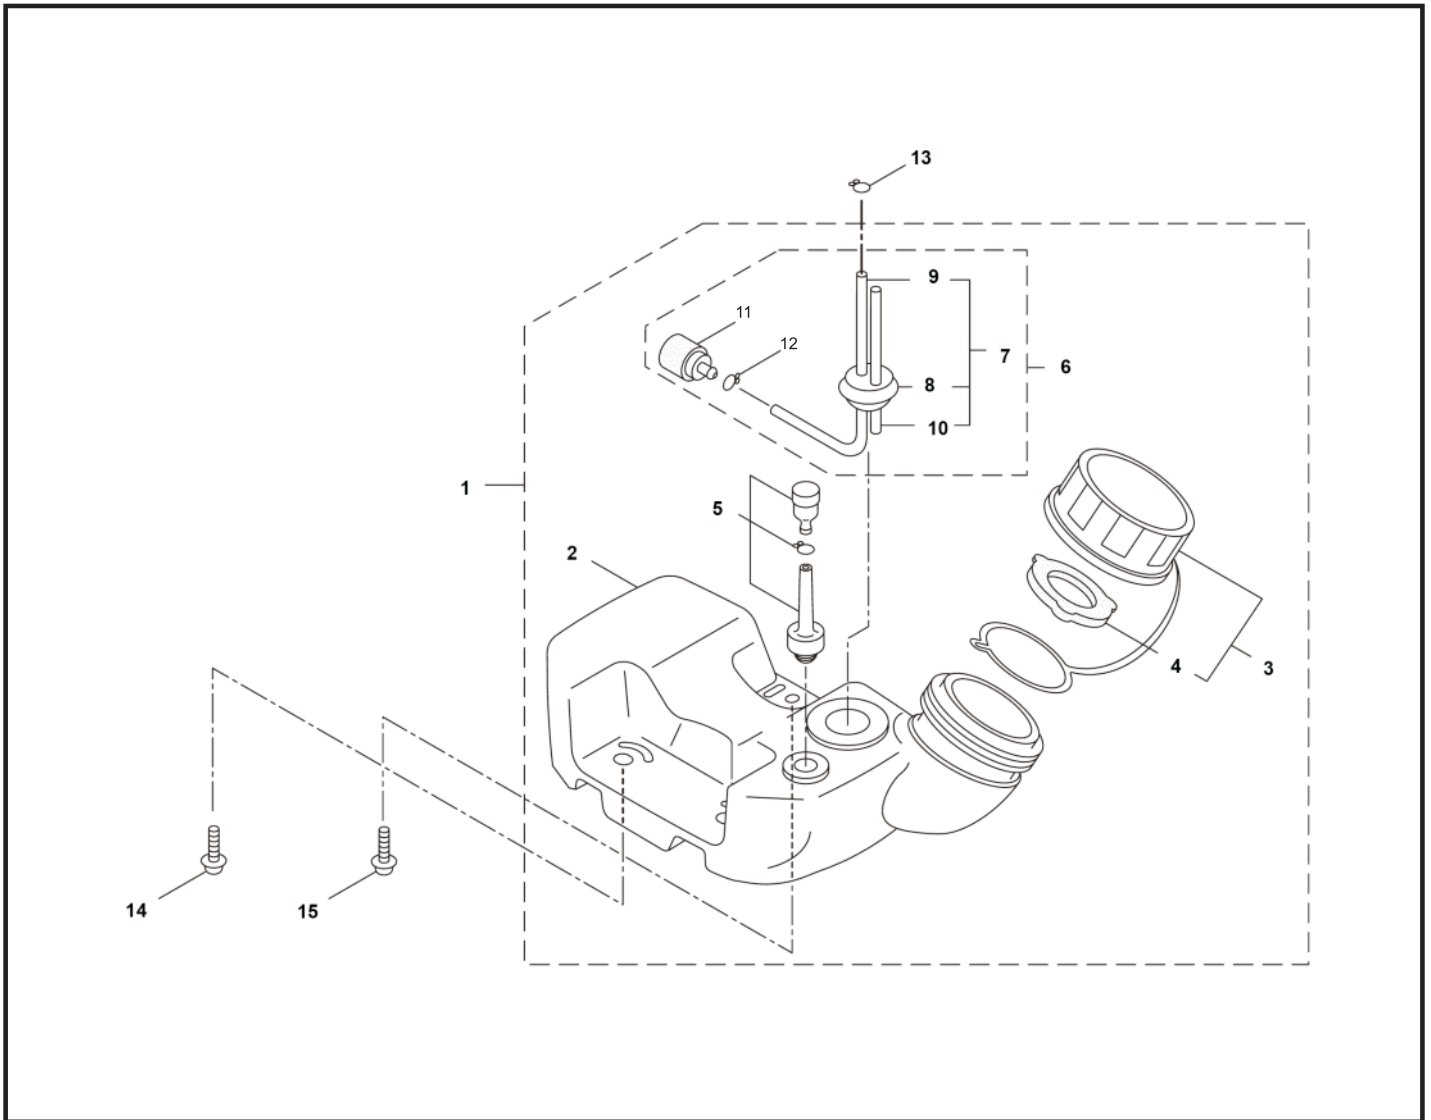

FUEL TANK-2 (MX27/MX27H)

Model		MX27			MX27H		
Ref	Parts name	P/N	QTY	RE	P/N	QTY	RE
1	Fuel Tank Ass'y	284023	1	Incl.2-12			←
2	Fuel Tank	282250	1				←
3	Fuel Tank Cap Ass'y	281564	1	Incl.4			←
4	Gasket	269377	1				←
5	Breather Ass'y	261696	1				←
6	Fuel Pipe Pick-up Ass'y	265752	1	Incl.7-12			←
7	Fuel Pipe Ass'y	264031	1	Incl.8-10			←
8	Grommet	261115	1				←
9	Fuel Pipe	261690	1	160L			←
10	Return Pipe	263038	1	3x6x85L			←
11	Filter Ass'y	264653	1				←
12	Clip	261117	1				←
13	Clip	261117	1				←
14	Screw	269828	2	M5x16			←
15	Screw	281208	1	M5x16			←